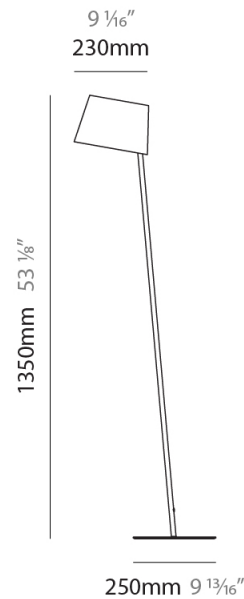

EXCENTRICA PORTABLE

D54051- _____ - _____
base number   Finish   Finish
                         Options   Options

1. To build a product code in our configurator select the specify button on the base model # product page
2. To build a manual product code on this datasheet choose from the options listed below in blue font and add the suffix to the base model #

GENERAL

Series: Excentrica
Brand: Fambuena
Division: Design
Mounting Type: Portable
Mounting Location: Floor
Subcategory: Floor

PHYSICAL

Shape: Cylinder
Diameter (mm): 230
Diameter (in): 9 1/16
Height (mm): 1350
Height (in): 53 1/8
Light Distribution: Direct
Diffuser: Cotton Shade
Fixture Finish: [BRA](#) / [PWT](#)
Holder Finish: BLM / WHM
Fixture Material: Metal / Marble

ELECTRICAL

Number of Lamps: 1
Lamp Type: LED Retrofit
Lamp Shape: B10
Bulb Included: Bulb Not Included
Max. Wattage Per Lamp (W): 4
Lamp Base: E12
Input Voltage (V): 120

LED

OPTICAL

RATINGS AND CERTIFICATIONS

Certified By: Certified for North American Standards
IP rating: IP20

PROJECT
TYPE
SPECIFIER
QUANTITY
DATE