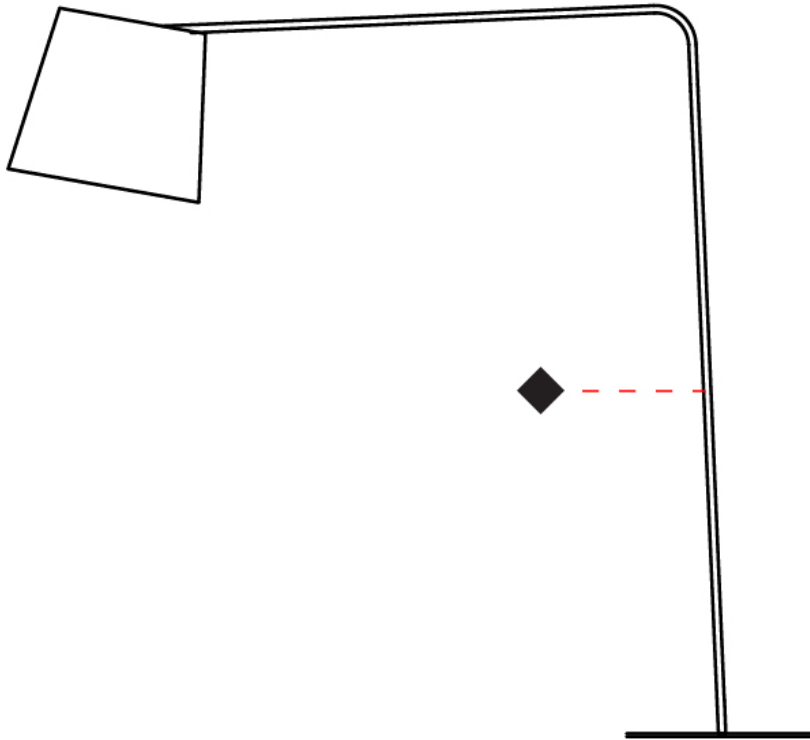

D54010-

PROJECT _____

TYPE _____

SPECIFIER _____

QUANTITY _____

DATE _____

D