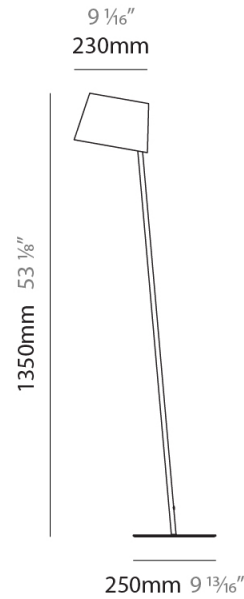

EXCENTRICA PORTABLE

D54051- -
base number   Finish Options   Finish Options

1. To build a product code in our configurator select the specify button on the base model # product page
2. To build a manual product code on this datasheet choose from the options listed below in blue font and add the suffix to the base model #

GENERAL

Series: Excentrica
Brand: Fambuena
Division: Design
Mounting Type: Portable
Mounting Location: Floor
Subcategory: Floor

PHYSICAL

Shape: Cylinder
Diameter (mm): 230
Diameter (in): 9 1/16
Height (mm): 1350
Height (in): 53 1/8
Light Distribution: Direct
Diffuser: Cotton Shade
Fixture Finish: [BRA](#) / [PWT](#)
Holder Finish: BLM / WHM
Fixture Material: Metal / Marble

ELECTRICAL

Number of Lamps: 1
Lamp Type: LED Retrofit
Lamp Shape: B10
Bulb Included: Bulb Not Included
Max. Wattage Per Lamp (W): 4
Lamp Base: E12
Input Voltage (V): 120

LED

OPTICAL

RATINGS AND CERTIFICATIONS

Certified By: Certified for North American Standards
IP rating: IP20

PROJECT
TYPE
SPECIFIER
QUANTITY
DATE