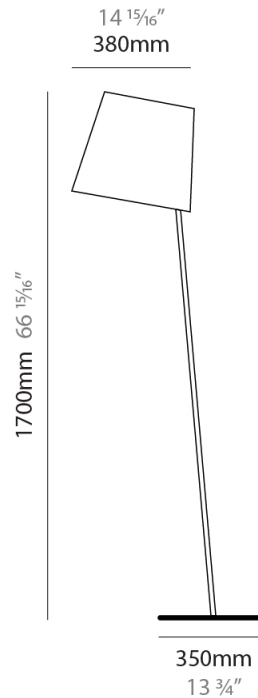

EXCENTRICA PORTABLE

D54049- -

base number   Finish Options   Finish Options

1. To build a product code in our configurator select the specify button on the base model # product page
2. To build a manual product code on this datasheet choose from the options listed below in blue font and add the suffix to the base model #

GENERAL

Series: Excentrica
Brand: Fambuena
Division: Design
Mounting Type: Portable
Mounting Location: Floor
Subcategory: Floor

PHYSICAL

Shape: Abstract
Diameter (mm): 380
Diameter (in): 14 ¹⁵/₁₆
Height (mm): 1700
Height (in): 66 ¹⁵/₁₆
Light Distribution: Direct
Diffuser: Cotton Shade
Fixture Finish: [BRA](#) / [PWT](#)
Holder Finish: BLM / WHM
Fixture Material: Metal / Marble
Upon Request: Bolt Down

ELECTRICAL

Number of Lamps: 1
Lamp Type: LED Retrofit
Lamp Shape: A19
Bulb Included: Bulb Not Included
Max. Wattage Per Lamp (W): 12
Lamp Base: E26
Input Voltage (V): 120
Upon Request: 277Vac / GU24

LED

OPTICAL

RATINGS AND CERTIFICATIONS

Certified By: Certified for North American Standards
IP rating: IP20

PROJECT _____
TYPE _____
SPECIFIER _____
QUANTITY _____
DATE _____