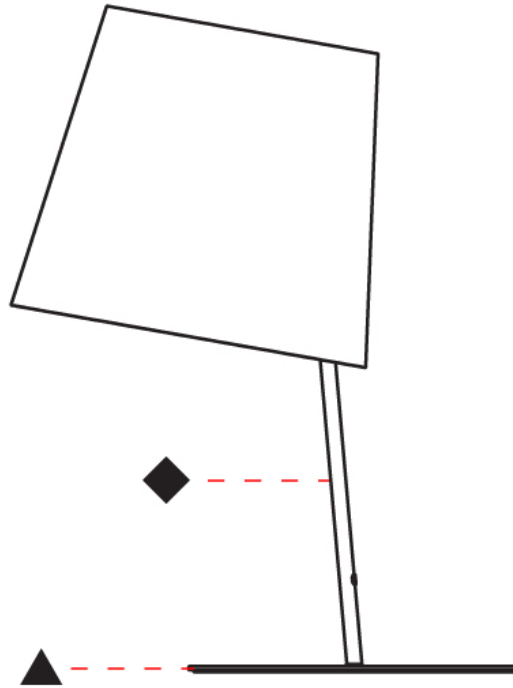

D54046-

PROJECT _____

TYPE _____

SPECIFIER _____

QUANTITY _____

DATE _____