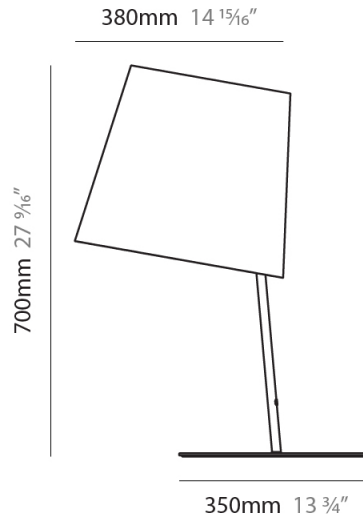

EXCENTRICA PORTABLE

D54006-

base number   Finish
Options

PROJECT	_____
TYPE	_____
SPECIFIER	_____
QUANTITY	_____
DATE	_____

1. To build a product code in our configurator select the specify button on the base model # product page
2. To build a manual product code on this datasheet choose from the options listed below in blue font and add the suffix to the base model #

GENERAL

Series: Excentrica
Brand: Fambuena
Division: Design
Mounting Type: Portable
Mounting Location: Table
Subcategory: Table

PHYSICAL

Shape: Cylinder
Diameter (mm): 380
Diameter (in): 14 ¹⁵/₁₆
Height (mm): 700
Height (in): 27 ⁹/₁₆
Light Distribution: Direct
Diffuser: Cotton Shade
Fixture Finish: WHI / BLK
Fixture Material: Metal
Upon Request: Bolt Down

ELECTRICAL

Number of Lamps: 1
Lamp Type: LED Retrofit
Lamp Shape: A19
Bulb Included: Bulb Not Included
Max. Wattage Per Lamp (W): 7
Lamp Base: E26
Input Voltage (V): 120
Upon Request: 277Vac / GU24

LED

OPTICAL

RATINGS AND CERTIFICATIONS

Certified By: Certified for North American Standards
IP rating: IP20