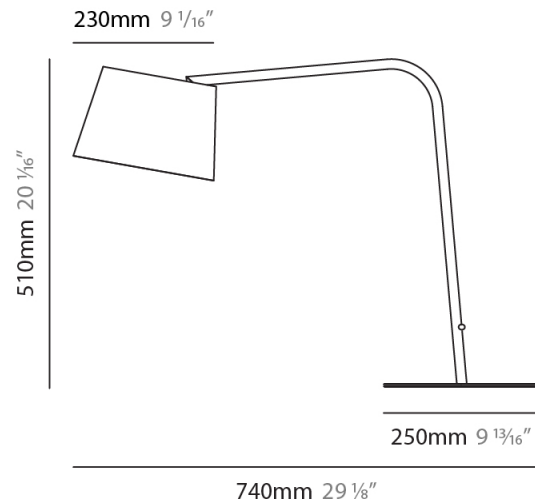

EXCENTRICA PORTABLE

D54048- -

base number   Finish Options   Finish Options

PROJECT
TYPE
SPECIFIER
QUANTITY
DATE

1. To build a product code in our configurator select the specify button on the base model # product page
2. To build a manual product code on this datasheet choose from the options listed below in blue font and add the suffix to the base model #

GENERAL

Series: Excentrica
Brand: Fambuena
Division: Design
Mounting Type: Portable
Mounting Location: Table
Subcategory: Table

PHYSICAL

Shape: Cylinder
Diameter (mm): 230
Diameter (in): 9 1/16
Height (mm): 510
Height (in): 20 1/16
Extension (mm): 740
Extension (in): 29 1/8
Light Distribution: Direct
Diffuser: Cotton Shade
Fixture Finish: BRA / PWT
Holder Finish: BLM / WHM
Fixture Material: Metal / Marble
Upon Request: Bolt Down

ELECTRICAL

Number of Lamps: 1
Lamp Type: LED Retrofit
Lamp Shape: B10
Bulb Included: Bulb Not Included
Max. Wattage Per Lamp (W): 4
Lamp Base: E12
Input Voltage (V): 120

LED

OPTICAL

RATINGS AND CERTIFICATIONS

Certified By: Certified for North American Standards
IP rating: IP20