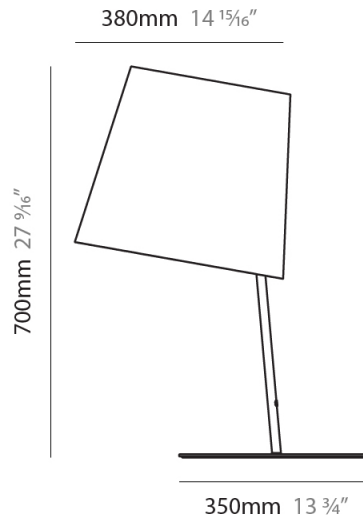

EXCENTRICA PORTABLE

D54046- _____ - _____

base number   Finish Options   Finish Options

1. To build a product code in our configurator select the specify button on the base model # product page
2. To build a manual product code on this datasheet choose from the options listed below in blue font and add the suffix to the base model #

GENERAL

Series: Excentrica
Brand: Fambuena
Division: Design
Mounting Type: Portable
Mounting Location: Table
Subcategory: Table

PHYSICAL

Shape: Cylinder
Diameter (mm): 380
Diameter (in): 14 ¹⁵/₁₆
Height (mm): 700
Height (in): 27 ⁹/₁₆
Light Distribution: Direct
Diffuser: Cotton Shade
Fixture Finish: [BRA](#) / [PWT](#)
Holder Finish: [BLM](#) / [WHM](#)
Fixture Material: Metal / Marble
Upon Request: Bolt Down

ELECTRICAL

Number of Lamps: 1
Lamp Type: LED Retrofit
Lamp Shape: A19
Bulb Included: Bulb Not Included
Max. Wattage Per Lamp (W): 7
Lamp Base: E26
Input Voltage (V): 120
Upon Request: 277Vac / GU24

LED

OPTICAL

RATINGS AND CERTIFICATIONS

Certified By: Certified for North American Standards
IP rating: IP20

PROJECT
TYPE
SPECIFIER
QUANTITY
DATE