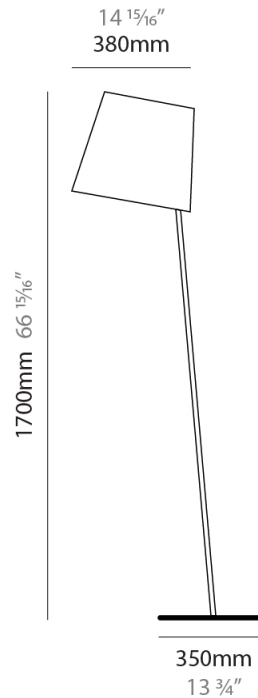

EXCENTRICA PORTABLE

D54049- _____ - _____

base number   Finish Options   Finish Options

1. To build a product code in our configurator select the specify button on the base model # product page
2. To build a manual product code on this datasheet choose from the options listed below in blue font and add the suffix to the base model #

GENERAL

Series: Excentrica
Brand: Fambuena
Division: Design
Mounting Type: Portable
Mounting Location: Floor
Subcategory: Floor

PHYSICAL

Shape: Abstract
Diameter (mm): 380
Diameter (in): 14 ¹⁵/₁₆
Height (mm): 1700
Height (in): 66 ¹⁵/₁₆
Light Distribution: Direct
Diffuser: Cotton Shade
[Fixture Finish: BRA / PWT](#)
Holder Finish: BLM / WHM
Fixture Material: Metal / Marble
Upon Request: Bolt Down

ELECTRICAL

Number of Lamps: 1
Lamp Type: LED Retrofit
Lamp Shape: A19
Bulb Included: Bulb Not Included
Max. Wattage Per Lamp (W): 12
Lamp Base: E26
Input Voltage (V): 120
Upon Request: 277Vac / GU24

LED

OPTICAL

RATINGS AND CERTIFICATIONS

Certified By: Certified for North American Standards
IP rating: IP20

PROJECT
TYPE
SPECIFIER
QUANTITY
DATE