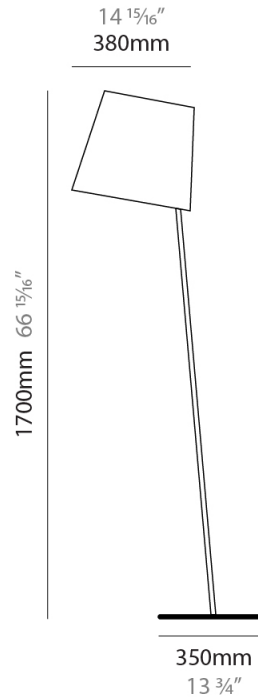

EXCENTRICA PORTABLE

D54009-

base number   Finish
Options

PROJECT	_____
TYPE	_____
SPECIFIER	_____
QUANTITY	_____
DATE	_____

1. To build a product code in our configurator select the specify button on the base model # product page
2. To build a manual product code on this datasheet choose from the options listed below in blue font and add the suffix to the base model #

GENERAL

Series: Excentrica
Brand: Fambuena
Division: Design
Mounting Type: Portable
Mounting Location: Floor
Subcategory: Floor

PHYSICAL

Shape: Abstract
Diameter (mm): 380
Diameter (in): 14 ¹⁵/₁₆
Height (mm): 1700
Height (in): 66 ¹⁵/₁₆
Light Distribution: Direct
Diffuser: Cotton Shade
Fixture Finish: WHI / BLK
Holder Finish: WHI / BLK
Fixture Material: Metal
Upon Request: Bolt Down

ELECTRICAL

Number of Lamps: 1
Lamp Type: LED Retrofit
Lamp Shape: A19
Bulb Included: Bulb Not Included
Max. Wattage Per Lamp (W): 12
Lamp Base: E26
Input Voltage (V): 120
Upon Request: 277Vac / GU24

LED

OPTICAL

RATINGS AND CERTIFICATIONS

Certified By: Certified for North American Standards
IP rating: IP20