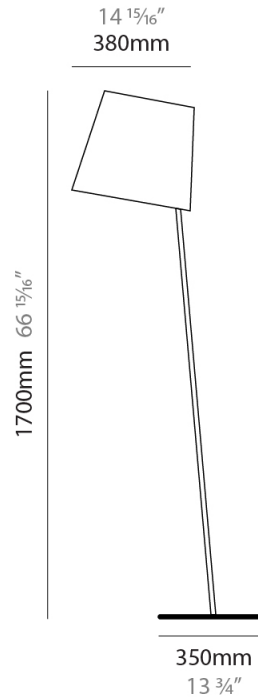

EXCENTRICA PORTABLE

D54009-

base number   Finish
Options

PROJECT	_____
TYPE	_____
SPECIFIER	_____
QUANTITY	_____
DATE	_____

1. To build a product code in our configurator select the specify button on the base model # product page
2. To build a manual product code on this datasheet choose from the options listed below in blue font and add the suffix to the base model #

GENERAL

Series: Excentrica
Partner: Fambuena
Division: Design
Installation: Portable
Product Type: Floor
Mounting Location: Floor
Light Distribution: Direct

PHYSICAL

Shape: Abstract
Diameter (mm): 380
Diameter (in): 14 ¹⁵/₁₆
Height (mm): 1700
Height (in): 66 ¹⁵/₁₆
Diffuser: Cotton Shade
Fixture Finish: WHI / BLK
Holder Finish: WHI / BLK
Fixture Material: Metal
Upon Request: Bolt Down

ELECTRICAL

Number of Lamps: 1
Lamp Type: LED Retrofit
Lamp Shape: A19
Bulb Included: Bulb Not Included
Max. Wattage Per Lamp (W): 12
Lamp Base: E26
Input Voltage (V): 120
Upon Request: 277Vac / GU24

LED

OPTICAL

RATINGS AND CERTIFICATIONS

Certified By: Certified for North American Standards
IP rating: IP20