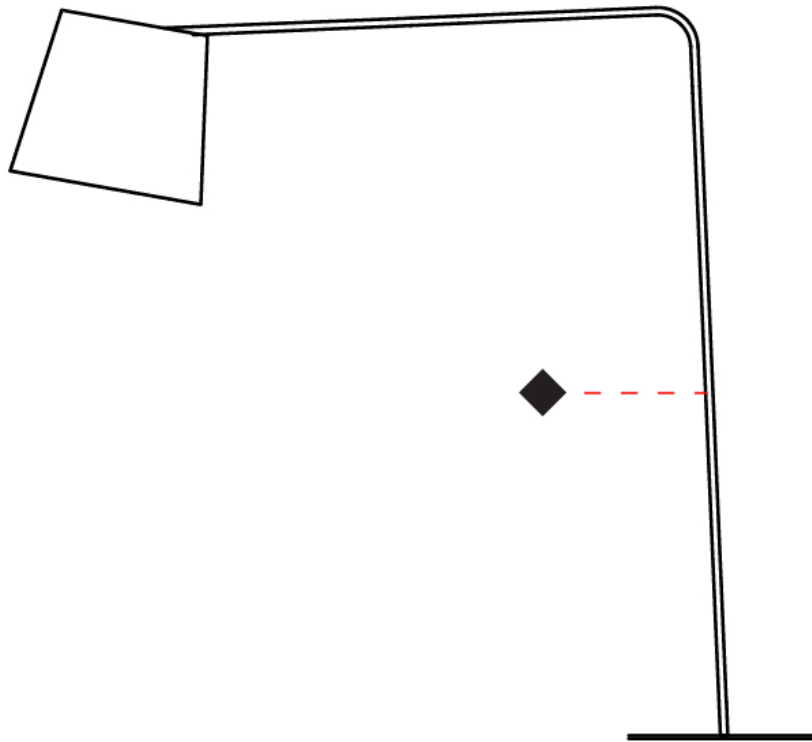

D54010-

PROJECT	_____
TYPE	_____
SPECIFIER	_____
QUANTITY	_____
DATE	_____