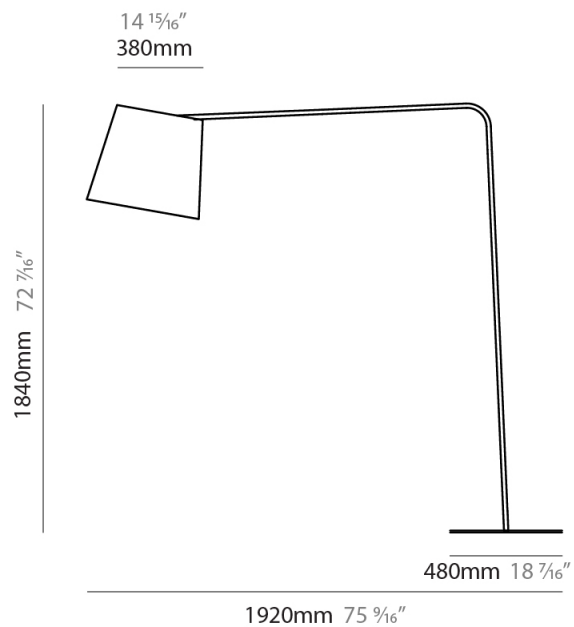

EXCENTRICA PORTABLE

D54010-

base number   Finish
Options

PROJECT	_____
TYPE	_____
SPECIFIER	_____
QUANTITY	_____
DATE	_____

1. To build a product code in our configurator select the specify button on the base model # product page
2. To build a manual product code on this datasheet choose from the options listed below in blue font and add the suffix to the base model #

GENERAL

Series: Excentrica
Partner: Fambuena
Division: Design
Installation: Portable
Product Type: Floor
Mounting Location: Floor
Light Distribution: Direct

PHYSICAL

Shape: Abstract
Diameter (mm): 380
Diameter (in): 14 ¹⁵/₁₆
Height (mm): 1840
Height (in): 72 ⁷/₁₆
Extension (mm): 1920
Extension (in): 75 ⁹/₁₆
Diffuser: Cotton Shade
Fixture Finish: WHI / BLK
Holder Finish: WHI / BLK
Fixture Material: Metal
Upon Request: Bolt Down

ELECTRICAL

Number of Lamps: 1
Lamp Type: LED Retrofit
Lamp Shape: A19
Bulb Included: Bulb Not Included
Max. Wattage Per Lamp (W): 12
Lamp Base: E26
Input Voltage (V): 120
Upon Request: 277Vac / GU24

LED

OPTICAL

RATINGS AND CERTIFICATIONS

Certified By: Certified for North American Standards
IP rating: IP20