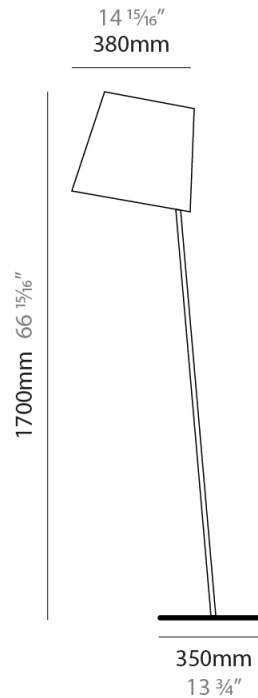

EXCENTRICA PORTABLE

D54049- _____ - _____

base number   Finish Options   Finish Options

1. To build a product code in our configurator select the specify button on the base model # product page
2. To build a manual product code on this datasheet choose from the options listed below in blue font and add the suffix to the base model #

GENERAL

Series: Excentrica
Partner: Fambuena
Division: Design
Installation: Portable
Product Type: Floor
Mounting Location: Floor
Light Distribution: Direct

PHYSICAL

Shape: Abstract
Diameter (mm): 380
Diameter (in): 14 ¹⁵/₁₆
Height (mm): 1700
Height (in): 66 ¹⁵/₁₆
Diffuser: Cotton Shade
[Fixture Finish: BRA / PWT](#)
Holder Finish: BLM / WHM
Fixture Material: Metal / Marble
Upon Request: Bolt Down

ELECTRICAL

Number of Lamps: 1
Lamp Type: LED Retrofit
Lamp Shape: A19
Bulb Included: Bulb Not Included
Max. Wattage Per Lamp (W): 12
Lamp Base: E26
Input Voltage (V): 120
Upon Request: 277Vac / GU24

LED

OPTICAL

RATINGS AND CERTIFICATIONS

Certified By: Certified for North American Standards
IP rating: IP20

PROJECT	_____
TYPE	_____
SPECIFIER	_____
QUANTITY	_____
DATE	_____