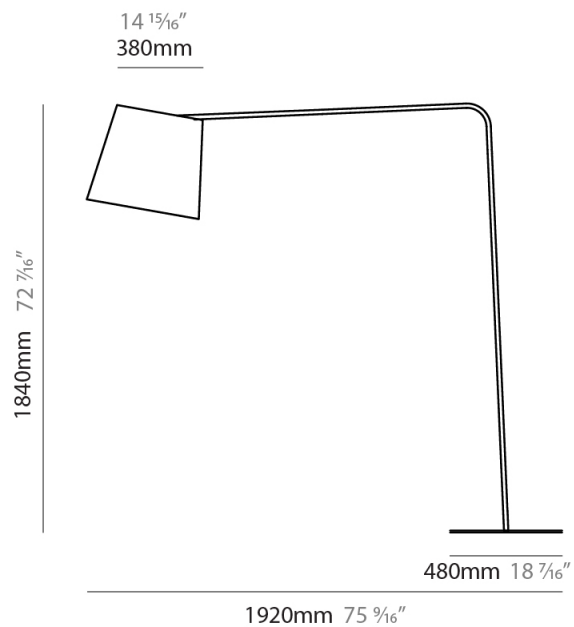

EXCENTRICA PORTABLE

D54010-

base number   Finish
Options

PROJECT
TYPE
SPECIFIER
QUANTITY
DATE

1. To build a product code in our configurator select the specify button on the base model # product page
2. To build a manual product code on this datasheet choose from the options listed below in blue font and add the suffix to the base model #

GENERAL

Series: Excentrica
Partner: Fambuena
Division: Design
Installation: Portable
Product Type: Floor
Mounting Location: Floor
Light Distribution: Direct

PHYSICAL

Shape: Abstract
Diameter (mm): 380
Diameter (in): 14 ¹⁵/₁₆
Height (mm): 1840
Height (in): 72 ⁷/₁₆
Extension (mm): 1920
Extension (in): 75 ⁹/₁₆
Diffuser: Cotton Shade
Fixture Finish: WHI / BLK
Holder Finish: WHI / BLK
Fixture Material: Metal
Upon Request: Bolt Down

ELECTRICAL

Number of Lamps: 1
Lamp Type: LED Retrofit
Lamp Shape: A19
Bulb Included: Bulb Not Included
Max. Wattage Per Lamp (W): 12
Lamp Base: E26
Input Voltage (V): 120
Upon Request: 277Vac / GU24

LED

OPTICAL

RATINGS AND CERTIFICATIONS

Certified By: Certified for North American Standards
IP rating: IP20