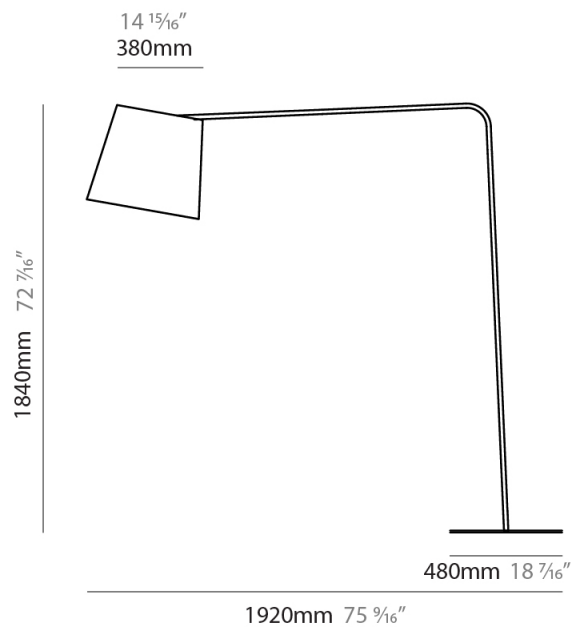

PROJECT
TYPE
SPECIFIER
QUANTITY
DATE

EXCENTRICA PORTABLE

D54010-

base number   Finish
Options

1. To build a product code in our configurator select the specify button on the base model # product page
2. To build a manual product code on this datasheet choose from the options listed below in blue font and add the suffix to the base model #

GENERAL

Series: Excentrica
Brand: Fambuena
Division: Design
Mounting Type: Portable
Mounting Location: Floor
Subcategory: Floor

PHYSICAL

Shape: Abstract
Diameter (mm): 380
Diameter (in): 14 ¹⁵/₁₆
Height (mm): 1840
Height (in): 72 ⁷/₁₆
Extension (mm): 1920
Extension (in): 75 ⁹/₁₆
Light Distribution: Direct
Diffuser: Cotton Shade
Fixture Finish: WHI / BLK
Holder Finish: WHI / BLK
Fixture Material: Metal
Upon Request: Bolt Down

ELECTRICAL

Number of Lamps: 1
Lamp Type: LED Retrofit
Lamp Shape: A19
Bulb Included: Bulb Not Included
Max. Wattage Per Lamp (W): 12
Lamp Base: E26
Input Voltage (V): 120
Upon Request: 277Vac / GU24

LED

OPTICAL

RATINGS AND CERTIFICATIONS

Certified By: Certified for North American Standards
IP rating: IP20