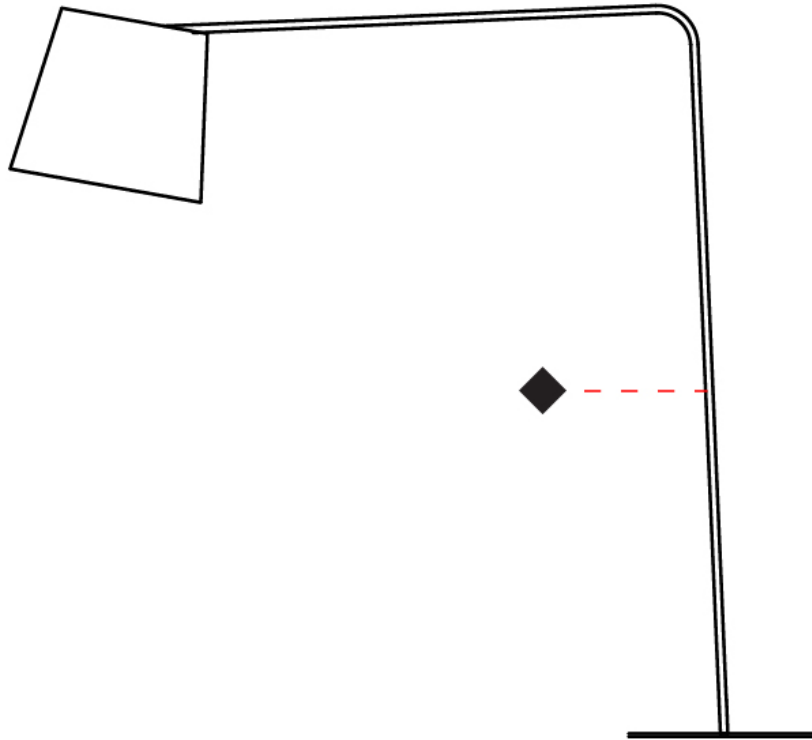

D54010-

PROJECT _____

TYPE _____

SPECIFIER _____

QUANTITY _____

DATE _____