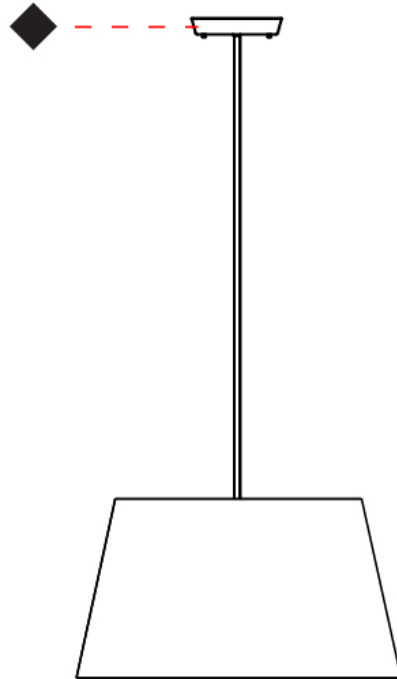

EXCENTRICA SUSPENSION

D51020-

PROJECT

TYPE

SPECIFIER

QUANTITY

DATE

D