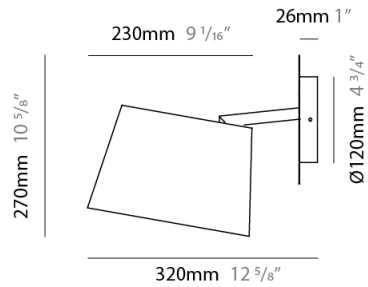

EXCENTRICA SURFACE

D53011-

base number   Finish
Options

1. To build a product code in our configurator select the specify button on the base model # product page
2. To build a manual product code on this datasheet choose from the options listed below in blue font and add the suffix to the base model #

GENERAL

Series: Excentrica _____
Brand: Fambuena _____
Division: Design _____
Mounting Type: Surface _____
Mounting Location: Wall _____
Subcategory: Ambient _____

PHYSICAL

Shape: Cylinder _____
Diameter (mm): 230 _____
Diameter (in): 9 1/16 _____
Height (mm): 270 _____
Height (in): 10 5/8 _____
Extension (mm): 320 _____
Extension (in): 12 5/8 _____
Light Distribution: Direct _____
Diffuser: Cotton Shade _____
Fixture Finish: WHI / BLK / BRA / PWT _____
Fixture Material: Metal _____

ELECTRICAL

Number of Lamps: 1 _____
Lamp Type: LED Retrofit _____
Lamp Shape: B10 _____
Bulb Included: Bulb Not Included _____
Max. Wattage Per Lamp (W): 4 _____
Lamp Base: E12 _____
Input Voltage (V): 120 _____

LED

OPTICAL

RATINGS AND CERTIFICATIONS

Certified By: Certified for North American Standards _____
IP rating: IP20 _____