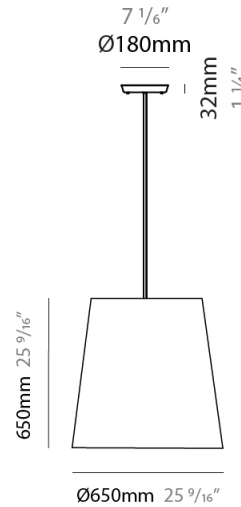

EXCENTRICA SUSPENSION

D51021-

base number   Finish
Options

1. To build a product code in our configurator select the specify button on the base model # product page
2. To build a manual product code on this datasheet choose from the options listed below in blue font and add the suffix to the base model #

GENERAL

Series: Excentrica
Brand: Fambuena
Division: Design
Mounting Type: Suspension
Mounting Location: Ceiling
Subcategory: Ambient

PHYSICAL

Shape: Cylinder
Diameter (mm): 650
Diameter (in): 25 ⁹/₁₆
Height (mm): 650
Height (in): 25 ⁹/₁₆
Max. Overall Height (mm): 2650
Max. Overall Height (in): 104 ⁵/₁₆
Light Distribution: Direct
Diffuser: Cotton Shade
Fixture Finish: WHI / BLK / BRA / PWT
Fixture Material: Metal
Cable Details: Cable length 2000mm / 79"

ELECTRICAL

Number of Lamps: 1
Lamp Type: LED Retrofit
Lamp Shape: A19
Bulb Included: Bulb Not Included
Max. Wattage Per Lamp (W): 12
Lamp Base: E26
Input Voltage (V): 120
Upon Request: 277Vac / GU24

LED

OPTICAL

RATINGS AND CERTIFICATIONS

Certified By: Certified for North American Standards
IP rating: IP20

PROJECT
TYPE
SPECIFIER
QUANTITY
DATE