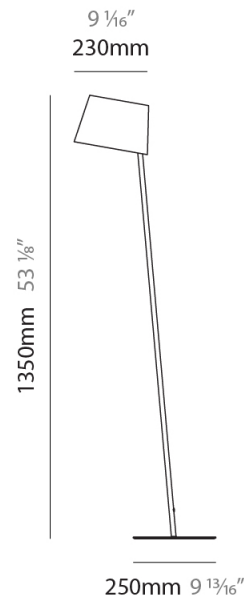

EXCENTRICA PORTABLE

D54051- _____ - _____

base number   Finish Options   Finish Options

1. To build a product code in our configurator select the specify button on the base model # product page
2. To build a manual product code on this datasheet choose from the options listed below in blue font and add the suffix to the base model #

GENERAL

Series: Excentrica
Brand: Fambuena
Division: Design
Mounting Type: Portable
Mounting Location: Floor
Subcategory: Floor

PHYSICAL

Shape: Cylinder
Diameter (mm): 230
Diameter (in): 9 1/16
Height (mm): 1350
Height (in): 53 1/8
Light Distribution: Direct
Diffuser: Cotton Shade
Fixture Finish: [BRA](#) / [PWT](#)
Holder Finish: BLM / WHM
Fixture Material: Metal / Marble

ELECTRICAL

Number of Lamps: 1
Lamp Type: LED Retrofit
Lamp Shape: B10
Bulb Included: Bulb Not Included
Max. Wattage Per Lamp (W): 4
Lamp Base: E12
Input Voltage (V): 120

LED

OPTICAL

RATINGS AND CERTIFICATIONS

Certified By: Certified for North American Standards
IP rating: IP20

PROJECT
TYPE
SPECIFIER
QUANTITY
DATE