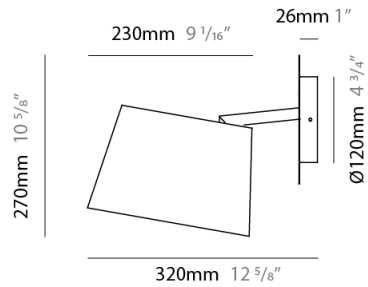

PROJECT
TYPE
SPECIFIER
QUANTITY
DATE

EXCENTRICA SURFACE

D53011-

base number   Finish
Options

1. To build a product code in our configurator select the specify button on the base model # product page
2. To build a manual product code on this datasheet choose from the options listed below in blue font and add the suffix to the base model #

GENERAL

Series: Excentrica
Brand: Fambuena
Division: Design
Mounting Type: Surface
Mounting Location: Wall
Subcategory: Ambient

PHYSICAL

Shape: Cylinder
Diameter (mm): 230
Diameter (in): 9 1/16
Height (mm): 270
Height (in): 10 5/8
Extension (mm): 320
Extension (in): 12 5/8
Light Distribution: Direct
Diffuser: Cotton Shade
Fixture Finish: WHI / BLK / BRA / PWT
Fixture Material: Metal

ELECTRICAL

Number of Lamps: 1
Lamp Type: LED Retrofit
Lamp Shape: B10
Bulb Included: Bulb Not Included
Max. Wattage Per Lamp (W): 4
Lamp Base: E12
Input Voltage (V): 120

LED

OPTICAL

RATINGS AND CERTIFICATIONS

Certified By: Certified for North American Standards
IP rating: IP20