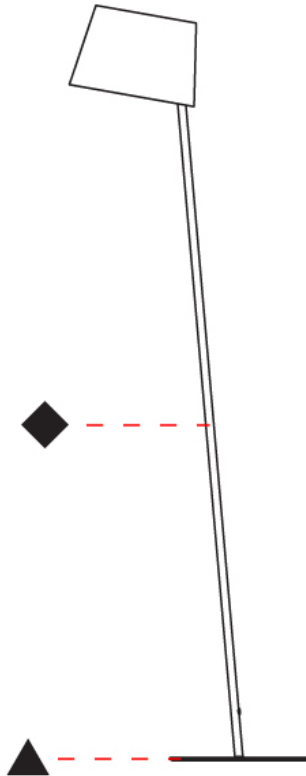

D54051-

PROJECT

TYPE

SPECIFIER

QUANTITY

DATE

D