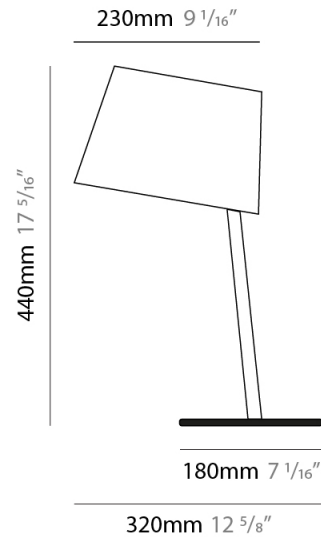

EXCENTRICA PORTABLE

D54047- -

base number   Finish Options   Finish Options

1. To build a product code in our configurator select the specify button on the base model # product page
2. To build a manual product code on this datasheet choose from the options listed below in blue font and add the suffix to the base model #

GENERAL

Series: Excentrica
Brand: Fambuena
Division: Design
Mounting Type: Portable
Mounting Location: Table
Subcategory: Table

PHYSICAL

Shape: Cylinder
Diameter (mm): 230
Diameter (in): 9 1/16
Height (mm): 440
Height (in): 17 5/16
Light Distribution: Direct
Diffuser: Cotton Shade
Fixture Finish: [BRA / PWT](#)
Holder Finish: [BLM / WHM](#)
Fixture Material: Metal / Marble
Upon Request: Bolt Down

ELECTRICAL

Number of Lamps: 1
Lamp Type: LED Retrofit
Lamp Shape: B10
Bulb Included: Bulb Not Included
Max. Wattage Per Lamp (W): 4
Lamp Base: E12
Input Voltage (V): 120

LED

OPTICAL

RATINGS AND CERTIFICATIONS

Certified By: Certified for North American Standards
IP rating: IP20

PROJECT _____
TYPE _____
SPECIFIER _____
QUANTITY _____
DATE _____