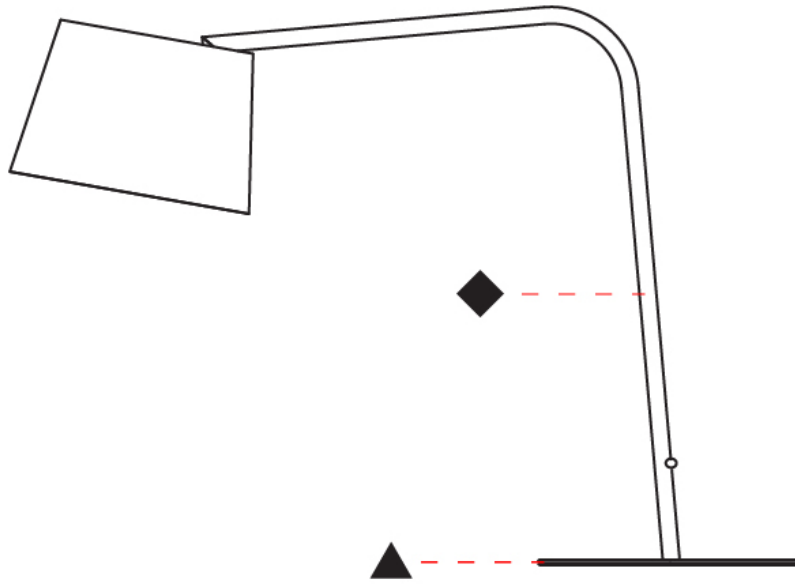

D54048-

PROJECT

TYPE

SPECIFIER

QUANTITY

DATE

D