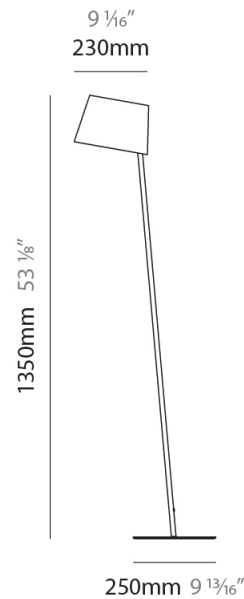

EXCENTRICA PORTABLE

D54051- _____

base number   Finish Options   Finish Options

1. To build a product code in our configurator select the specify button on the base model # product page
2. To build a manual product code on this datasheet choose from the options listed below in blue font and add the suffix to the base model #

GENERAL

Series: Excentrica
Brand: Fambuena
Division: Design
Mounting Type: Portable
Mounting Location: Floor
Subcategory: Floor

PHYSICAL

Shape: Cylinder
Diameter (mm): 230
Diameter (in): 9 1/16
Height (mm): 1350
Height (in): 53 1/8
Light Distribution: Direct
Diffuser: Cotton Shade
Fixture Finish: [BRA / PWT](#)
Holder Finish: BLM / WHM
Fixture Material: Metal / Marble

ELECTRICAL

Number of Lamps: 1
Lamp Type: LED Retrofit
Lamp Shape: B10
Bulb Included: Bulb Not Included
Max. Wattage Per Lamp (W): 4
Lamp Base: E12
Input Voltage (V): 120

LED

OPTICAL

RATINGS AND CERTIFICATIONS

Certified By: Certified for North American Standards
IP rating: IP20

PROJECT
TYPE
SPECIFIER
QUANTITY
DATE