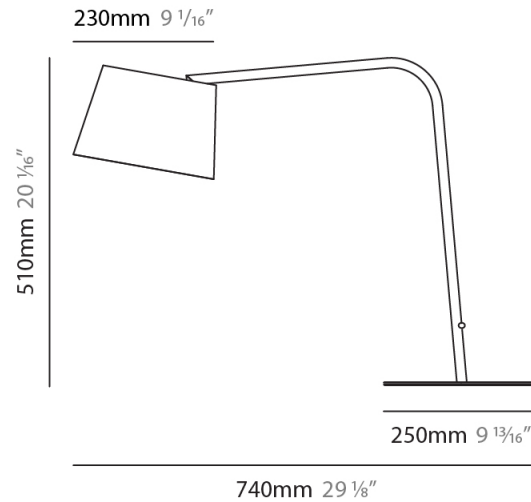

EXCENTRICA PORTABLE

D54008-

base number   Finish
Options

PROJECT	_____
TYPE	_____
SPECIFIER	_____
QUANTITY	_____
DATE	_____

1. To build a product code in our configurator select the specify button on the base model # product page
2. To build a manual product code on this datasheet choose from the options listed below in blue font and add the suffix to the base model #

GENERAL

Series: Excentrica
Brand: Fambuena
Division: Design
Mounting Type: Portable
Mounting Location: Table
Subcategory: Table

PHYSICAL

Shape: Cylinder
Diameter (mm): 230
Diameter (in): 9 1/16
Height (mm): 510
Height (in): 20 1/16
Extension (mm): 740
Extension (in): 29 1/8
Light Distribution: Direct
Diffuser: Cotton Shade
Fixture Finish: WHI / BLK
Holder Finish: WHI / BLK
Fixture Material: Metal
Upon Request: Bolt Down

ELECTRICAL

Number of Lamps: 1
Lamp Type: LED Retrofit
Lamp Shape: B10
Bulb Included: Bulb Not Included
Max. Wattage Per Lamp (W): 4
Lamp Base: E12
Input Voltage (V): 120

LED

OPTICAL

RATINGS AND CERTIFICATIONS

Certified By: Certified for North American Standards
IP rating: IP20