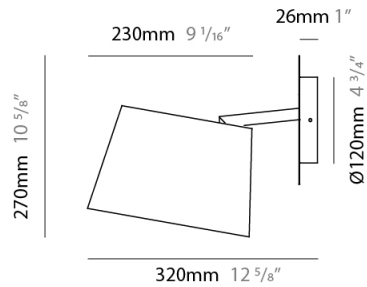

EXCENTRICA SURFACE

D53011-

base number   Finish
Options

1. To build a product code in our configurator select the specify button on the base model # product page
2. To build a manual product code on this datasheet choose from the options listed below in blue font and add the suffix to the base model #

GENERAL

Series: Excentrica _____
Brand: Fambuena _____
Division: Design _____
Mounting Type: Surface _____
Mounting Location: Wall _____
Subcategory: Ambient _____

PHYSICAL

Shape: Cylinder _____
Diameter (mm): 230 _____
Diameter (in): 9 1/16 _____
Height (mm): 270 _____
Height (in): 10 5/8 _____
Extension (mm): 320 _____
Extension (in): 12 5/8 _____
Light Distribution: Direct _____
Diffuser: Cotton Shade _____
Fixture Finish: WHI / BLK / BRA / PWT _____
Fixture Material: Metal _____

ELECTRICAL

Number of Lamps: 1 _____
Lamp Type: LED Retrofit _____
Lamp Shape: B10 _____
Bulb Included: Bulb Not Included _____
Max. Wattage Per Lamp (W): 4 _____
Lamp Base: E12 _____
Input Voltage (V): 120 _____

LED

OPTICAL

RATINGS AND CERTIFICATIONS

Certified By: Certified for North American Standards _____
IP rating: IP20 _____