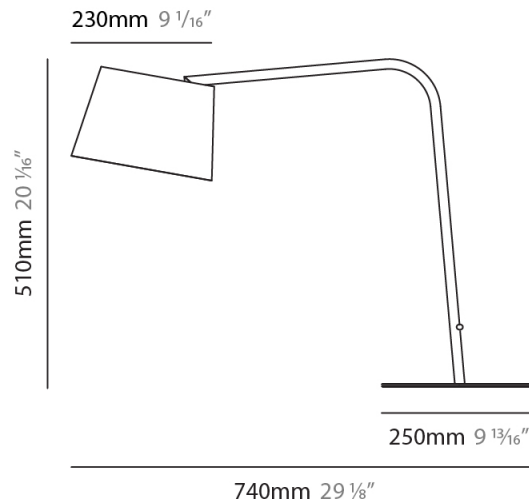

EXCENTRICA PORTABLE

D54048- -

base number   Finish Options   Finish Options

1. To build a product code in our configurator select the specify button on the base model # product page
2. To build a manual product code on this datasheet choose from the options listed below in blue font and add the suffix to the base model #

GENERAL

Series: Excentrica
Brand: Fambuena
Division: Design
Mounting Type: Portable
Mounting Location: Table
Subcategory: Table

PHYSICAL

Shape: Cylinder
Diameter (mm): 230
Diameter (in): 9 1/16
Height (mm): 510
Height (in): 20 1/16
Extension (mm): 740
Extension (in): 29 1/8
Light Distribution: Direct
Diffuser: Cotton Shade
Fixture Finish: BRA / PWT
Holder Finish: BLM / WHM
Fixture Material: Metal / Marble
Upon Request: Bolt Down

ELECTRICAL

Number of Lamps: 1
Lamp Type: LED Retrofit
Lamp Shape: B10
Bulb Included: Bulb Not Included
Max. Wattage Per Lamp (W): 4
Lamp Base: E12
Input Voltage (V): 120

LED

OPTICAL

RATINGS AND CERTIFICATIONS

Certified By: Certified for North American Standards
IP rating: IP20

PROJECT _____
TYPE _____
SPECIFIER _____
QUANTITY _____
DATE _____