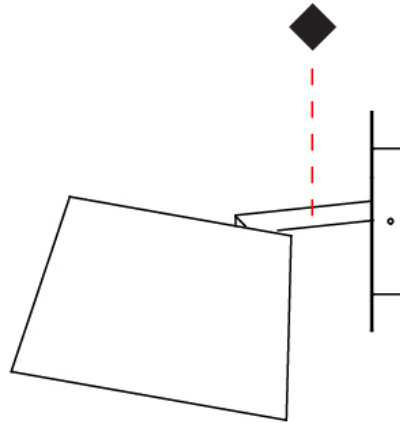

D53011-

PROJECT

TYPE

SPECIFIER

QUANTITY

DATE

D