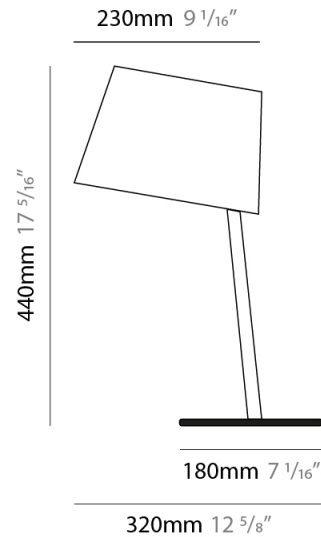

EXCENTRICA PORTABLE

D54047- -

base number   Finish Options   Finish Options

1. To build a product code in our configurator select the specify button on the base model # product page
2. To build a manual product code on this datasheet choose from the options listed below in blue font and add the suffix to the base model #

GENERAL

Series: Excentrica
Brand: Fambuena
Division: Design
Mounting Type: Portable
Mounting Location: Table
Subcategory: Table

PHYSICAL

Shape: Cylinder
Diameter (mm): 230
Diameter (in): 9 1/16
Height (mm): 440
Height (in): 17 5/16
Light Distribution: Direct
Diffuser: Cotton Shade
Fixture Finish: [BRA / PWT](#)
Holder Finish: [BLM / WHM](#)
Fixture Material: Metal / Marble
Upon Request: Bolt Down

ELECTRICAL

Number of Lamps: 1
Lamp Type: LED Retrofit
Lamp Shape: B10
Bulb Included: Bulb Not Included
Max. Wattage Per Lamp (W): 4
Lamp Base: E12
Input Voltage (V): 120

LED

OPTICAL

RATINGS AND CERTIFICATIONS

Certified By: Certified for North American Standards
IP rating: IP20

PROJECT
TYPE
SPECIFIER
QUANTITY
DATE