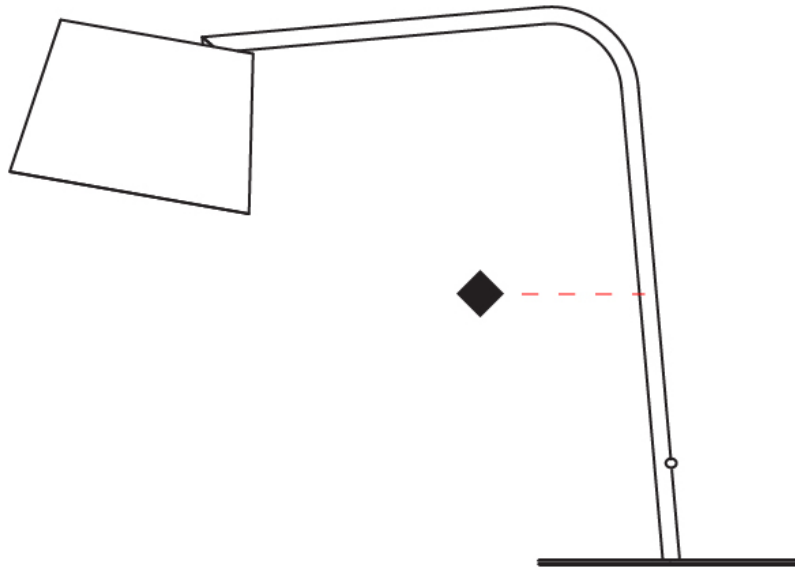

D54008-

PROJECT _____

TYPE _____

SPECIFIER _____

QUANTITY _____

DATE _____

D