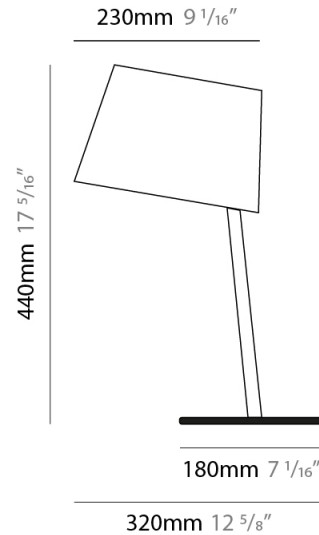

EXCENTRICA PORTABLE

D54007-

base number   Finish
Options

PROJECT
TYPE
SPECIFIER
QUANTITY
DATE

1. To build a product code in our configurator select the specify button on the base model # product page
2. To build a manual product code on this datasheet choose from the options listed below in blue font and add the suffix to the base model #

GENERAL

Series: Excentrica
Brand: Fambuena
Division: Design
Mounting Type: Portable
Mounting Location: Table
Subcategory: Table

PHYSICAL

Shape: Cylinder
Diameter (mm): 230
Diameter (in): 9 1/16
Height (mm): 440
Height (in): 17 5/16
Light Distribution: Direct
Diffuser: Cotton Shade
Fixture Finish: WHI / BLK
Holder Finish: WHI / BLK
Fixture Material: Metal
Upon Request: Bolt Down

ELECTRICAL

Number of Lamps: 1
Lamp Type: LED Retrofit
Lamp Shape: B10
Bulb Included: Bulb Not Included
Max. Wattage Per Lamp (W): 4
Lamp Base: E12
Input Voltage (V): 120

LED

OPTICAL

RATINGS AND CERTIFICATIONS

Certified By: Certified for North American Standards
IP rating: IP20