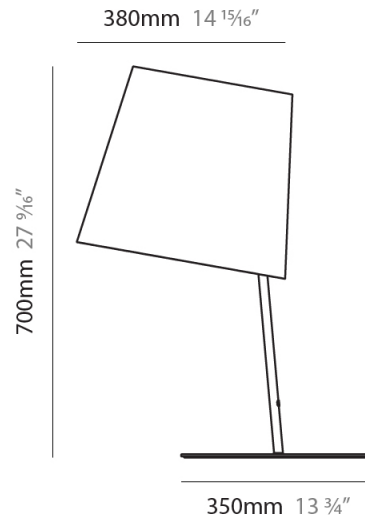

EXCENTRICA PORTABLE

D54046- -

base number   Finish Options   Finish Options

1. To build a product code in our configurator select the specify button on the base model # product page
2. To build a manual product code on this datasheet choose from the options listed below in blue font and add the suffix to the base model #

GENERAL

Series: Excentrica
Brand: Fambuena
Division: Design
Mounting Type: Portable
Mounting Location: Table
Subcategory: Table

PHYSICAL

Shape: Cylinder
Diameter (mm): 380
Diameter (in): 14 ¹⁵/₁₆
Height (mm): 700
Height (in): 27 ⁹/₁₆
Light Distribution: Direct
Diffuser: Cotton Shade
Fixture Finish: [BRA / PWT](#)
Holder Finish: [BLM / WHM](#)
Fixture Material: Metal / Marble
Upon Request: Bolt Down

ELECTRICAL

Number of Lamps: 1
Lamp Type: LED Retrofit
Lamp Shape: A19
Bulb Included: Bulb Not Included
Max. Wattage Per Lamp (W): 7
Lamp Base: E26
Input Voltage (V): 120
Upon Request: 277Vac / GU24

LED

OPTICAL

RATINGS AND CERTIFICATIONS

Certified By: Certified for North American Standards
IP rating: IP20

PROJECT
TYPE
SPECIFIER
QUANTITY
DATE