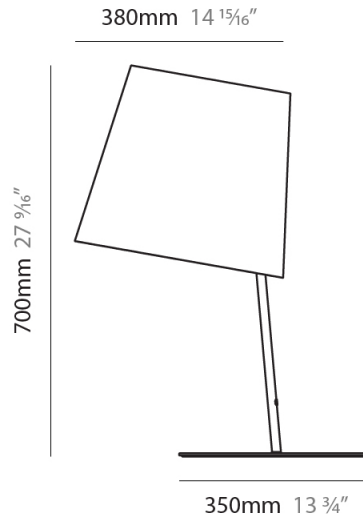

EXCENTRICA PORTABLE

D54006-

base number   Finish
Options

PROJECT	_____
TYPE	_____
SPECIFIER	_____
QUANTITY	_____
DATE	_____

1. To build a product code in our configurator select the specify button on the base model # product page
2. To build a manual product code on this datasheet choose from the options listed below in blue font and add the suffix to the base model #

GENERAL

Series: Excentrica
Brand: Fambuena
Division: Design
Mounting Type: Portable
Mounting Location: Table
Subcategory: Table

PHYSICAL

Shape: Cylinder
Diameter (mm): 380
Diameter (in): 14 15/16
Height (mm): 700
Height (in): 27 9/16
Light Distribution: Direct
Diffuser: Cotton Shade
Fixture Finish: WHI / BLK
Fixture Material: Metal
Upon Request: Bolt Down

ELECTRICAL

Number of Lamps: 1
Lamp Type: LED Retrofit
Lamp Shape: A19
Bulb Included: Bulb Not Included
Max. Wattage Per Lamp (W): 7
Lamp Base: E26
Input Voltage (V): 120
Upon Request: 277Vac / GU24

LED

OPTICAL

RATINGS AND CERTIFICATIONS

Certified By: Certified for North American Standards
IP rating: IP20