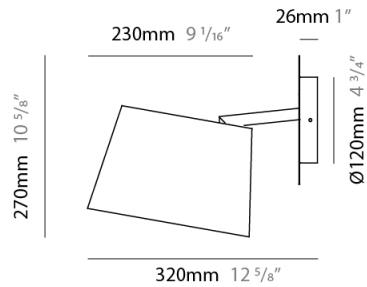

PROJECT	_____
TYPE	_____
SPECIFIER	_____
QUANTITY	_____
DATE	_____

EXCENTRICA SURFACE

D53011-

base number   Finish
Options

1. To build a product code in our configurator select the specify button on the base model # product page
2. To build a manual product code on this datasheet choose from the options listed below in blue font and add the suffix to the base model #

GENERAL

Series: Excentrica
Brand: Fambuena
Division: Design
Mounting Type: Surface
Mounting Location: Wall
Subcategory: Ambient

PHYSICAL

Shape: Cylinder
Diameter (mm): 230
Diameter (in): 9 1/16
Height (mm): 270
Height (in): 10 5/8
Extension (mm): 320
Extension (in): 12 5/8
Light Distribution: Direct
Diffuser: Cotton Shade
Fixture Finish: WHI / BLK / BRA / PWT
Fixture Material: Metal

ELECTRICAL

Number of Lamps: 1
Lamp Type: LED Retrofit
Lamp Shape: B10
Bulb Included: Bulb Not Included
Max. Wattage Per Lamp (W): 4
Lamp Base: E12
Input Voltage (V): 120

LED

OPTICAL

RATINGS AND CERTIFICATIONS

Certified By: Certified for North American Standards
IP rating: IP20