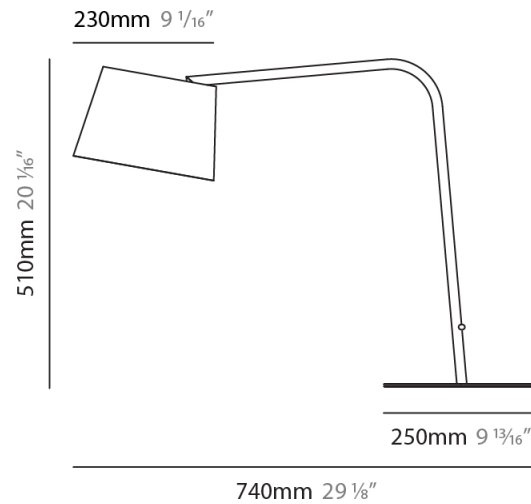

EXCENTRICA PORTABLE

D54048- -

base number   Finish Options   Finish Options

PROJECT
TYPE
SPECIFIER
QUANTITY
DATE

1. To build a product code in our configurator select the specify button on the base model # product page
2. To build a manual product code on this datasheet choose from the options listed below in blue font and add the suffix to the base model #

GENERAL

Series: Excentrica
Brand: Fambuena
Division: Design
Mounting Type: Portable
Mounting Location: Table
Subcategory: Table

PHYSICAL

Shape: Cylinder
Diameter (mm): 230
Diameter (in): 9 1/16
Height (mm): 510
Height (in): 20 1/16
Extension (mm): 740
Extension (in): 29 1/8
Light Distribution: Direct
Diffuser: Cotton Shade
Fixture Finish: BRA / PWT
Holder Finish: BLM / WHM
Fixture Material: Metal / Marble
Upon Request: Bolt Down

ELECTRICAL

Number of Lamps: 1
Lamp Type: LED Retrofit
Lamp Shape: B10
Bulb Included: Bulb Not Included
Max. Wattage Per Lamp (W): 4
Lamp Base: E12
Input Voltage (V): 120

LED

OPTICAL

RATINGS AND CERTIFICATIONS

Certified By: Certified for North American Standards
IP rating: IP20