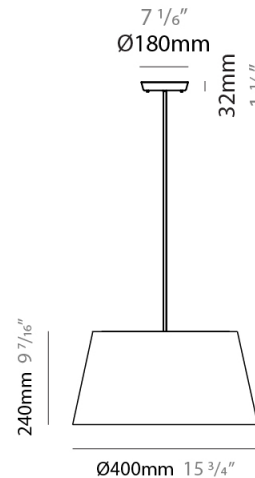

EXCENTRICA SUSPENSION

D51020-

base number   Finish
Options

1. To build a product code in our configurator select the specify button on the base model # product page
2. To build a manual product code on this datasheet choose from the options listed below in blue font and add the suffix to the base model #

GENERAL

Series: Excentrica
Partner: Fambuena
Division: Design
Installation: Suspension
Product Type: Pendant
Mounting Location: Ceiling
Light Distribution: Direct

PHYSICAL

Shape: Cylinder
Diameter (mm): 400
Diameter (in): 15 ³/₄
Height (mm): 240
Height (in): 9 ⁷/₁₆
Max. Overall Height (mm): 2240
Max. Overall Height (in): 88 ³/₁₆
Diffuser: Cotton Shade
Fixture Finish: WHI / BLK / BRA
Fixture Material: Metal
Cable Details: Cable length 2000mm / 79"

ELECTRICAL

Number of Lamps: 1
Lamp Type: LED Retrofit
Lamp Shape: A19
Bulb Included: Bulb Not Included
Max. Wattage Per Lamp (W): 7
Lamp Base: E26
Input Voltage (V): 120
Upon Request: 277Vac / GU24

LED

OPTICAL

RATINGS AND CERTIFICATIONS

Certified By: Certified for North American Standards
IP rating: IP20

PROJECT	_____
TYPE	_____
SPECIFIER	_____
QUANTITY	_____
DATE	_____