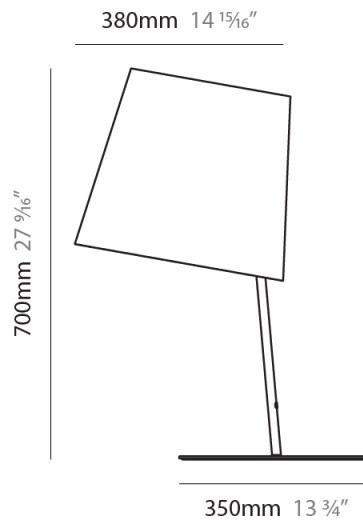

EXCENTRICA PORTABLE

D54006- : D54006-WHI

base number

1. To build a product code in our configurator select the specify button on the base model # product page
2. To build a manual product code on this datasheet choose from the options listed below in blue font and add the suffix to the base model #

GENERAL

Series: Excentrica
Partner: Fambuena
Division: Design
Installation: Portable
Product Type: Table
Mounting Location: Table
Light Distribution: Direct

PHYSICAL

Shape: Cylinder
Diameter (mm): 380
Diameter (in): 14 ¹⁵/₁₆
Height (mm): 700
Height (in): 27 ⁹/₁₆
Weight (kg): 5
Weight (lbs): 11
Diffuser: Cotton Shade
Holder Finish: White
Fixture Material: Metal

ELECTRICAL

Number of Lamps: 1
Lamp Type: LED Retrofit
Lamp Shape: A19
Bulb Included: Bulb Not Included
Total Output Wattage (W): 7
Max. Wattage Per Lamp (W): 7
Lamp Base: E26
Input Voltage (V): 120

LED

OPTICAL

RATINGS AND CERTIFICATIONS

Certified By: CSA Certified to UL and CSA Standards
IP rating: IP20

PROJECT
TYPE
SPECIFIER
QUANTITY
DATE