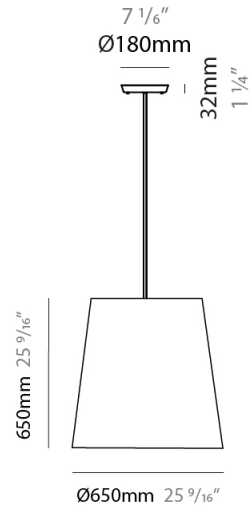

EXCENTRICA SUSPENSION

D51021-

base number   Finish
Options

1. To build a product code in our configurator select the specify button on the base model # product page
2. To build a manual product code on this datasheet choose from the options listed below in blue font and add the suffix to the base model #

GENERAL

Series: Excentrica
Brand: Fambuena
Division: Design
Mounting Type: Suspension
Mounting Location: Ceiling
Subcategory: Ambient

PHYSICAL

Shape: Cylinder
Diameter (mm): 650
Diameter (in): 25 ⁹/₁₆
Height (mm): 650
Height (in): 25 ⁹/₁₆
Max. Overall Height (mm): 2650
Max. Overall Height (in): 104 ⁵/₁₆
Light Distribution: Direct
Diffuser: Cotton Shade
Fixture Finish: WHI / BLK / BRA / PWT
Fixture Material: Metal
Cable Details: Cable length 2000mm / 79"

ELECTRICAL

Number of Lamps: 1
Lamp Type: LED Retrofit
Lamp Shape: A19
Bulb Included: Bulb Not Included
Max. Wattage Per Lamp (W): 12
Lamp Base: E26
Input Voltage (V): 120
Upon Request: 277Vac / GU24

LED

OPTICAL

RATINGS AND CERTIFICATIONS

Certified By: Certified for North American Standards
IP rating: IP20

PROJECT
TYPE
SPECIFIER
QUANTITY
DATE