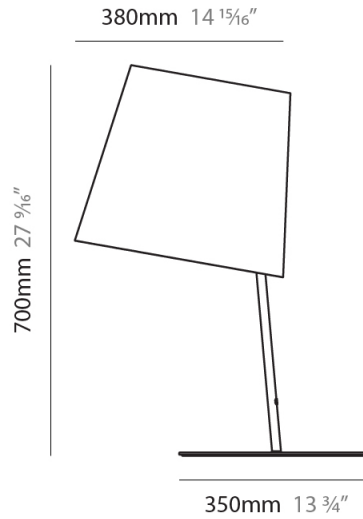

EXCENTRICA PORTABLE

D54006-

base number   Finish
Options

PROJECT
TYPE
SPECIFIER
QUANTITY
DATE

1. To build a product code in our configurator select the specify button on the base model # product page
2. To build a manual product code on this datasheet choose from the options listed below in blue font and add the suffix to the base model #

GENERAL

Series: Excentrica
Partner: Fambuena
Division: Design
Installation: Portable
Product Type: Table
Mounting Location: Table
Light Distribution: Direct

PHYSICAL

Shape: Cylinder
Diameter (mm): 380
Diameter (in): 14 ¹⁵/₁₆
Height (mm): 700
Height (in): 27 ⁹/₁₆
Diffuser: Cotton Shade
Fixture Finish: WHI / BLK
Fixture Material: Metal
Upon Request: Bolt Down

ELECTRICAL

Number of Lamps: 1
Lamp Type: LED Retrofit
Lamp Shape: A19
Bulb Included: Bulb Not Included
Max. Wattage Per Lamp (W): 7
Lamp Base: E26
Input Voltage (V): 120
Upon Request: 277Vac / GU24

LED

OPTICAL

RATINGS AND CERTIFICATIONS

Certified By: Certified for North American Standards
IP rating: IP20