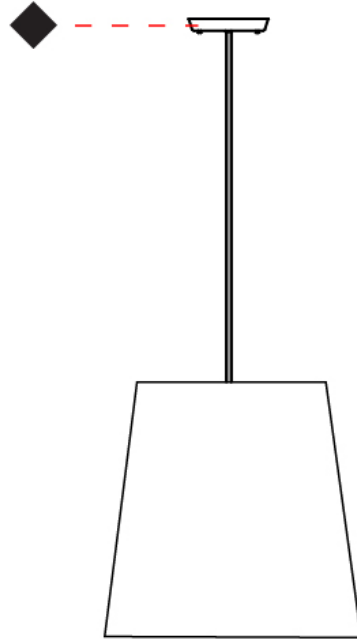

EXCENTRICA SUSPENSION

D51021-

PROJECT

TYPE

SPECIFIER

QUANTITY

DATE