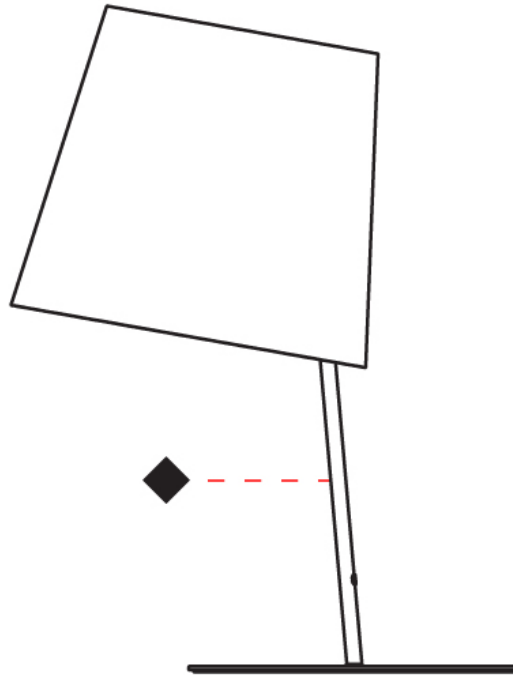

D54006-

PROJECT

TYPE

SPECIFIER

QUANTITY

DATE