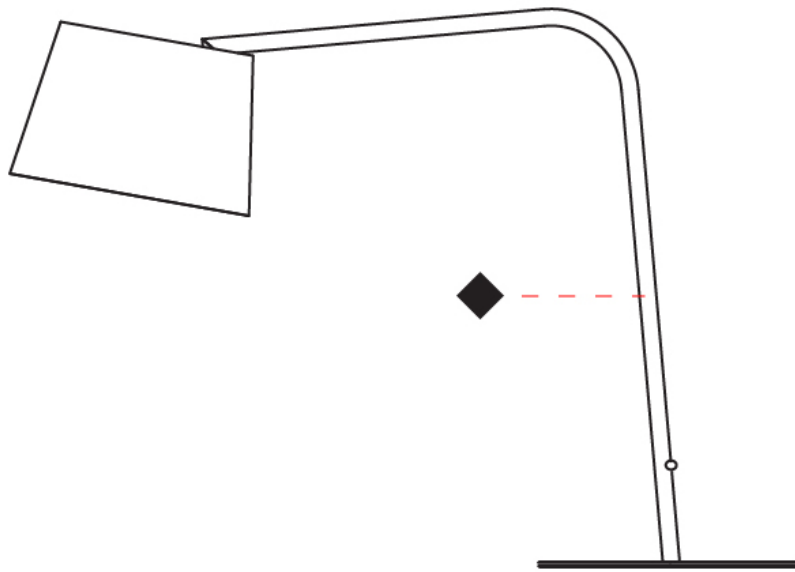

D54008-

PROJECT

TYPE

SPECIFIER

QUANTITY

DATE

D