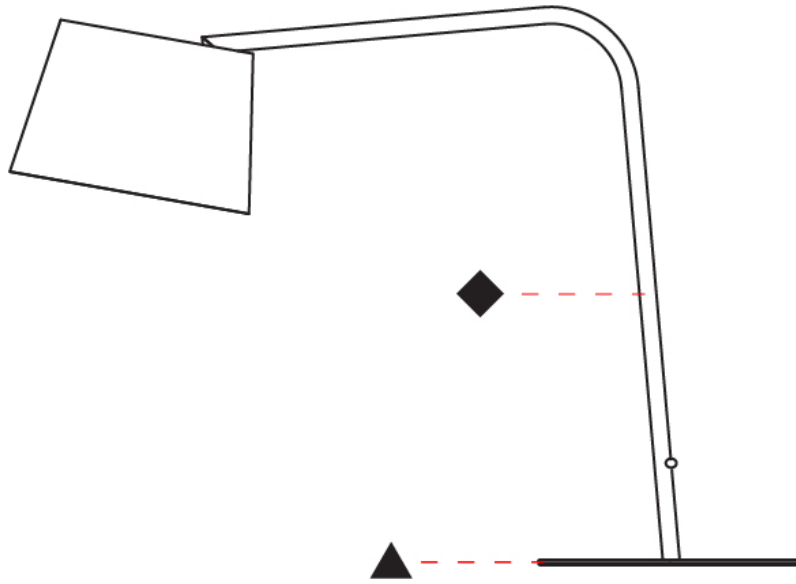

D54048-

PROJECT _____

TYPE _____

SPECIFIER _____

QUANTITY _____

DATE _____

D