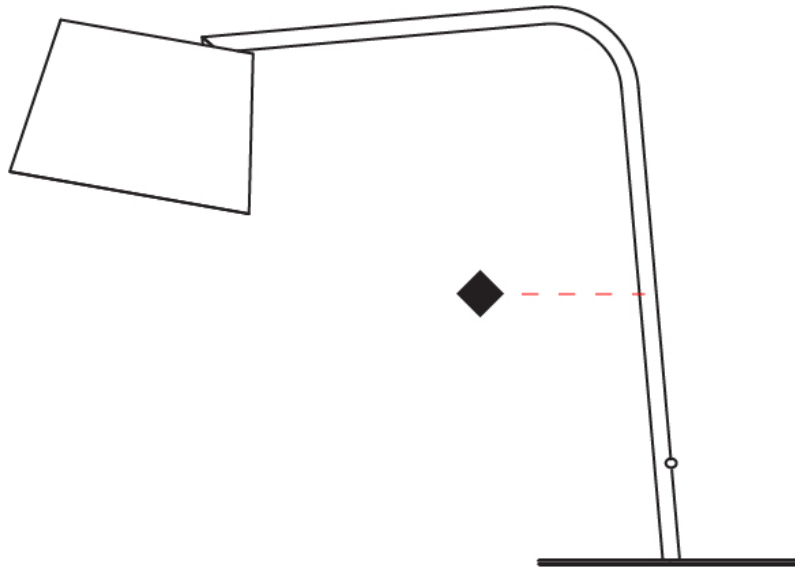

D54008-

PROJECT _____

TYPE _____

SPECIFIER _____

QUANTITY _____

DATE _____