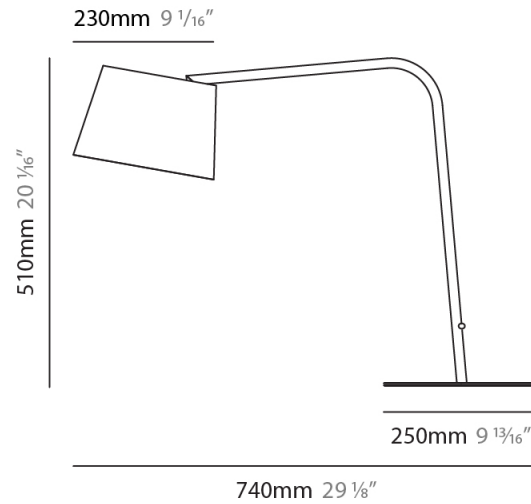

EXCENTRICA PORTABLE

D54008-

base number   Finish
Options

PROJECT	_____
TYPE	_____
SPECIFIER	_____
QUANTITY	_____
DATE	_____

1. To build a product code in our configurator select the specify button on the base model # product page
2. To build a manual product code on this datasheet choose from the options listed below in blue font and add the suffix to the base model #

GENERAL

Series: Excentrica
Brand: Fambuena
Division: Design
Mounting Type: Portable
Mounting Location: Table
Subcategory: Table

PHYSICAL

Shape: Cylinder
Diameter (mm): 230
Diameter (in): 9 1/16
Height (mm): 510
Height (in): 20 1/16
Extension (mm): 740
Extension (in): 29 1/8
Light Distribution: Direct
Diffuser: Cotton Shade
Fixture Finish: WHI / BLK
Holder Finish: WHI / BLK
Fixture Material: Metal
Upon Request: Bolt Down

ELECTRICAL

Number of Lamps: 1
Lamp Type: LED Retrofit
Lamp Shape: B10
Bulb Included: Bulb Not Included
Max. Wattage Per Lamp (W): 4
Lamp Base: E12
Input Voltage (V): 120

LED

OPTICAL

RATINGS AND CERTIFICATIONS

Certified By: Certified for North American Standards
IP rating: IP20