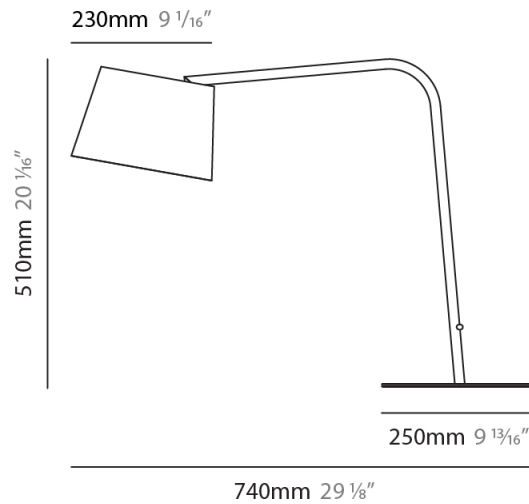

PROJECT	_____
TYPE	_____
SPECIFIER	_____
QUANTITY	_____
DATE	_____

EXCENTRICA PORTABLE

D54048- _____ - _____
base number   Finish   Finish
                         Options   Options

1. To build a product code in our configurator select the specify button on the base model # product page
2. To build a manual product code on this datasheet choose from the options listed below in blue font and add the suffix to the base model #

GENERAL

Series: Excentrica
Brand: Fambuena
Division: Design
Mounting Type: Portable
Mounting Location: Table
Subcategory: Table

PHYSICAL

Shape: Cylinder
Diameter (mm): 230
Diameter (in): 9 1/16
Height (mm): 510
Height (in): 20 1/16
Extension (mm): 740
Extension (in): 29 1/8
Light Distribution: Direct
Diffuser: Cotton Shade
Fixture Finish: BRA / PWT
Holder Finish: BLM / WHM
Fixture Material: Metal / Marble
Upon Request: Bolt Down

ELECTRICAL

Number of Lamps: 1
Lamp Type: LED Retrofit
Lamp Shape: B10
Bulb Included: Bulb Not Included
Max. Wattage Per Lamp (W): 4
Lamp Base: E12
Input Voltage (V): 120

LED

OPTICAL

RATINGS AND CERTIFICATIONS

Certified By: Certified for North American Standards
IP rating: IP20