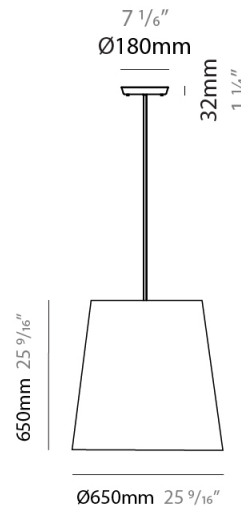

EXCENTRICA SUSPENSION

D51021-

base number   Finish
Options

1. To build a product code in our configurator select the specify button on the base model # product page
2. To build a manual product code on this datasheet choose from the options listed below in blue font and add the suffix to the base model #

GENERAL

Series: Excentrica
Brand: Fambuena
Division: Design
Mounting Type: Suspension
Mounting Location: Ceiling
Subcategory: Ambient

PHYSICAL

Shape: Cylinder
Diameter (mm): 650
Diameter (in): 25 ⁹/₁₆
Height (mm): 650
Height (in): 25 ⁹/₁₆
Max. Overall Height (mm): 2650
Max. Overall Height (in): 104 ⁵/₁₆
Light Distribution: Direct
Diffuser: Cotton Shade
Fixture Finish: WHI / BLK / BRA / PWT
Fixture Material: Metal
Cable Details: Cable length 2000mm / 79"

ELECTRICAL

Number of Lamps: 1
Lamp Type: LED Retrofit
Lamp Shape: A19
Bulb Included: Bulb Not Included
Max. Wattage Per Lamp (W): 12
Lamp Base: E26
Input Voltage (V): 120
Upon Request: 277Vac / GU24

LED

OPTICAL

RATINGS AND CERTIFICATIONS

Certified By: Certified for North American Standards
IP rating: IP20

PROJECT
TYPE
SPECIFIER
QUANTITY
DATE