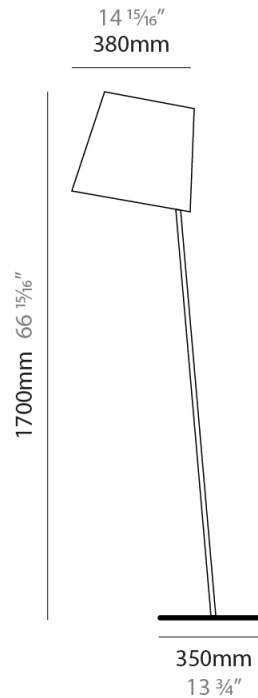

EXCENTRICA PORTABLE

D54049- _____ - _____

base number   Finish Options   Finish Options

1. To build a product code in our configurator select the specify button on the base model # product page
2. To build a manual product code on this datasheet choose from the options listed below in blue font and add the suffix to the base model #

GENERAL

Series: Excentrica
Partner: Fambuena
Division: Design
Installation: Portable
Product Type: Floor
Mounting Location: Floor
Light Distribution: Direct

PHYSICAL

Shape: Abstract
Diameter (mm): 380
Diameter (in): 14 ¹⁵/₁₆
Height (mm): 1700
Height (in): 66 ¹⁵/₁₆
Diffuser: Cotton Shade
[Fixture Finish: BRA / PWT](#)
Holder Finish: BLM / WHM
Fixture Material: Metal / Marble
Upon Request: Bolt Down

ELECTRICAL

Number of Lamps: 1
Lamp Type: LED Retrofit
Lamp Shape: A19
Bulb Included: Bulb Not Included
Max. Wattage Per Lamp (W): 12
Lamp Base: E26
Input Voltage (V): 120
Upon Request: 277Vac / GU24

LED

OPTICAL

RATINGS AND CERTIFICATIONS

Certified By: Certified for North American Standards
IP rating: IP20

PROJECT
TYPE
SPECIFIER
QUANTITY
DATE