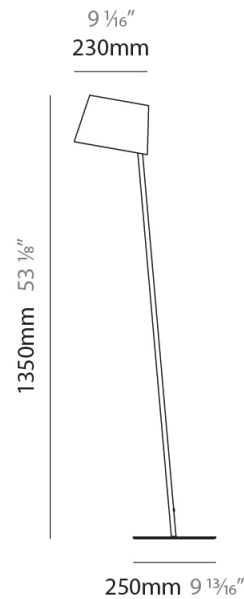

EXCENTRICA PORTABLE

D54051- _____ - _____
base number   Finish   Finish
                         Options   Options

1. To build a product code in our configurator select the specify button on the base model # product page
2. To build a manual product code on this datasheet choose from the options listed below in blue font and add the suffix to the base model #

GENERAL

Series: Excentrica
Partner: Fambuena
Division: Design
Installation: Portable
Product Type: Floor
Mounting Location: Floor
Light Distribution: Direct

PHYSICAL

Shape: Cylinder
Diameter (mm): 230
Diameter (in): 9 1/16
Height (mm): 1350
Height (in): 53 1/8
Diffuser: Cotton Shade
Fixture Finish: [BRA / PWT](#)
Holder Finish: BLM / WHM
Fixture Material: Metal / Marble

ELECTRICAL

Number of Lamps: 1
Lamp Type: LED Retrofit
Lamp Shape: B10
Bulb Included: Bulb Not Included
Max. Wattage Per Lamp (W): 4
Lamp Base: E12
Input Voltage (V): 120

LED

OPTICAL

RATINGS AND CERTIFICATIONS

Certified By: Certified for North American Standards
IP rating: IP20

PROJECT
TYPE
SPECIFIER
QUANTITY
DATE