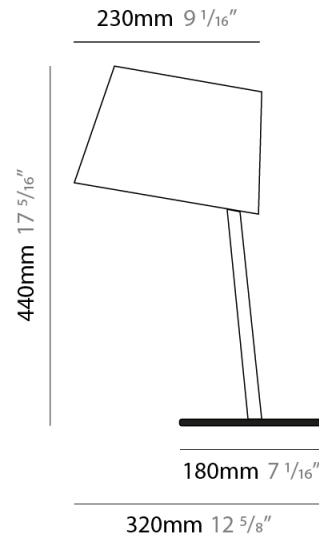

EXCENTRICA PORTABLE

D54047- -

base number   Finish Options   Finish Options

1. To build a product code in our configurator select the specify button on the base model # product page
2. To build a manual product code on this datasheet choose from the options listed below in blue font and add the suffix to the base model #

GENERAL

Series: Excentrica
Brand: Fambuena
Division: Design
Mounting Type: Portable
Mounting Location: Table
Subcategory: Table

PHYSICAL

Shape: Cylinder
Diameter (mm): 230
Diameter (in): 9 1/16
Height (mm): 440
Height (in): 17 5/16
Light Distribution: Direct
Diffuser: Cotton Shade
Fixture Finish: [BRA / PWT](#)
Holder Finish: [BLM / WHM](#)
Fixture Material: [Metal / Marble](#)
Upon Request: Bolt Down

ELECTRICAL

Number of Lamps: 1
Lamp Type: LED Retrofit
Lamp Shape: B10
Bulb Included: Bulb Not Included
Max. Wattage Per Lamp (W): 4
Lamp Base: E12
Input Voltage (V): 120

LED

OPTICAL

RATINGS AND CERTIFICATIONS

Certified By: Certified for North American Standards
IP rating: IP20

PROJECT _____
TYPE _____
SPECIFIER _____
QUANTITY _____
DATE _____