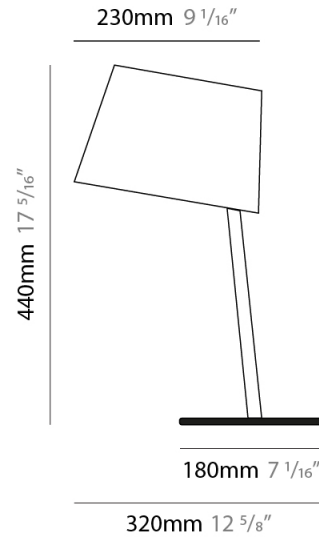

EXCENTRICA PORTABLE

D54007-

base number   Finish
Options

PROJECT
TYPE
SPECIFIER
QUANTITY
DATE

1. To build a product code in our configurator select the specify button on the base model # product page
2. To build a manual product code on this datasheet choose from the options listed below in blue font and add the suffix to the base model #

GENERAL

Series: Excentrica
Brand: Fambuena
Division: Design
Mounting Type: Portable
Mounting Location: Table
Subcategory: Table

PHYSICAL

Shape: Cylinder
Diameter (mm): 230
Diameter (in): 9 ¹/₁₆
Height (mm): 440
Height (in): 17 ⁵/₁₆
Light Distribution: Direct
Diffuser: Cotton Shade
Fixture Finish: WHI / BLK
Holder Finish: WHI / BLK
Fixture Material: Metal
Upon Request: Bolt Down

ELECTRICAL

Number of Lamps: 1
Lamp Type: LED Retrofit
Lamp Shape: B10
Bulb Included: Bulb Not Included
Max. Wattage Per Lamp (W): 4
Lamp Base: E12
Input Voltage (V): 120

LED

OPTICAL

RATINGS AND CERTIFICATIONS

Certified By: Certified for North American Standards
IP rating: IP20