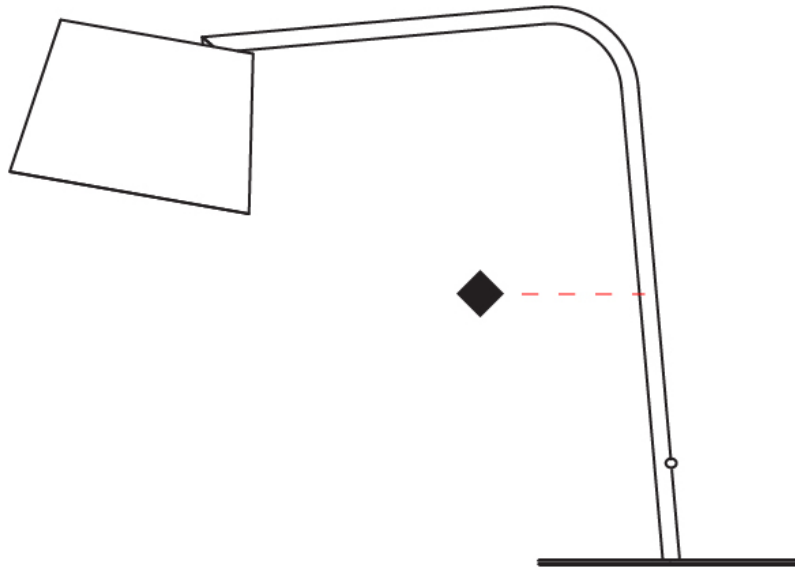

D54008-

PROJECT

TYPE

SPECIFIER

QUANTITY

DATE