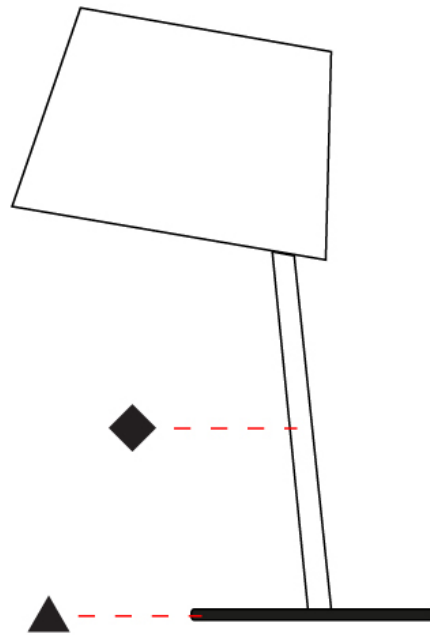

D54047-

PROJECT

TYPE

SPECIFIER

QUANTITY

DATE

D