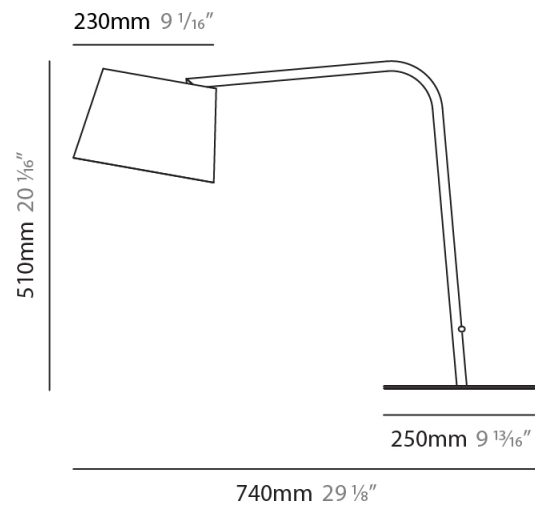

EXCENTRICA PORTABLE

D54048- -

base number   Finish Options   Finish Options

PROJECT _____
TYPE _____
SPECIFIER _____
QUANTITY _____
DATE _____

1. To build a product code in our configurator select the specify button on the base model # product page
2. To build a manual product code on this datasheet choose from the options listed below in blue font and add the suffix to the base model #

GENERAL

Series: Excentrica
Brand: Fambuena
Division: Design
Mounting Type: Portable
Mounting Location: Table
Subcategory: Table

PHYSICAL

Shape: Cylinder
Diameter (mm): 230
Diameter (in): 9 1/16
Height (mm): 510
Height (in): 20 1/16
Extension (mm): 740
Extension (in): 29 1/8
Light Distribution: Direct
Diffuser: Cotton Shade
Fixture Finish: [BRA / PWT](#)
Holder Finish: [BLM / WHM](#)
Fixture Material: Metal / Marble
Upon Request: Bolt Down

ELECTRICAL

Number of Lamps: 1
Lamp Type: LED Retrofit
Lamp Shape: B10
Bulb Included: Bulb Not Included
Max. Wattage Per Lamp (W): 4
Lamp Base: E12
Input Voltage (V): 120

LED

OPTICAL

RATINGS AND CERTIFICATIONS

Certified By: Certified for North American Standards
IP rating: IP20