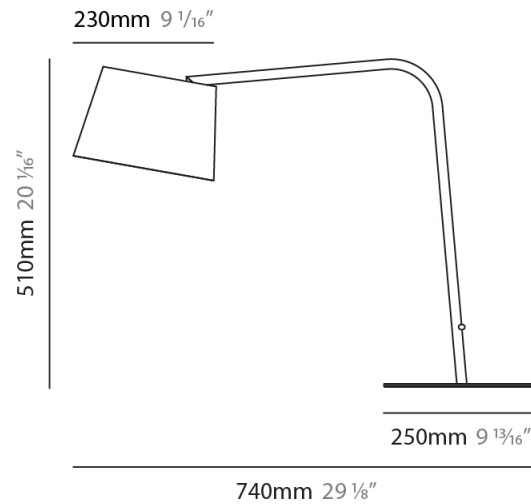

PROJECT	_____
TYPE	_____
SPECIFIER	_____
QUANTITY	_____
DATE	_____

EXCENTRICA PORTABLE

D54048- _____ - _____
base number   Finish   Finish
                         Options   Options

1. To build a product code in our configurator select the specify button on the base model # product page
2. To build a manual product code on this datasheet choose from the options listed below in blue font and add the suffix to the base model #

GENERAL

Series: Excentrica
Brand: Fambuena
Division: Design
Mounting Type: Portable
Mounting Location: Table
Subcategory: Table

PHYSICAL

Shape: Cylinder
Diameter (mm): 230
Diameter (in): 9 1/16
Height (mm): 510
Height (in): 20 1/16
Extension (mm): 740
Extension (in): 29 1/8
Light Distribution: Direct
Diffuser: Cotton Shade
Fixture Finish: [BRA / PWT](#)
Holder Finish: [BLM / WHM](#)
Fixture Material: Metal / Marble
Upon Request: Bolt Down

ELECTRICAL

Number of Lamps: 1
Lamp Type: LED Retrofit
Lamp Shape: B10
Bulb Included: Bulb Not Included
Max. Wattage Per Lamp (W): 4
Lamp Base: E12
Input Voltage (V): 120

LED

OPTICAL

RATINGS AND CERTIFICATIONS

Certified By: Certified for North American Standards
IP rating: IP20