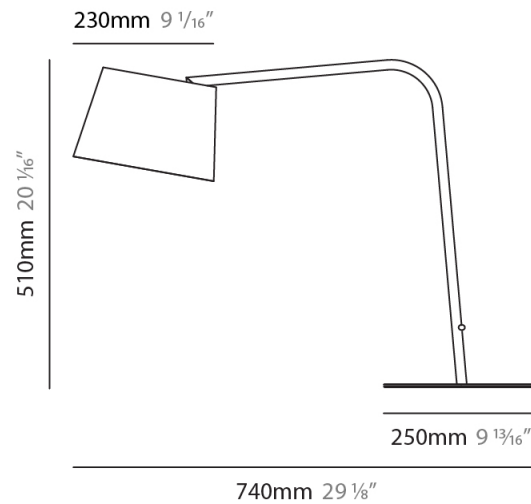

PROJECT
TYPE
SPECIFIER
QUANTITY
DATE

EXCENTRICA PORTABLE

D54008-

base number   Finish
Options

1. To build a product code in our configurator select the specify button on the base model # product page
2. To build a manual product code on this datasheet choose from the options listed below in blue font and add the suffix to the base model #

GENERAL

Series: Excentrica
Brand: Fambuena
Division: Design
Mounting Type: Portable
Mounting Location: Table
Subcategory: Table

PHYSICAL

Shape: Cylinder
Diameter (mm): 230
Diameter (in): 9 1/16
Height (mm): 510
Height (in): 20 1/16
Extension (mm): 740
Extension (in): 29 1/8
Light Distribution: Direct
Diffuser: Cotton Shade
Fixture Finish: WHI / BLK
Holder Finish: WHI / BLK
Fixture Material: Metal
Upon Request: Bolt Down

ELECTRICAL

Number of Lamps: 1
Lamp Type: LED Retrofit
Lamp Shape: B10
Bulb Included: Bulb Not Included
Max. Wattage Per Lamp (W): 4
Lamp Base: E12
Input Voltage (V): 120

LED

OPTICAL

RATINGS AND CERTIFICATIONS

Certified By: Certified for North American Standards
IP rating: IP20