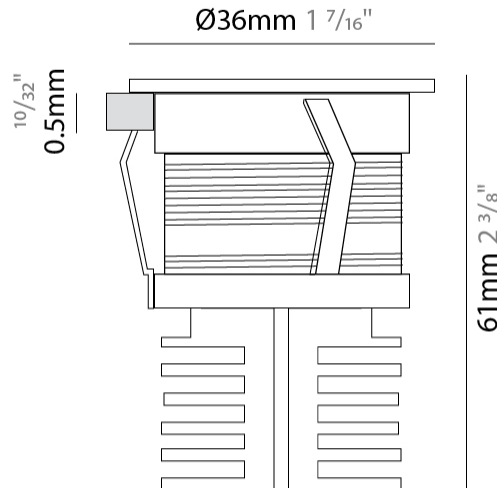

GENERAL

Series: Eyes
 Subseries: Eyes Flat
 Partner: Side
 Division: Exterior
 Installation: Recessed
 Product Type: Downlight
 Mounting Location: Ceiling
 Light Distribution: Direct

PHYSICAL

Aperture Sizes In-Ground Uplights: 1"
 Shape: Round
 Diameter (mm): 36
 Diameter (in): 1 7/16
 Depth (mm): 61
 Depth (in): 2 3/8
 Min. Recessing Depth (mm): 66
 Min. Recessing Depth (in): 2 5/8
 Weight (kg): 0.06
 Weight (lbs): 0.13
 Diffuser: Transparent methacrylate
 Gasket: Silicone rubber
 Fixture Finish: Chrome
 Fixture Material: Aluminum Die Cast
 Cut-out Measurements: 28mm / 1 3/32

Certified By: Certified for North American Standards
 IP rating: IP68

0.08kg / 0.18 lbs

28mm 1 1/8"

EYES FLAT RECESSED

E10R0015-

base number _____ Color _____
 Temperature _____

- To build a product code in our configurator select the specify button on the base model # product page
- To build a manual product code on this datasheet choose from the options listed below in blue font and add the suffix to the base model #