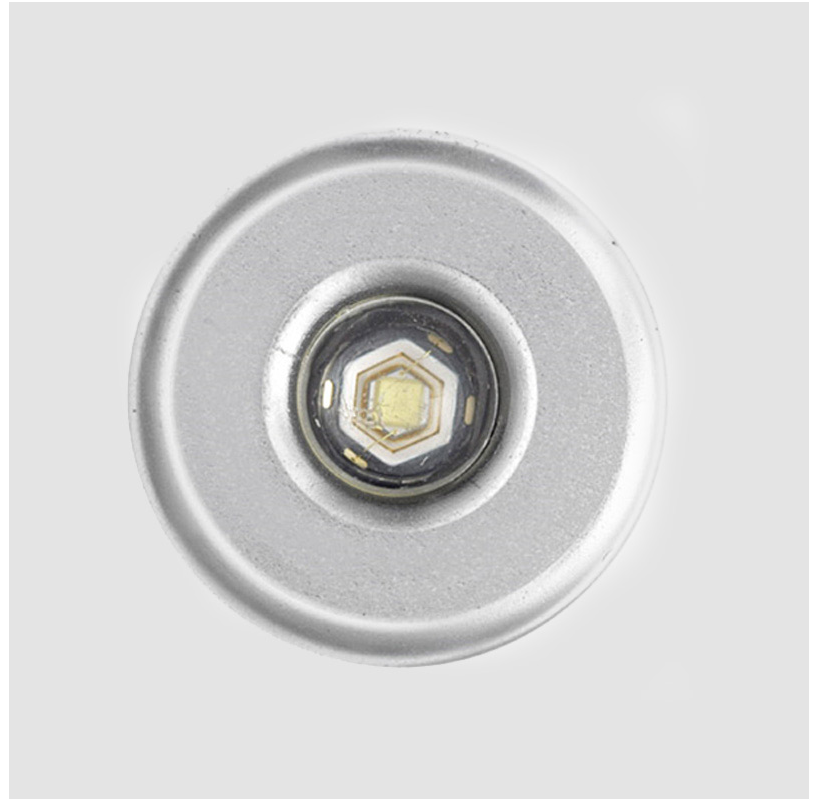

GENERAL

Series: Eyes
Subseries: Eyes Round
Partner: Side
Division: Exterior
Installation: Recessed
Product Type: Downlight
Mounting Location: Ceiling
Light Distribution: Direct

PHYSICAL

Aperture Sizes - Downlights: 1"
Shape: Round
Diameter (mm): 20
Diameter (in): 13/16
Height (mm): 28
Height (in): 1 1/8
Min. Recessing Depth (mm): 33
Min. Recessing Depth (in): 1 5/16
Weight (kg): 0.02
Weight (lbs): 0.044
Gasket: Silicon rubber
Fixture Finish: Chrome
Fixture Material: Aluminum Die Cast

ELECTRICAL

Lamp Type: LED (Zhaga Standard)
Total Output Wattage (W): 1.2
Dimming: 0-10V Dimming / Phase Dimming (120Vac Only)
Driver Included: No
Driver Location: Remote
Driver Type: Constant Current - 120 / 277Vac
Input Voltage (V): 120 - 277
Constant Current (mA): 350
Upon Request: (Not included - see components [IP65 or higher enclosure to be supplied by others]) Remote: 0-10Vdc dimming / Phase dimming @120Vac only / 277Vac

LED

Number of LEDs: 1
Color Temperature (°K): 3000 / 4000
Max. Delivered Lumen (lm): 58.4 / 64.9
Nominal Lumen (lm): 120 / 125
CRI: >80 CRI
Lamp Life (hrs): 50000

OPTICAL

Optic°: 100

RATINGS AND CERTIFICATIONS

Certified By: Certified for North American Standards
IP rating: IP68