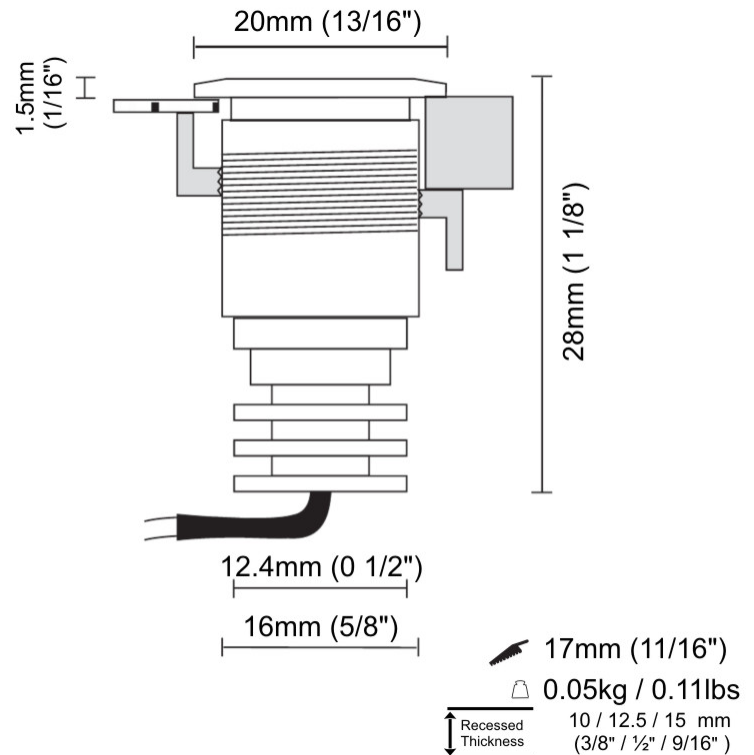

GENERAL

Series: Eyes _____
Subseries: Eyes Square _____
Partner: Side _____
Division: Exterior _____
Installation: Recessed _____
Product Type: Downlight _____
Mounting Location: Ceiling _____
Light Distribution: Direct _____

PHYSICAL

Aperture Sizes - Downlights: 1" _____
Shape: Square _____
Length (mm): 20 _____
Length (in): 13/16 _____
Width (mm): 20 _____
Width (in): 13/16 _____
Depth (mm): 28 _____
Depth (in): 1 1/8 _____
Min. Recessing Depth (mm): 33 _____
Min. Recessing Depth (in): 1 5/16 _____
Weight (kg): 0.02 _____
Weight (lbs): 0.044 _____
Gasket: Silicon rubber _____
Fixture Finish: Chrome _____
Fixture Material: Aluminum Die Cast _____

ELECTRICAL

Lamp Type: LED (Zhaga Standard) _____
Total Output Wattage (W): 1.2 _____
Dimming: Non-Dimming / Phase Dimming (120Vac only) / 0-10V Dimming _____
Driver Included: No _____
Driver Location: Remote _____
Driver Type: Constant Current - 120 / 277Vac _____
Driver Class: Class 2 _____
Input Voltage (V): 120 - 277 _____
Constant Current (mA): 350 _____

LED

Number of LEDs: 1 _____
Color Temperature (°K): 3000 / 4000 _____
Max. Delivered Lumen (lm): 58.4 / 64.9 _____
Nominal Lumen (lm): 120 / 125 _____
CRI: >80 CRI _____
Lamp Life (hrs): 50000 _____

OPTICAL

Optic°: 100 _____

RATINGS AND CERTIFICATIONS

Certified By: Certified for North American Standards _____
IP rating: IP68 _____