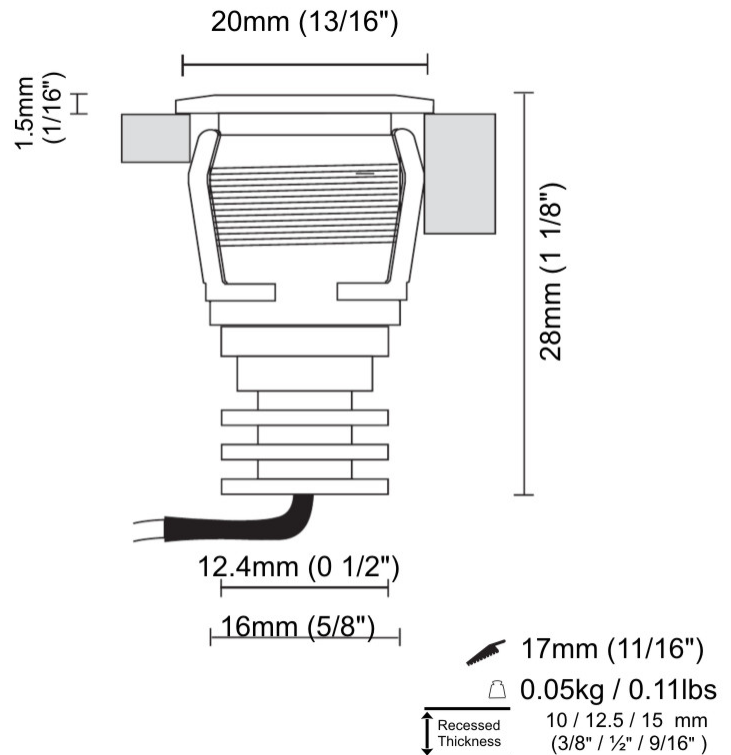

GENERAL

Series: Eyes
Subseries: Eyes Round
Partner: Side
Division: Exterior
Installation: Recessed
Product Type: Downlight
Mounting Location: Ceiling
Light Distribution: Direct

PHYSICAL

Aperture Sizes - Downlights: 1"
Shape: Round
Diameter (mm): 20
Diameter (in): 13/16
Height (mm): 28
Height (in): 1 1/8
Min. Recessing Depth (mm): 33
Min. Recessing Depth (in): 1 5/16
Weight (kg): 0.02
Weight (lbs): 0.044
Gasket: Silicon rubber
Fixture Finish: Chrome
Fixture Material: Aluminum Die Cast

ELECTRICAL

Lamp Type: LED (Zhaga Standard)
Total Output Wattage (W): 1.2
Dimming: 0-10V Dimming / Phase Dimming (120Vac Only)
Driver Included: No
Driver Location: Remote
Driver Type: Constant Current - 120 / 277Vac
Input Voltage (V): 120 - 277
Constant Current (mA): 350
Upon Request: (Not included - see components [IP65 or higher enclosure to be supplied by others]) Remote: 0-10Vdc dimming / Phase dimming @120Vac only / 277Vac

LED

Number of LEDs: 1
Color Temperature (°K): 3000 / 4000
Max. Delivered Lumen (lm): 58.4 / 64.9
Nominal Lumen (lm): 120 / 125
CRI: >80 CRI
Lamp Life (hrs): 50000

OPTICAL

Optic°: 100

RATINGS AND CERTIFICATIONS

Certified By: Certified for North American Standards
IP rating: IP68