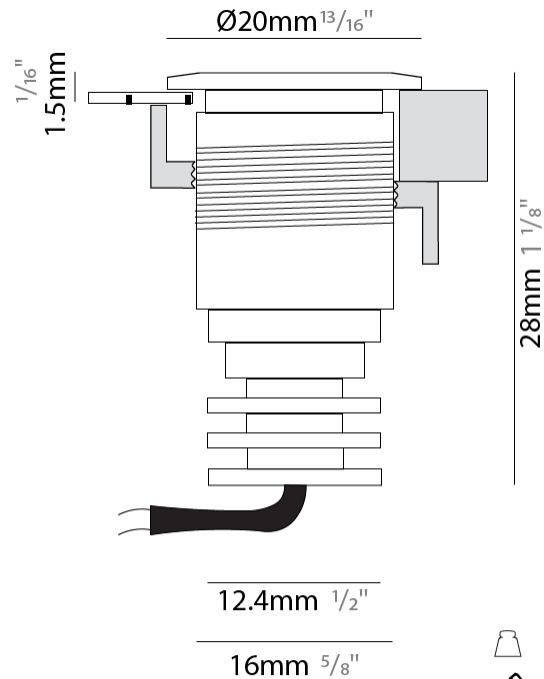

GENERAL

Series: Eyes
 Subseries: Eyes Flat
 Partner: Side
 Division: Exterior
 Installation: Recessed
 Product Type: Downlight
 Mounting Location: Ceiling
 Light Distribution: Direct

PHYSICAL

Aperture Sizes In-Ground Uplights: 1"
 Shape: Round
 Diameter (mm): 36
 Diameter (in): 1 7/16
 Depth (mm): 61
 Depth (in): 2 3/8
 Min. Recessing Depth (mm): 66
 Min. Recessing Depth (in): 2 5/8
 Weight (kg): 0.06
 Weight (lbs): 0.13
 Diffuser: Transparent methacrylate
 Gasket: Silicone rubber
 Fixture Finish: Chrome
 Fixture Material: Aluminum Die Cast
 Cut-out Measurements: 28mm / 1 3/32

OPTICAL

Optic°: 100 _____

RATINGS AND CERTIFICATIONS

Certified By: Certified for North American Standards _____
 IP rating: IP68 _____

	0.08kg / 0.18 lbs
	28mm 1 1/8"
	10 / 12.5 / 15 mm
	3/8" / 1/2" / 9/16"

PHYSICAL

Aperture Sizes - Downlights: 1" _____
 Shape: Square _____
 Length (mm): 20 _____
 Length (in): 13/16 _____
 Width (mm): 20 _____
 Width (in): 13/16 _____
 Depth (mm): 28 _____
 Depth (in): 1 1/8 _____
 Min. Recessing Depth (mm): 33 _____
 Min. Recessing Depth (in): 1 5/16 _____
 Weight (kg): 0.02 _____
 Weight (lbs): 0.044 _____
 Gasket: Silicon rubber _____
 Fixture Finish: Chrome _____
 Fixture Material: Aluminum Die Cast _____

GENERAL

Series: Eyes
 Subseries: Eyes Round
 Partner: Side
 Division: Exterior
 Installation: Recessed
 Product Type: Downlight
 Mounting Location: Ceiling
 Light Distribution: Direct

PHYSICAL

Aperture Sizes - Downlights: 1"
 Shape: Round
 Diameter (mm): 20
 Diameter (in): 13/16
 Height (mm): 28
 Height (in): 1 1/8
 Min. Recessing Depth (mm): 33
 Min. Recessing Depth (in): 1 5/16
 Weight (kg): 0.02
 Weight (lbs): 0.044
 Gasket: Silicon rubber
 Fixture Finish: Chrome
 Fixture Material: Aluminum Die Cast