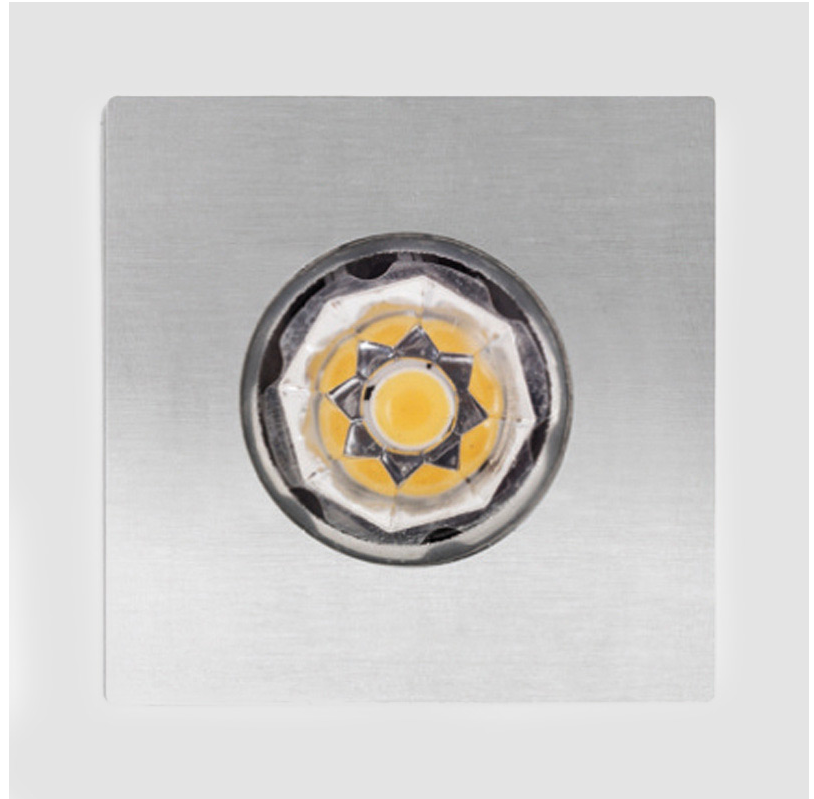

PHYSICAL

Aperture Sizes In-Ground Uplights: 1" _____
Shape: Square _____
Length (mm): 36 _____
Length (in): 1 7/16 _____
Width (mm): 36 _____
Width (in): 1 7/16 _____
Height (mm): 61 _____
Height (in): 2 3/8 _____
Min. Recessing Depth (mm): 66 _____
Min. Recessing Depth (in): 2 5/8 _____
Weight (kg): 0.08 _____
Weight (lbs): 0.18 _____
Diffuser: Transparent methacrylate _____
Gasket: Silicon rubber _____
Fixture Finish: Chrome _____
Fixture Material: Aluminum Die Cast _____

ELECTRICAL

Lamp Type: LED (Zhaga Standard) _____
Input Wattage (W): 4.5 _____
Total Output Wattage (W): 3 _____
Dimming: Non-Dimming / Phase Dimming (120Vac only) / 0-10V Dimming _____
Driver Included: No _____
Driver Location: Remote _____
Driver Type: Constant Current - 120 / 277Vac _____
Driver Class: Class 2 _____
Input Voltage (V): 120 - 277 _____
Constant Current (MA): 350 _____
Constant Voltage (V): 8.75 _____
Upon Request: Requires a minimum of 2 fixtures for 0-10V dimming options _____

LED

Color Temperature (°K): 3000 / 4000 _____
Max. Delivered Lumen (lm): 285 / 300 _____
Nominal Lumen (lm): 350 / 380 _____
CRI: >80 CRI _____
Lamp Life (hrs): 50000 _____

OPTICAL

Optic°: 45 _____

RATINGS AND CERTIFICATIONS

Certified By: Certified for North American Standards _____
IP rating: IP68 _____

0.08kg / 0.18 lbs

28mm 1 1/8"