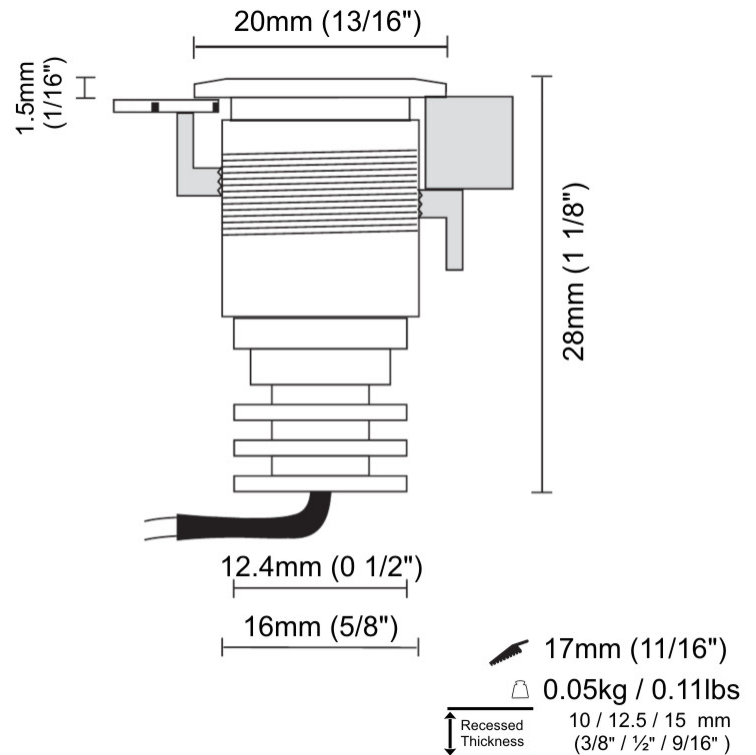

GENERAL

Series: Eyes
Subseries: Eyes Square
Partner: Side
Division: Exterior
Installation: Recessed
Product Type: Downlight
Mounting Location: Ceiling
Light Distribution: Direct

PHYSICAL

Aperture Sizes - Downlights: 1"
Shape: Square
Length (mm): 20
Length (in): 13/16
Width (mm): 20
Width (in): 13/16
Depth (mm): 28
Depth (in): 1 1/8
Min. Recessing Depth (mm): 33
Min. Recessing Depth (in): 1 5/16
Weight (kg): 0.05
Weight (lbs): 0.11
Gasket: Silicon rubber
Fixture Finish: Chrome
Fixture Material: Aluminum Die Cast

ELECTRICAL

Lamp Type: LED (Zhaga Standard)
Total Output Wattage (W): 1.2
Dimming: 0-10V Dimming / Phase Dimming (120Vac Only)
Driver Included: No
Driver Location: Remote
Driver Type: Constant Current - 120 / 277Vac
Input Voltage (V): 120 - 277
Constant Current (MA): 350
Upon Request: (Not included - see components [IP65 or higher enclosure to be supplied by others]) Remote: 0-10Vdc dimming / Phase dimming @120Vac only / 277Vac

LED

Number of LEDs: 1
Color Temperature (°K): 3000 / 4000
Max. Delivered Lumen (lm): 58.4 / 64.9
Nominal Lumen (lm): 120 / 125
CRI: >80 CRI
Lamp Life (hrs): 50000

OPTICAL

Optic°: 100

RATINGS AND CERTIFICATIONS

Certified By: Certified for North American Standards
IP rating: IP68