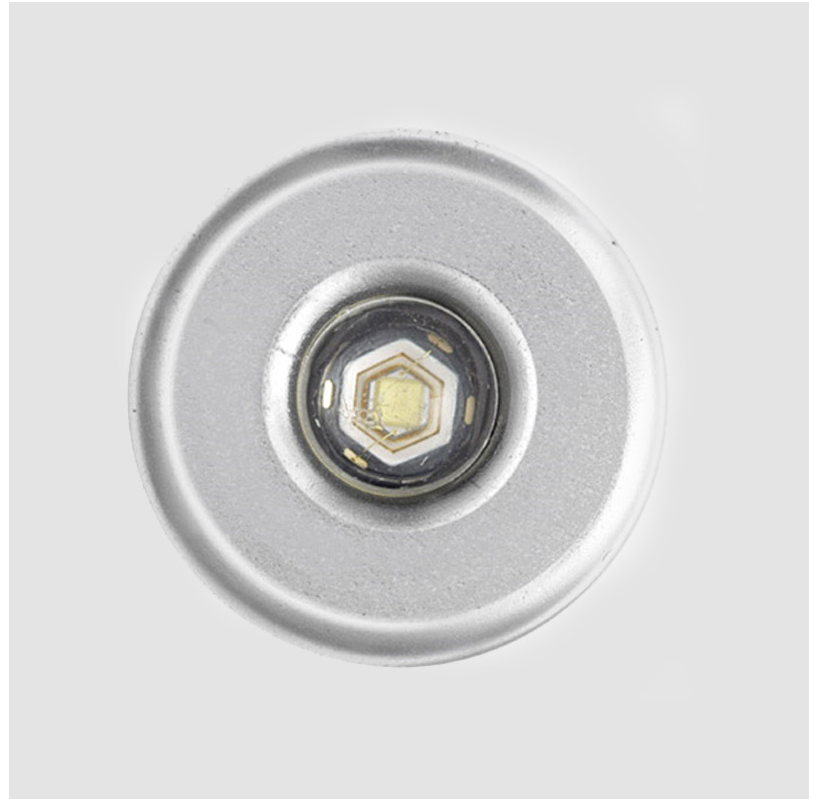

GENERAL

Series: Eyes _____
Subseries: Eyes Round _____
Partner: Side _____
Division: Exterior _____
Installation: Recessed _____
Product Type: Downlight _____
Mounting Location: Ceiling _____
Light Distribution: Direct _____

PHYSICAL

Aperture Sizes In-Ground Uplights: 1" _____
Shape: Round _____
Diameter (mm): 20 _____
Diameter (in): 13/16 _____
Depth (mm): 28 _____
Depth (in): 1 1/8 _____
Min. Recessing Depth (mm): 33 _____
Min. Recessing Depth (in): 1 5/16 _____
Weight (kg): 0.02 _____
Weight (lbs): 0.044 _____
Gasket: Silicon rubber _____
Fixture Finish: Chrome _____
Fixture Material: Aluminum Die Cast _____

ELECTRICAL

Lamp Type: LED (Zhaga Standard) _____
Input Wattage (W): 1.2 _____
Total Output Wattage (W): 1 _____
Dimming: Non-Dimming / Phase Dimming (120Vac only) / 0-10V Dimming _____
Driver Included: No _____
Driver Location: Remote _____
Driver Type: Constant Current - 120 / 277Vac _____
Driver Class: Class 2 _____
Input Voltage (V): 120 - 277 _____
Constant Current (MA): 350 _____

LED

Number of LEDs: 1 _____
Color Temperature (°K): 3000 / 4000 _____
Max. Delivered Lumen (lm): 58.4 / 64.9 _____
Nominal Lumen (lm): 120 / 125 _____
CRI: >80 CRI _____
Lamp Life (hrs): 50000 _____

OPTICAL

Optic°: 100 _____

RATINGS AND CERTIFICATIONS

Certified By: Certified for North American Standards _____
IP rating: IP68 _____

	0.08kg / 0.18 lbs
	28mm 1 1/8"
	10 / 12.5 / 15 mm
	3/8" / 1/2" / 9/16"