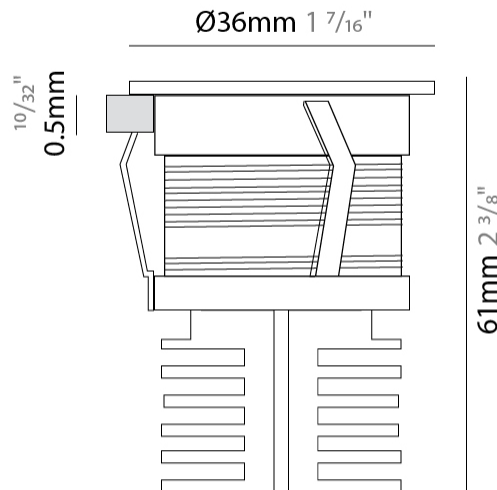

PHYSICAL

Aperture Sizes In-Ground Uplights: 1" _____
Shape: Square _____
Length (mm): 36 _____
Length (in): 1 7/16 _____
Width (mm): 36 _____
Width (in): 1 7/16 _____
Height (mm): 61 _____
Height (in): 2 3/8 _____
Min. Recessing Depth (mm): 66 _____
Min. Recessing Depth (in): 2 5/8 _____
Weight (kg): 0.08 _____
Weight (lbs): 0.18 _____
Diffuser: Transparent methacrylate _____
Gasket: Silicon rubber _____
Fixture Finish: Chrome _____
Fixture Material: Aluminum Die Cast _____

ELECTRICAL

Lamp Type: LED (Zhaga Standard) _____
Input Wattage (W): 4.5 _____
Total Output Wattage (W): 3 _____
Dimming: Non-Dimming / Phase Dimming (120Vac only) / 0-10V Dimming _____
Driver Included: No _____
Driver Location: Remote _____
Driver Type: Constant Current - 120 / 277Vac _____
Driver Class: Class 2 _____
Input Voltage (V): 120 - 277 _____
Constant Current (MA): 350 _____
Constant Voltage (V): 8.75 _____
Upon Request: Requires a minimum of 2 fixtures for 0-10V dimming options _____

LED

Color Temperature (°K): 3000 / 4000 _____
Max. Delivered Lumen (lm): 285 / 300 _____
Nominal Lumen (lm): 350 / 380 _____
CRI: >80 CRI _____
Lamp Life (hrs): 50000 _____

OPTICAL

Optic°: 45 _____

RATINGS AND CERTIFICATIONS

Certified By: Certified for North American Standards _____
IP rating: IP68 _____

0.08kg / 0.18 lbs

28mm 1 1/8"