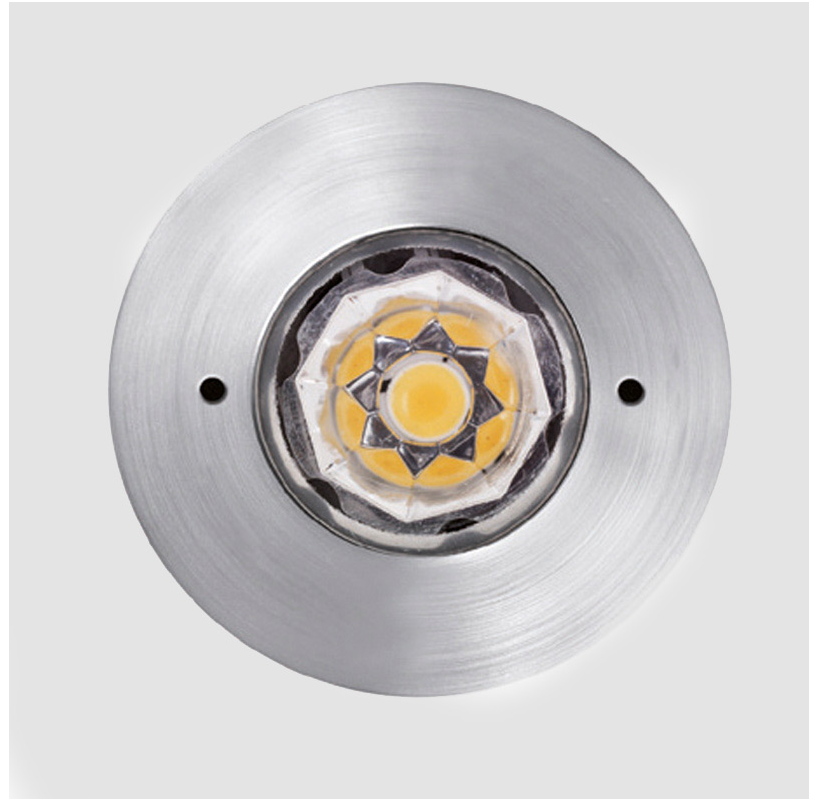

GENERAL

Series: Eyes _____
Subseries: Eyes _____
Partner: Side _____
Division: Exterior _____
Installation: Recessed _____
Product Type: Uplight _____
Mounting Location: In-Ground _____
Light Distribution: Uplight _____

PHYSICAL

Aperture Sizes In-Ground Uplights: 1" _____
Shape: Round _____
Diameter (mm): 36 _____
Diameter (in): 1 7/16 _____
Height (mm): 61 _____
Height (in): 2 3/8 _____
Min. Recessing Depth (mm): 66 _____
Min. Recessing Depth (in): 2 5/8 _____
Weight (kg): 0.08 _____
Weight (lbs): 0.18 _____
Diffuser: Methacrylate clear diffuser _____
Gasket: Silicon rubber _____
Fixture Finish: SSS _____
Fixture Material: Aluminum Die Cast _____

ELECTRICAL

Lamp Type: LED (Zhaga Standard) _____
Input Wattage (W): 3.5 _____
Total Output Wattage (W): 3.15 _____
Dimming: Non-Dimming / Phase Dimming (120Vac only) / 0-10V Dimming _____
Driver Included: No _____
Driver Location: Remote _____
Driver Type: Constant Current - 120 / 277Vac _____
Driver Class: Class 2 _____
Input Voltage (V): 120 - 277 _____
Constant Current (MA): 350 _____

LED

Color Temperature (°K): 3000 / 4000 _____
Max. Delivered Lumen (lm): 350 / 380 _____
CRI: >80 CRI _____
Lamp Life (hrs): 50000 _____

OPTICAL

Optic°: 45 _____

RATINGS AND CERTIFICATIONS

Certified By: Certified for North American Standards _____
IP rating: IP68 _____
IK Rating: IK07 _____

0.08 kg / 0.18 lbs