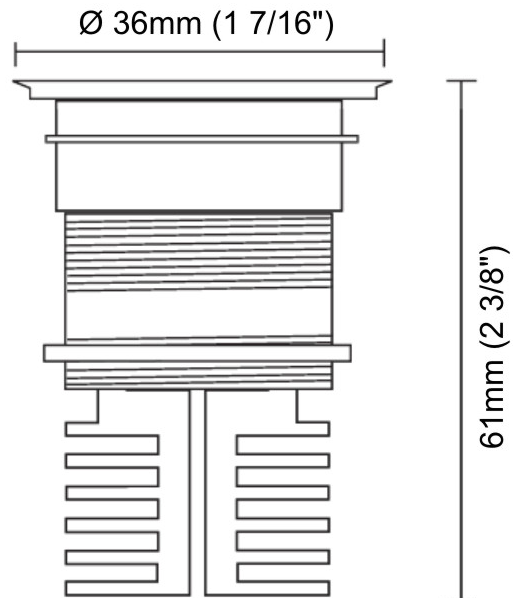

GENERAL

Series: Eyes _____
Subseries: Eyes _____
Partner: Side _____
Division: Exterior _____
Installation: Recessed _____
Product Type: Uplight _____
Mounting Location: In-Ground _____
Light Distribution: Uplight _____

PHYSICAL

Aperture Sizes In-Ground Uplights: 1" _____
Shape: Round _____
Diameter (mm): 36 _____
Diameter (in): 1 7/16 _____
Height (mm): 61 _____
Height (in): 2 3/8 _____
Min. Recessing Depth (mm): 66 _____
Min. Recessing Depth (in): 2 5/8 _____
Weight (kg): 0.08 _____
Weight (lbs): 0.18 _____
Diffuser: Methacrylate clear diffuser _____
Gasket: Silicon rubber _____
Fixture Finish: SSS _____
Fixture Material: Aluminum Die Cast _____

ELECTRICAL

Lamp Type: LED (Zhaga Standard) _____
Input Wattage (W): 3.5 _____
Total Output Wattage (W): 3.15 _____
Dimming: Non-Dimming / Phase Dimming (120Vac only) / 0-10V Dimming _____
Driver Included: No _____
Driver Location: Remote _____
Driver Type: Constant Current - 120 / 277Vac _____
Driver Class: Class 2 _____
Input Voltage (V): 120 - 277 _____
Constant Current (MA): 350 _____

LED

Color Temperature (°K): 3000 / 4000 _____
Max. Delivered Lumen (lm): 350 / 380 _____
CRI: >80 CRI _____
Lamp Life (hrs): 50000 _____

OPTICAL

Optic°: 45 _____

RATINGS AND CERTIFICATIONS

Certified By: Certified for North American Standards _____
IP rating: IP68 _____
IK Rating: IK07 _____

0.08 kg / 0.18 lbs