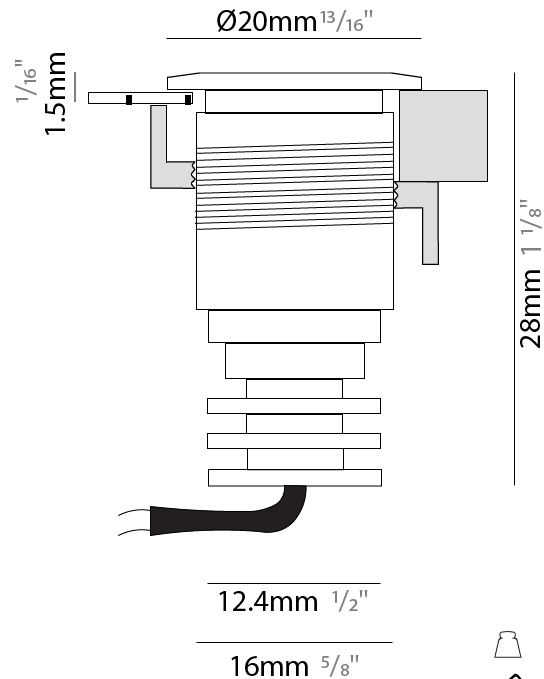

GENERAL

Series: Eyes
 Subseries: Eyes Round
 Brand: Side
 Division: Exterior
 Mounting Type: Recessed
 Mounting Location: Ceiling
 Subcategory: Downlight

PHYSICAL

Shape: Round
 Diameter (mm): 20
 Diameter (in): 13/16
 Depth (mm): 28
 Depth (in): 1 1/8
 Min. Recessing Depth (mm): 33
 Min. Recessing Depth (in): 1 5/16
 Light Distribution: Direct
 Weight (kg): 0.02
 Weight (lbs): 0.044
 Gasket: Silicon rubber
 Fixture Finish: Chrome
 Fixture Material: Aluminum Die Cast

Certified By: Certified for North American Standards
 IP rating: IP68

	0.08kg / 0.18 lbs
	28mm 1 1/8"
	10 / 12.5 / 15 mm 3/8" / 1/2" / 9/16"

EYES SQUARE RECESSED

E10R0113-

base number _____ Color _____
 Temperature _____

Shape: Square _____
 Length (mm): 20 _____
 Length (in): 13/16 _____
 Width (mm): 20 _____
 Width (in): 13/16 _____
 Depth (mm): 28 _____
 Depth (in): 1 1/8 _____
 Min. Recessing Depth (mm): 33 _____
 Min. Recessing Depth (in): 1 5/16 _____
 Light Distribution: Direct _____
 Weight (kg): 0.02 _____
 Weight (lbs): 0.044 _____
 Gasket: Silicon rubber _____
 Fixture Finish: Chrome _____
 Fixture Material: Aluminum Die Cast _____