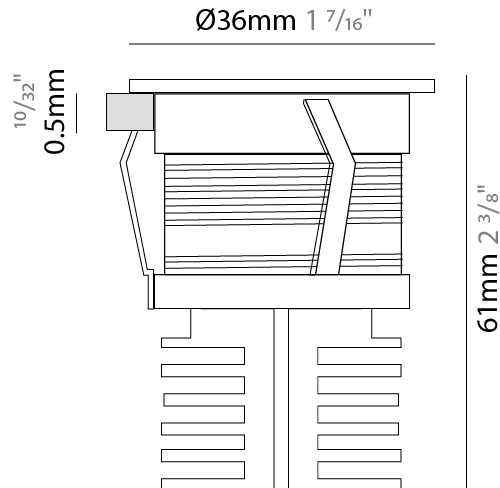

PHYSICAL

Shape: Square _____
 Length (mm): 36 _____
 Length (in): 1 7/16 _____
 Width (mm): 36 _____
 Width (in): 1 7/16 _____
 Height (mm): 61 _____
 Height (in): 2 3/8 _____
 Min. Recessing Depth (mm): 66 _____
 Min. Recessing Depth (in): 2 5/8 _____
 Light Distribution: Direct _____
 Weight (kg): 0.08 _____
 Weight (lbs): 0.18 _____
 Diffuser: Transparent methacrylate _____
 Gasket: Silicon rubber _____
 Fixture Finish: Chrome _____
 Fixture Material: Aluminum Die Cast _____

Certified By: Certified for North American Standards _____
 IP rating: IP68 _____

0.08kg / 0.18 lbs

28mm 1 1/8"

EYES SQUARE RECESSED

E10R0113-

base number _____ Color _____
 Temperature _____

- To build a product code in our configurator select the specify button on the base model # product page
- To build a manual product code on this datasheet choose from the options listed below in blue font and add the suffix to the base model #

Shape: Square _____
 Length (mm): 20 _____
 Length (in): 13/16 _____
 Width (mm): 20 _____
 Width (in): 13/16 _____
 Depth (mm): 28 _____
 Depth (in): 1 1/8 _____
 Min. Recessing Depth (mm): 33 _____
 Min. Recessing Depth (in): 1 5/16 _____
 Light Distribution: Direct _____
 Weight (kg): 0.02 _____
 Weight (lbs): 0.044 _____
 Gasket: Silicon rubber _____
 Fixture Finish: Chrome _____
 Fixture Material: Aluminum Die Cast _____

Shape: Square _____
 Length (mm): 20 _____
 Length (in): 13/16 _____
 Width (mm): 20 _____
 Width (in): 13/16 _____
 Depth (mm): 28 _____
 Depth (in): 1 1/8 _____
 Min. Recessing Depth (mm): 33 _____
 Min. Recessing Depth (in): 1 5/16 _____
 Light Distribution: Direct _____
 Weight (kg): 0.05 _____
 Weight (lbs): 0.11 _____
 Gasket: Silicon rubber _____
 Fixture Finish: Chrome _____
 Fixture Material: Aluminum Die Cast _____