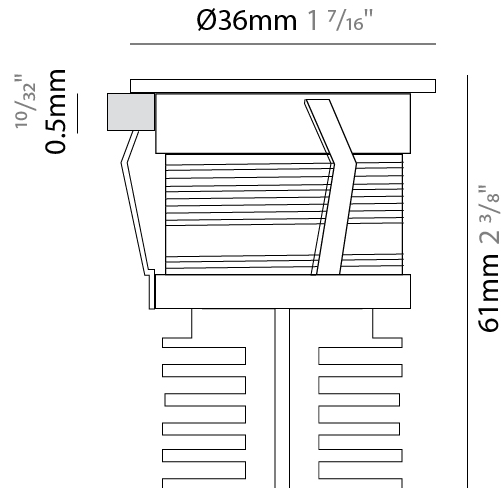

PHYSICAL

Shape: Square _____
 Length (mm): 36 _____
 Length (in): 1 7/16 _____
 Width (mm): 36 _____
 Width (in): 1 7/16 _____
 Height (mm): 61 _____
 Height (in): 2 3/8 _____
 Min. Recessing Depth (mm): 66 _____
 Min. Recessing Depth (in): 2 5/8 _____
 Light Distribution: Direct _____
 Weight (kg): 0.08 _____
 Weight (lbs): 0.18 _____
 Diffuser: Transparent methacrylate _____
 Gasket: Silicon rubber _____
 Fixture Finish: Chrome _____
 Fixture Material: Aluminum Die Cast _____

Certified By: Certified for North American Standards _____
 IP rating: IP68 _____

0.08kg / 0.18 lbs

28mm 1 1/8"

EYES SQUARE RECESSED

E10R0113-

base number _____ Color _____
 Temperature _____

- To build a product code in our configurator select the specify button on the base model # product page
- To build a manual product code on this datasheet choose from the options listed below in blue font and add the suffix to the base model #

Shape: Square _____
 Length (mm): 20 _____
 Length (in): 13/16 _____
 Width (mm): 20 _____
 Width (in): 13/16 _____
 Depth (mm): 28 _____
 Depth (in): 1 1/8 _____
 Min. Recessing Depth (mm): 33 _____
 Min. Recessing Depth (in): 1 5/16 _____
 Light Distribution: Direct _____
 Weight (kg): 0.02 _____
 Weight (lbs): 0.044 _____
 Gasket: Silicon rubber _____
 Fixture Finish: Chrome _____
 Fixture Material: Aluminum Die Cast _____

Shape: Square _____
 Length (mm): 20 _____
 Length (in): 13/16 _____
 Width (mm): 20 _____
 Width (in): 13/16 _____
 Depth (mm): 28 _____
 Depth (in): 1 1/8 _____
 Min. Recessing Depth (mm): 33 _____
 Min. Recessing Depth (in): 1 5/16 _____
 Light Distribution: Direct _____
 Weight (kg): 0.05 _____
 Weight (lbs): 0.11 _____
 Gasket: Silicon rubber _____
 Fixture Finish: Chrome _____
 Fixture Material: Aluminum Die Cast _____