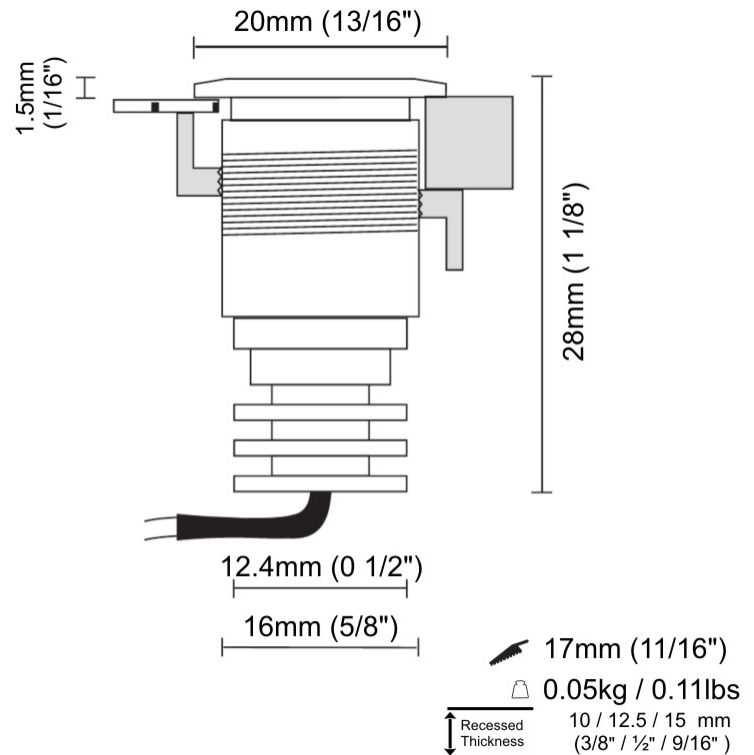

GENERAL

Series: Eyes _____
Subseries: Eyes Square _____
Brand: Side _____
Division: Exterior _____
Mounting Type: Recessed _____
Mounting Location: Ceiling _____
Subcategory: Downlight _____

PHYSICAL

Shape: Square _____
Length (mm): 20 _____
Length (in): 13/16 _____
Width (mm): 20 _____
Width (in): 13/16 _____
Depth (mm): 28 _____
Depth (in): 1 1/8 _____
Min. Recessing Depth (mm): 33 _____
Min. Recessing Depth (in): 1 5/16 _____
Light Distribution: Direct _____
Weight (kg): 0.02 _____
Weight (lbs): 0.044 _____
Gasket: Silicon rubber _____
Fixture Finish: Chrome _____
Fixture Material: Aluminum Die Cast _____

ELECTRICAL

Lamp Type: LED (Zhaga Standard) _____
Total Output Wattage (W): 1.2 _____
Dimming: Non-Dimming / Phase Dimming (120Vac only) / 0-10V Dimming _____
Driver Included: No _____
Driver Location: Remote _____
Driver Type: Constant Current - 120 / 277Vac _____
Driver Class: Class 2 _____
Input Voltage (V): 120 - 277 _____
Constant Current (MA): 350 _____

LED

Number of LEDs: 1 _____
Color Temperature (°K): 3000 / 4000 _____
Max. Delivered Lumen (lm): 58.4 / 64.9 _____
Nominal Lumen (lm): 120 / 125 _____
CRI: >80 CRI _____
Lamp Life (hrs): 50000 _____

OPTICAL

Optic°: 100° _____

RATINGS AND CERTIFICATIONS

Certified By: Certified for North American Standards _____
IP rating: IP68 _____