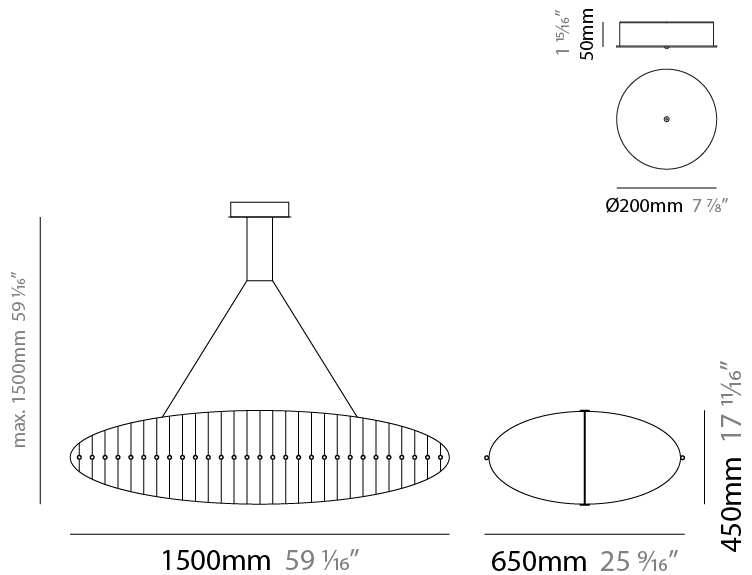

1. To build a product code in our configurator select the specify button on the base model # product page
2. To build a manual product code on this datasheet choose from the options listed below in blue font and add the suffix to the base model #

GENERAL

Series: Fieltebek
Partner: Quasar
Division: Design
Installation: Suspension
Product Type: Chandelier
Mounting Location: Ceiling

PHYSICAL

Shape: Abstract
Length (mm): 1500
Length (in): 59 1/16"
Width (mm): 650
Width (in): 25 9/16"
Height (mm): 450
Height (in): 17 11/16"
Max. Overall Height (mm): 1500
Max. Overall Height (in): 59 1/16"
Weight (kg): 6.5
Weight (lbs): 14.33
Fixture Finish: NIC / BRA
Fixture Material: Metal
Cable Details: 1500mm cable

ELECTRICAL

Number of Lamps: 56
Lamp Type: LED Retrofit
Input Wattage (W): 18.48
Bulb Included: Bulb Included
Max. Wattage Per Lamp (W): 0.33
Lamp Base: E10
Dimming: Non-Dimming / Phase Dimming (120vac Only)
Driver Included: Yes
Driver Location: Integrated
Driver Type: Constant Voltage - 120/277Vac
Driver Class: Class 2
Input Voltage (V): 120 - 277
Output Voltage (V): 12
Lamp Voltage (V): 12
Upon Request: (Not included - see components) Integral: 0-10Vdc dimming

LED

Color Temperature (°K): 2600 / 3000 / 3500
Max. Delivered Lumen (lm): 1288 (2600K)
CRI: >90 CRI
Lamp Life (hrs): 20000

OPTICAL

RATINGS AND CERTIFICATIONS

Certified By: Certified for North American Standards
IP rating: IP20