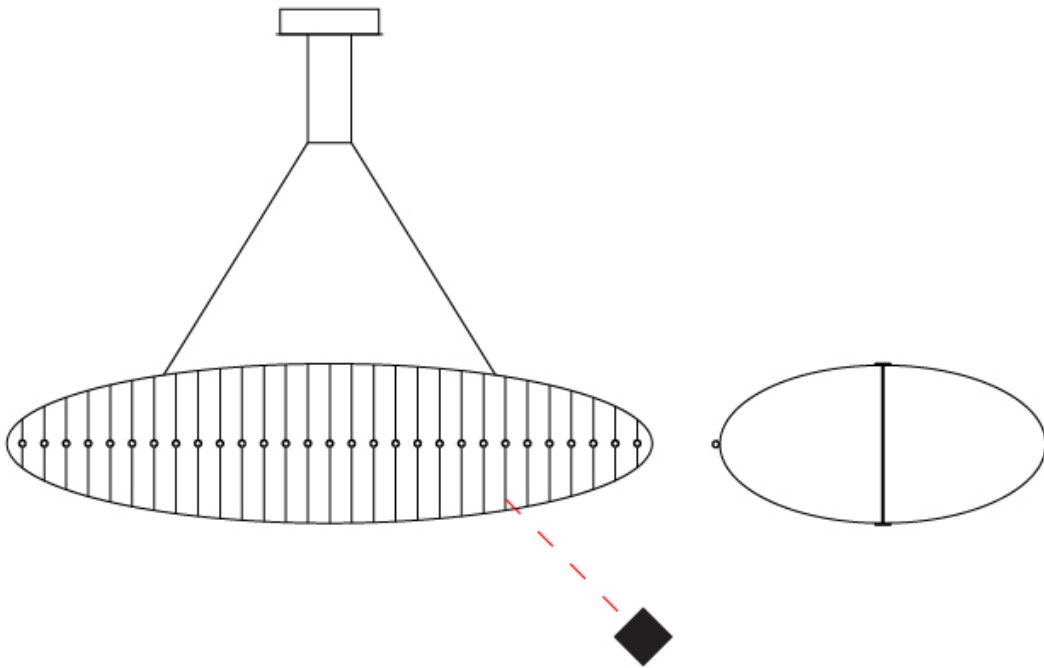

D101323-

PROJECT _____

TYPE _____

SPECIFIER _____

QUANTITY _____

DATE _____

D