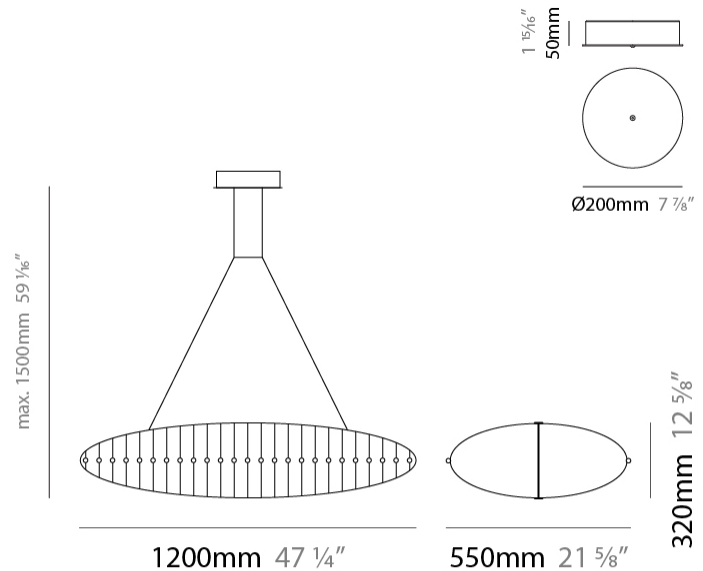

1. To build a product code in our configurator select the specify button on the base model # product page
2. To build a manual product code on this datasheet choose from the options listed below in blue font and add the suffix to the base model #

GENERAL

Series: Fieltebek
Partner: Quasar
Division: Design
Installation: Suspension
Product Type: Chandelier
Mounting Location: Ceiling

PHYSICAL

Shape: Abstract
Length (mm): 1200
Length (in): 47 1/4
Width (mm): 550
Width (in): 21 5/8
Height (mm): 320
Height (in): 12 5/8
Max. Overall Height (mm): 1500
Max. Overall Height (in): 59 1/16
Weight (kg): 6.5
Weight (lbs): 14.33
Fixture Finish: [NIC / BRA](#)
Fixture Material: Metal
Cable Details: 1500mm cable

ELECTRICAL

Number of Lamps: 48
Lamp Type: LED Retrofit
Input Wattage (W): 15.84
Bulb Included: Bulb Included
Max. Wattage Per Lamp (W): 0.33
Lamp Base: E10
Dimming: [Non-Dimming / Phase Dimming (120vac Only)](#)
Driver Included: Yes
Driver Location: Integrated
Driver Type: Constant Voltage - 120/277Vac
Driver Class: Class 2
Input Voltage (V): 120 - 277
Output Voltage (V): 12
Lamp Voltage (V): 12
Upon Request: (Not included - see components) Integral: 0-10Vdc dimming

LED

[Color Temperature (°K): 2600 / 3000 / 3500](#)
Max. Delivered Lumen (lm): 1104 (2600K)
CRI: >90 CRI
Lamp Life (hrs): 20000

OPTICAL

RATINGS AND CERTIFICATIONS

Certified By: Certified for North American Standards
IP rating: IP20