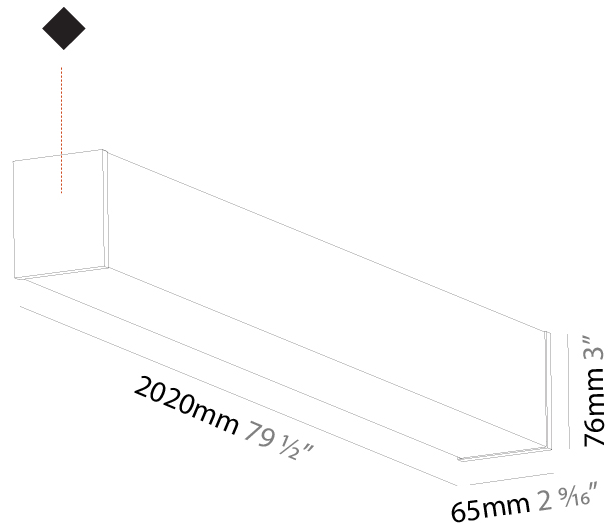

FINO SURFACE

A3D127-

base number	LED Dimming	Color Temperature	Finishes (Diamond)

1. To build a product code in our configurator select the specify button on the base model # product page
2. To build a manual product code on this datasheet choose from the options listed below in blue font and add the suffix to the base model #

GENERAL

Series: Fino
Partner: Prolicht
Division: Architectural
Installation: Surface
Product Type: Linear Profiles
Mounting Location: Ceiling

PHYSICAL

Shape: Rectangle
Length (mm): 2020
Length (in): 79 1/2
Width (mm): 65
Width (in): 2 9/16
Height (mm): 76
Height (in): 3
Weight (kg): 5.329
Weight (lbs): 11.748
Diffuser: PMMA - Opal
Fixture Finish: SSR / BKV / CWI / CRY / HAB / UFT / ITA / RUA / FTG / MYG / LOD / PUS / FRO / FUP / KIA / POP / BLS / SPG / MEY / GOH / CHC / COM / ABZ / JAG / OBR / MOS / ROR
Fixture Material: PMMA / Aluminum

ELECTRICAL

Lamp Type: LED (Zhaga Standard)
Input Wattage (W): 35
Total Output Wattage (W): 28 / 22.8 (3500K)
Dimming: Non-Dimming / Phase Dimming (120Vac only) / 0-10V Dimming
Driver Included: Yes
Driver Location: Integrated
Driver Type: Constant Current - 120 / 277Vac
Driver Class: Class 2
Input Voltage (V): 120 - 277
Constant Current (MA): 350 / 700 (3500K)

LED

Color Temperature (°K): 3000 / 3500 / 4000
Max. Delivered Lumen (lm): 4000 / 4136 / 4220
CRI: >80 CRI
Lamp Life (hrs): 50000

OPTICAL

RATINGS AND CERTIFICATIONS

Certified By: Certified for North American Standards
IP rating: IP20