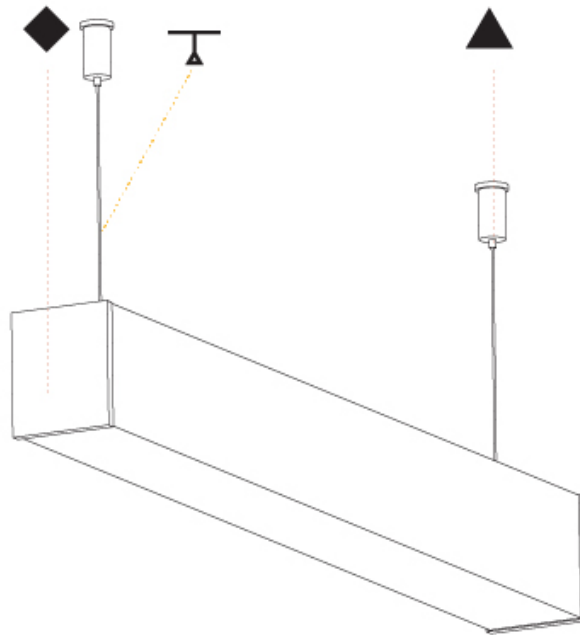

FINO SUSPENSION

A30709-

PROJECT

TYPE

SPECIFIER

QUANTITY

DATE

A