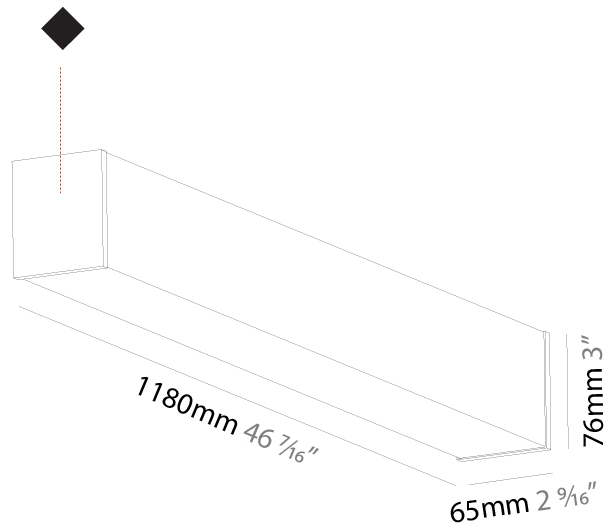

FINO SURFACE

A3D124-

base number	LED	Color	Finishes
	Dimming	Temperature	(Diamond)

1. To build a product code in our configurator select the specify button on the base model # product page
2. To build a manual product code on this datasheet choose from the options listed below in blue font and add the suffix to the base model #

GENERAL

Series: Fino
Partner: Prolicht
Division: Architectural
Installation: Surface
Product Type: Linear Profiles
Mounting Location: Ceiling

PHYSICAL

Shape: Rectangle
Length (mm): 1180
Length (in): 46 7/16
Width (mm): 65
Width (in): 2 9/16
Height (mm): 76
Height (in): 3
Weight (kg): 3.294
Weight (lbs): 7.262
Diffuser: PMMA - Opal
Fixture Finish: SSR / BKV / CWI / CRY / HAB / UFT / ITA / RUA / FTG / MYG / LOD / PUS / FRO / FUP / KIA / POP / BLS / SPG / MEY / GOH / CHC / COM / ABZ / JAG / OBR / MOS / ROR
Fixture Material: PMMA / Aluminum

ELECTRICAL

Lamp Type: LED (Zhaga Standard)
Input Wattage (W): 20
Total Output Wattage (W): 16 / 12.8 (3500K)
Dimming: Non-Dimming / Phase Dimming (120Vac only) / 0-10V Dimming
Driver Included: Yes
Driver Location: Integrated
Driver Type: Constant Current - 120 / 277Vac
Driver Class: Class 2
Input Voltage (V): 120 - 277
Constant Current (MA): 350 / 400 (3500K)

LED

Color Temperature (°K): 3000 / 3500 / 4000
Max. Delivered Lumen (lm): 2280 / 2362 / 2410
CRI: >80 CRI
Lamp Life (hrs): 50000

OPTICAL

RATINGS AND CERTIFICATIONS

Certified By: Certified for North American Standards
IP rating: IP20