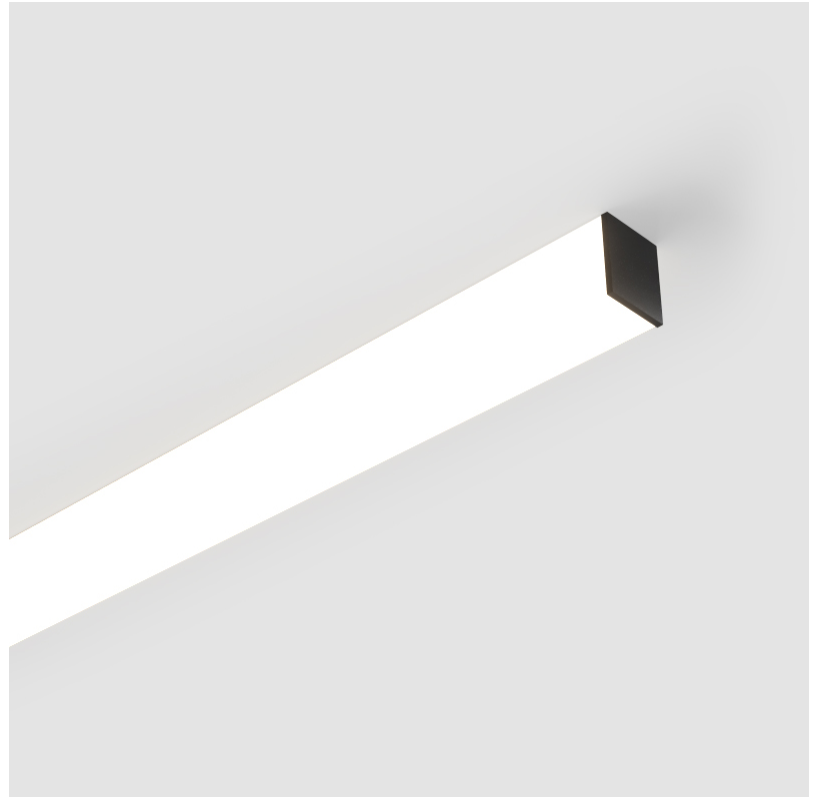

FINO SURFACE

A3D126-

base number	LED	Color	Finishes
	Dimming	Temperature	(Diamond)

1. To build a product code in our configurator select the specify button on the base model # product page
2. To build a manual product code on this datasheet choose from the options listed below in blue font and add the suffix to the base model #

GENERAL

Series: Fino
Partner: Prolicht
Division: Architectural
Installation: Surface
Product Type: Linear Profiles
Mounting Location: Ceiling

PHYSICAL

Shape: Rectangle
Length (mm): 1740
Length (in): 68 1/2
Width (mm): 65
Width (in): 2 9/16
Height (mm): 76
Height (in): 3
Weight (kg): 4.665
Weight (lbs): 10.284
Diffuser: PMMA - Opal
Fixture Finish: SSR / BKV / CWI / CRY / HAB / UFT / ITA / RUA / FTG / MYG / LOD / PUS / FRO / FUP / KIA / POP / BLS / SPG / MEY / GOH / CHC / COM / ABZ / JAG / OBR / MOS / ROR
Fixture Material: PMMA / Aluminum

ELECTRICAL

Lamp Type: LED (Zhaga Standard)
Input Wattage (W): 30
Total Output Wattage (W): 24 / 19.2 (3500K)
Dimming: Non-Dimming / Phase Dimming (120Vac only) / 0-10V Dimming
Driver Included: Yes
Driver Location: Integrated
Driver Type: Constant Current - 120 / 277Vac
Driver Class: Class 2
Input Voltage (V): 120 - 277
Constant Current (MA): 350 / 600 (3500K)

LED

Color Temperature (°K): 3000 / 3500 / 4000
Max. Delivered Lumen (lm): 3430 / 3548 / 3620
CRI: >80 CRI
Lamp Life (hrs): 50000

OPTICAL

RATINGS AND CERTIFICATIONS

Certified By: Certified for North American Standards
IP rating: IP20