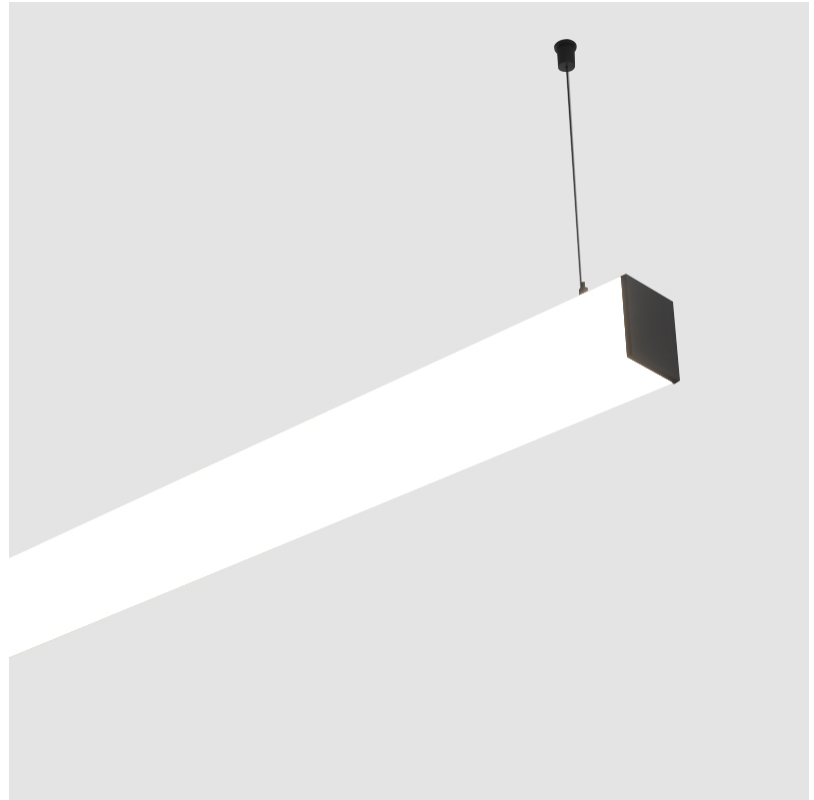

GENERAL

Series: Fino
Partner: Prolicht
Division: Architectural
Installation: Suspension
Product Type: Linear Profiles
Mounting Location: Ceiling

PHYSICAL

Shape: Rectangle
Length (mm): 2020
Length (in): 79 1/2
Width (mm): 65
Width (in): 2 9/16
Height (mm): 76
Height (in): 3
Max. Overall Height (mm): 2076
Max. Overall Height (in): 81 3/4
Weight (kg): 5.669
Weight (lbs): 12.498
Diffuser: PMMA - Opal
Fixture Finish: [SSR / BKV / CWI / CRY / HAB / UFT / ITA / RUA / FTG / MYG / LOD / PUS / FRO / FUP / KIA / POP / BLS / SPG / MEY / GOH / CHC / COM / ABZ / JAG / OBR / MOS / ROR](#)
Fixture Material: PMMA / Aluminum
Cable Details: [2000mm or 6000mm Transparent Cable](#)
Upon Request: Cable colour - White / Black / Orange / Red

ELECTRICAL

Lamp Type: LED (Zhaga Standard)
Input Wattage (W): 35
Total Output Wattage (W): 28 / 22.8 (3500K)
Dimming: [Non-Dimming / Phase Dimming (120Vac only) / 0-10V Dimming](#)
Driver Included: Yes
Driver Location: Integrated
Driver Type: Constant Current - 120 / 277Vac
Driver Class: Class 2
Input Voltage (V): 120 - 277
Constant Current (MA): 350 / 700 (3500K)

LED

Color Temperature (°K): [3000 / 3500 / 4000](#)
Max. Delivered Lumen (lm): 4000 / 4136 / 4220
CRI: >80 CRI
Lamp Life (hrs): 50000

OPTICAL

RATINGS AND CERTIFICATIONS

Certified By: Certified for North American Standards
IP rating: IP20