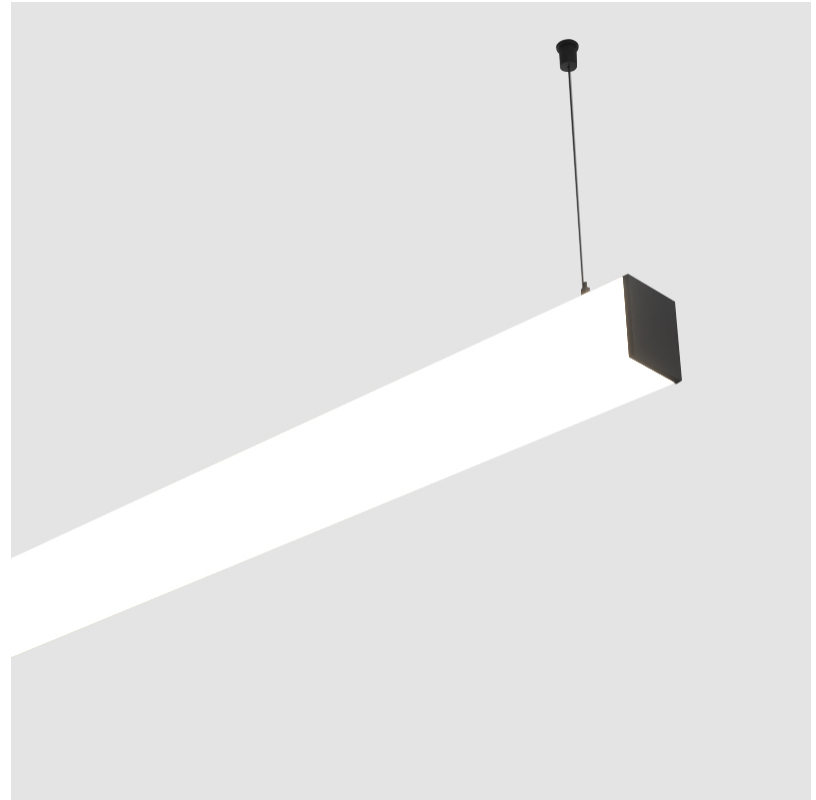

GENERAL

Series: Fino
Partner: Prolicht
Division: Architectural
Installation: Suspension
Product Type: Linear Profiles
Mounting Location: Ceiling

PHYSICAL

Shape: Rectangle
Length (mm): 1460
Length (in): 57 1/2
Width (mm): 65
Width (in): 2 9/16
Height (mm): 76
Height (in): 3
Max. Overall Height (mm): 2076
Max. Overall Height (in): 81 3/4
Weight (kg): 4.314
Weight (lbs): 9.510
Diffuser: PMMA - Opal
Fixture Finish: [SSR / BKV / CWI / CRY / HAB / UFT / ITA / RUA / FTG / MYG / LOD / PUS / FRO / FUP / KIA / POP / BLS / SPG / MEY / GOH / CHC / COM / ABZ / JAG / OBR / MOS / ROR](#)
Fixture Material: PMMA / Aluminum
Cable Details: [2000mm or 4000mm Transparent Cable](#)
Upon Request: Cable colour - White / Black / Orange / Red

ELECTRICAL

Lamp Type: LED (Zhaga Standard)
Input Wattage (W): 25
Total Output Wattage (W): 20 / 16 (3500K)
Dimming: [Non-Dimming / Phase Dimming (120Vac only) / 0-10V Dimming](#)
Driver Included: Yes
Driver Location: Integrated
Driver Type: Constant Current - 120 / 277Vac
Driver Class: Class 2
Input Voltage (V): 120 - 277
Constant Current (MA): 350 / 500 (3500K)

LED

Color Temperature (°K): [3000 / 3500 / 4000](#)
Max. Delivered Lumen (lm): 2850 / 2960 / 3020
CRI: >80 CRI
Lamp Life (hrs): 50000

OPTICAL

RATINGS AND CERTIFICATIONS

Certified By: Certified for North American Standards
IP rating: IP20