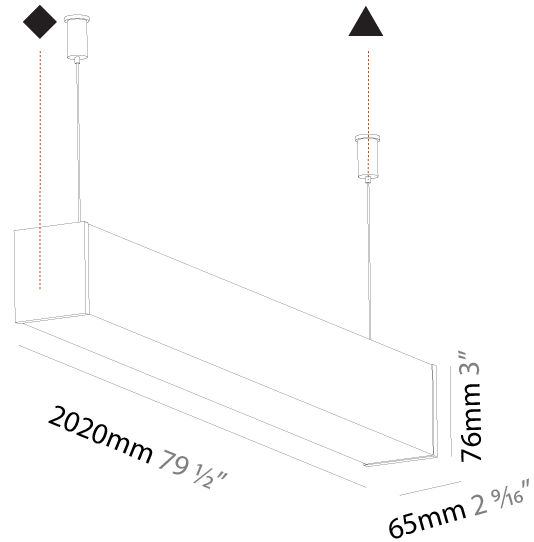

GENERAL

Series: Fino
Partner: Prolicht
Division: Architectural
Installation: Suspension
Product Type: Linear Profiles
Mounting Location: Ceiling

PHYSICAL

Shape: Rectangle
Length (mm): 2020
Length (in): 79 1/2
Width (mm): 65
Width (in): 2 9/16
Height (mm): 76
Height (in): 3
Max. Overall Height (mm): 2076
Max. Overall Height (in): 81 3/4
Weight (kg): 5.669
Weight (lbs): 12.498
Diffuser: PMMA - Opal
Fixture Finish: [SSR / BKV / CWI / CRY / HAB / UFT / ITA / RUA / FTG / MYG / LOD / PUS / FRO / FUP / KIA / POP / BLS / SPG / MEY / GOH / CHC / COM / ABZ / JAG / OBR / MOS / ROR](#)
Fixture Material: PMMA / Aluminum
Cable Details: [2000mm or 6000mm Transparent Cable](#)
Upon Request: Cable colour - White / Black / Orange / Red

ELECTRICAL

Lamp Type: LED (Zhaga Standard)
Input Wattage (W): 35
Total Output Wattage (W): 28 / 22.8 (3500K)
Dimming: [Non-Dimming / Phase Dimming (120Vac only) / 0-10V Dimming](#)
Driver Included: Yes
Driver Location: Integrated
Driver Type: Constant Current - 120 / 277Vac
Driver Class: Class 2
Input Voltage (V): 120 - 277
Constant Current (MA): 350 / 700 (3500K)

LED

Color Temperature (°K): [3000 / 3500 / 4000](#)
Max. Delivered Lumen (lm): 4000 / 4136 / 4220
CRI: >80 CRI
Lamp Life (hrs): 50000

OPTICAL

RATINGS AND CERTIFICATIONS

Certified By: Certified for North American Standards
IP rating: IP20