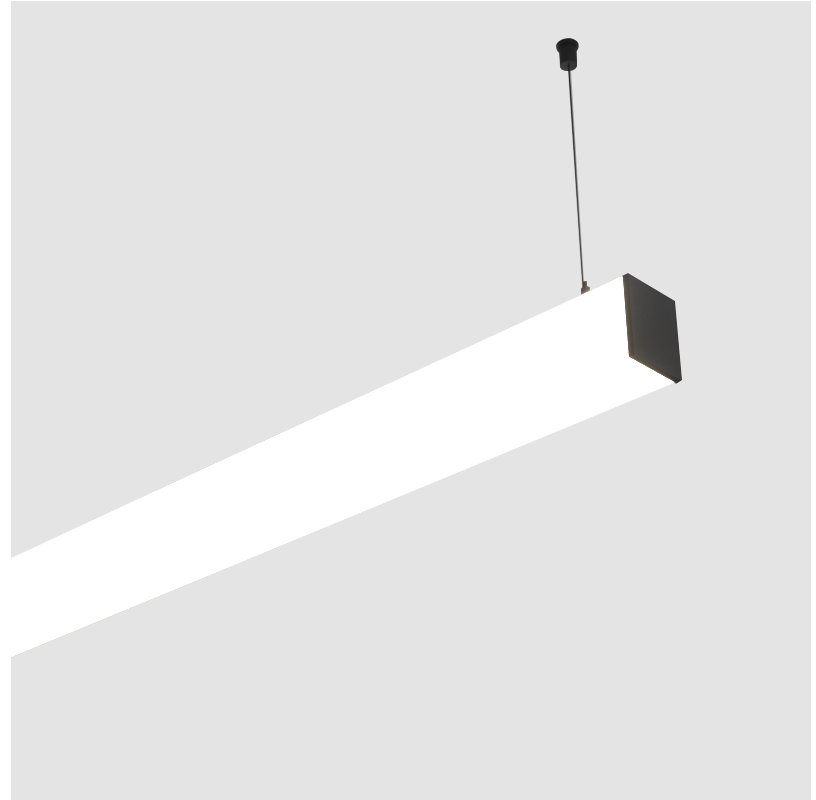

PROJECT	_____
TYPE	_____
SPECIFIER	_____
QUANTITY	_____
DATE	_____

FINO SUSPENSION

A3FI-SUS-SYS

base number

1. To build a product code in our configurator select the specify button on the base model # product page
2. To build a manual product code on this datasheet choose from the options listed below in blue font and add the suffix to the base model #

GENERAL

Series: Fino
Partner: Prolicht
Division: Architectural
Installation: Suspension
Product Type: Linear Profiles
Mounting Location: Ceiling

PHYSICAL

Length (mm): Custom length
Length (in): Custom length
Fixture Finish: SSR / BKV / CWI / CRY / HAB / UFT / ITA / RUA / FTG / MYG / LOD / PUS / FRO / FUP / KIA / POP / BLS / SPG / MEY / GOH / CHC / COM / ABZ / JAG / OBR / MOS / ROR
Upon Request: Printed Letters & Signs

ELECTRICAL

Lamp Type: LED (Zhaga Standard)
Dimming: 0-10V Dimming / Phase Dimming (120Vac Only)
Driver Included: Yes
Driver Location: Integrated
Driver Type: Constant Current - 120 / 277Vac
Driver Class: Class 2
Input Voltage (V): 120 - 277
Constant Current (MA): 350 / 100-125 / 350

LED

Lamp Life (hrs): 50000
Upon Request: Special Color Temperature RGB-W Tunable CRI (no minimum qty) price increase + longer lead time

OPTICAL

RATINGS AND CERTIFICATIONS

Certified By: Certified for North American Standards
IP rating: IP20