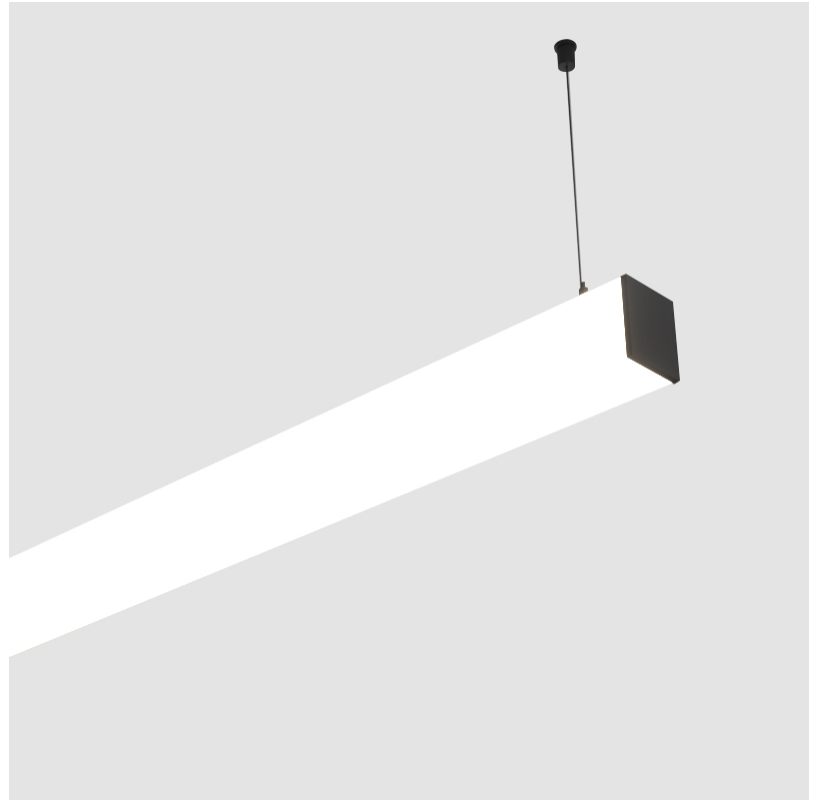

GENERAL

Series: Fino
Partner: Prolicht
Division: Architectural
Installation: Suspension
Product Type: Linear Profiles
Mounting Location: Ceiling

PHYSICAL

Shape: Rectangle
Length (mm): 1740
Length (in): 68 1/2
Width (mm): 65
Width (in): 2 9/16
Height (mm): 76
Height (in): 3
Max. Overall Height (mm): 2076
Max. Overall Height (in): 81 3/4
Weight (kg): 4.99
Weight (lbs): 11.00
Diffuser: PMMA - Opal
Fixture Finish: [SSR / BKV / CWI / CRY / HAB / UFT / ITA / RUA / FTG / MYG / LOD / PUS / FRO / FUP / KIA / POP / BLS / SPG / MEY / GOH / CHC / COM / ABZ / JAG / OBR / MOS / ROR](#)
Fixture Material: PMMA / Aluminum
Cable Details: [2000mm or 4000mm Transparent Cable](#)
Upon Request: Cable colour - White / Black / Orange / Red

ELECTRICAL

Lamp Type: LED (Zhaga Standard)
Input Wattage (W): 30
Total Output Wattage (W): 24 / 19.2 (3500K)
Dimming: [Non-Dimming / Phase Dimming (120Vac only) / 0-10V Dimming](#)
Driver Included: Yes
Driver Location: Integrated
Driver Type: Constant Current - 120 / 277Vac
Driver Class: Class 2
Input Voltage (V): 120 - 277
Constant Current (MA): 350 / 600 (3500K)

LED

Color Temperature (°K): [3000 / 3500 / 4000](#)
Max. Delivered Lumen (lm): 3430 / 3548 / 3620
CRI: >80 CRI
Lamp Life (hrs): 50000

OPTICAL

RATINGS AND CERTIFICATIONS

Certified By: Certified for North American Standards
IP rating: IP20