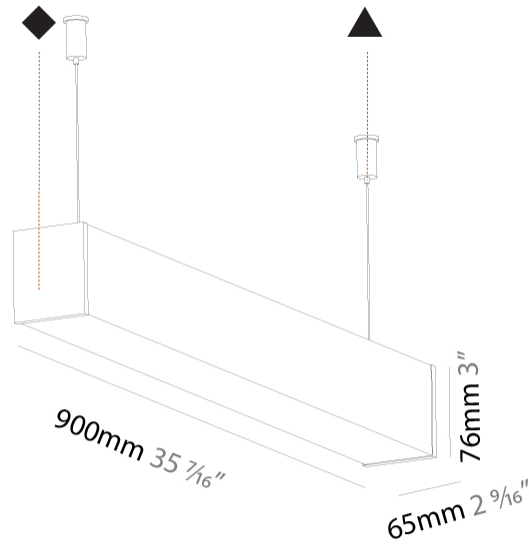

GENERAL

Series: Fino
Partner: Prolicht
Division: Architectural
Installation: Suspension
Product Type: Linear Profiles
Mounting Location: Ceiling

PHYSICAL

Shape: Rectangle
Length (mm): 900
Length (in): 35 7/16
Width (mm): 65
Width (in): 2 9/16
Height (mm): 76
Height (in): 3
Max. Overall Height (mm): 2076
Max. Overall Height (in): 81 3/4
Weight (kg): 2.954
Weight (lbs): 6.512
Diffuser: PMMA - Opal
Fixture Finish: [SSR / BKV / CWI / CRY / HAB / UFT / ITA / RUA / FTG / MYG / LOD / PUS / FRO / FUP / KIA / POP / BLS / SPG / MEY / GOH / CHC / COM / ABZ / JAG / OBR / MOS / ROR](#)
Fixture Material: PMMA / Aluminum
Cable Details: [2000mm or 4000mm Transparent Cable](#)
Upon Request: Cable colour - White / Black / Orange / Red

ELECTRICAL

Lamp Type: LED (Zhaga Standard)
Input Wattage (W): 15
Total Output Wattage (W): 12 / 11.2 (3500K)
Dimming: [Non-Dimming / Phase Dimming (120Vac only) / 0-10V Dimming](#)
Driver Included: Yes
Driver Location: Integrated
Driver Type: Constant Current - 120 / 277Vac
Driver Class: Class 2
Input Voltage (V): 120 - 277
Constant Current (MA): 350 / 375 (3500K)

LED

Color Temperature (°K): [3000 / 3500 / 4000](#)
Max. Delivered Lumen (lm): 1710 / 1774 / 1810
CRI: >80 CRI
Lamp Life (hrs): 50000

OPTICAL

RATINGS AND CERTIFICATIONS

Certified By: Certified for North American Standards
IP rating: IP20