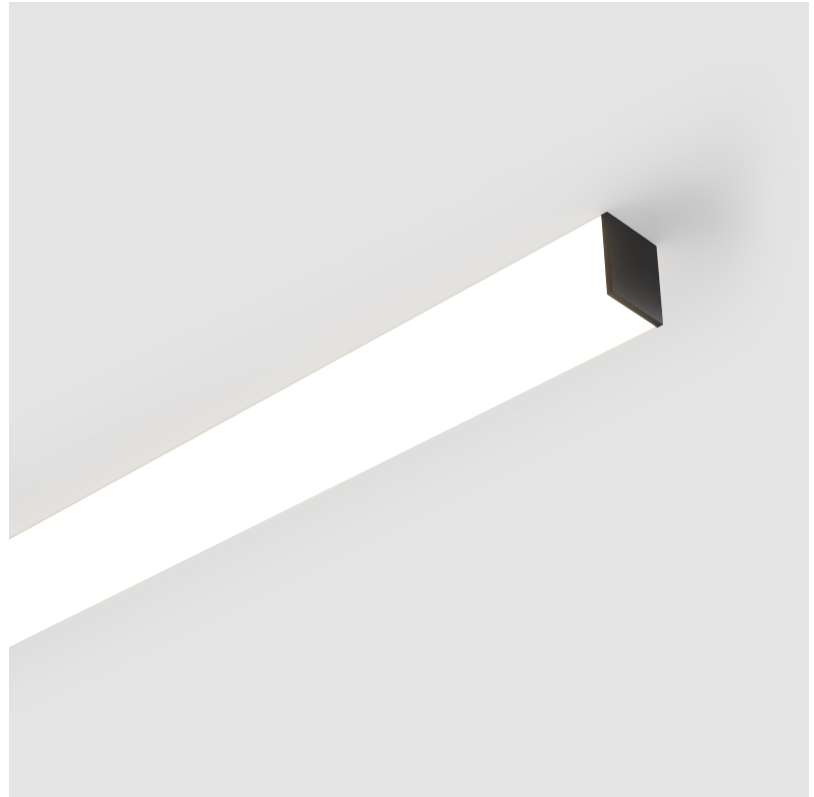

FINO SURFACE

A3D124-

base number	LED	Color	Finishes
	Dimming	Temperature	(Diamond)

1. To build a product code in our configurator select the specify button on the base model # product page
2. To build a manual product code on this datasheet choose from the options listed below in blue font and add the suffix to the base model #

GENERAL

Series: Fino
Partner: Prolicht
Division: Architectural
Installation: Surface
Product Type: Linear Profiles
Mounting Location: Ceiling

PHYSICAL

Shape: Rectangle
Length (mm): 1180
Length (in): 46 7/16
Width (mm): 65
Width (in): 2 9/16
Height (mm): 76
Height (in): 3
Weight (kg): 3.294
Weight (lbs): 7.262
Diffuser: PMMA - Opal
Fixture Finish: SSR / BKV / CWI / CRY / HAB / UFT / ITA / RUA / FTG / MYG / LOD / PUS / FRO / FUP / KIA / POP / BLS / SPG / MEY / GOH / CHC / COM / ABZ / JAG / OBR / MOS / ROR
Fixture Material: PMMA / Aluminum

ELECTRICAL

Lamp Type: LED (Zhaga Standard)
Input Wattage (W): 20
Total Output Wattage (W): 16 / 12.8 (3500K)
Dimming: Non-Dimming / Phase Dimming (120Vac only) / 0-10V Dimming
Driver Included: Yes
Driver Location: Integrated
Driver Type: Constant Current - 120 / 277Vac
Driver Class: Class 2
Input Voltage (V): 120 - 277
Constant Current (MA): 350 / 400 (3500K)

LED

Color Temperature (°K): 3000 / 3500 / 4000
Max. Delivered Lumen (lm): 2280 / 2362 / 2410
CRI: >80 CRI
Lamp Life (hrs): 50000

OPTICAL

RATINGS AND CERTIFICATIONS

Certified By: Certified for North American Standards
IP rating: IP20