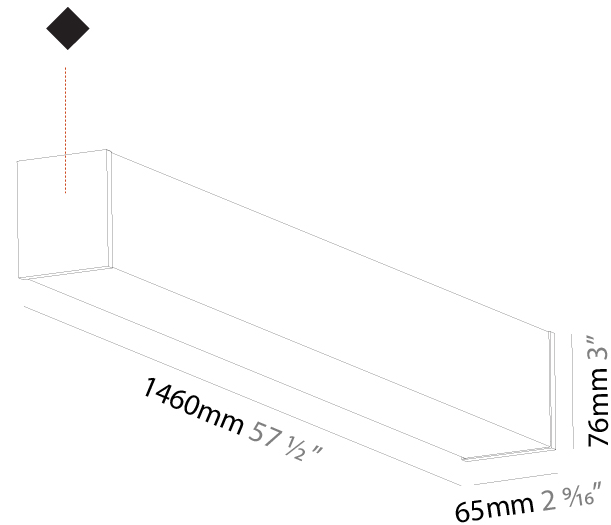

FINO SURFACE

A3D125-

base number	LED Dimming	Color Temperature	Finishes (Diamond)

1. To build a product code in our configurator select the specify button on the base model # product page
2. To build a manual product code on this datasheet choose from the options listed below in blue font and add the suffix to the base model #

GENERAL

Series: Fino
Partner: Prolicht
Division: Architectural
Installation: Surface
Product Type: Linear Profiles
Mounting Location: Ceiling

PHYSICAL

Shape: Rectangle
Length (mm): 1460
Length (in): 57 1/2
Width (mm): 65
Width (in): 2 9/16
Height (mm): 76
Height (in): 3
Weight (kg): 3.974
Weight (lbs): 8.761
Diffuser: PMMA - Opal
Fixture Finish: SSR / BKV / CWI / CRY / HAB / UFT / ITA / RUA / FTG / MYG / LOD / PUS / FRO / FUP / KIA / POP / BLS / SPG / MEY / GOH / CHC / COM / ABZ / JAG / OBR / MOS / ROR
Fixture Material: PMMA / Aluminum

ELECTRICAL

Lamp Type: LED (Zhaga Standard)
Input Wattage (W): 25
Total Output Wattage (W): 20 / 16 (3500K)
Dimming: Non-Dimming / Phase Dimming (120Vac only) / 0-10V Dimming
Driver Included: Yes
Driver Location: Integrated
Driver Type: Constant Current - 120 / 277Vac
Driver Class: Class 2
Input Voltage (V): 120 - 277
Constant Current (MA): 350 / 500 (3500K)

LED

Color Temperature (°K): 3000 / 3500 / 4000
Max. Delivered Lumen (lm): 2850 / 2960 / 3020
CRI: >80 CRI
Lamp Life (hrs): 50000

OPTICAL

RATINGS AND CERTIFICATIONS

Certified By: Certified for North American Standards
IP rating: IP20