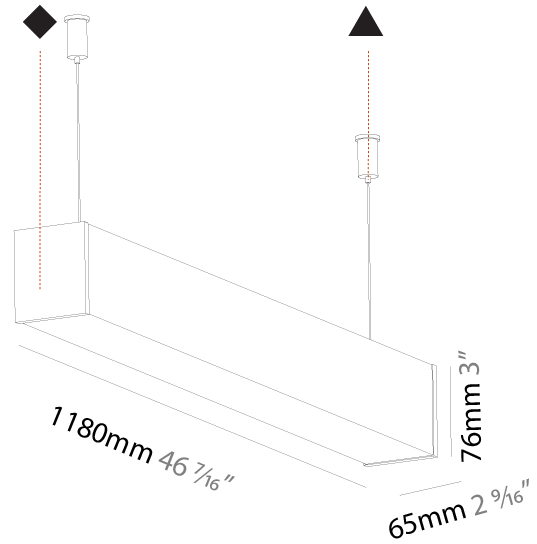

GENERAL

Series: Fino
Partner: Prolicht
Division: Architectural
Installation: Suspension
Product Type: Linear Profiles
Mounting Location: Ceiling

PHYSICAL

Shape: Rectangle
Length (mm): 1180
Length (in): 46 7/16
Width (mm): 65
Width (in): 2 9/16
Height (mm): 76
Height (in): 3
Max. Overall Height (mm): 2076
Max. Overall Height (in): 81 3/4
Weight (kg): 3.634
Weight (lbs): 8.011
Diffuser: PMMA - Opal
Fixture Finish: [SSR / BKV / CWI / CRY / HAB / UFT / ITA / RUA / FTG / MYG / LOD / PUS / FRO / FUP / KIA / POP / BLS / SPG / MEY / GOH / CHC / COM / ABZ / JAG / OBR / MOS / ROR](#)
Fixture Material: PMMA / Aluminum
Cable Details: [2000mm or 4000mm Transparent Cable](#)
Upon Request: Cable colour - White / Black / Orange / Red

ELECTRICAL

Lamp Type: LED (Zhaga Standard)
Input Wattage (W): 20
Total Output Wattage (W): 16 / 12.8 (3500K)
Dimming: [Non-Dimming / Phase Dimming (120Vac only) / 0-10V Dimming](#)
Driver Included: Yes
Driver Location: Integrated
Driver Type: Constant Current - 120 / 277Vac
Driver Class: Class 2
Input Voltage (V): 120 - 277
Constant Current (MA): 350 / 400 (3500K)

LED

Color Temperature (°K): [3000 / 3500 / 4000](#)
Max. Delivered Lumen (lm): 2280 / 2362 / 2410
CRI: >80 CRI
Lamp Life (hrs): 50000

OPTICAL

RATINGS AND CERTIFICATIONS

Certified By: Certified for North American Standards
IP rating: IP20