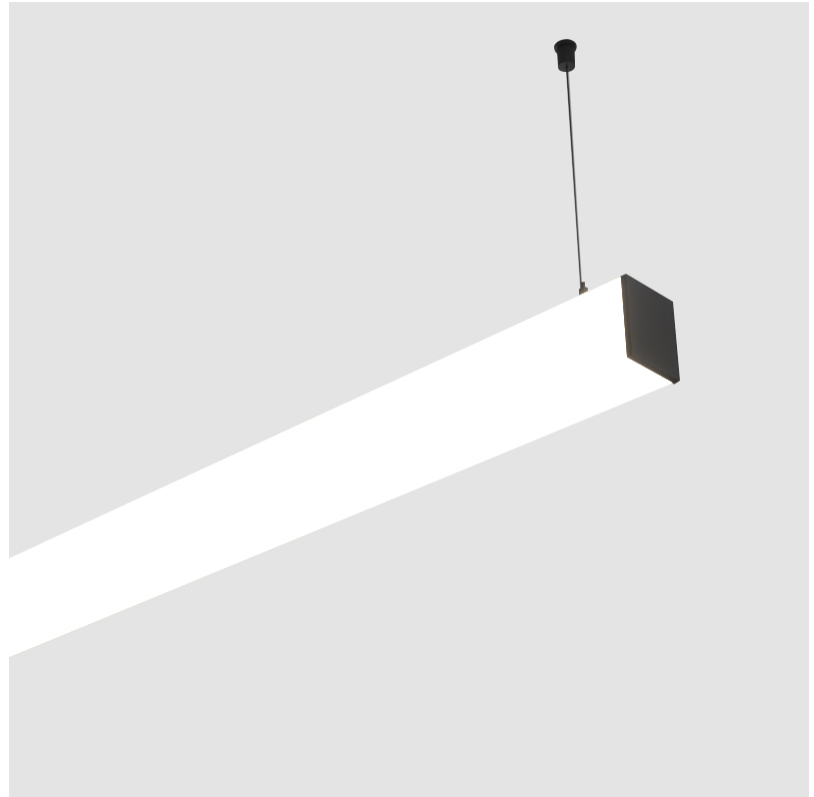

GENERAL

Series: Fino
Brand: Prolicht
Division: Architectural
Mounting Type: Suspension
Mounting Location: Ceiling
Subcategory: Profile

PHYSICAL

Shape: Rectangle
Length (mm): 1740
Length (in): 68 1/2
Width (mm): 65
Width (in): 2 9/16
Height (mm): 76
Height (in): 3
Max. Overall Height (mm): 2076
Max. Overall Height (in): 81 3/4
Light Distribution: Omnidirectional
Weight (kg): 4.99
Weight (lbs): 11.00
Diffuser: PMMA - Opal
Fixture Finish: SSR / BKV / CWI / CRY / HAB / UFT / ITA / RUA / FTG / MYG / LOD / PUS / FRO / FUP / KIA / POP / BLS / SPG / MEY / GOH / GUM / CHC / COM / ABZ / JAG / OBR / MOS / ROR
Fixture Material: Aluminum
Cable Details: 2000mm or 4000mm Transparent Cable
Upon Request: Cable colour - White / Black / Orange / Red

ELECTRICAL

Lamp Type: LED (Zhaga Standard)
Input Wattage (W): 30
Total Output Wattage (W): 24 / 19.2 (3500K)
Dimming: Non-Dimming / Phase Dimming (120Vac only) / 0-10V Dimming
Driver Included: Yes
Driver Location: Integrated
Driver Type: Constant Current - 120 / 277Vac
Driver Class: Class 2
Input Voltage (V): 120 - 277
Constant Current (MA): 350 / 600 (3500K)

LED

Color Temperature (°K): 3000 / 3500 / 4000
Max. Delivered Lumen (lm): 3430 / 3548 / 3620
CRI: >80 CRI
Lamp Life (hrs): 50000

OPTICAL

RATINGS AND CERTIFICATIONS

Certified By: Certified for North American Standards
IP rating: IP20