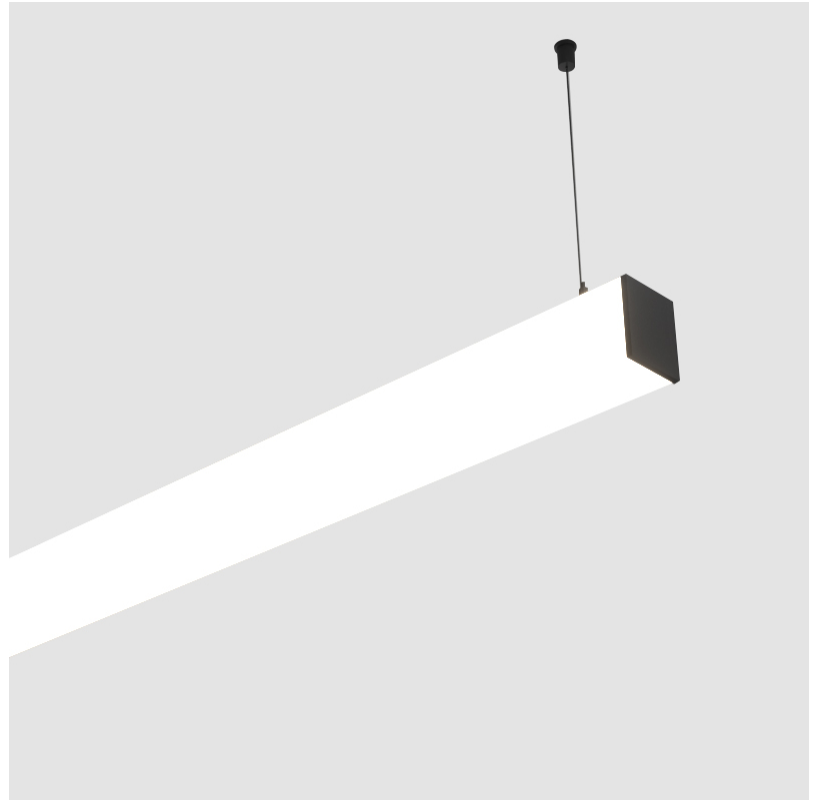

GENERAL

Series: Fino
Partner: Prolicht
Division: Architectural
Installation: Suspension
Product Type: Linear Profiles
Mounting Location: Ceiling

PHYSICAL

Shape: Rectangle
Length (mm): 1180
Length (in): 46 7/16
Width (mm): 65
Width (in): 2 9/16
Height (mm): 76
Height (in): 3
Max. Overall Height (mm): 2076
Max. Overall Height (in): 81 3/4
Weight (kg): 3.634
Weight (lbs): 8.011
Diffuser: PMMA - Opal
Fixture Finish: [SSR / BKV / CWI / CRY / HAB / UFT / ITA / RUA / FTG / MYG / LOD / PUS / FRO / FUP / KIA / POP / BLS / SPG / MEY / GOH / CHC / COM / ABZ / JAG / OBR / MOS / ROR](#)
Fixture Material: PMMA / Aluminum
Cable Details: [2000mm or 4000mm Transparent Cable](#)
Upon Request: Cable colour - White / Black / Orange / Red

ELECTRICAL

Lamp Type: LED (Zhaga Standard)
Input Wattage (W): 20
Total Output Wattage (W): 16 / 12.8 (3500K)
Dimming: [Non-Dimming / Phase Dimming (120Vac only) / 0-10V Dimming](#)
Driver Included: Yes
Driver Location: Integrated
Driver Type: Constant Current - 120 / 277Vac
Driver Class: Class 2
Input Voltage (V): 120 - 277
Constant Current (MA): 350 / 400 (3500K)

LED

Color Temperature (°K): [3000 / 3500 / 4000](#)
Max. Delivered Lumen (lm): 2280 / 2362 / 2410
CRI: >80 CRI
Lamp Life (hrs): 50000

OPTICAL

RATINGS AND CERTIFICATIONS

Certified By: Certified for North American Standards
IP rating: IP20