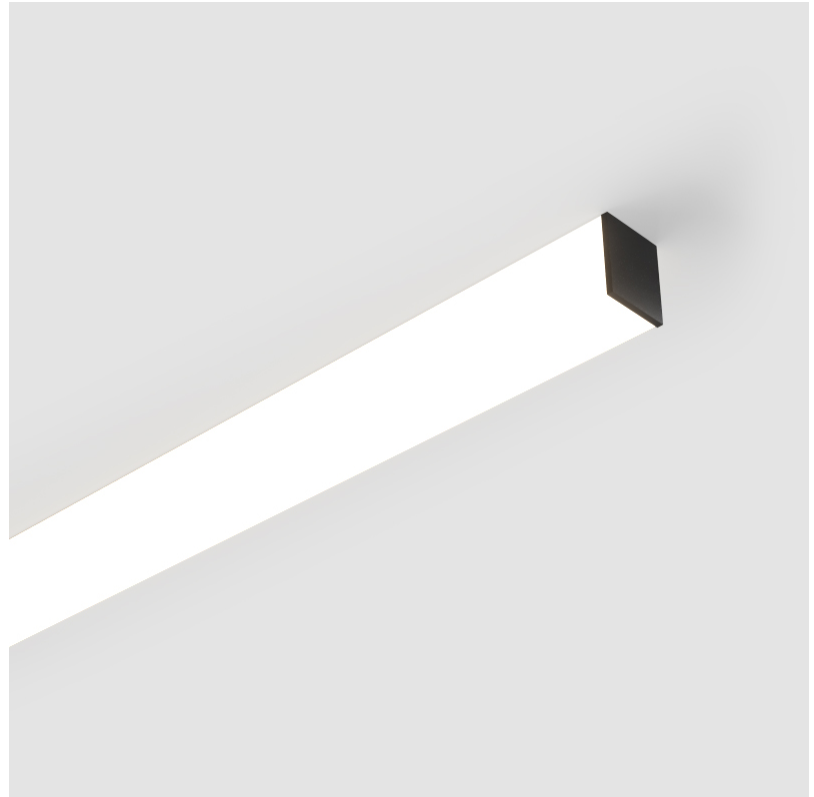

FINO SURFACE

A3D123-

base number	LED Dimming	Color Temperature	Finishes (Diamond)

1. To build a product code in our configurator select the specify button on the base model # product page
2. To build a manual product code on this datasheet choose from the options listed below in blue font and add the suffix to the base model #

GENERAL

Series: Fino
Partner: Prolicht
Division: Architectural
Installation: Surface
Product Type: Linear Profiles
Mounting Location: Ceiling

PHYSICAL

Shape: Rectangle
Length (mm): 900
Length (in): 35 7/16
Width (mm): 65
Width (in): 2 9/16
Height (mm): 76
Height (in): 3
Weight (kg): 2.664
Weight (lbs): 5.873
Diffuser: PMMA - Opal
Fixture Finish: SSR / BKV / CWI / CRY / HAB / UFT / ITA / RUA / FTG / MYG / LOD / PUS / FRO / FUP / KIA / POP / BLS / SPG / MEY / GOH / CHC / COM / ABZ / JAG / OBR / MOS / ROR
Fixture Material: PMMA / Aluminum

ELECTRICAL

Lamp Type: LED (Zhaga Standard)
Input Wattage (W): 15
Total Output Wattage (W): 12 / 11.2 (3500K)
Dimming: Non-Dimming / Phase Dimming (120Vac only) / 0-10V Dimming
Driver Included: Yes
Driver Location: Integrated
Driver Type: Constant Current - 120 / 277Vac
Driver Class: Class 2
Input Voltage (V): 120 - 277
Constant Current (MA): 350 / 375 (3500K)

LED

Color Temperature (°K): 3000 / 3500 / 4000
Max. Delivered Lumen (lm): 1710 / 1774 / 1810
CRI: >80 CRI
Lamp Life (hrs): 50000

OPTICAL

RATINGS AND CERTIFICATIONS

Certified By: Certified for North American Standards
IP rating: IP20