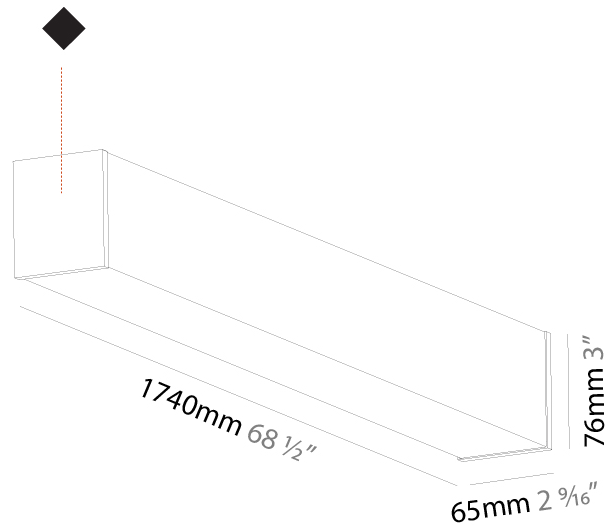

FINO SURFACE

A3D126-

base number	LED	Color	Finishes
	Dimming	Temperature	(Diamond)

1. To build a product code in our configurator select the specify button on the base model # product page
2. To build a manual product code on this datasheet choose from the options listed below in blue font and add the suffix to the base model #

GENERAL

Series: Fino
Partner: Prolicht
Division: Architectural
Installation: Surface
Product Type: Linear Profiles
Mounting Location: Ceiling

PHYSICAL

Shape: Rectangle
Length (mm): 1740
Length (in): 68 1/2
Width (mm): 65
Width (in): 2 9/16
Height (mm): 76
Height (in): 3
Weight (kg): 4.665
Weight (lbs): 10.284
Diffuser: PMMA - Opal
Fixture Finish: SSR / BKV / CWI / CRY / HAB / UFT / ITA / RUA / FTG / MYG / LOD / PUS / FRO / FUP / KIA / POP / BLS / SPG / MEY / GOH / CHC / COM / ABZ / JAG / OBR / MOS / ROR
Fixture Material: PMMA / Aluminum

ELECTRICAL

Lamp Type: LED (Zhaga Standard)
Input Wattage (W): 30
Total Output Wattage (W): 24 / 19.2 (3500K)
Dimming: Non-Dimming / Phase Dimming (120Vac only) / 0-10V Dimming
Driver Included: Yes
Driver Location: Integrated
Driver Type: Constant Current - 120 / 277Vac
Driver Class: Class 2
Input Voltage (V): 120 - 277
Constant Current (MA): 350 / 600 (3500K)

LED

Color Temperature (°K): 3000 / 3500 / 4000
Max. Delivered Lumen (lm): 3430 / 3548 / 3620
CRI: >80 CRI
Lamp Life (hrs): 50000

OPTICAL

RATINGS AND CERTIFICATIONS

Certified By: Certified for North American Standards
IP rating: IP20