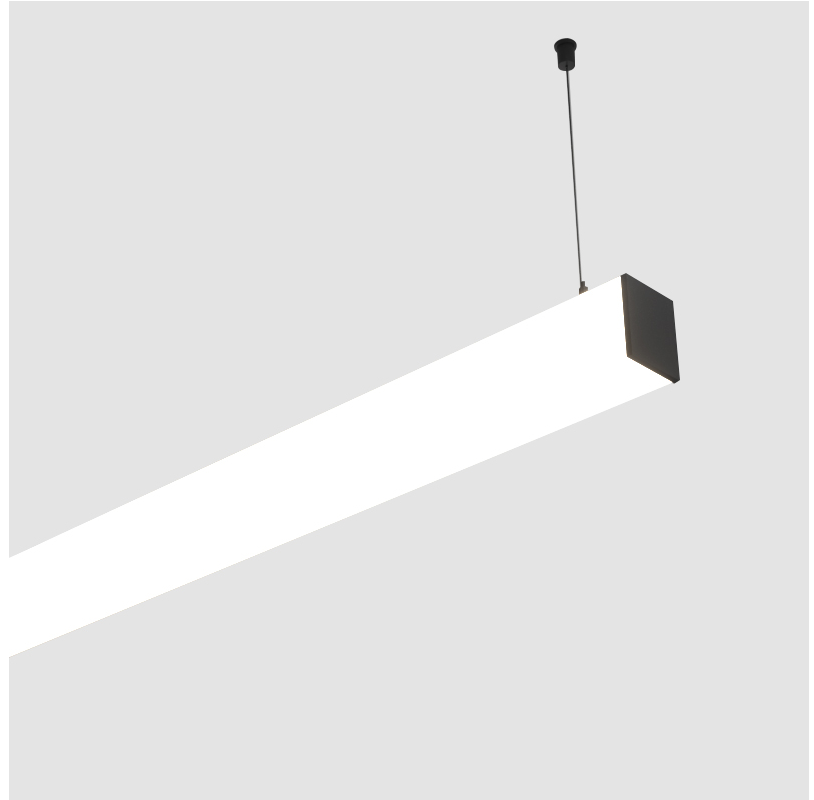

FINO SUSPENSION

A3FI-SUS-SYS

base number

1. To build a product code in our configurator select the specify button on the base model # product page
2. To build a manual product code on this datasheet choose from the options listed below in blue font and add the suffix to the base model #

GENERAL

Series: Fino
Brand: Prolicht
Division: Architectural
Mounting Type: Suspension
Mounting Location: Ceiling
Subcategory: Profile

PHYSICAL

Length (mm): Custom length
Length (in): Custom length
Fixture Finish: SSR / BKV / CWI / CRY / HAB / UFT / ITA / RUA / FTG / MYG / LOD / PUS / FRO / FUP / KIA / POP / BLS / SPG / MEY / GOH / GUM / CHC / COM / ABZ / JAG / OBR / MOS / ROR
Upon Request: Printed Letters & Signs

ELECTRICAL

Lamp Type: LED (Zhaga Standard)
Dimming: 0-10V Dimming / Phase Dimming (120Vac Only)
Driver Included: Yes
Driver Location: Integrated
Driver Type: Constant Current - 120 / 277Vac
Driver Class: Class 2
Input Voltage (V): 120 - 277
Constant Current (MA): 350 / 100-125 / 350

LED

Lamp Life (hrs): 50000
Upon Request: Special Color Temperature RGB-W Tunable CRI (no minimum qty) price increase + longer lead time

OPTICAL

RATINGS AND CERTIFICATIONS

Certified By: Certified for North American Standards
IP rating: IP20