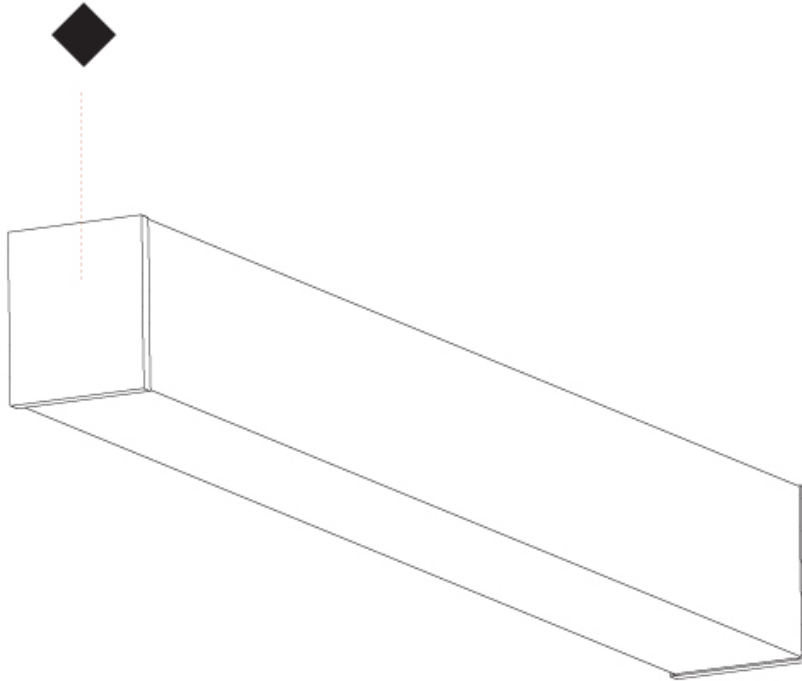

A3D123-

PROJECT

TYPE

SPECIFIER

QUANTITY

DATE