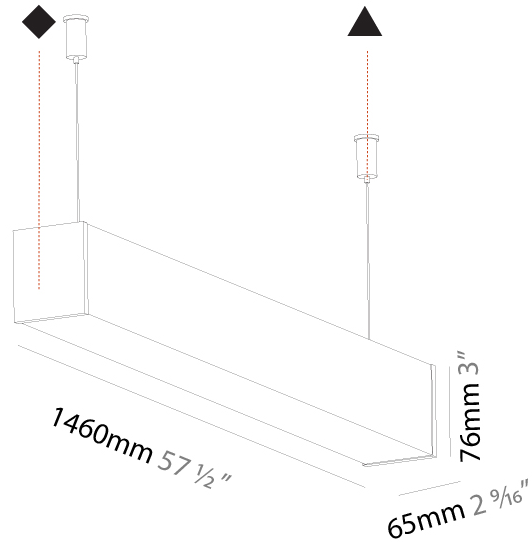

GENERAL

Series: Fino
Partner: Prolicht
Division: Architectural
Installation: Suspension
Product Type: Linear Profiles
Mounting Location: Ceiling

PHYSICAL

Shape: Rectangle
Length (mm): 1740
Length (in): 68 1/2
Width (mm): 65
Width (in): 2 9/16
Height (mm): 76
Height (in): 3
Max. Overall Height (mm): 2076
Max. Overall Height (in): 81 3/4
Weight (kg): 4.99
Weight (lbs): 11.00
Diffuser: PMMA - Opal
Fixture Finish: [SSR / BKV / CWI / CRY / HAB / UFT / ITA / RUA / FTG / MYG / LOD / PUS / FRO / FUP / KIA / POP / BLS / SPG / MEY / GOH / CHC / COM / ABZ / JAG / OBR / MOS / ROR](#)
Fixture Material: PMMA / Aluminum
Cable Details: [2000mm or 4000mm Transparent Cable](#)
Upon Request: Cable colour - White / Black / Orange / Red

ELECTRICAL

Lamp Type: LED (Zhaga Standard)
Input Wattage (W): 30
Total Output Wattage (W): 24 / 19.2 (3500K)
Dimming: [Non-Dimming / Phase Dimming (120Vac only) / 0-10V Dimming](#)
Driver Included: Yes
Driver Location: Integrated
Driver Type: Constant Current - 120 / 277Vac
Driver Class: Class 2
Input Voltage (V): 120 - 277
Constant Current (MA): 350 / 600 (3500K)

LED

Color Temperature (°K): [3000 / 3500 / 4000](#)
Max. Delivered Lumen (lm): 3430 / 3548 / 3620
CRI: >80 CRI
Lamp Life (hrs): 50000

OPTICAL

RATINGS AND CERTIFICATIONS

Certified By: Certified for North American Standards
IP rating: IP20