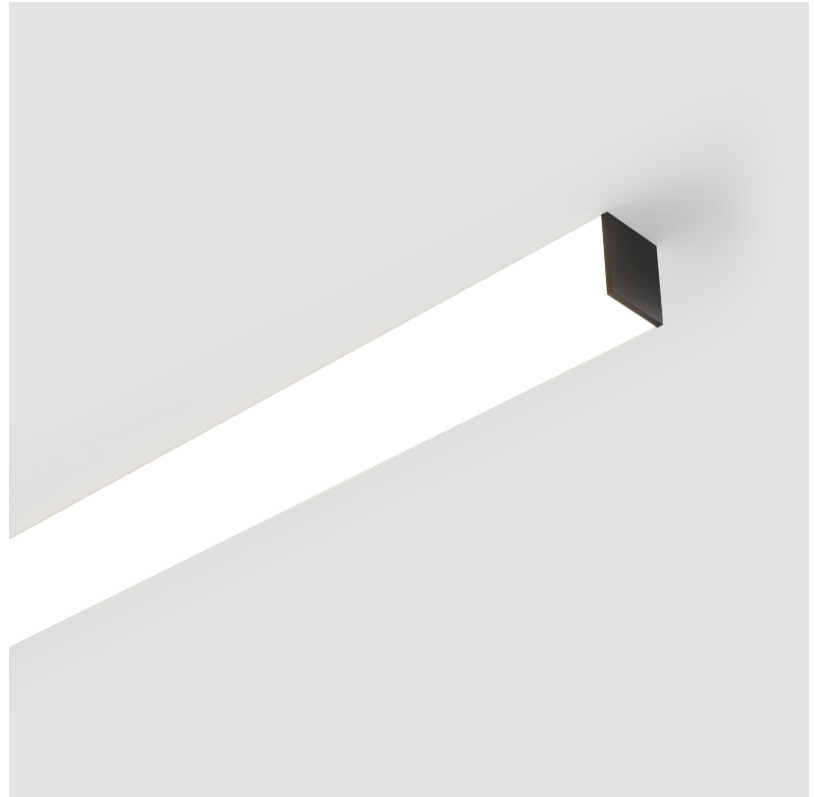

FINO SURFACE

A3D125-

base number	LED Dimming	Color Temperature	Finishes (Diamond)

1. To build a product code in our configurator select the specify button on the base model # product page
2. To build a manual product code on this datasheet choose from the options listed below in blue font and add the suffix to the base model #

GENERAL

Series: Fino
Partner: Prolicht
Division: Architectural
Installation: Surface
Product Type: Linear Profiles
Mounting Location: Ceiling

PHYSICAL

Shape: Rectangle
Length (mm): 1460
Length (in): 57 1/2
Width (mm): 65
Width (in): 2 9/16
Height (mm): 76
Height (in): 3
Weight (kg): 3.974
Weight (lbs): 8.761
Diffuser: PMMA - Opal
Fixture Finish: SSR / BKV / CWI / CRY / HAB / UFT / ITA / RUA / FTG / MYG / LOD / PUS / FRO / FUP / KIA / POP / BLS / SPG / MEY / GOH / CHC / COM / ABZ / JAG / OBR / MOS / ROR
Fixture Material: PMMA / Aluminum

ELECTRICAL

Lamp Type: LED (Zhaga Standard)
Input Wattage (W): 25
Total Output Wattage (W): 20 / 16 (3500K)
Dimming: Non-Dimming / Phase Dimming (120Vac only) / 0-10V Dimming
Driver Included: Yes
Driver Location: Integrated
Driver Type: Constant Current - 120 / 277Vac
Driver Class: Class 2
Input Voltage (V): 120 - 277
Constant Current (MA): 350 / 500 (3500K)

LED

Color Temperature (°K): 3000 / 3500 / 4000
Max. Delivered Lumen (lm): 2850 / 2960 / 3020
CRI: >80 CRI
Lamp Life (hrs): 50000

OPTICAL

RATINGS AND CERTIFICATIONS

Certified By: Certified for North American Standards
IP rating: IP20