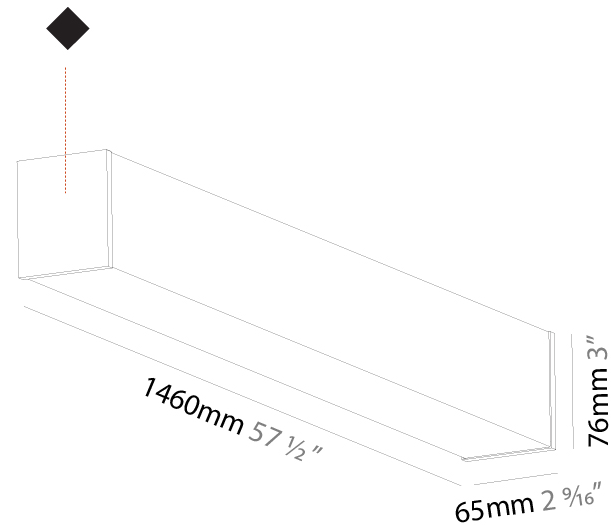

GENERAL

Series: Fino
Partner: Prolicht
Division: Architectural
Installation: Suspension
Product Type: Linear Profiles
Mounting Location: Ceiling

PHYSICAL

Shape: Rectangle
Length (mm): 1460
Length (in): 57 1/2
Width (mm): 65
Width (in): 2 9/16
Height (mm): 76
Height (in): 3
Max. Overall Height (mm): 2076
Max. Overall Height (in): 81 3/4
Weight (kg): 4.314
Weight (lbs): 9.510
Diffuser: PMMA - Opal
Fixture Finish: [SSR / BKV / CWI / CRY / HAB / UFT / ITA / RUA / FTG / MYG / LOD / PUS / FRO / FUP / KIA / POP / BLS / SPG / MEY / GOH / CHC / COM / ABZ / JAG / OBR / MOS / ROR](#)
Fixture Material: PMMA / Aluminum
Cable Details: [2000mm or 4000mm Transparent Cable](#)
Upon Request: Cable colour - White / Black / Orange / Red

ELECTRICAL

Lamp Type: LED (Zhaga Standard)
Input Wattage (W): 25
Total Output Wattage (W): 20 / 16 (3500K)
Dimming: [Non-Dimming / Phase Dimming (120Vac only) / 0-10V Dimming](#)
Driver Included: Yes
Driver Location: Integrated
Driver Type: Constant Current - 120 / 277Vac
Driver Class: Class 2
Input Voltage (V): 120 - 277
Constant Current (MA): 350 / 500 (3500K)

LED

Color Temperature (°K): [3000 / 3500 / 4000](#)
Max. Delivered Lumen (lm): 2850 / 2960 / 3020
CRI: >80 CRI
Lamp Life (hrs): 50000

OPTICAL

RATINGS AND CERTIFICATIONS

Certified By: Certified for North American Standards
IP rating: IP20