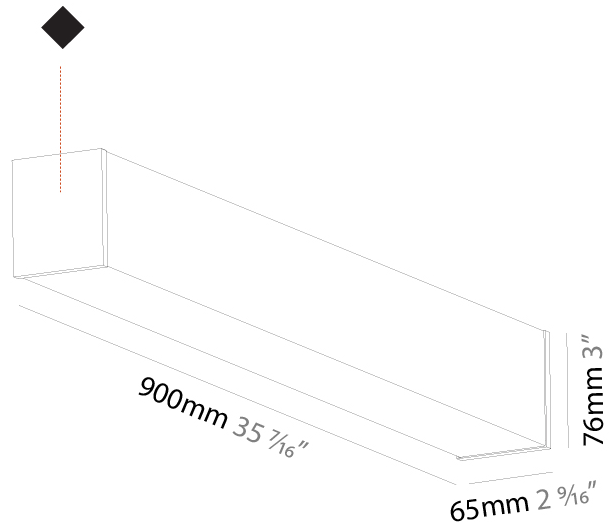

FINO SURFACE

A3D123-

base number	LED Dimming	Color Temperature	Finishes (Diamond)

1. To build a product code in our configurator select the specify button on the base model # product page
2. To build a manual product code on this datasheet choose from the options listed below in blue font and add the suffix to the base model #

GENERAL

Series: Fino
Partner: Prolicht
Division: Architectural
Installation: Surface
Product Type: Linear Profiles
Mounting Location: Ceiling

PHYSICAL

Shape: Rectangle
Length (mm): 900
Length (in): 35 7/16
Width (mm): 65
Width (in): 2 9/16
Height (mm): 76
Height (in): 3
Weight (kg): 2.664
Weight (lbs): 5.873
Diffuser: PMMA - Opal
Fixture Finish: SSR / BKV / CWI / CRY / HAB / UFT / ITA / RUA / FTG / MYG / LOD / PUS / FRO / FUP / KIA / POP / BLS / SPG / MEY / GOH / CHC / COM / ABZ / JAG / OBR / MOS / ROR
Fixture Material: PMMA / Aluminum

ELECTRICAL

Lamp Type: LED (Zhaga Standard)
Input Wattage (W): 15
Total Output Wattage (W): 12 / 11.2 (3500K)
Dimming: Non-Dimming / Phase Dimming (120Vac only) / 0-10V Dimming
Driver Included: Yes
Driver Location: Integrated
Driver Type: Constant Current - 120 / 277Vac
Driver Class: Class 2
Input Voltage (V): 120 - 277
Constant Current (MA): 350 / 375 (3500K)

LED

Color Temperature (°K): 3000 / 3500 / 4000
Max. Delivered Lumen (lm): 1710 / 1774 / 1810
CRI: >80 CRI
Lamp Life (hrs): 50000

OPTICAL

RATINGS AND CERTIFICATIONS

Certified By: Certified for North American Standards
IP rating: IP20