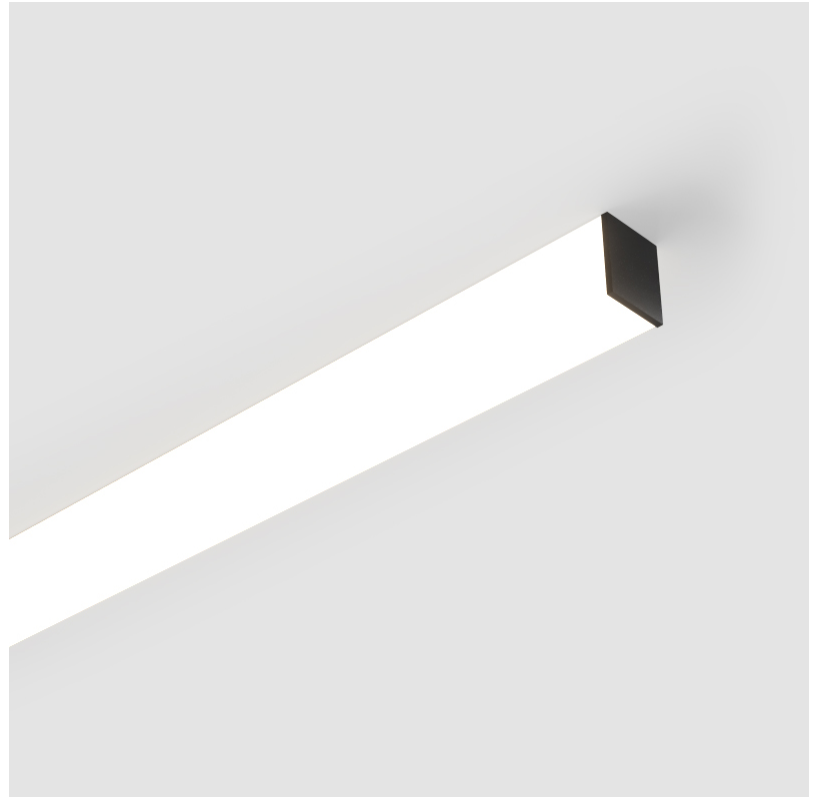

FINO SURFACE

A3D127-

base number	LED Dimming	Color Temperature	Finishes (Diamond)

1. To build a product code in our configurator select the specify button on the base model # product page
2. To build a manual product code on this datasheet choose from the options listed below in blue font and add the suffix to the base model #

GENERAL

Series: Fino
Partner: Prolicht
Division: Architectural
Installation: Surface
Product Type: Linear Profiles
Mounting Location: Ceiling

PHYSICAL

Shape: Rectangle
Length (mm): 2020
Length (in): 79 1/2
Width (mm): 65
Width (in): 2 9/16
Height (mm): 76
Height (in): 3
Weight (kg): 5.329
Weight (lbs): 11.748
Diffuser: PMMA - Opal
Fixture Finish: SSR / BKV / CWI / CRY / HAB / UFT / ITA / RUA / FTG / MYG / LOD / PUS / FRO / FUP / KIA / POP / BLS / SPG / MEY / GOH / CHC / COM / ABZ / JAG / OBR / MOS / ROR
Fixture Material: PMMA / Aluminum

ELECTRICAL

Lamp Type: LED (Zhaga Standard)
Input Wattage (W): 35
Total Output Wattage (W): 28 / 22.8 (3500K)
Dimming: Non-Dimming / Phase Dimming (120Vac only) / 0-10V Dimming
Driver Included: Yes
Driver Location: Integrated
Driver Type: Constant Current - 120 / 277Vac
Driver Class: Class 2
Input Voltage (V): 120 - 277
Constant Current (MA): 350 / 700 (3500K)

LED

Color Temperature (°K): 3000 / 3500 / 4000
Max. Delivered Lumen (lm): 4000 / 4136 / 4220
CRI: >80 CRI
Lamp Life (hrs): 50000

OPTICAL

RATINGS AND CERTIFICATIONS

Certified By: Certified for North American Standards
IP rating: IP20