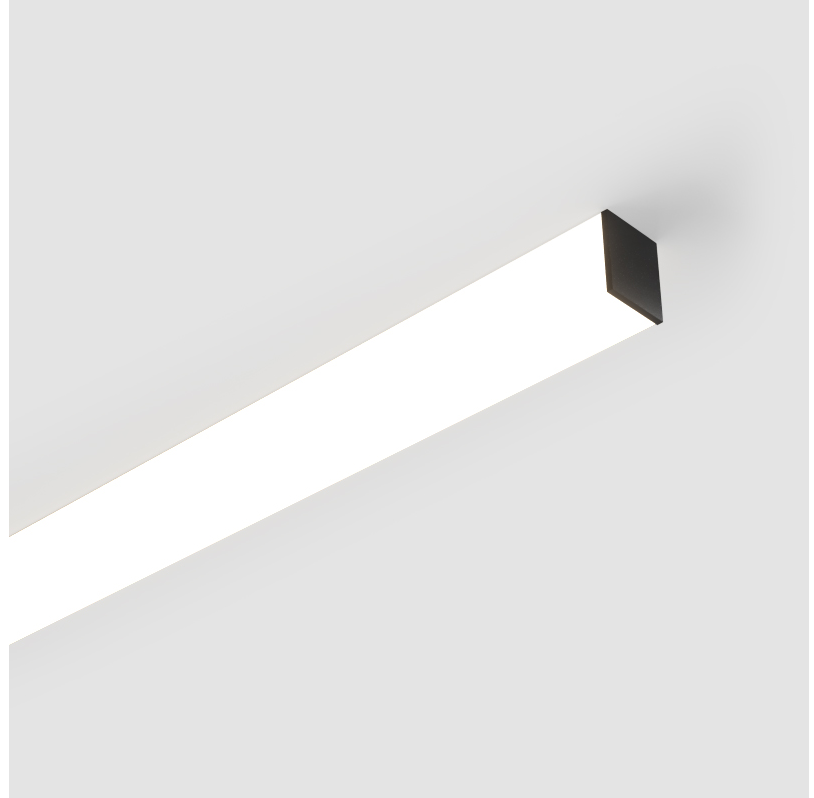

FINO SURFACE

A3FI-SUR-SYS

base number

1. To build a product code in our configurator select the specify button on the base model # product page
2. To build a manual product code on this datasheet choose from the options listed below in blue font and add the suffix to the base model #

GENERAL

Series: Fino
Partner: Prolicht
Division: Architectural
Installation: Surface
Product Type: Linear Profiles
Mounting Location: Ceiling

PHYSICAL

Length (mm): Custom length
Length (in): Custom length
Fixture Finish: SSR / BKV / CWI / CRY / HAB / UFT / ITA / RUA / FTG / MYG / LOD / PUS / FRO / FUP / KIA / POP / BLS / SPG / MEY / GOH / CHC / COM / ABZ / JAG / OBR / MOS / ROR
Upon Request: Printed Letters & Signs

ELECTRICAL

Lamp Type: LED (Zhaga Standard)
Dimming: 0-10V Dimming / Phase Dimming (120Vac Only)
Driver Included: Yes
Driver Location: Integrated
Driver Type: Constant Current - 120 / 277Vac
Driver Class: Class 2
Input Voltage (V): 120 - 277
Constant Current (MA): 350 / 100-125 / 350

LED

Lamp Life (hrs): 50000
Upon Request: Special Color Temperature RGB-W Tunable CRI (no minimum qty) price increase + longer lead time

OPTICAL

RATINGS AND CERTIFICATIONS

Certified By: Certified for North American Standards
IP rating: IP20