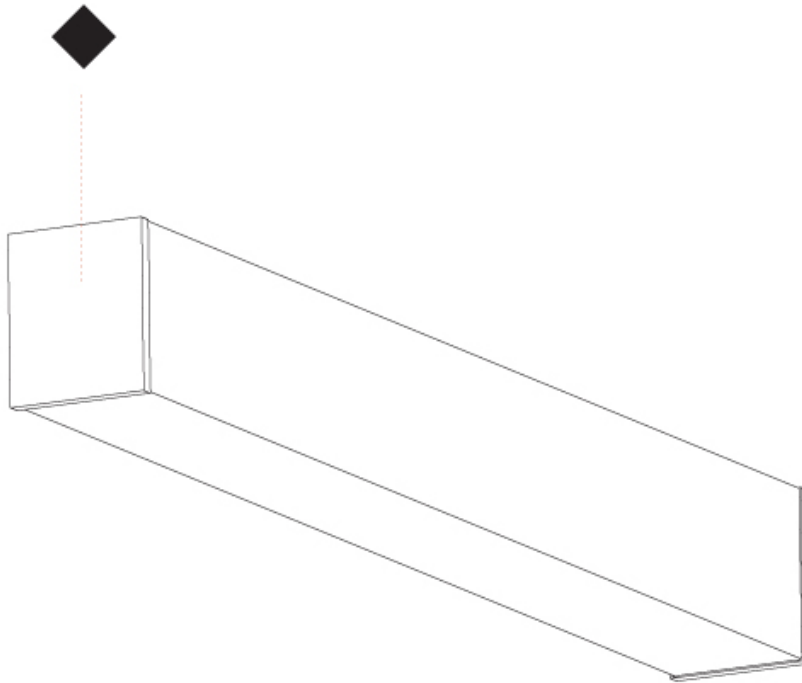

A3D127-

PROJECT

TYPE

SPECIFIER

QUANTITY

DATE