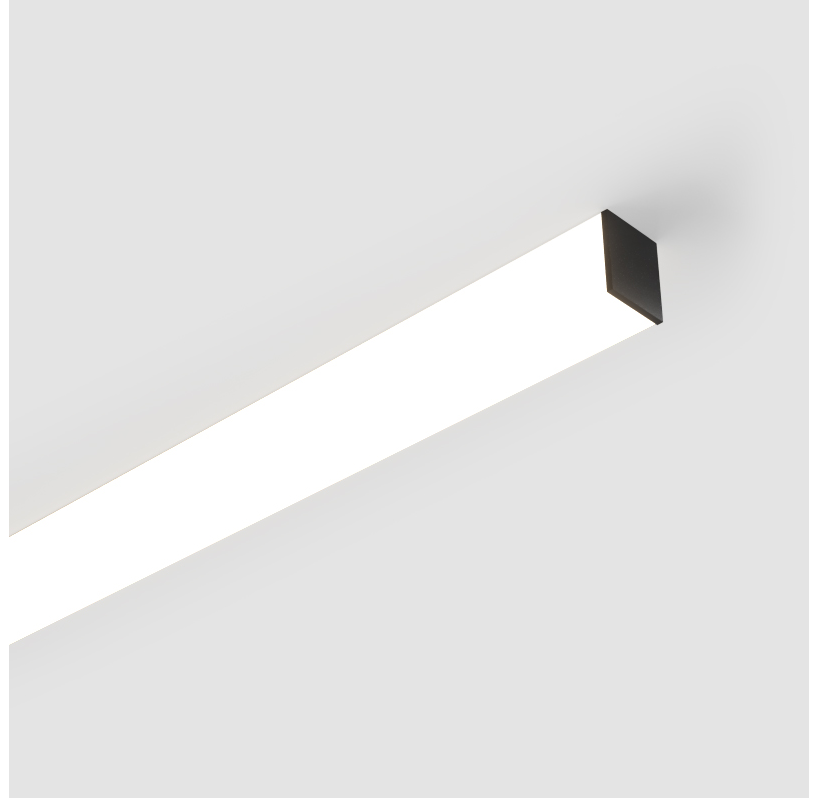

FINO SURFACE

A3FI-SUR-SYS

base number

1. To build a product code in our configurator select the specify button on the base model # product page
2. To build a manual product code on this datasheet choose from the options listed below in blue font and add the suffix to the base model #

GENERAL

Series: Fino
Brand: Prolicht
Division: Architectural
Mounting Type: Surface
Mounting Location: Ceiling
Subcategory: Profile

PHYSICAL

Length (mm): Custom length
Length (in): Custom length
Fixture Finish: SSR / BKV / CWI / CRY / HAB / UFT / ITA / RUA / FTG / MYG / LOD / PUS / FRO / FUP / KIA / POP / BLS / SPG / MEY / GOH / GUM / CHC / COM / ABZ / JAG / OBR / MOS / ROR
Upon Request: Printed Letters & Signs

ELECTRICAL

Lamp Type: LED (Zhaga Standard)
Dimming: 0-10V Dimming / Phase Dimming (120Vac Only)
Driver Included: Yes
Driver Location: Integrated
Driver Type: Constant Current - 120 / 277Vac
Driver Class: Class 2
Input Voltage (V): 120 - 277
Constant Current (MA): 350 / 100-125 / 350

LED

Lamp Life (hrs): 50000
Upon Request: Special Color Temperature RGB-W Tunable CRI (no minimum qty) price increase + longer lead time

OPTICAL

RATINGS AND CERTIFICATIONS

Certified By: Certified for North American Standards
IP rating: IP20

PROJECT

TYPE

SPECIFIER

QUANTITY

DATE