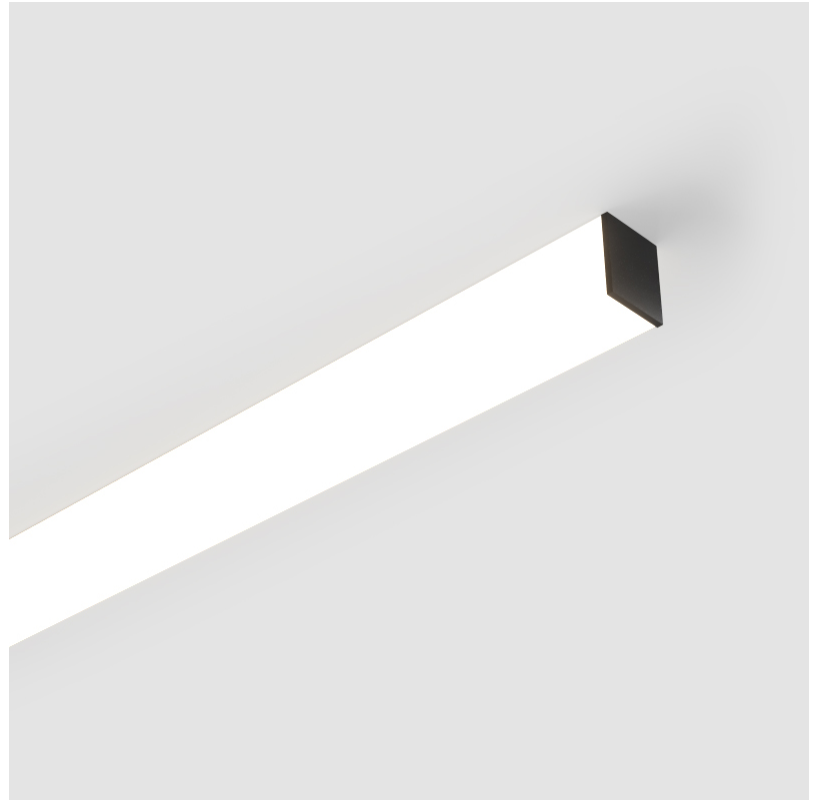

1. To build a product code in our configurator select the specify button on the base model # product page
2. To build a manual product code on this datasheet choose from the options listed below in blue font and add the suffix to the base model #

GENERAL

Series: Fino
Brand: Prolicht
Division: Architectural
Mounting Type: Surface
Mounting Location: Ceiling
Subcategory: Profile

PHYSICAL

Shape: Rectangle
Length (mm): 1180
Length (in): 46 ⁷/₁₆
Width (mm): 65
Width (in): 2 ⁹/₁₆
Height (mm): 76
Height (in): 3
Light Distribution: Omnidirectional
Weight (kg): 3.294
Weight (lbs): 7.262
Diffuser: PMMA - Opal
Fixture Finish: SSR / BKV / CWI / CRY / HAB / UFT / ITA / RUA / FTG / MYG / LOD / PUS / FRO / FUP / KIA / POP / BLS / SPG / MEY / GOH / GUM / CHC / COM / ABZ / JAG / OBR / MOS / ROR
Fixture Material: Aluminum

ELECTRICAL

Lamp Type: LED (Zhaga Standard)
Input Wattage (W): 20
Total Output Wattage (W): 16 / 12.8 (3500K)
Dimming: Non-Dimming / Phase Dimming (120Vac only) / 0-10V Dimming
Driver Included: Yes
Driver Location: Integrated
Driver Type: Constant Current - 120 / 277Vac
Driver Class: Class 2
Input Voltage (V): 120 - 277
Constant Current (MA): 350 / 400 (3500K)

LED

Color Temperature (°K): 3000 / 3500 / 4000
Max. Delivered Lumen (lm): 2280 / 2362 / 2410
CRI: >80 CRI
Lamp Life (hrs): 50000

OPTICAL

RATINGS AND CERTIFICATIONS

Certified By: Certified for North American Standards
IP rating: IP20