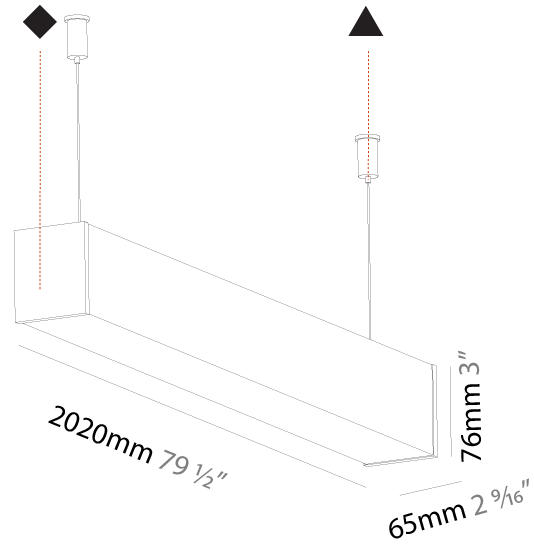

GENERAL

Series: Fino
Brand: Prolicht
Division: Architectural
Mounting Type: Suspension
Mounting Location: Ceiling
Subcategory: Profile

PHYSICAL

Shape: Rectangle
Length (mm): 2020
Length (in): 79 1/2
Width (mm): 65
Width (in): 2 9/16
Height (mm): 76
Height (in): 3
Max. Overall Height (mm): 2076
Max. Overall Height (in): 81 3/4
Light Distribution: Omnidirectional
Weight (kg): 5.669
Weight (lbs): 12.498
Diffuser: PMMA - Opal
Fixture Finish: SSR / BKV / CWI / CRY / HAB / LAG / UFT / ITA / RUA / RUR / MIC / FTG / MYG / TWT / LOD / PUS / FRO / FUP / KIA / POP / BLS / SPG / MEY / GOH / GUM / CHC / COM / ABZ / JAG / OBR / MOS / ROR
Fixture Material: Aluminum
Cable Details: 2000mm or 6000mm Transparent Cable
Upon Request: Cable colour - White / Black / Orange / Red

ELECTRICAL

Lamp Type: LED (Zhaga Standard)
Input Wattage (W): 35
Total Output Wattage (W): 28 / 22.8 (3500K)
Dimming: Non-Dimming / Phase Dimming (120Vac only) / 0-10V Dimming
Driver Included: Yes
Driver Location: Integrated
Driver Type: Constant Current - 120 / 277Vac
Driver Class: Class 2
Input Voltage (V): 120 - 277
Constant Current (MA): 350 / 700 (3500K)

LED

Color Temperature (°K): 3000 / 3500 / 4000
Max. Delivered Lumen (lm): 4000 / 4136 / 4220
CRI: >80 CRI
Lamp Life (hrs): 50000

OPTICAL

RATINGS AND CERTIFICATIONS

Certified By: Certified for North American Standards
IP rating: IP20