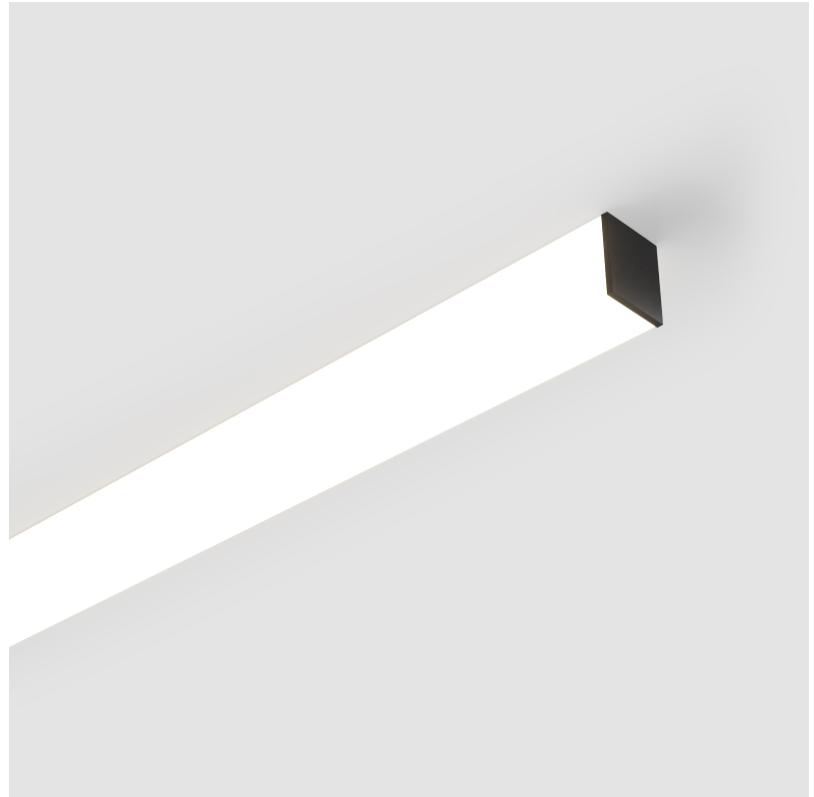

1. To build a product code in our configurator select the specify button on the base model # product page
2. To build a manual product code on this datasheet choose from the options listed below in blue font and add the suffix to the base model #

GENERAL

Series: Fino
Brand: Prolicht
Division: Architectural
Mounting Type: Surface
Mounting Location: Ceiling
Subcategory: Profile

PHYSICAL

Shape: Rectangle
Length (mm): 1180
Length (in): 46 7/16
Width (mm): 65
Width (in): 2 9/16
Height (mm): 76
Height (in): 3
Light Distribution: Omnidirectional
Weight (kg): 3.294
Weight (lbs): 7.262
Diffuser: PMMA - Opal
Fixture Finish: SSR / BKV / CWI / CRY / HAB / LAG / UFT / ITA / RUA / RUR / MIC / FTG / MYG / TWT / LOD / PUS / FRO / FUP / KIA / POP / BLS / SPG / MEY / GOH / GUM / CHC / COM / ABZ / JAG / OBR / MOS / ROR
Fixture Material: Aluminum

ELECTRICAL

Lamp Type: LED (Zhaga Standard)
Input Wattage (W): 20
Total Output Wattage (W): 16 / 12.8 (3500K)
Dimming: Non-Dimming / Phase Dimming (120Vac only) / 0-10V Dimming
Driver Included: Yes
Driver Location: Integrated
Driver Type: Constant Current - 120 / 277Vac
Driver Class: Class 2
Input Voltage (V): 120 - 277
Constant Current (MA): 350 / 400 (3500K)

LED

Color Temperature (°K): 3000 / 3500 / 4000
Max. Delivered Lumen (lm): 2280 / 2362 / 2410
CRI: >80 CRI
Lamp Life (hrs): 50000

OPTICAL

RATINGS AND CERTIFICATIONS

Certified By: Certified for North American Standards
IP rating: IP20