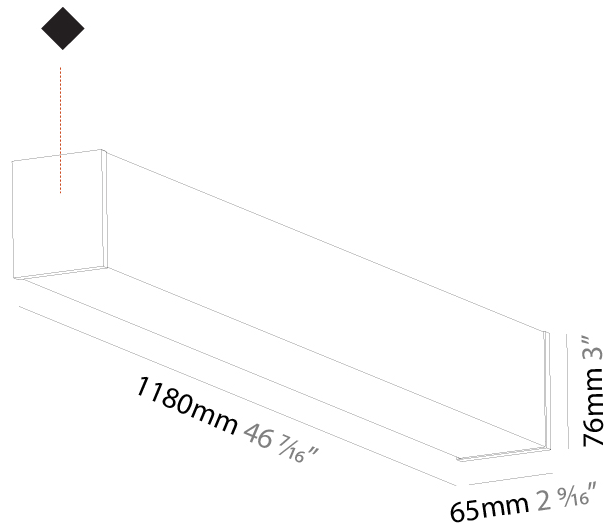

1. To build a product code in our configurator select the specify button on the base model # product page
2. To build a manual product code on this datasheet choose from the options listed below in blue font and add the suffix to the base model #

GENERAL

Series: Fino
Brand: Prolicht
Division: Architectural
Mounting Type: Surface
Mounting Location: Ceiling
Subcategory: Profile

PHYSICAL

Shape: Rectangle
Length (mm): 1180
Length (in): 46 7/16
Width (mm): 65
Width (in): 2 9/16
Height (mm): 76
Height (in): 3
Light Distribution: Omnidirectional
Weight (kg): 3.294
Weight (lbs): 7.262
Diffuser: PMMA - Opal
Fixture Finish: SSR / BKV / CWI / CRY / HAB / LAG / UFT / ITA / RUA / RUR / MIC / FTG / MYG / TWT / LOD / PUS / FRO / FUP / KIA / POP / BLS / SPG / MEY / GOH / GUM / CHC / COM / ABZ / JAG / OBR / MOS / ROR
Fixture Material: Aluminum

ELECTRICAL

Lamp Type: LED (Zhaga Standard)
Input Wattage (W): 20
Total Output Wattage (W): 16 / 12.8 (3500K)
Dimming: Non-Dimming / Phase Dimming (120Vac only) / 0-10V Dimming
Driver Included: Yes
Driver Location: Integrated
Driver Type: Constant Current - 120 / 277Vac
Driver Class: Class 2
Input Voltage (V): 120 - 277
Constant Current (MA): 350 / 400 (3500K)

LED

Color Temperature (°K): 3000 / 3500 / 4000
Max. Delivered Lumen (lm): 2280 / 2362 / 2410
CRI: >80 CRI
Lamp Life (hrs): 50000

OPTICAL

RATINGS AND CERTIFICATIONS

Certified By: Certified for North American Standards
IP rating: IP20