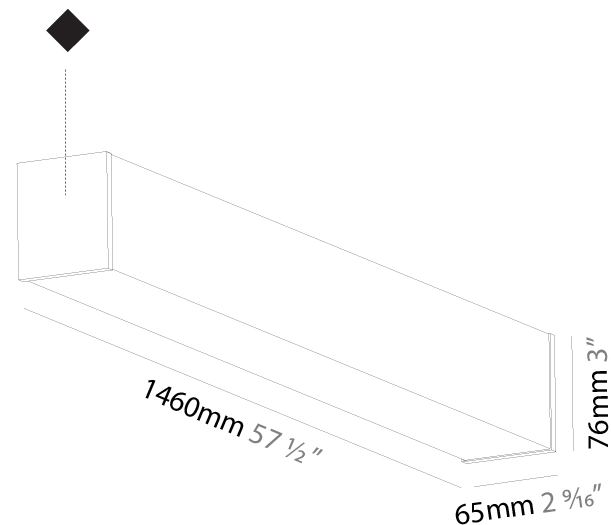

1. To build a product code in our configurator select the specify button on the base model # product page
2. To build a manual product code on this datasheet choose from the options listed below in blue font and add the suffix to the base model #

GENERAL

Series: Fino
Brand: Prolicht
Division: Architectural
Mounting Type: Surface
Mounting Location: Ceiling
Subcategory: Profile

PHYSICAL

Shape: Rectangle
Length (mm): 1460
Length (in): 57 1/2
Width (mm): 65
Width (in): 2 9/16
Height (mm): 76
Height (in): 3
Light Distribution: Omnidirectional
Weight (kg): 3.974
Weight (lbs): 8.761
Diffuser: PMMA - Opal
Fixture Finish: SSR / BKV / CWI / CRY / HAB / LAG / UFT / ITA / RUA / RUR / MIC / FTG / MYG / TWT / LOD / PUS / FRO / FUP / KIA / POP / BLS / SPG / MEY / GOH / GUM / CHC / COM / ABZ / JAG / OBR / MOS / ROR
Fixture Material: Aluminum

ELECTRICAL

Lamp Type: LED (Zhaga Standard)
Input Wattage (W): 25
Total Output Wattage (W): 20 / 16 (3500K)
Dimming: Non-Dimming / Phase Dimming (120Vac only) / 0-10V Dimming
Driver Included: Yes
Driver Location: Integrated
Driver Type: Constant Current - 120 / 277Vac
Driver Class: Class 2
Input Voltage (V): 120 - 277
Constant Current (MA): 350 / 500 (3500K)

LED

Color Temperature (°K): 3000 / 3500 / 4000
Max. Delivered Lumen (lm): 2850 / 2960 / 3020
CRI: >80 CRI
Lamp Life (hrs): 50000

OPTICAL

RATINGS AND CERTIFICATIONS

Certified By: Certified for North American Standards
IP rating: IP20