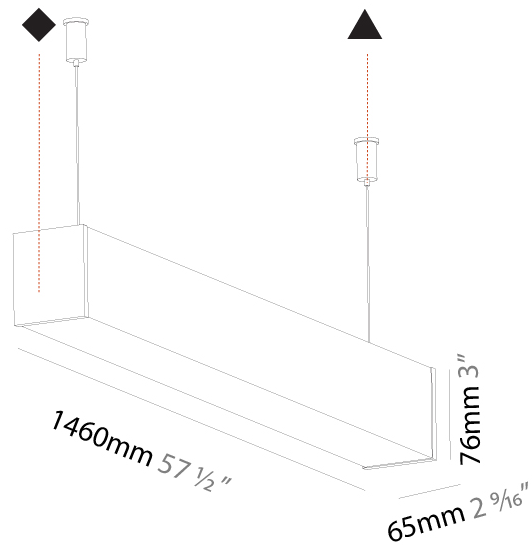

GENERAL

Series: Fino
Brand: Prolicht
Division: Architectural
Mounting Type: Suspension
Mounting Location: Ceiling
Subcategory: Profile

PHYSICAL

Shape: Rectangle
Length (mm): 1740
Length (in): 68 1/2
Width (mm): 65
Width (in): 2 9/16
Height (mm): 76
Height (in): 3
Max. Overall Height (mm): 2076
Max. Overall Height (in): 81 3/4
Light Distribution: Omnidirectional
Weight (kg): 4.99
Weight (lbs): 11.00
Diffuser: PMMA - Opal
Fixture Finish: SSR / BKV / CWI / CRY / HAB / LAG / UFT / ITA / RUA / RUR / MIC / FTG / MYG / TWT / LOD / PUS / FRO / FUP / KIA / POP / BLS / SPG / MEY / GOH / GUM / CHC / COM / ABZ / JAG / OBR / MOS / ROR
Fixture Material: Aluminum
Cable Details: 2000mm or 4000mm Transparent Cable
Upon Request: Cable colour - White / Black / Orange / Red

ELECTRICAL

Lamp Type: LED (Zhaga Standard)
Input Wattage (W): 30
Total Output Wattage (W): 24 / 19.2 (3500K)
Dimming: Non-Dimming / Phase Dimming (120Vac only) / 0-10V Dimming
Driver Included: Yes
Driver Location: Integrated
Driver Type: Constant Current - 120 / 277Vac
Driver Class: Class 2
Input Voltage (V): 120 - 277
Constant Current (MA): 350 / 600 (3500K)

LED

Color Temperature (°K): 3000 / 3500 / 4000
Max. Delivered Lumen (lm): 3430 / 3548 / 3620
CRI: >80 CRI
Lamp Life (hrs): 50000

OPTICAL

RATINGS AND CERTIFICATIONS

Certified By: Certified for North American Standards
IP rating: IP20