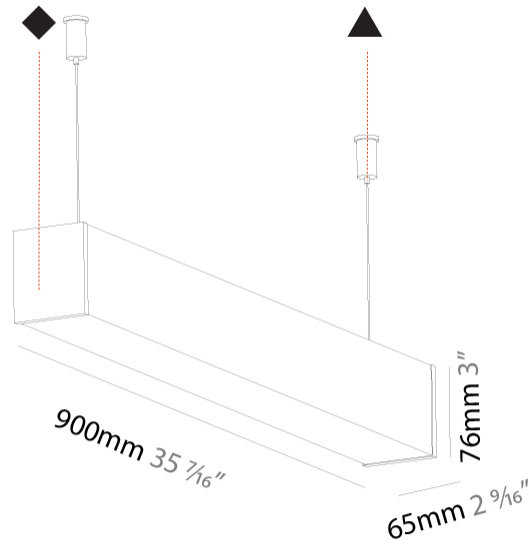

GENERAL

Series: Fino
Brand: Prolicht
Division: Architectural
Mounting Type: Suspension
Mounting Location: Ceiling
Subcategory: Profile

PHYSICAL

Shape: Rectangle
Length (mm): 900
Length (in): 35 ⁷/₁₆
Width (mm): 65
Width (in): 2 ⁹/₁₆
Height (mm): 76
Height (in): 3
Max. Overall Height (mm): 2076
Max. Overall Height (in): 81 ³/₄
Light Distribution: Omnidirectional
Weight (kg): 2.954
Weight (lbs): 6.512
Diffuser: PMMA - Opal
Fixture Finish: [SSR / BKV / CWI / CRY / HAB / LAG / UFT / ITA / RUA / RUR / MIC / FTG / MYG / TWT / LOD / PUS / FRO / FUP / KIA / POP / BLS / SPG / MEY / GOH / GUM / CHC / COM / ABZ / JAG / OBR / MOS / ROR](#)
Fixture Material: Aluminum
Cable Details: [2000mm or 4000mm Transparent Cable](#)
Upon Request: Cable colour - White / Black / Orange / Red

ELECTRICAL

Lamp Type: LED (Zhaga Standard)
Input Wattage (W): 15
Total Output Wattage (W): 12 / 11.2 (3500K)
Dimming: [Non-Dimming / Phase Dimming (120Vac only) / 0-10V Dimming](#)
Driver Included: Yes
Driver Location: Integrated
Driver Type: Constant Current - 120 / 277Vac
Driver Class: Class 2
Input Voltage (V): 120 - 277
Constant Current (MA): 350 / 375 (3500K)

LED

[Color Temperature (°K): 3000 / 3500 / 4000](#)
Max. Delivered Lumen (lm): 1710 / 1774 / 1810
CRI: >80 CRI
Lamp Life (hrs): 50000

OPTICAL

RATINGS AND CERTIFICATIONS

Certified By: Certified for North American Standards
IP rating: IP20