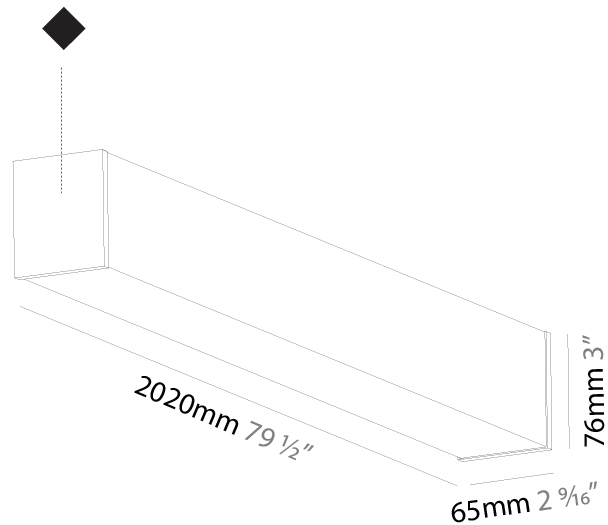

1. To build a product code in our configurator select the specify button on the base model # product page
2. To build a manual product code on this datasheet choose from the options listed below in blue font and add the suffix to the base model #

GENERAL

Series: Fino
Brand: Prolicht
Division: Architectural
Mounting Type: Surface
Mounting Location: Ceiling
Subcategory: Profile

PHYSICAL

Shape: Rectangle
Length (mm): 2020
Length (in): 79 1/2
Width (mm): 65
Width (in): 2 9/16
Height (mm): 76
Height (in): 3
Light Distribution: Omnidirectional
Weight (kg): 5.329
Weight (lbs): 11.748
Diffuser: PMMA - Opal
Fixture Finish: SSR / BKV / CWI / CRY / HAB / LAG / UFT / ITA / RUA / RUR / MIC / FTG / MYG / TWT / LOD / PUS / FRO / FUP / KIA / POP / BLS / SPG / MEY / GOH / GUM / CHC / COM / ABZ / JAG / OBR / MOS / ROR
Fixture Material: Aluminum

ELECTRICAL

Lamp Type: LED (Zhaga Standard)
Input Wattage (W): 35
Total Output Wattage (W): 28 / 22.8 (3500K)
Dimming: Non-Dimming / Phase Dimming (120Vac only) / 0-10V Dimming
Driver Included: Yes
Driver Location: Integrated
Driver Type: Constant Current - 120 / 277Vac
Driver Class: Class 2
Input Voltage (V): 120 - 277
Constant Current (MA): 350 / 700 (3500K)

LED

Color Temperature (°K): 3000 / 3500 / 4000
Max. Delivered Lumen (lm): 4000 / 4136 / 4220
CRI: >80 CRI
Lamp Life (hrs): 50000

OPTICAL

RATINGS AND CERTIFICATIONS

Certified By: Certified for North American Standards
IP rating: IP20