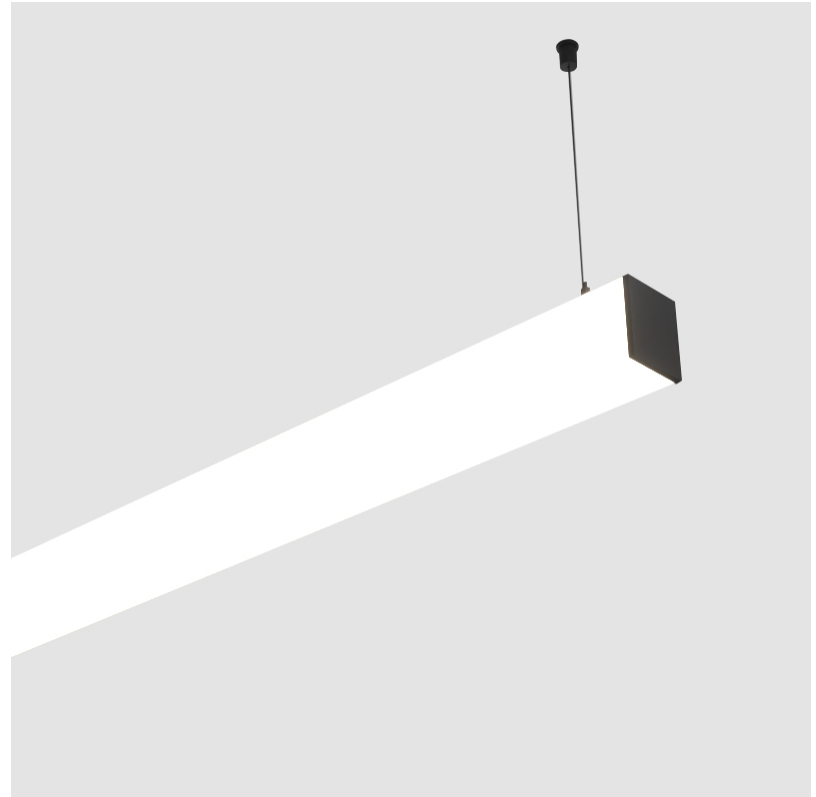

GENERAL

Series: Fino
Brand: Prolicht
Division: Architectural
Mounting Type: Suspension
Mounting Location: Ceiling
Subcategory: Profile

PHYSICAL

Shape: Rectangle
Length (mm): 1460
Length (in): 57 1/2
Width (mm): 65
Width (in): 2 9/16
Height (mm): 76
Height (in): 3
Max. Overall Height (mm): 2076
Max. Overall Height (in): 81 3/4
Light Distribution: Omnidirectional
Weight (kg): 4.314
Weight (lbs): 9.510
Diffuser: PMMA - Opal
Fixture Finish: [SSR / BKV / CWI / CRY / HAB / LAG / UFT / ITA / RUA / RUR / MIC / FTG / MYG / TWT / LOD / PUS / FRO / FUP / KIA / POP / BLS / SPG / MEY / GOH / GUM / CHC / COM / ABZ / JAG / OBR / MOS / ROR](#)
Fixture Material: Aluminum
Cable Details: [2000mm or 4000mm Transparent Cable](#)
Upon Request: Cable colour - White / Black / Orange / Red

ELECTRICAL

Lamp Type: LED (Zhaga Standard)
Input Wattage (W): 25
Total Output Wattage (W): 20 / 16 (3500K)
Dimming: [Non-Dimming / Phase Dimming (120Vac only) / 0-10V Dimming](#)
Driver Included: Yes
Driver Location: Integrated
Driver Type: Constant Current - 120 / 277Vac
Driver Class: Class 2
Input Voltage (V): 120 - 277
Constant Current (MA): 350 / 500 (3500K)

LED

[Color Temperature (°K): 3000 / 3500 / 4000](#)
Max. Delivered Lumen (lm): 2850 / 2960 / 3020
CRI: >80 CRI
Lamp Life (hrs): 50000

OPTICAL

RATINGS AND CERTIFICATIONS

Certified By: Certified for North American Standards
IP rating: IP20