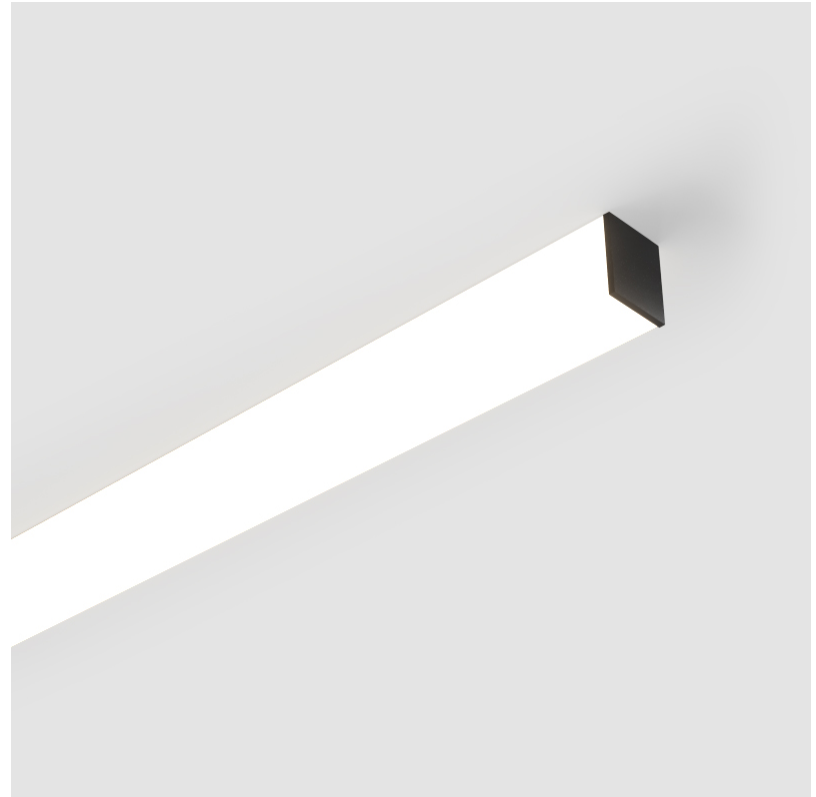

1. To build a product code in our configurator select the specify button on the base model # product page
2. To build a manual product code on this datasheet choose from the options listed below in blue font and add the suffix to the base model #

GENERAL

Series: Fino
Brand: Prolicht
Division: Architectural
Mounting Type: Surface
Mounting Location: Ceiling
Subcategory: Profile

PHYSICAL

Shape: Rectangle
Length (mm): 1460
Length (in): 57 1/2
Width (mm): 65
Width (in): 2 9/16
Height (mm): 76
Height (in): 3
Light Distribution: Omnidirectional
Weight (kg): 3.974
Weight (lbs): 8.761
Diffuser: PMMA - Opal
Fixture Finish: SSR / BKV / CWI / CRY / HAB / LAG / UFT / ITA / RUA / RUR / MIC / FTG / MYG / TWT / LOD / PUS / FRO / FUP / KIA / POP / BLS / SPG / MEY / GOH / GUM / CHC / COM / ABZ / JAG / OBR / MOS / ROR
Fixture Material: Aluminum

ELECTRICAL

Lamp Type: LED (Zhaga Standard)
Input Wattage (W): 25
Total Output Wattage (W): 20 / 16 (3500K)
Dimming: Non-Dimming / Phase Dimming (120Vac only) / 0-10V Dimming
Driver Included: Yes
Driver Location: Integrated
Driver Type: Constant Current - 120 / 277Vac
Driver Class: Class 2
Input Voltage (V): 120 - 277
Constant Current (MA): 350 / 500 (3500K)

LED

Color Temperature (°K): 3000 / 3500 / 4000
Max. Delivered Lumen (lm): 2850 / 2960 / 3020
CRI: >80 CRI
Lamp Life (hrs): 50000

OPTICAL

RATINGS AND CERTIFICATIONS

Certified By: Certified for North American Standards
IP rating: IP20