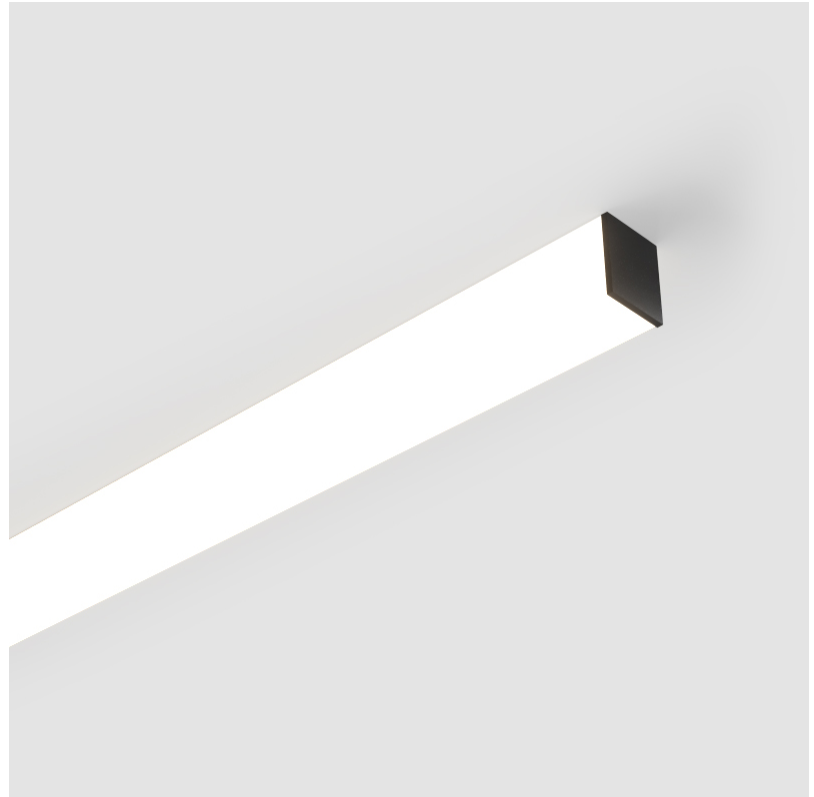

1. To build a product code in our configurator select the specify button on the base model # product page
2. To build a manual product code on this datasheet choose from the options listed below in blue font and add the suffix to the base model #

GENERAL

Series: Fino
Brand: Prolicht
Division: Architectural
Mounting Type: Surface
Mounting Location: Ceiling
Subcategory: Profile

PHYSICAL

Shape: Rectangle
Length (mm): 1740
Length (in): 68 1/2
Width (mm): 65
Width (in): 2 9/16
Height (mm): 76
Height (in): 3
Light Distribution: Omnidirectional
Weight (kg): 4.665
Weight (lbs): 10.284
Diffuser: PMMA - Opal
Fixture Finish: SSR / BKV / CWI / CRY / HAB / LAG / UFT / ITA / RUA / RUR / MIC / FTG / MYG / TWT / LOD / PUS / FRO / FUP / KIA / POP / BLS / SPG / MEY / GOH / GUM / CHC / COM / ABZ / JAG / OBR / MOS / ROR
Fixture Material: Aluminum

ELECTRICAL

Lamp Type: LED (Zhaga Standard)
Input Wattage (W): 30
Total Output Wattage (W): 24 / 19.2 (3500K)
Dimming: Non-Dimming / Phase Dimming (120Vac only) / 0-10V Dimming
Driver Included: Yes
Driver Location: Integrated
Driver Type: Constant Current - 120 / 277Vac
Driver Class: Class 2
Input Voltage (V): 120 - 277
Constant Current (MA): 350 / 600 (3500K)

LED

Color Temperature (°K): 3000 / 3500 / 4000
Max. Delivered Lumen (lm): 3430 / 3548 / 3620
CRI: >80 CRI
Lamp Life (hrs): 50000

OPTICAL

RATINGS AND CERTIFICATIONS

Certified By: Certified for North American Standards
IP rating: IP20