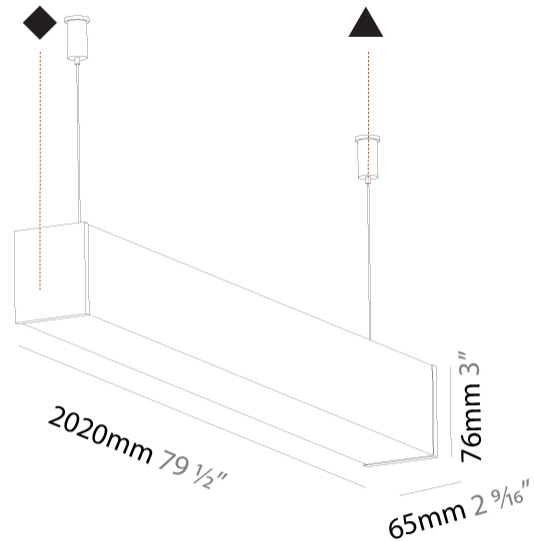

GENERAL

Series: Fino
Brand: Prolicht
Division: Architectural
Mounting Type: Suspension
Mounting Location: Ceiling
Subcategory: Profile

PHYSICAL

Shape: Rectangle
Length (mm): 2020
Length (in): 79 1/2
Width (mm): 65
Width (in): 2 9/16
Height (mm): 76
Height (in): 3
Max. Overall Height (mm): 2076
Max. Overall Height (in): 81 3/4
Light Distribution: Omnidirectional
Weight (kg): 5.669
Weight (lbs): 12.498
Diffuser: PMMA - Opal
Fixture Finish: [SSR / BKV / CWI / CRY / HAB / UFT / ITA / RUA / FTG / MYG / LOD / PUS / FRO / FUP / KIA / POP / BLS / SPG / MEY / GOH / GUM / CHC / COM / ABZ / JAG / OBR / MOS / ROR](#)
Fixture Material: Aluminum
Cable Details: [2000mm or 6000mm Transparent Cable](#)
Upon Request: Cable colour - White / Black / Orange / Red

ELECTRICAL

Lamp Type: LED (Zhaga Standard)
Input Wattage (W): 35
Total Output Wattage (W): 28 / 22.8 (3500K)
Dimming: [Non-Dimming / Phase Dimming (120Vac only) / 0-10V Dimming](#)
Driver Included: Yes
Driver Location: Integrated
Driver Type: Constant Current - 120 / 277Vac
Driver Class: Class 2
Input Voltage (V): 120 - 277
Constant Current (MA): 350 / 700 (3500K)

LED

[Color Temperature (°K): 3000 / 3500 / 4000](#)
Max. Delivered Lumen (lm): 4000 / 4136 / 4220
CRI: >80 CRI
Lamp Life (hrs): 50000

OPTICAL

RATINGS AND CERTIFICATIONS

Certified By: Certified for North American Standards
IP rating: IP20