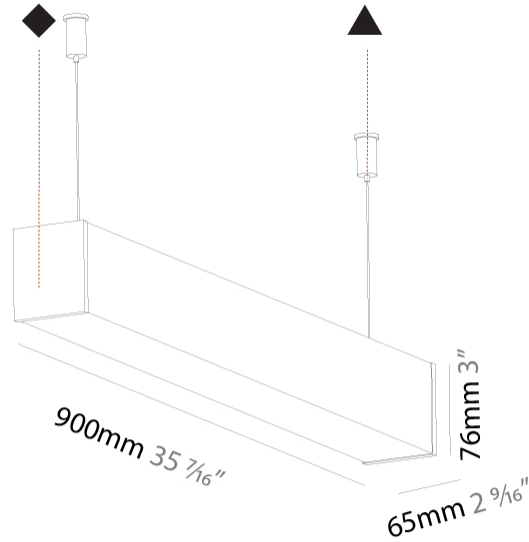

GENERAL

Series: Fino
Brand: Prolicht
Division: Architectural
Mounting Type: Suspension
Mounting Location: Ceiling
Subcategory: Profile

PHYSICAL

Shape: Rectangle
Length (mm): 900
Length (in): 35 7/16
Width (mm): 65
Width (in): 2 9/16
Height (mm): 76
Height (in): 3
Max. Overall Height (mm): 2076
Max. Overall Height (in): 81 3/4
Light Distribution: Omnidirectional
Weight (kg): 2.954
Weight (lbs): 6.512
Diffuser: PMMA - Opal
Fixture Finish: SSR / BKV / CWI / CRY / HAB / UFT / ITA / RUA / FTG / MYG / LOD / PUS / FRO / FUP / KIA / POP / BLS / SPG / MEY / GOH / GUM / CHC / COM / ABZ / JAG / OBR / MOS / ROR
Fixture Material: Aluminum
Cable Details: 2000mm or 4000mm Transparent Cable
Upon Request: Cable colour - White / Black / Orange / Red

ELECTRICAL

Lamp Type: LED (Zhaga Standard)
Input Wattage (W): 15
Total Output Wattage (W): 12 / 11.2 (3500K)
Dimming: Non-Dimming / Phase Dimming (120Vac only) / 0-10V Dimming
Driver Included: Yes
Driver Location: Integrated
Driver Type: Constant Current - 120 / 277Vac
Driver Class: Class 2
Input Voltage (V): 120 - 277
Constant Current (MA): 350 / 375 (3500K)

LED

Color Temperature (°K): 3000 / 3500 / 4000
Max. Delivered Lumen (lm): 1710 / 1774 / 1810
CRI: >80 CRI
Lamp Life (hrs): 50000

OPTICAL

RATINGS AND CERTIFICATIONS

Certified By: Certified for North American Standards
IP rating: IP20