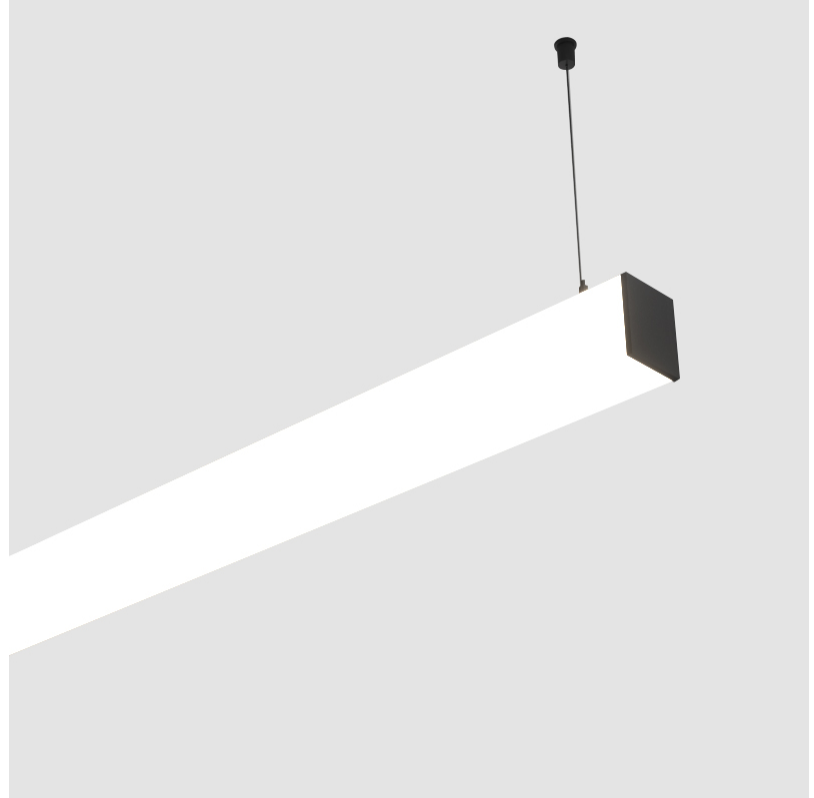

GENERAL

Series: Fino
Brand: Prolicht
Division: Architectural
Mounting Type: Suspension
Mounting Location: Ceiling
Subcategory: Profile

PHYSICAL

Shape: Rectangle
Length (mm): 2020
Length (in): 79 1/2
Width (mm): 65
Width (in): 2 9/16
Height (mm): 76
Height (in): 3
Max. Overall Height (mm): 2076
Max. Overall Height (in): 81 3/4
Light Distribution: Omnidirectional
Weight (kg): 5.669
Weight (lbs): 12.498
Diffuser: PMMA - Opal
Fixture Finish: SSR / BKV / CWI / CRY / HAB / UFT / ITA / RUA / FTG / MYG / LOD / PUS / FRO / FUP / KIA / POP / BLS / SPG / MEY / GOH / GUM / CHC / COM / ABZ / JAG / OBR / MOS / ROR
Fixture Material: Aluminum
Cable Details: 2000mm or 6000mm Transparent Cable
Upon Request: Cable colour - White / Black / Orange / Red

ELECTRICAL

Lamp Type: LED (Zhaga Standard)
Input Wattage (W): 35
Total Output Wattage (W): 28 / 22.8 (3500K)
Dimming: Non-Dimming / Phase Dimming (120Vac only) / 0-10V Dimming
Driver Included: Yes
Driver Location: Integrated
Driver Type: Constant Current - 120 / 277Vac
Driver Class: Class 2
Input Voltage (V): 120 - 277
Constant Current (MA): 350 / 700 (3500K)

LED

Color Temperature (°K): 3000 / 3500 / 4000
Max. Delivered Lumen (lm): 4000 / 4136 / 4220
CRI: >80 CRI
Lamp Life (hrs): 50000

OPTICAL

RATINGS AND CERTIFICATIONS

Certified By: Certified for North American Standards
IP rating: IP20