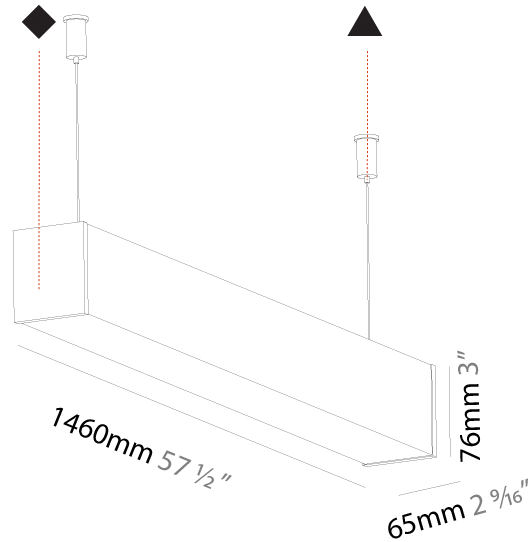

GENERAL

Series: Fino
Brand: Prolicht
Division: Architectural
Mounting Type: Suspension
Mounting Location: Ceiling
Subcategory: Profile

PHYSICAL

Shape: Rectangle
Length (mm): 1740
Length (in): 68 1/2
Width (mm): 65
Width (in): 2 9/16
Height (mm): 76
Height (in): 3
Max. Overall Height (mm): 2076
Max. Overall Height (in): 81 3/4
Light Distribution: Omnidirectional
Weight (kg): 4.99
Weight (lbs): 11.00
Diffuser: PMMA - Opal
Fixture Finish: SSR / BKV / CWI / CRY / HAB / UFT / ITA / RUA / FTG / MYG / LOD / PUS / FRO / FUP / KIA / POP / BLS / SPG / MEY / GOH / GUM / CHC / COM / ABZ / JAG / OBR / MOS / ROR
Fixture Material: Aluminum
Cable Details: 2000mm or 4000mm Transparent Cable
Upon Request: Cable colour - White / Black / Orange / Red

ELECTRICAL

Lamp Type: LED (Zhaga Standard)
Input Wattage (W): 30
Total Output Wattage (W): 24 / 19.2 (3500K)
Dimming: Non-Dimming / Phase Dimming (120Vac only) / 0-10V Dimming
Driver Included: Yes
Driver Location: Integrated
Driver Type: Constant Current - 120 / 277Vac
Driver Class: Class 2
Input Voltage (V): 120 - 277
Constant Current (MA): 350 / 600 (3500K)

LED

Color Temperature (°K): 3000 / 3500 / 4000
Max. Delivered Lumen (lm): 3430 / 3548 / 3620
CRI: >80 CRI
Lamp Life (hrs): 50000

OPTICAL

RATINGS AND CERTIFICATIONS

Certified By: Certified for North American Standards
IP rating: IP20