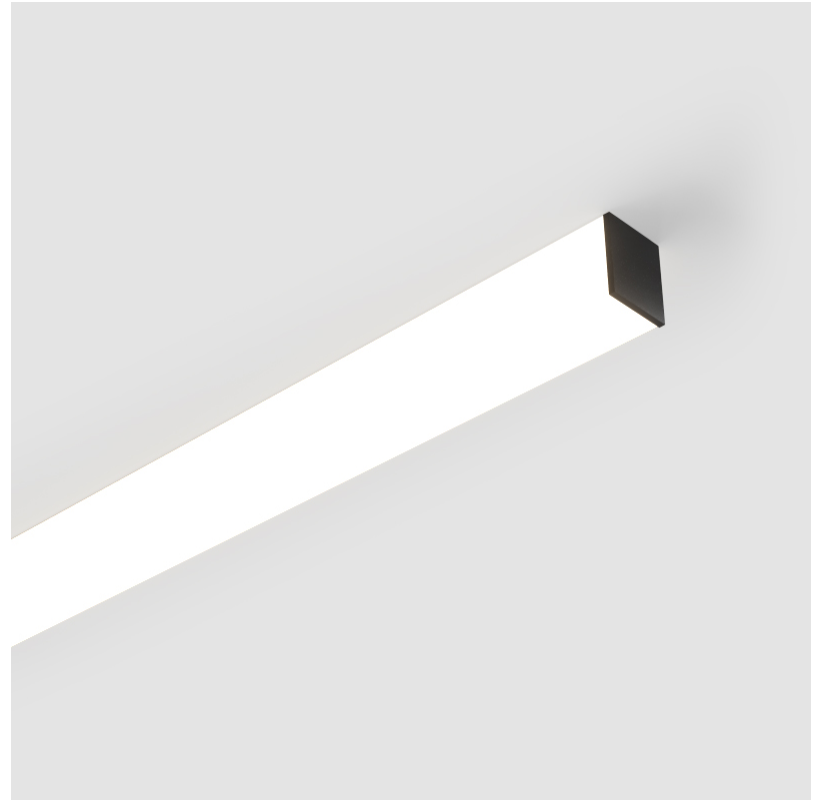

1. To build a product code in our configurator select the specify button on the base model # product page
2. To build a manual product code on this datasheet choose from the options listed below in blue font and add the suffix to the base model #

GENERAL

Series: Fino
Brand: Prolicht
Division: Architectural
Mounting Type: Surface
Mounting Location: Ceiling
Subcategory: Profile

PHYSICAL

Shape: Rectangle
Length (mm): 1740
Length (in): 68 1/2
Width (mm): 65
Width (in): 2 9/16
Height (mm): 76
Height (in): 3
Light Distribution: Omnidirectional
Weight (kg): 4.665
Weight (lbs): 10.284
Diffuser: PMMA - Opal
Fixture Finish: SSR / BKV / CWI / CRY / HAB / UFT / ITA / RUA / FTG / MYG / LOD / PUS / FRO / FUP / KIA / POP / BLS / SPG / MEY / GOH / GUM / CHC / COM / ABZ / JAG / OBR / MOS / ROR
Fixture Material: Aluminum

ELECTRICAL

Lamp Type: LED (Zhaga Standard)
Input Wattage (W): 30
Total Output Wattage (W): 24 / 19.2 (3500K)
Dimming: Non-Dimming / Phase Dimming (120Vac only) / 0-10V Dimming
Driver Included: Yes
Driver Location: Integrated
Driver Type: Constant Current - 120 / 277Vac
Driver Class: Class 2
Input Voltage (V): 120 - 277
Constant Current (MA): 350 / 600 (3500K)

LED

Color Temperature (°K): 3000 / 3500 / 4000
Max. Delivered Lumen (lm): 3430 / 3548 / 3620
CRI: >80 CRI
Lamp Life (hrs): 50000

OPTICAL

RATINGS AND CERTIFICATIONS

Certified By: Certified for North American Standards
IP rating: IP20