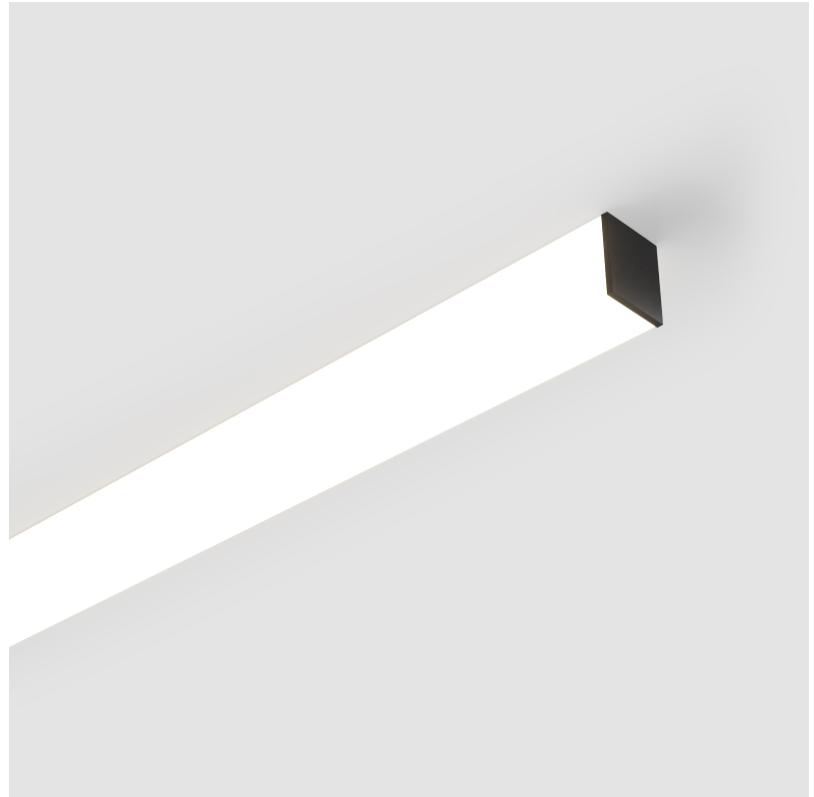

1. To build a product code in our configurator select the specify button on the base model # product page
2. To build a manual product code on this datasheet choose from the options listed below in blue font and add the suffix to the base model #

GENERAL

Series: Fino
Brand: Prolicht
Division: Architectural
Mounting Type: Surface
Mounting Location: Ceiling
Subcategory: Profile

PHYSICAL

Shape: Rectangle
Length (mm): 1180
Length (in): 46 7/16
Width (mm): 65
Width (in): 2 9/16
Height (mm): 76
Height (in): 3
Light Distribution: Omnidirectional
Weight (kg): 3.294
Weight (lbs): 7.262
Diffuser: PMMA - Opal
Fixture Finish: SSR / BKV / CWI / CRY / HAB / UFT / ITA / RUA / FTG / MYG / LOD / PUS / FRO / FUP / KIA / POP / BLS / SPG / MEY / GOH / GUM / CHC / COM / ABZ / JAG / OBR / MOS / ROR
Fixture Material: Aluminum

ELECTRICAL

Lamp Type: LED (Zhaga Standard)
Input Wattage (W): 20
Total Output Wattage (W): 16 / 12.8 (3500K)
Dimming: Non-Dimming / Phase Dimming (120Vac only) / 0-10V Dimming
Driver Included: Yes
Driver Location: Integrated
Driver Type: Constant Current - 120 / 277Vac
Driver Class: Class 2
Input Voltage (V): 120 - 277
Constant Current (MA): 350 / 400 (3500K)

LED

Color Temperature (°K): 3000 / 3500 / 4000
Max. Delivered Lumen (lm): 2280 / 2362 / 2410
CRI: >80 CRI
Lamp Life (hrs): 50000

OPTICAL

RATINGS AND CERTIFICATIONS

Certified By: Certified for North American Standards
IP rating: IP20