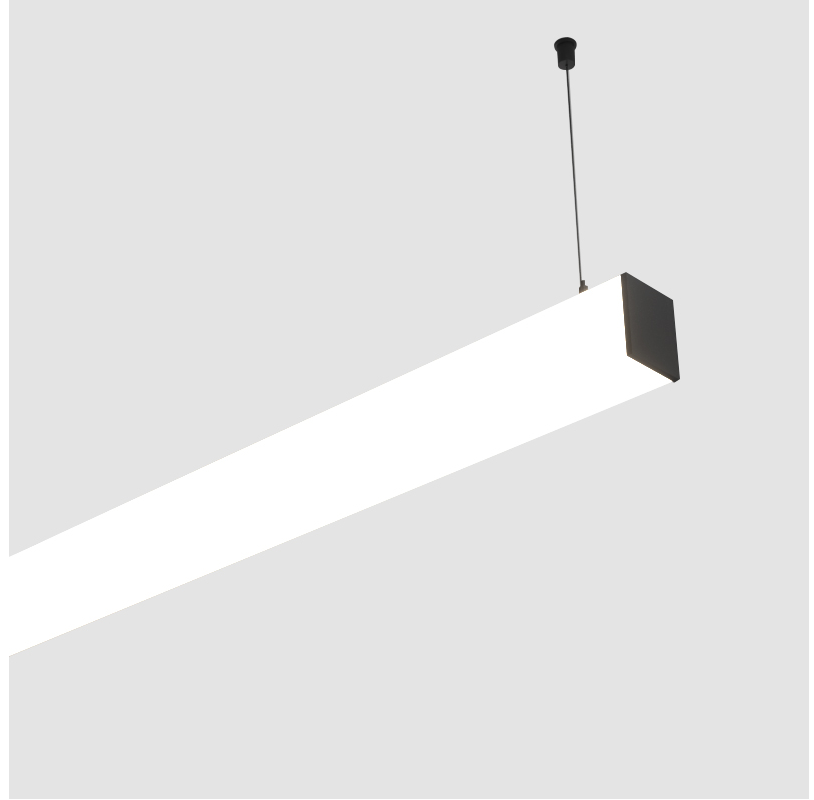

GENERAL

Series: Fino
Brand: Prolicht
Division: Architectural
Mounting Type: Suspension
Mounting Location: Ceiling
Subcategory: Profile

PHYSICAL

Shape: Rectangle
Length (mm): 900
Length (in): 35 7/16
Width (mm): 65
Width (in): 2 9/16
Height (mm): 76
Height (in): 3
Max. Overall Height (mm): 2076
Max. Overall Height (in): 81 3/4
Light Distribution: Omnidirectional
Weight (kg): 2.954
Weight (lbs): 6.512
Diffuser: PMMA - Opal
Fixture Finish: SSR / BKV / CWI / CRY / HAB / UFT / ITA / RUA / FTG / MYG / LOD / PUS / FRO / FUP / KIA / POP / BLS / SPG / MEY / GOH / GUM / CHC / COM / ABZ / JAG / OBR / MOS / ROR
Fixture Material: Aluminum
Cable Details: 2000mm or 4000mm Transparent Cable
Upon Request: Cable colour - White / Black / Orange / Red

ELECTRICAL

Lamp Type: LED (Zhaga Standard)
Input Wattage (W): 15
Total Output Wattage (W): 12 / 11.2 (3500K)
Dimming: Non-Dimming / Phase Dimming (120Vac only) / 0-10V Dimming
Driver Included: Yes
Driver Location: Integrated
Driver Type: Constant Current - 120 / 277Vac
Driver Class: Class 2
Input Voltage (V): 120 - 277
Constant Current (MA): 350 / 375 (3500K)

LED

Color Temperature (°K): 3000 / 3500 / 4000
Max. Delivered Lumen (lm): 1710 / 1774 / 1810
CRI: >80 CRI
Lamp Life (hrs): 50000

OPTICAL

RATINGS AND CERTIFICATIONS

Certified By: Certified for North American Standards
IP rating: IP20