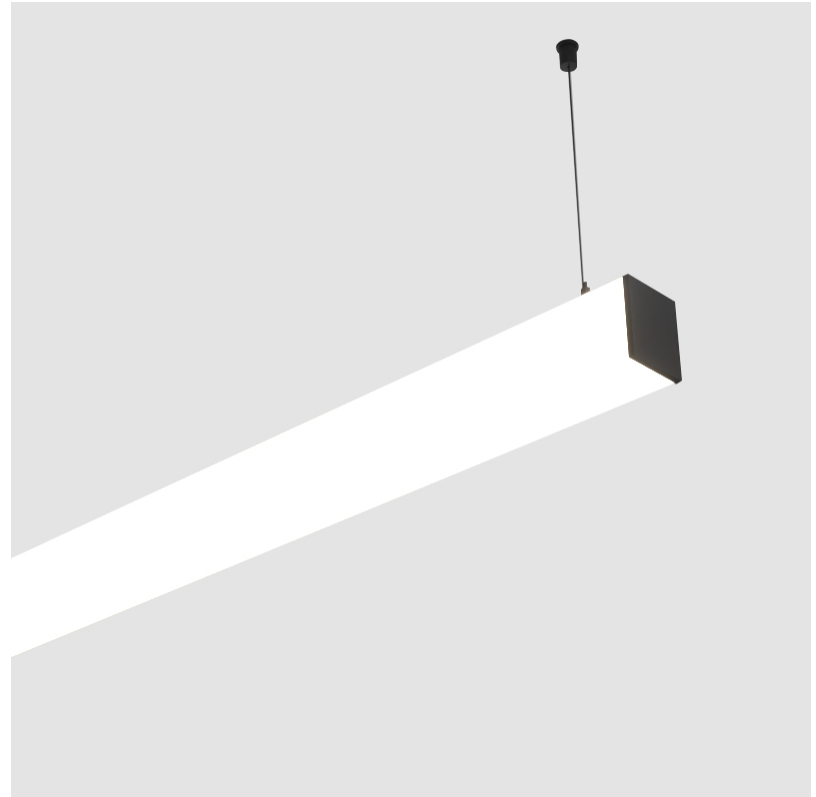

GENERAL

Series: Fino
Brand: Prolicht
Division: Architectural
Mounting Type: Suspension
Mounting Location: Ceiling
Subcategory: Profile

PHYSICAL

Shape: Rectangle
Length (mm): 1460
Length (in): 57 1/2
Width (mm): 65
Width (in): 2 9/16
Height (mm): 76
Height (in): 3
Max. Overall Height (mm): 2076
Max. Overall Height (in): 81 3/4
Light Distribution: Omnidirectional
Weight (kg): 4.314
Weight (lbs): 9.510
Diffuser: PMMA - Opal
Fixture Finish: [SSR / BKV / CWI / CRY / HAB / UFT / ITA / RUA / FTG / MYG / LOD / PUS / FRO / FUP / KIA / POP / BLS / SPG / MEY / GOH / GUM / CHC / COM / ABZ / JAG / OBR / MOS / ROR](#)
Fixture Material: Aluminum
Cable Details: [2000mm or 4000mm Transparent Cable](#)
Upon Request: Cable colour - White / Black / Orange / Red

ELECTRICAL

Lamp Type: LED (Zhaga Standard)
Input Wattage (W): 25
Total Output Wattage (W): 20 / 16 (3500K)
Dimming: [Non-Dimming / Phase Dimming (120Vac only) / 0-10V Dimming](#)
Driver Included: Yes
Driver Location: Integrated
Driver Type: Constant Current - 120 / 277Vac
Driver Class: Class 2
Input Voltage (V): 120 - 277
Constant Current (MA): 350 / 500 (3500K)

LED

Color Temperature (°K): [3000 / 3500 / 4000](#)
Max. Delivered Lumen (lm): 2850 / 2960 / 3020
CRI: >80 CRI
Lamp Life (hrs): 50000

OPTICAL

RATINGS AND CERTIFICATIONS

Certified By: Certified for North American Standards
IP rating: IP20