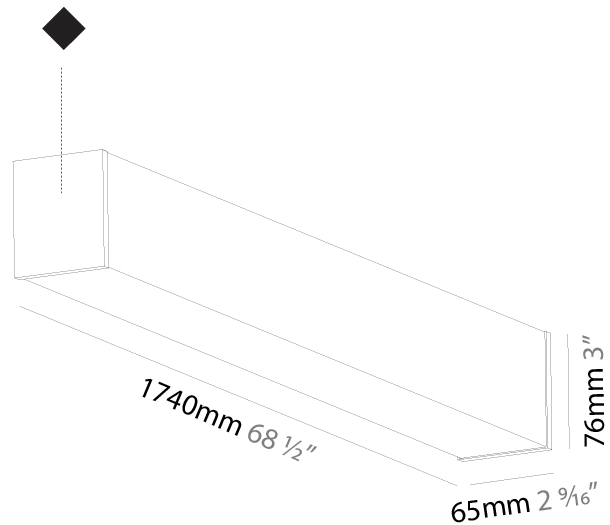

1. To build a product code in our configurator select the specify button on the base model # product page
2. To build a manual product code on this datasheet choose from the options listed below in blue font and add the suffix to the base model #

GENERAL

Series: Fino
Brand: Prolicht
Division: Architectural
Mounting Type: Surface
Mounting Location: Ceiling
Subcategory: Profile

PHYSICAL

Shape: Rectangle
Length (mm): 1740
Length (in): 68 1/2
Width (mm): 65
Width (in): 2 9/16
Height (mm): 76
Height (in): 3
Light Distribution: Omnidirectional
Weight (kg): 4.665
Weight (lbs): 10.284
Diffuser: PMMA - Opal
Fixture Finish: SSR / BKV / CWI / CRY / HAB / UFT / ITA / RUA / FTG / MYG / LOD / PUS / FRO / FUP / KIA / POP / BLS / SPG / MEY / GOH / GUM / CHC / COM / ABZ / JAG / OBR / MOS / ROR
Fixture Material: Aluminum

ELECTRICAL

Lamp Type: LED (Zhaga Standard)
Input Wattage (W): 30
Total Output Wattage (W): 24 / 19.2 (3500K)
Dimming: Non-Dimming / Phase Dimming (120Vac only) / 0-10V Dimming
Driver Included: Yes
Driver Location: Integrated
Driver Type: Constant Current - 120 / 277Vac
Driver Class: Class 2
Input Voltage (V): 120 - 277
Constant Current (MA): 350 / 600 (3500K)

LED

Color Temperature (°K): 3000 / 3500 / 4000
Max. Delivered Lumen (lm): 3430 / 3548 / 3620
CRI: >80 CRI
Lamp Life (hrs): 50000

OPTICAL

RATINGS AND CERTIFICATIONS

Certified By: Certified for North American Standards
IP rating: IP20