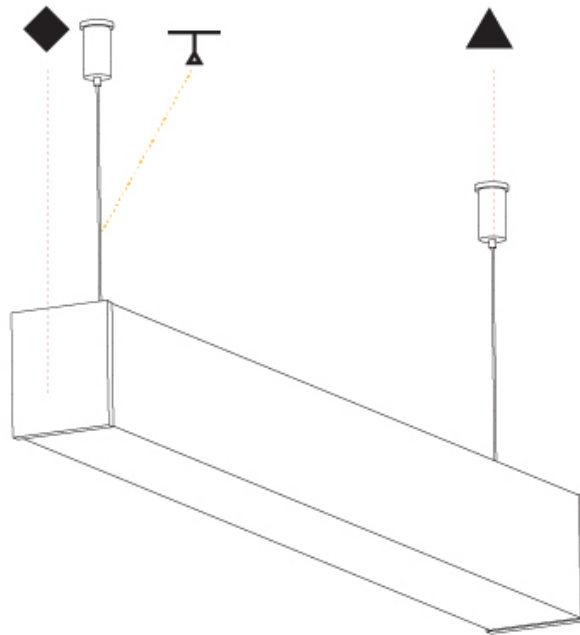

FINO SUSPENSION

A30707-

PROJECT _____

TYPE _____

SPECIFIER _____

QUANTITY _____

DATE _____

A