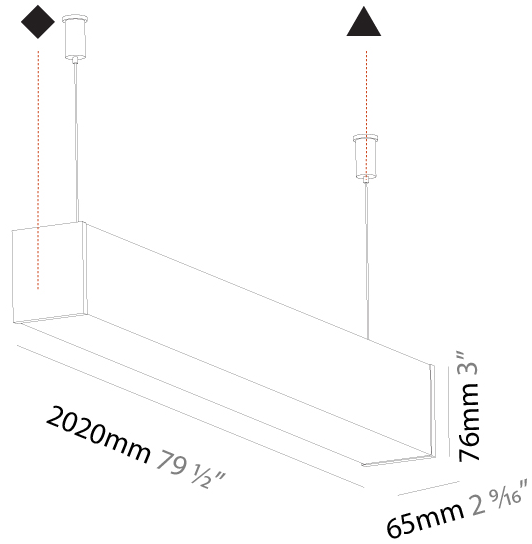

GENERAL

Series: Fino
Brand: Prolicht
Division: Architectural
Mounting Type: Suspension
Mounting Location: Ceiling
Subcategory: Profile

PHYSICAL

Shape: Rectangle
Length (mm): 2020
Length (in): 79 1/2
Width (mm): 65
Width (in): 2 9/16
Height (mm): 76
Height (in): 3
Max. Overall Height (mm): 2076
Max. Overall Height (in): 81 3/4
Light Distribution: Omnidirectional
Weight (kg): 5.669
Weight (lbs): 12.498
Diffuser: PMMA - Opal
Fixture Finish: SSR / BKV / CWI / CRY / HAB / UFT / ITA / RUA / FTG / MYG / LOD / PUS / FRO / FUP / KIA / POP / BLS / SPG / MEY / GOH / GUM / CHC / COM / ABZ / JAG / OBR / MOS / ROR
Fixture Material: Aluminum
Cable Details: 2000mm or 6000mm Transparent Cable
Upon Request: Cable colour - White / Black / Orange / Red

ELECTRICAL

Lamp Type: LED (Zhaga Standard)
Input Wattage (W): 35
Total Output Wattage (W): 28 / 22.8 (3500K)
Dimming: Non-Dimming / Phase Dimming (120Vac only) / 0-10V Dimming
Driver Included: Yes
Driver Location: Integrated
Driver Type: Constant Current - 120 / 277Vac
Driver Class: Class 2
Input Voltage (V): 120 - 277
Constant Current (MA): 350 / 700 (3500K)

LED

Color Temperature (°K): 3000 / 3500 / 4000
Max. Delivered Lumen (lm): 4000 / 4136 / 4220
CRI: >80 CRI
Lamp Life (hrs): 50000

OPTICAL

RATINGS AND CERTIFICATIONS

Certified By: Certified for North American Standards
IP rating: IP20