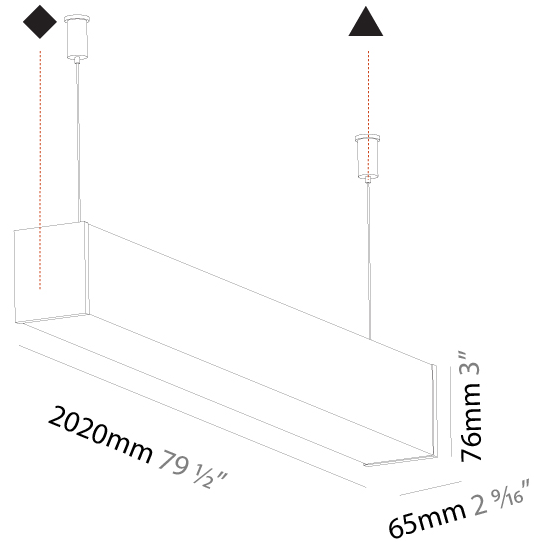

GENERAL

Series: Fino
Brand: Prolicht
Division: Architectural
Mounting Type: Suspension
Mounting Location: Ceiling
Subcategory: Profile

PHYSICAL

Shape: Rectangle
Length (mm): 2020
Length (in): 79 1/2
Width (mm): 65
Width (in): 2 9/16
Height (mm): 76
Height (in): 3
Max. Overall Height (mm): 2076
Max. Overall Height (in): 81 3/4
Light Distribution: Omnidirectional
Weight (kg): 5.669
Weight (lbs): 12.498
Diffuser: PMMA - Opal
Fixture Finish: SSR / BKV / CWI / CRY / HAB / LAG / UFT / ITA / RUA / RUR / MIC / FTG / MYG / TWT / LOD / PUS / FRO / FUP / KIA / POP / BLS / SPG / MEY / GOH / GUM / CHC / COM / ABZ / JAG / OBR / MOS / ROR
Fixture Material: Aluminum
Cable Details: 2000mm or 6000mm Transparent Cable
Upon Request: Cable colour - White / Black / Orange / Red

ELECTRICAL

Lamp Type: LED (Zhaga Standard)
Input Wattage (W): 35
Total Output Wattage (W): 28 / 22.8 (3500K)
Dimming: Non-Dimming / Phase Dimming (120Vac only) / 0-10V Dimming
Driver Included: Yes
Driver Location: Integrated
Driver Type: Constant Current - 120 / 277Vac
Driver Class: Class 2
Input Voltage (V): 120 - 277
Constant Current (MA): 350 / 700 (3500K)

LED

Color Temperature (°K): 3000 / 3500 / 4000
Max. Delivered Lumen (lm): 4000 / 4136 / 4220
CRI: >80 CRI
Lamp Life (hrs): 50000

OPTICAL

RATINGS AND CERTIFICATIONS

Certified By: Certified for North American Standards
IP rating: IP20