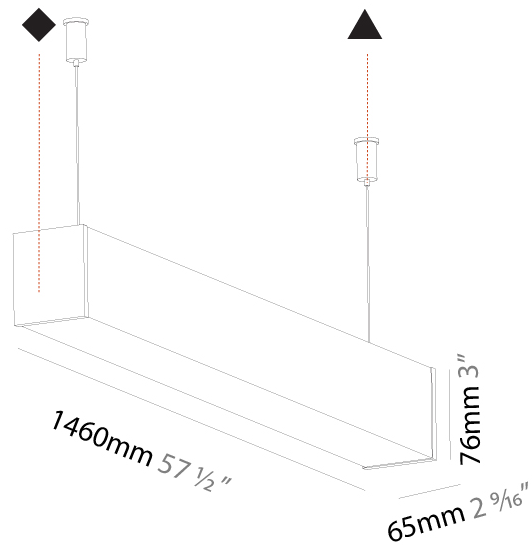

GENERAL

Series: Fino
Brand: Prolicht
Division: Architectural
Mounting Type: Suspension
Mounting Location: Ceiling
Subcategory: Profile

PHYSICAL

Shape: Rectangle
Length (mm): 1740
Length (in): 68 1/2
Width (mm): 65
Width (in): 2 9/16
Height (mm): 76
Height (in): 3
Max. Overall Height (mm): 2076
Max. Overall Height (in): 81 3/4
Light Distribution: Omnidirectional
Weight (kg): 4.99
Weight (lbs): 11.00
Diffuser: PMMA - Opal
Fixture Finish: SSR / BKV / CWI / CRY / HAB / LAG / UFT / ITA / RUA / RUR / MIC / FTG / MYG / TWT / LOD / PUS / FRO / FUP / KIA / POP / BLS / SPG / MEY / GOH / GUM / CHC / COM / ABZ / JAG / OBR / MOS / ROR
Fixture Material: Aluminum
Cable Details: 2000mm or 4000mm Transparent Cable
Upon Request: Cable colour - White / Black / Orange / Red

ELECTRICAL

Lamp Type: LED (Zhaga Standard)
Input Wattage (W): 30
Total Output Wattage (W): 24 / 19.2 (3500K)
Dimming: Non-Dimming / Phase Dimming (120Vac only) / 0-10V Dimming
Driver Included: Yes
Driver Location: Integrated
Driver Type: Constant Current - 120 / 277Vac
Driver Class: Class 2
Input Voltage (V): 120 - 277
Constant Current (MA): 350 / 600 (3500K)

LED

Color Temperature (°K): 3000 / 3500 / 4000
Max. Delivered Lumen (lm): 3430 / 3548 / 3620
CRI: >80 CRI
Lamp Life (hrs): 50000

OPTICAL

RATINGS AND CERTIFICATIONS

Certified By: Certified for North American Standards
IP rating: IP20