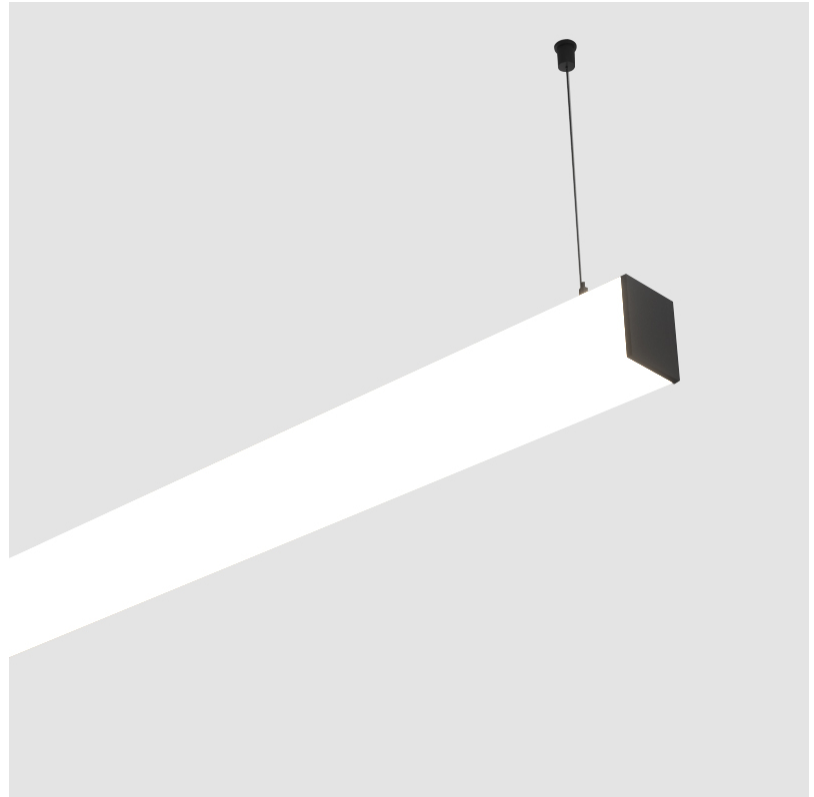

GENERAL

Series: Fino
Brand: Prolicht
Division: Architectural
Mounting Type: Suspension
Mounting Location: Ceiling
Subcategory: Profile

PHYSICAL

Shape: Rectangle
Length (mm): 1460
Length (in): 57 1/2
Width (mm): 65
Width (in): 2 9/16
Height (mm): 76
Height (in): 3
Max. Overall Height (mm): 2076
Max. Overall Height (in): 81 3/4
Light Distribution: Omnidirectional
Weight (kg): 4.314
Weight (lbs): 9.510
Diffuser: PMMA - Opal
Fixture Finish: [SSR / BKV / CWI / CRY / HAB / LAG / UFT / ITA / RUA / RUR / MIC / FTG / MYG / TWT / LOD / PUS / FRO / FUP / KIA / POP / BLS / SPG / MEY / GOH / GUM / CHC / COM / ABZ / JAG / OBR / MOS / ROR](#)
Fixture Material: Aluminum
Cable Details: [2000mm or 4000mm Transparent Cable](#)
Upon Request: Cable colour - White / Black / Orange / Red

ELECTRICAL

Lamp Type: LED (Zhaga Standard)
Input Wattage (W): 25
Total Output Wattage (W): 20 / 16 (3500K)
Dimming: [Non-Dimming / Phase Dimming (120Vac only) / 0-10V Dimming](#)
Driver Included: Yes
Driver Location: Integrated
Driver Type: Constant Current - 120 / 277Vac
Driver Class: Class 2
Input Voltage (V): 120 - 277
Constant Current (MA): 350 / 500 (3500K)

LED

[Color Temperature (°K): 3000 / 3500 / 4000](#)
Max. Delivered Lumen (lm): 2850 / 2960 / 3020
CRI: >80 CRI
Lamp Life (hrs): 50000

OPTICAL

RATINGS AND CERTIFICATIONS

Certified By: Certified for North American Standards
IP rating: IP20