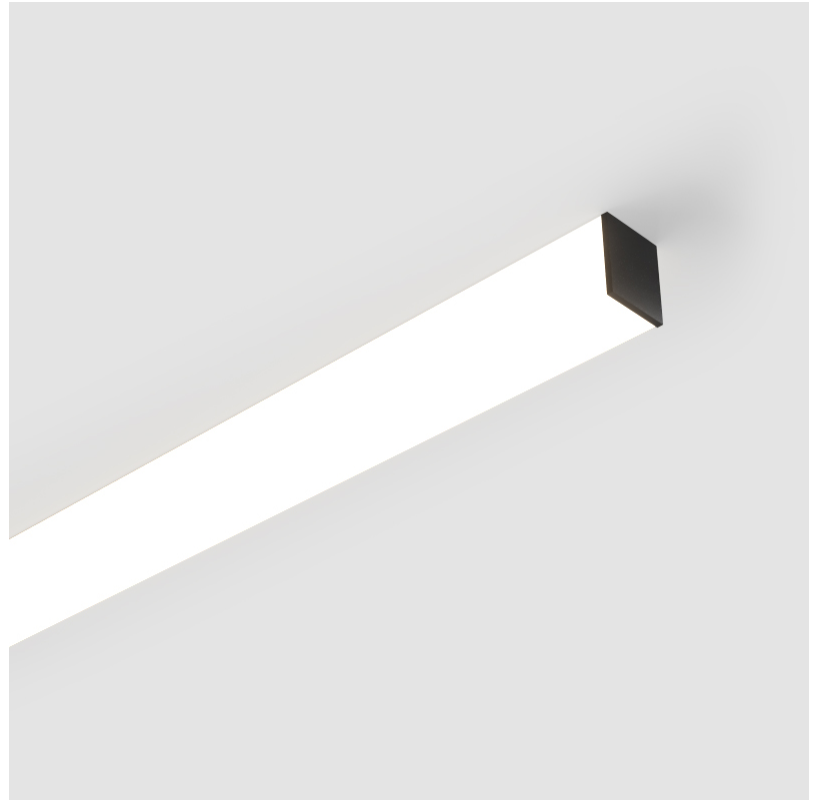

1. To build a product code in our configurator select the specify button on the base model # product page
2. To build a manual product code on this datasheet choose from the options listed below in blue font and add the suffix to the base model #

GENERAL

Series: Fino

Brand: Prolicht

Division: Architectural

Mounting Type: Surface

Mounting Location: Ceiling

Subcategory: Profile

PHYSICAL

Shape: Rectangle

Length (mm): 1180

Length (in): 46 ⁷/₁₆

Width (mm): 65

Width (in): 2 ⁹/₁₆

Height (mm): 76

Height (in): 3

Light Distribution: Omnidirectional

Weight (kg): 3.294

Weight (lbs): 7.262

Diffuser: PMMA - Opal

Fixture Finish: [SSR / BKV / CWI / CRY / HAB / LAG / UFT / ITA / RUA / RUR / MIC / FTG / MYG / TWT / LOD / PUS / FRO / FUP / KIA / POP / BLS / SPG / MEY / GOH / GUM / CHC / COM / ABZ / JAG / OBR / MOS / ROR](#)

Fixture Material: Aluminum

ELECTRICAL

Lamp Type: LED (Zhaga Standard)

Input Wattage (W): 20

Total Output Wattage (W): 16 / 12.8 (3500K)

Dimming: [Non-Dimming / Phase Dimming (120Vac only) / 0-10V Dimming](#)

Driver Included: Yes

Driver Location: Integrated

Driver Type: Constant Current - 120 / 277Vac

Driver Class: Class 2

Input Voltage (V): 120 - 277

Constant Current (MA): 350 / 400 (3500K)

LED

Color Temperature (°K): [3000 / 3500 / 4000](#)

Max. Delivered Lumen (lm): 2280 / 2362 / 2410

CRI: >80 CRI

Lamp Life (hrs): 50000

OPTICAL

RATINGS AND CERTIFICATIONS

Certified By: Certified for North American Standards

IP rating: IP20