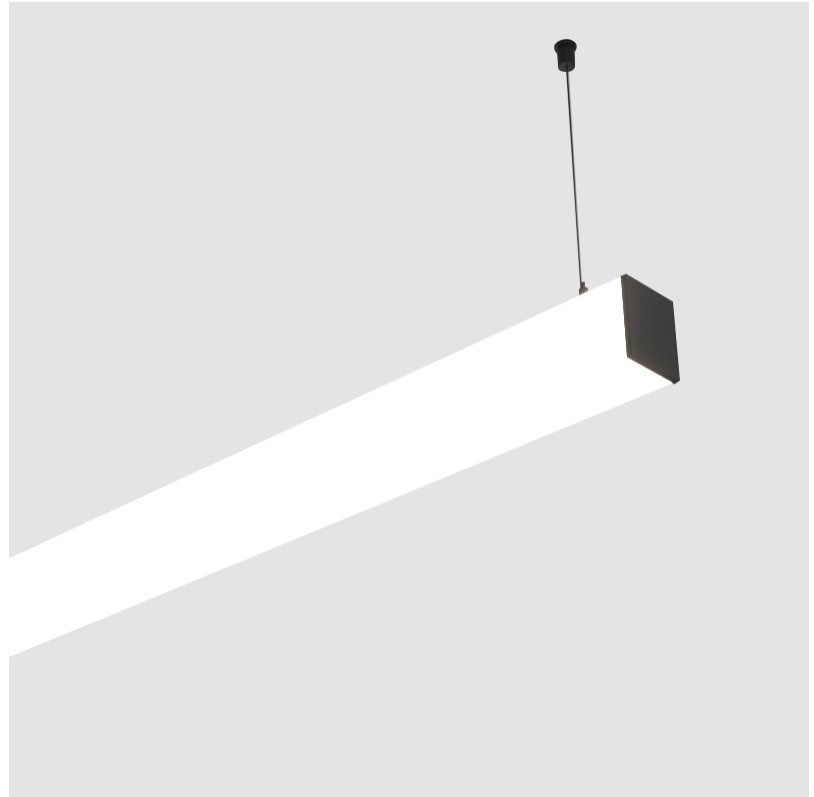

GENERAL

Series: Fino
Brand: Prolicht
Division: Architectural
Mounting Type: Suspension
Mounting Location: Ceiling
Subcategory: Profile

PHYSICAL

Shape: Rectangle
Length (mm): 1180
Length (in): 46 ⁷/₁₆
Width (mm): 65
Width (in): 2 ⁹/₁₆
Height (mm): 76
Height (in): 3
Max. Overall Height (mm): 2076
Max. Overall Height (in): 81 ³/₄
Light Distribution: Omnidirectional
Weight (kg): 3.634
Weight (lbs): 8.011
Diffuser: PMMA - Opal
Fixture Finish: [SSR / BKV / CWI / CRY / HAB / LAG / UFT / ITA / RUA / RUR / MIC / FTG / MYG / TWT / LOD / PUS / FRO / FUP / KIA / POP / BLS / SPG / MEY / GOH / GUM / CHC / COM / ABZ / JAG / OBR / MOS / ROR](#)
Fixture Material: Aluminum
Cable Details: [2000mm or 4000mm Transparent Cable](#)
Upon Request: Cable colour - White / Black / Orange / Red

ELECTRICAL

Lamp Type: LED (Zhaga Standard)
Input Wattage (W): 20
Total Output Wattage (W): 16 / 12.8 (3500K)
Dimming: [Non-Dimming / Phase Dimming (120Vac only) / 0-10V Dimming](#)
Driver Included: Yes
Driver Location: Integrated
Driver Type: Constant Current - 120 / 277Vac
Driver Class: Class 2
Input Voltage (V): 120 - 277
Constant Current (MA): 350 / 400 (3500K)

LED

[Color Temperature (°K): 3000 / 3500 / 4000](#)
Max. Delivered Lumen (lm): 2280 / 2362 / 2410
CRI: >80 CRI
Lamp Life (hrs): 50000

OPTICAL

RATINGS AND CERTIFICATIONS

Certified By: Certified for North American Standards
IP rating: IP20