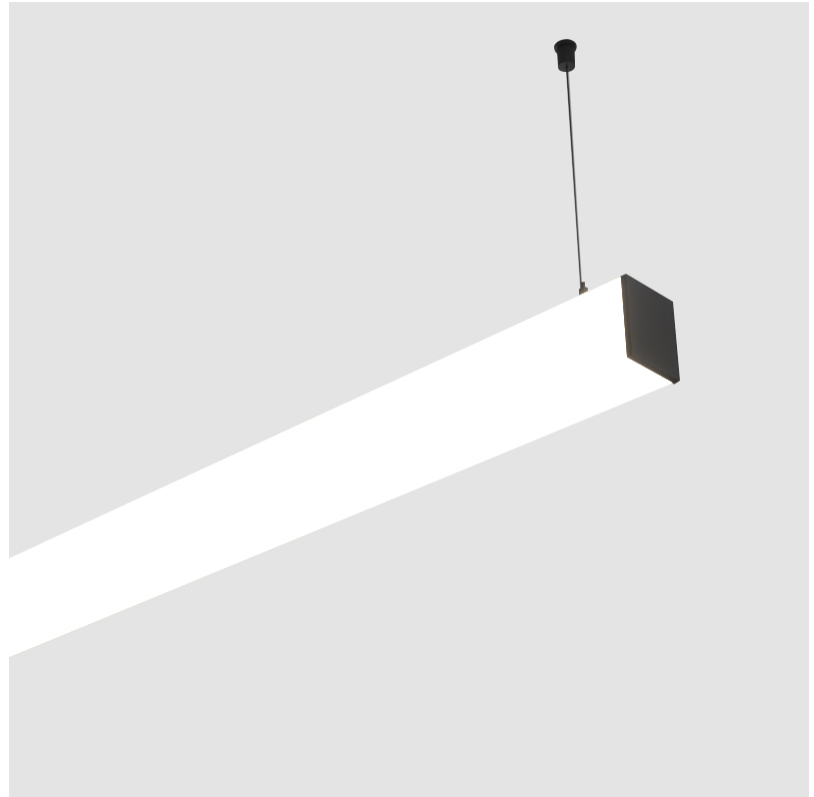

GENERAL

Series: Fino
Brand: Prolicht
Division: Architectural
Mounting Type: Suspension
Mounting Location: Ceiling
Subcategory: Profile

PHYSICAL

Shape: Rectangle
Length (mm): 1740
Length (in): 68 1/2
Width (mm): 65
Width (in): 2 9/16
Height (mm): 76
Height (in): 3
Max. Overall Height (mm): 2076
Max. Overall Height (in): 81 3/4
Light Distribution: Omnidirectional
Weight (kg): 4.99
Weight (lbs): 11.00
Diffuser: PMMA - Opal
Fixture Finish: SSR / BKV / CWI / CRY / HAB / LAG / UFT / ITA / RUA / RUR / MIC / FTG / MYG / TWT / LOD / PUS / FRO / FUP / KIA / POP / BLS / SPG / MEY / GOH / GUM / CHC / COM / ABZ / JAG / OBR / MOS / ROR
Fixture Material: Aluminum
Cable Details: 2000mm or 4000mm Transparent Cable
Upon Request: Cable colour - White / Black / Orange / Red

ELECTRICAL

Lamp Type: LED (Zhaga Standard)
Input Wattage (W): 30
Total Output Wattage (W): 24 / 19.2 (3500K)
Dimming: Non-Dimming / Phase Dimming (120Vac only) / 0-10V Dimming
Driver Included: Yes
Driver Location: Integrated
Driver Type: Constant Current - 120 / 277Vac
Driver Class: Class 2
Input Voltage (V): 120 - 277
Constant Current (MA): 350 / 600 (3500K)

LED

Color Temperature (°K): 3000 / 3500 / 4000
Max. Delivered Lumen (lm): 3430 / 3548 / 3620
CRI: >80 CRI
Lamp Life (hrs): 50000

OPTICAL

RATINGS AND CERTIFICATIONS

Certified By: Certified for North American Standards
IP rating: IP20