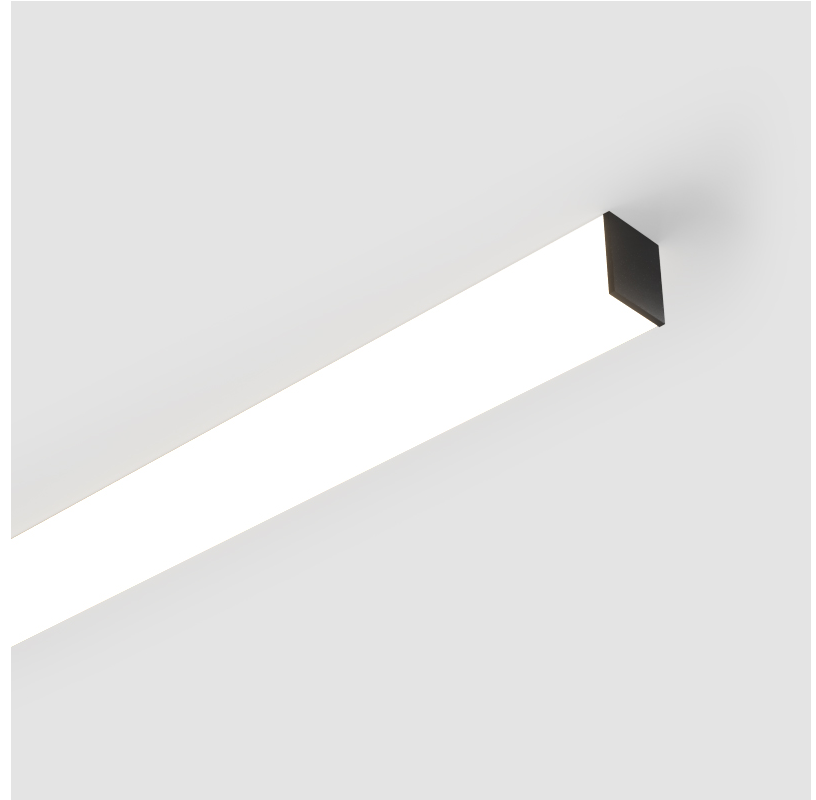

PROJECT	_____
TYPE	_____
SPECIFIER	_____
QUANTITY	_____
DATE	_____

FINO SURFACE

A3FI-SUR-SYS

base number

1. To build a product code in our configurator select the specify button on the base model # product page
2. To build a manual product code on this datasheet choose from the options listed below in blue font and add the suffix to the base model #

GENERAL

Series: Fino
Brand: Prolicht
Division: Architectural
Mounting Type: Surface
Mounting Location: Ceiling
Subcategory: Profile

PHYSICAL

Length (mm): Custom length
Length (in): Custom length
Fixture Finish: SSR / BKV / CWI / CRY / HAB / LAG / UFT / ITA / RUA / RUR / MIC / FTG / MYG / TWT / LOD / PUS / FRO / FUP / KIA / POP / BLS / SPG / MEY / GOH / GUM / CHC / COM / ABZ / JAG / OBR / MOS / ROR
Upon Request: Printed Letters & Signs

ELECTRICAL

Lamp Type: LED (Zhaga Standard)
Dimming: 0-10V Dimming / Phase Dimming (120Vac Only)
Driver Included: Yes
Driver Location: Integrated
Driver Type: Constant Current - 120 / 277Vac
Driver Class: Class 2
Input Voltage (V): 120 - 277
Constant Current (MA): 350 / 100-125 / 350

LED

Lamp Life (hrs): 50000
Upon Request: Special Color Temperature RGB-W Tunable CRI (no minimum qty) price increase + longer lead time

OPTICAL

RATINGS AND CERTIFICATIONS

Certified By: Certified for North American Standards
IP rating: IP20