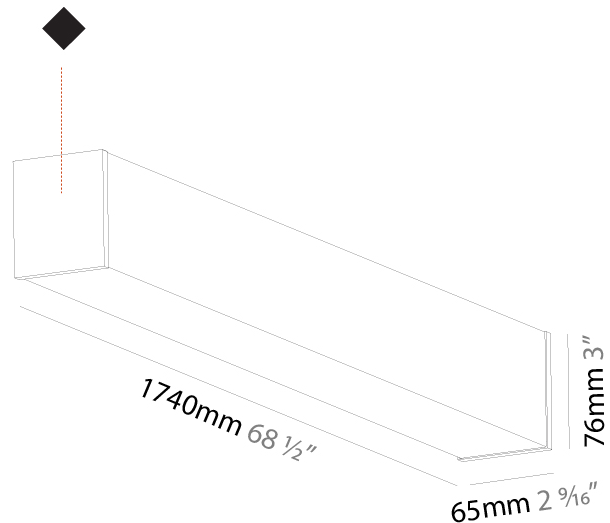

1. To build a product code in our configurator select the specify button on the base model # product page
2. To build a manual product code on this datasheet choose from the options listed below in blue font and add the suffix to the base model #

GENERAL

Series: Fino
Brand: Prolicht
Division: Architectural
Mounting Type: Surface
Mounting Location: Ceiling
Subcategory: Profile

PHYSICAL

Shape: Rectangle
Length (mm): 1740
Length (in): 68 1/2
Width (mm): 65
Width (in): 2 9/16
Height (mm): 76
Height (in): 3
Light Distribution: Omnidirectional
Weight (kg): 4.665
Weight (lbs): 10.284
Diffuser: PMMA - Opal
Fixture Finish: SSR / BKV / CWI / CRY / HAB / LAG / UFT / ITA / RUA / RUR / MIC / FTG / MYG / TWT / LOD / PUS / FRO / FUP / KIA / POP / BLS / SPG / MEY / GOH / GUM / CHC / COM / ABZ / JAG / OBR / MOS / ROR
Fixture Material: Aluminum

ELECTRICAL

Lamp Type: LED (Zhaga Standard)
Input Wattage (W): 30
Total Output Wattage (W): 24 / 19.2 (3500K)
Dimming: Non-Dimming / Phase Dimming (120Vac only) / 0-10V Dimming
Driver Included: Yes
Driver Location: Integrated
Driver Type: Constant Current - 120 / 277Vac
Driver Class: Class 2
Input Voltage (V): 120 - 277
Constant Current (MA): 350 / 600 (3500K)

LED

Color Temperature (°K): 3000 / 3500 / 4000
Max. Delivered Lumen (lm): 3430 / 3548 / 3620
CRI: >80 CRI
Lamp Life (hrs): 50000

OPTICAL

RATINGS AND CERTIFICATIONS

Certified By: Certified for North American Standards
IP rating: IP20