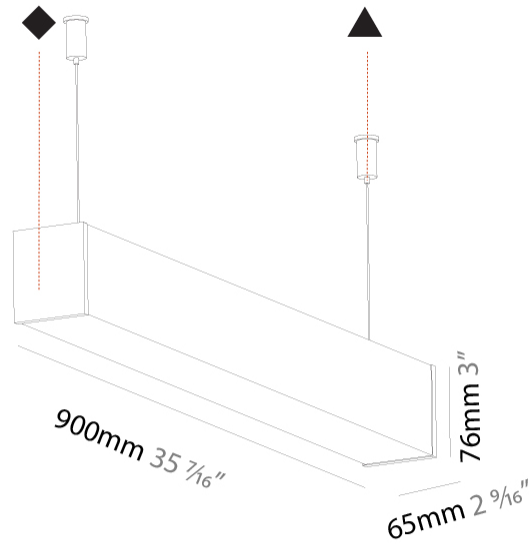

GENERAL

Series: Fino
Brand: Prolicht
Division: Architectural
Mounting Type: Suspension
Mounting Location: Ceiling
Subcategory: Profile

PHYSICAL

Shape: Rectangle
Length (mm): 900
Length (in): 35 7/16
Width (mm): 65
Width (in): 2 9/16
Height (mm): 76
Height (in): 3
Max. Overall Height (mm): 2076
Max. Overall Height (in): 81 3/4
Light Distribution: Omnidirectional
Weight (kg): 2.954
Weight (lbs): 6.512
Diffuser: PMMA - Opal
Fixture Finish: SSR / BKV / CWI / CRY / HAB / UFT / ITA / RUA / FTG / MYG / LOD / PUS / FRO / FUP / KIA / POP / BLS / SPG / MEY / GOH / GUM / CHC / COM / ABZ / JAG / OBR / MOS / ROR
Fixture Material: Aluminum
Cable Details: 2000mm or 4000mm Transparent Cable
Upon Request: Cable colour - White / Black / Orange / Red

ELECTRICAL

Lamp Type: LED (Zhaga Standard)
Input Wattage (W): 15
Total Output Wattage (W): 12 / 11.2 (3500K)
Dimming: Non-Dimming / Phase Dimming (120Vac only) / 0-10V Dimming
Driver Included: Yes
Driver Location: Integrated
Driver Type: Constant Current - 120 / 277Vac
Driver Class: Class 2
Input Voltage (V): 120 - 277
Constant Current (MA): 350 / 375 (3500K)

LED

Color Temperature (°K): 3000 / 3500 / 4000
Max. Delivered Lumen (lm): 1710 / 1774 / 1810
CRI: >80 CRI
Lamp Life (hrs): 50000

OPTICAL

RATINGS AND CERTIFICATIONS

Certified By: Certified for North American Standards
IP rating: IP20