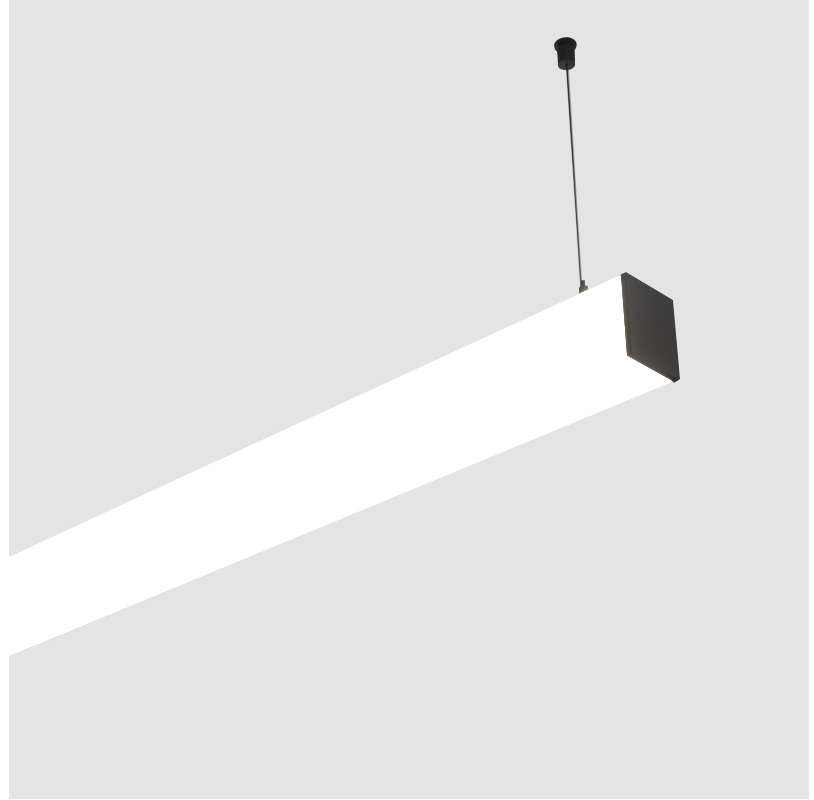

GENERAL

Series: Fino
Brand: Prolicht
Division: Architectural
Mounting Type: Suspension
Mounting Location: Ceiling
Subcategory: Profile

PHYSICAL

Shape: Rectangle
Length (mm): 1180
Length (in): 46 ⁷/₁₆
Width (mm): 65
Width (in): 2 ⁹/₁₆
Height (mm): 76
Height (in): 3
Max. Overall Height (mm): 2076
Max. Overall Height (in): 81 ³/₄
Light Distribution: Omnidirectional
Weight (kg): 3.634
Weight (lbs): 8.011
Diffuser: PMMA - Opal
Fixture Finish: SSR / BKV / CWI / CRY / HAB / UFT / ITA / RUA / FTG / MYG / LOD / PUS / FRO / FUP / KIA / POP / BLS / SPG / MEY / GOH / GUM / CHC / COM / ABZ / JAG / OBR / MOS / ROR
Fixture Material: Aluminum
Cable Details: 2000mm or 4000mm Transparent Cable
Upon Request: Cable colour - White / Black / Orange / Red

ELECTRICAL

Lamp Type: LED (Zhaga Standard)
Input Wattage (W): 20
Total Output Wattage (W): 16 / 12.8 (3500K)
Dimming: Non-Dimming / Phase Dimming (120Vac only) / 0-10V Dimming
Driver Included: Yes
Driver Location: Integrated
Driver Type: Constant Current - 120 / 277Vac
Driver Class: Class 2
Input Voltage (V): 120 - 277
Constant Current (MA): 350 / 400 (3500K)

LED

Color Temperature (°K): 3000 / 3500 / 4000
Max. Delivered Lumen (lm): 2280 / 2362 / 2410
CRI: >80 CRI
Lamp Life (hrs): 50000

OPTICAL

RATINGS AND CERTIFICATIONS

Certified By: Certified for North American Standards
IP rating: IP20