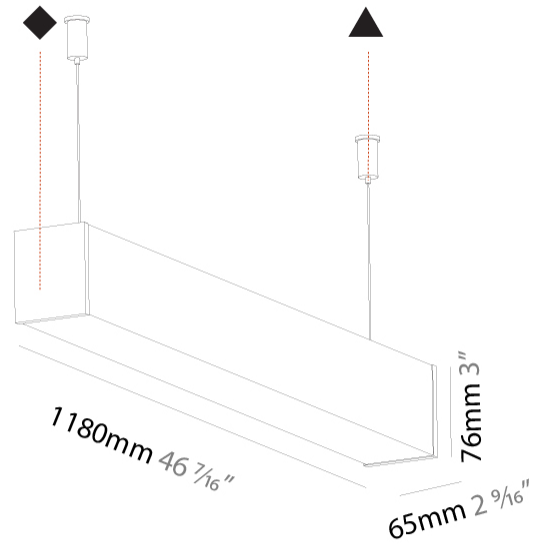

GENERAL

Series: Fino
Brand: Prolicht
Division: Architectural
Mounting Type: Suspension
Mounting Location: Ceiling
Subcategory: Profile

PHYSICAL

Shape: Rectangle
Length (mm): 1180
Length (in): 46 ⁷/₁₆
Width (mm): 65
Width (in): 2 ⁹/₁₆
Height (mm): 76
Height (in): 3
Max. Overall Height (mm): 2076
Max. Overall Height (in): 81 ³/₄
Light Distribution: Omnidirectional
Weight (kg): 3.634
Weight (lbs): 8.011
Diffuser: PMMA - Opal
Fixture Finish: SSR / BKV / CWI / CRY / HAB / UFT / ITA / RUA / FTG / MYG / LOD / PUS / FRO / FUP / KIA / POP / BLS / SPG / MEY / GOH / GUM / CHC / COM / ABZ / JAG / OBR / MOS / ROR
Fixture Material: Aluminum
Cable Details: 2000mm or 4000mm Transparent Cable
Upon Request: Cable colour - White / Black / Orange / Red

ELECTRICAL

Lamp Type: LED (Zhaga Standard)
Input Wattage (W): 20
Total Output Wattage (W): 16 / 12.8 (3500K)
Dimming: Non-Dimming / Phase Dimming (120Vac only) / 0-10V Dimming
Driver Included: Yes
Driver Location: Integrated
Driver Type: Constant Current - 120 / 277Vac
Driver Class: Class 2
Input Voltage (V): 120 - 277
Constant Current (MA): 350 / 400 (3500K)

LED

Color Temperature (°K): 3000 / 3500 / 4000
Max. Delivered Lumen (lm): 2280 / 2362 / 2410
CRI: >80 CRI
Lamp Life (hrs): 50000

OPTICAL

RATINGS AND CERTIFICATIONS

Certified By: Certified for North American Standards
IP rating: IP20