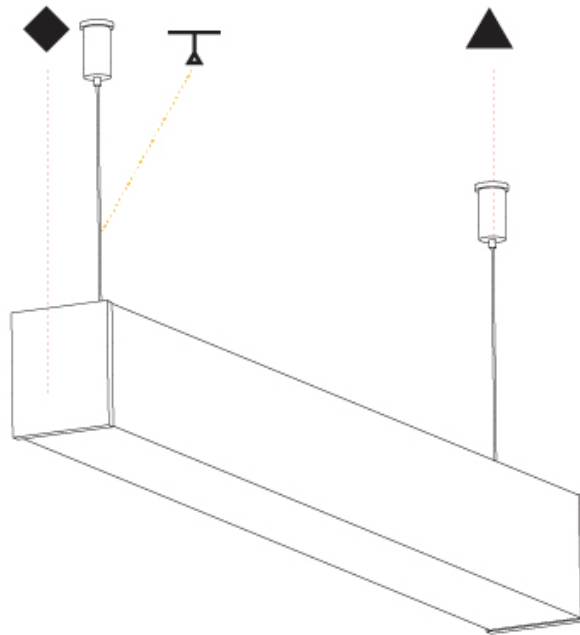

FINO SUSPENSION

A30706-

PROJECT

TYPE

SPECIFIER

QUANTITY

DATE

A