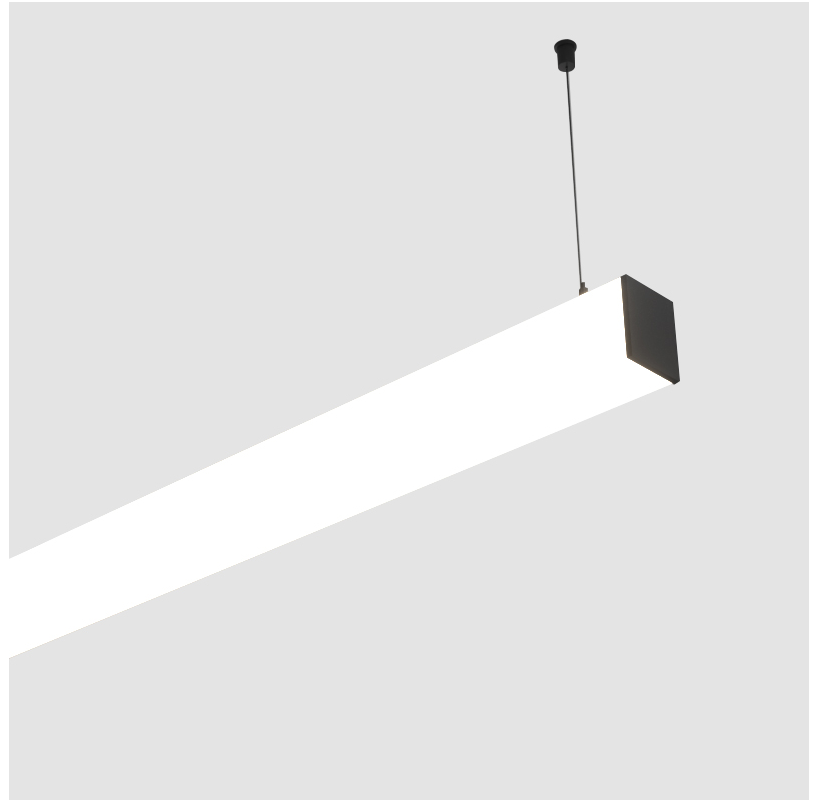

GENERAL

Series: Fino
Brand: Prolicht
Division: Architectural
Mounting Type: Suspension
Mounting Location: Ceiling
Subcategory: Profile

PHYSICAL

Shape: Rectangle
Length (mm): 900
Length (in): 35 7/16
Width (mm): 65
Width (in): 2 9/16
Height (mm): 76
Height (in): 3
Max. Overall Height (mm): 2076
Max. Overall Height (in): 81 3/4
Light Distribution: Omnidirectional
Weight (kg): 2.954
Weight (lbs): 6.512
Diffuser: PMMA - Opal
Fixture Finish: [SSR / BKV / CWI / CRY / HAB / UFT / ITA / RUA / FTG / MYG / LOD / PUS / FRO / FUP / KIA / POP / BLS / SPG / MEY / GOH / GUM / CHC / COM / ABZ / JAG / OBR / MOS / ROR](#)
Fixture Material: Aluminum
Cable Details: [2000mm or 4000mm Transparent Cable](#)
Upon Request: Cable colour - White / Black / Orange / Red

ELECTRICAL

Lamp Type: LED (Zhaga Standard)
Input Wattage (W): 15
Total Output Wattage (W): 12 / 11.2 (3500K)
Dimming: [Non-Dimming / Phase Dimming (120Vac only) / 0-10V Dimming](#)
Driver Included: Yes
Driver Location: Integrated
Driver Type: Constant Current - 120 / 277Vac
Driver Class: Class 2
Input Voltage (V): 120 - 277
Constant Current (MA): 350 / 375 (3500K)

LED

Color Temperature (°K): [3000 / 3500 / 4000](#)
Max. Delivered Lumen (lm): 1710 / 1774 / 1810
CRI: >80 CRI
Lamp Life (hrs): 50000

OPTICAL

RATINGS AND CERTIFICATIONS

Certified By: Certified for North American Standards
IP rating: IP20