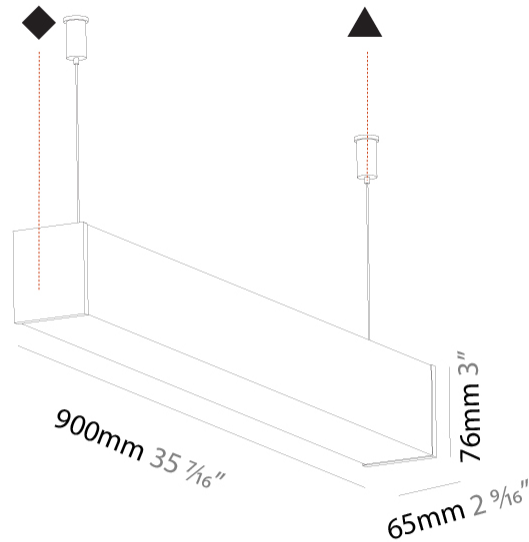

GENERAL

Series: Fino
Brand: Prolicht
Division: Architectural
Mounting Type: Suspension
Mounting Location: Ceiling
Subcategory: Profile

PHYSICAL

Shape: Rectangle
Length (mm): 900
Length (in): 35 7/16
Width (mm): 65
Width (in): 2 9/16
Height (mm): 76
Height (in): 3
Max. Overall Height (mm): 2076
Max. Overall Height (in): 81 3/4
Light Distribution: Omnidirectional
Weight (kg): 2.954
Weight (lbs): 6.512
Diffuser: PMMA - Opal
Fixture Finish: [SSR / BKV / CWI / CRY / HAB / UFT / ITA / RUA / FTG / MYG / LOD / PUS / FRO / FUP / KIA / POP / BLS / SPG / MEY / GOH / GUM / CHC / COM / ABZ / JAG / OBR / MOS / ROR](#)
Fixture Material: Aluminum
Cable Details: [2000mm or 4000mm Transparent Cable](#)
Upon Request: Cable colour - White / Black / Orange / Red

ELECTRICAL

Lamp Type: LED (Zhaga Standard)
Input Wattage (W): 15
Total Output Wattage (W): 12 / 11.2 (3500K)
Dimming: [Non-Dimming / Phase Dimming (120Vac only) / 0-10V Dimming](#)
Driver Included: Yes
Driver Location: Integrated
Driver Type: Constant Current - 120 / 277Vac
Driver Class: Class 2
Input Voltage (V): 120 - 277
Constant Current (MA): 350 / 375 (3500K)

LED

Color Temperature (°K): [3000 / 3500 / 4000](#)
Max. Delivered Lumen (lm): 1710 / 1774 / 1810
CRI: >80 CRI
Lamp Life (hrs): 50000

OPTICAL

RATINGS AND CERTIFICATIONS

Certified By: Certified for North American Standards
IP rating: IP20