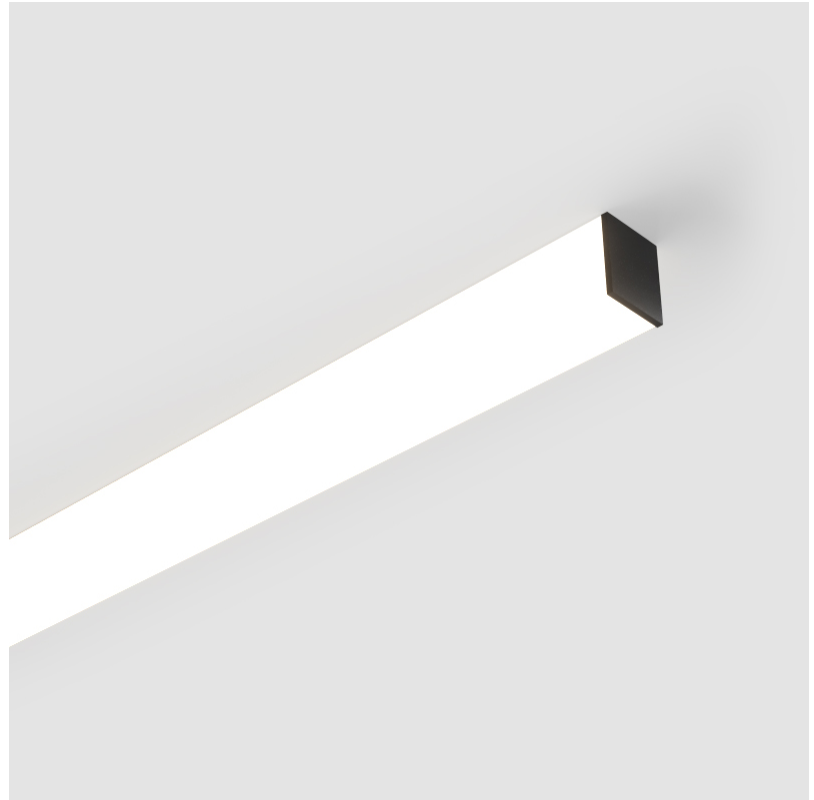

1. To build a product code in our configurator select the specify button on the base model # product page
2. To build a manual product code on this datasheet choose from the options listed below in blue font and add the suffix to the base model #

GENERAL

Series: Fino
Brand: Prolicht
Division: Architectural
Mounting Type: Surface
Mounting Location: Ceiling
Subcategory: Profile

PHYSICAL

Shape: Rectangle
Length (mm): 900
Length (in): 35 7/16
Width (mm): 65
Width (in): 2 9/16
Height (mm): 76
Height (in): 3
Light Distribution: Omnidirectional
Weight (kg): 2.664
Weight (lbs): 5.873
Diffuser: PMMA - Opal
Fixture Finish: SSR / BKV / CWI / CRY / HAB / UFT / ITA / RUA / FTG / MYG / LOD / PUS / FRO / FUP / KIA / POP / BLS / SPG / MEY / GOH / GUM / CHC / COM / ABZ / JAG / OBR / MOS / ROR
Fixture Material: Aluminum

ELECTRICAL

Lamp Type: LED (Zhaga Standard)
Input Wattage (W): 15
Total Output Wattage (W): 12 / 11.2 (3500K)
Dimming: Non-Dimming / Phase Dimming (120Vac only) / 0-10V Dimming
Driver Included: Yes
Driver Location: Integrated
Driver Type: Constant Current - 120 / 277Vac
Driver Class: Class 2
Input Voltage (V): 120 - 277
Constant Current (MA): 350 / 375 (3500K)

LED

Color Temperature (°K): 3000 / 3500 / 4000
Max. Delivered Lumen (lm): 1710 / 1774 / 1810
CRI: >80 CRI
Lamp Life (hrs): 50000

OPTICAL

RATINGS AND CERTIFICATIONS

Certified By: Certified for North American Standards
IP rating: IP20