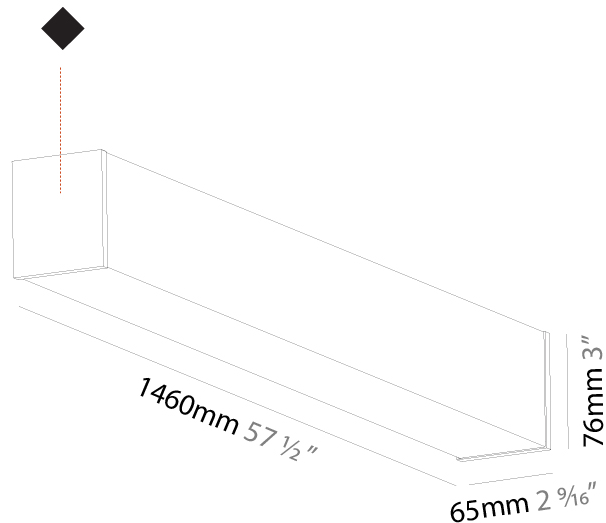

1. To build a product code in our configurator select the specify button on the base model # product page
2. To build a manual product code on this datasheet choose from the options listed below in blue font and add the suffix to the base model #

GENERAL

Series: Fino
Brand: Prolicht
Division: Architectural
Mounting Type: Surface
Mounting Location: Ceiling
Subcategory: Profile

PHYSICAL

Shape: Rectangle
Length (mm): 1460
Length (in): 57 1/2
Width (mm): 65
Width (in): 2 9/16
Height (mm): 76
Height (in): 3
Light Distribution: Omnidirectional
Weight (kg): 3.974
Weight (lbs): 8.761
Diffuser: PMMA - Opal
Fixture Finish: SSR / BKV / CWI / CRY / HAB / UFT / ITA / RUA / FTG / MYG / LOD / PUS / FRO / FUP / KIA / POP / BLS / SPG / MEY / GOH / GUM / CHC / COM / ABZ / JAG / OBR / MOS / ROR
Fixture Material: Aluminum

ELECTRICAL

Lamp Type: LED (Zhaga Standard)
Input Wattage (W): 25
Total Output Wattage (W): 20 / 16 (3500K)
Dimming: Non-Dimming / Phase Dimming (120Vac only) / 0-10V Dimming
Driver Included: Yes
Driver Location: Integrated
Driver Type: Constant Current - 120 / 277Vac
Driver Class: Class 2
Input Voltage (V): 120 - 277
Constant Current (MA): 350 / 500 (3500K)

LED

Color Temperature (°K): 3000 / 3500 / 4000
Max. Delivered Lumen (lm): 2850 / 2960 / 3020
CRI: >80 CRI
Lamp Life (hrs): 50000

OPTICAL

RATINGS AND CERTIFICATIONS

Certified By: Certified for North American Standards
IP rating: IP20