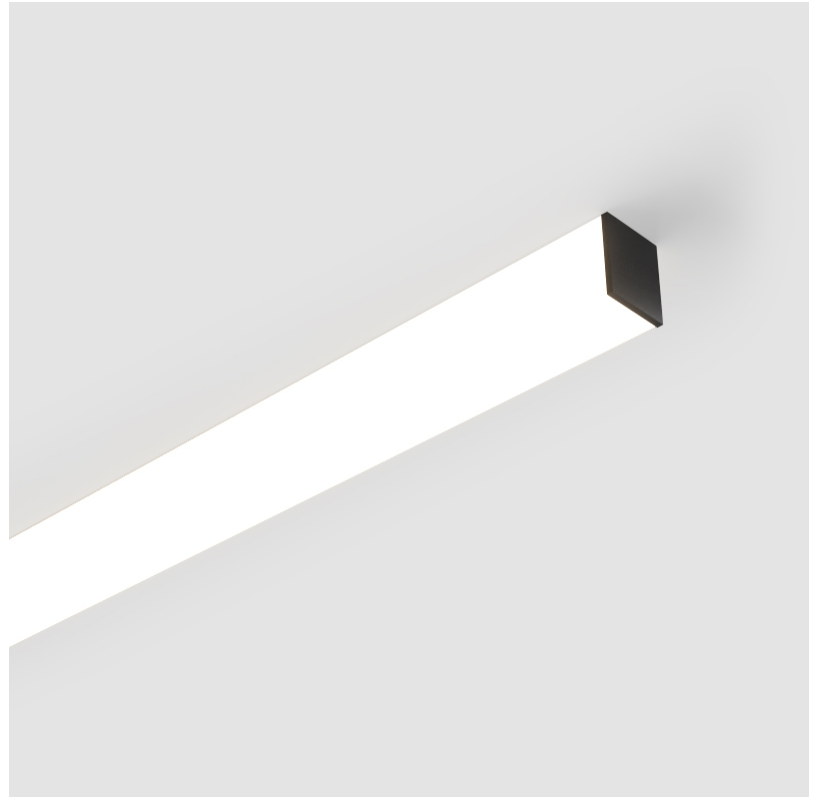

1. To build a product code in our configurator select the specify button on the base model # product page
2. To build a manual product code on this datasheet choose from the options listed below in blue font and add the suffix to the base model #

GENERAL

Series: Fino
Brand: Prolicht
Division: Architectural
Mounting Type: Surface
Mounting Location: Ceiling
Subcategory: Profile

PHYSICAL

Shape: Rectangle
Length (mm): 2020
Length (in): 79 1/2
Width (mm): 65
Width (in): 2 9/16
Height (mm): 76
Height (in): 3
Light Distribution: Omnidirectional
Weight (kg): 5.329
Weight (lbs): 11.748
Diffuser: PMMA - Opal
Fixture Finish: SSR / BKV / CWI / CRY / HAB / UFT / ITA / RUA / FTG / MYG / LOD / PUS / FRO / FUP / KIA / POP / BLS / SPG / MEY / GOH / GUM / CHC / COM / ABZ / JAG / OBR / MOS / ROR
Fixture Material: Aluminum

ELECTRICAL

Lamp Type: LED (Zhaga Standard)
Input Wattage (W): 35
Total Output Wattage (W): 28 / 22.8 (3500K)
Dimming: Non-Dimming / Phase Dimming (120Vac only) / 0-10V Dimming
Driver Included: Yes
Driver Location: Integrated
Driver Type: Constant Current - 120 / 277Vac
Driver Class: Class 2
Input Voltage (V): 120 - 277
Constant Current (MA): 350 / 700 (3500K)

LED

Color Temperature (°K): 3000 / 3500 / 4000
Max. Delivered Lumen (lm): 4000 / 4136 / 4220
CRI: >80 CRI
Lamp Life (hrs): 50000

OPTICAL

RATINGS AND CERTIFICATIONS

Certified By: Certified for North American Standards
IP rating: IP20