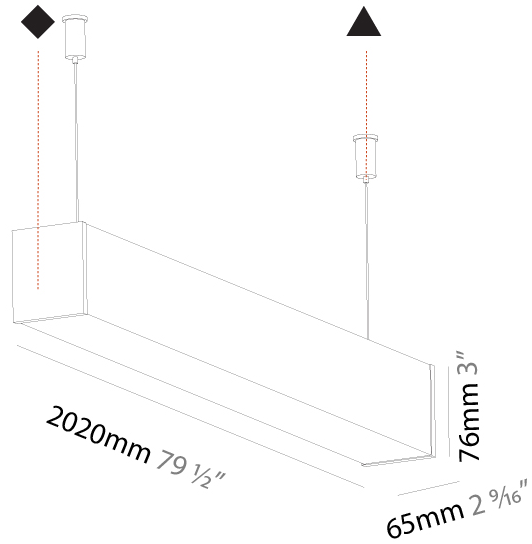

GENERAL

Series: Fino
Brand: Prolicht
Division: Architectural
Mounting Type: Suspension
Mounting Location: Ceiling
Subcategory: Profile

PHYSICAL

Shape: Rectangle
Length (mm): 2020
Length (in): 79 1/2
Width (mm): 65
Width (in): 2 9/16
Height (mm): 76
Height (in): 3
Max. Overall Height (mm): 2076
Max. Overall Height (in): 81 3/4
Light Distribution: Omnidirectional
Weight (kg): 5.669
Weight (lbs): 12.498
Diffuser: PMMA - Opal
Fixture Finish: [SSR / BKV / CWI / CRY / HAB / UFT / ITA / RUA / FTG / MYG / LOD / PUS / FRO / FUP / KIA / POP / BLS / SPG / MEY / GOH / GUM / CHC / COM / ABZ / JAG / OBR / MOS / ROR](#)
Fixture Material: Aluminum
[Cable Details: 2000mm or 6000mm Transparent Cable](#)
Upon Request: Cable colour - White / Black / Orange / Red

ELECTRICAL

Lamp Type: LED (Zhaga Standard)
Input Wattage (W): 35
Total Output Wattage (W): 28 / 22.8 (3500K)
Dimming: [Non-Dimming / Phase Dimming (120Vac only) / 0-10V Dimming](#)
Driver Included: Yes
Driver Location: Integrated
Driver Type: Constant Current - 120 / 277Vac
Driver Class: Class 2
Input Voltage (V): 120 - 277
Constant Current (MA): 350 / 700 (3500K)

LED

[Color Temperature (°K): 3000 / 3500 / 4000](#)
Max. Delivered Lumen (lm): 4000 / 4136 / 4220
CRI: >80 CRI
Lamp Life (hrs): 50000

OPTICAL

RATINGS AND CERTIFICATIONS

Certified By: Certified for North American Standards
IP rating: IP20