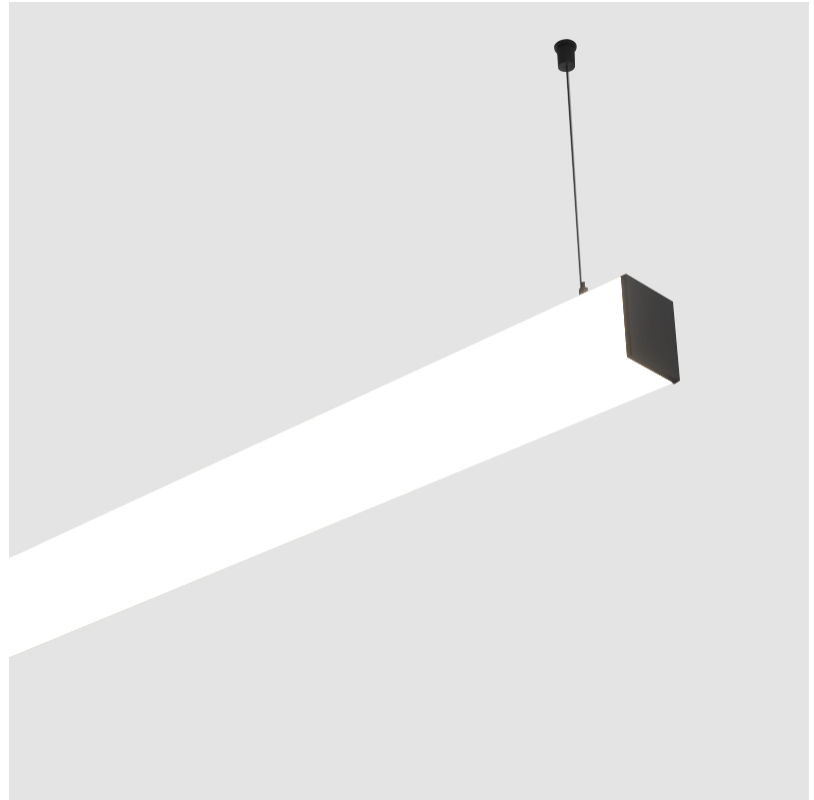

GENERAL

Series: Fino
Brand: Prolicht
Division: Architectural
Mounting Type: Suspension
Mounting Location: Ceiling
Subcategory: Profile

PHYSICAL

Shape: Rectangle
Length (mm): 1460
Length (in): 57 1/2
Width (mm): 65
Width (in): 2 9/16
Height (mm): 76
Height (in): 3
Max. Overall Height (mm): 2076
Max. Overall Height (in): 81 3/4
Light Distribution: Omnidirectional
Weight (kg): 4.314
Weight (lbs): 9.510
Diffuser: PMMA - Opal
Fixture Finish: [SSR / BKV / CWI / CRY / HAB / UFT / ITA / RUA / FTG / MYG / LOD / PUS / FRO / FUP / KIA / POP / BLS / SPG / MEY / GOH / GUM / CHC / COM / ABZ / JAG / OBR / MOS / ROR](#)
Fixture Material: Aluminum
Cable Details: [2000mm or 4000mm Transparent Cable](#)
Upon Request: Cable colour - White / Black / Orange / Red

ELECTRICAL

Lamp Type: LED (Zhaga Standard)
Input Wattage (W): 25
Total Output Wattage (W): 20 / 16 (3500K)
Dimming: [Non-Dimming / Phase Dimming (120Vac only) / 0-10V Dimming](#)
Driver Included: Yes
Driver Location: Integrated
Driver Type: Constant Current - 120 / 277Vac
Driver Class: Class 2
Input Voltage (V): 120 - 277
Constant Current (MA): 350 / 500 (3500K)

LED

[Color Temperature (°K): 3000 / 3500 / 4000](#)
Max. Delivered Lumen (lm): 2850 / 2960 / 3020
CRI: >80 CRI
Lamp Life (hrs): 50000

OPTICAL

RATINGS AND CERTIFICATIONS

Certified By: Certified for North American Standards
IP rating: IP20