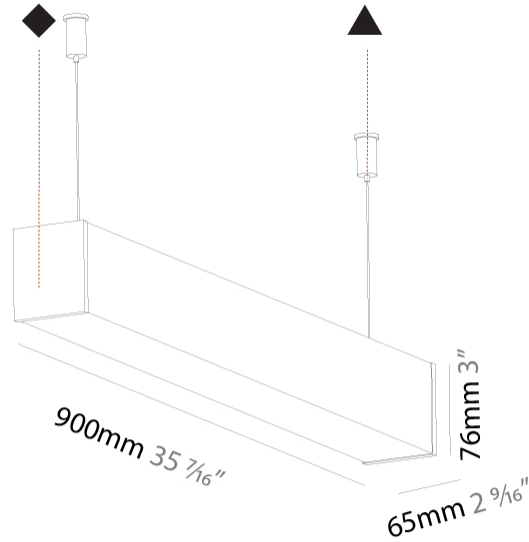

GENERAL

Series: Fino
Brand: Prolicht
Division: Architectural
Mounting Type: Suspension
Mounting Location: Ceiling
Subcategory: Profile

PHYSICAL

Shape: Rectangle
Length (mm): 900
Length (in): 35 ⁷/₁₆
Width (mm): 65
Width (in): 2 ⁹/₁₆
Height (mm): 76
Height (in): 3
Max. Overall Height (mm): 2076
Max. Overall Height (in): 81 ³/₄
Light Distribution: Omnidirectional
Weight (kg): 2.954
Weight (lbs): 6.512
Diffuser: PMMA - Opal
Fixture Finish: [SSR / BKV / CWI / CRY / HAB / UFT / ITA / RUA / FTG / MYG / LOD / PUS / FRO / FUP / KIA / POP / BLS / SPG / MEY / GOH / GUM / CHC / COM / ABZ / JAG / OBR / MOS / ROR](#)
Fixture Material: Aluminum
Cable Details: [2000mm or 4000mm Transparent Cable](#)
Upon Request: Cable colour - White / Black / Orange / Red

ELECTRICAL

Lamp Type: LED (Zhaga Standard)
Input Wattage (W): 15
Total Output Wattage (W): 12 / 11.2 (3500K)
Dimming: [Non-Dimming / Phase Dimming (120Vac only) / 0-10V Dimming](#)
Driver Included: Yes
Driver Location: Integrated
Driver Type: Constant Current - 120 / 277Vac
Driver Class: Class 2
Input Voltage (V): 120 - 277
Constant Current (MA): 350 / 375 (3500K)

LED

[Color Temperature (°K): 3000 / 3500 / 4000](#)
Max. Delivered Lumen (lm): 1710 / 1774 / 1810
CRI: >80 CRI
Lamp Life (hrs): 50000

OPTICAL

RATINGS AND CERTIFICATIONS

Certified By: Certified for North American Standards
IP rating: IP20