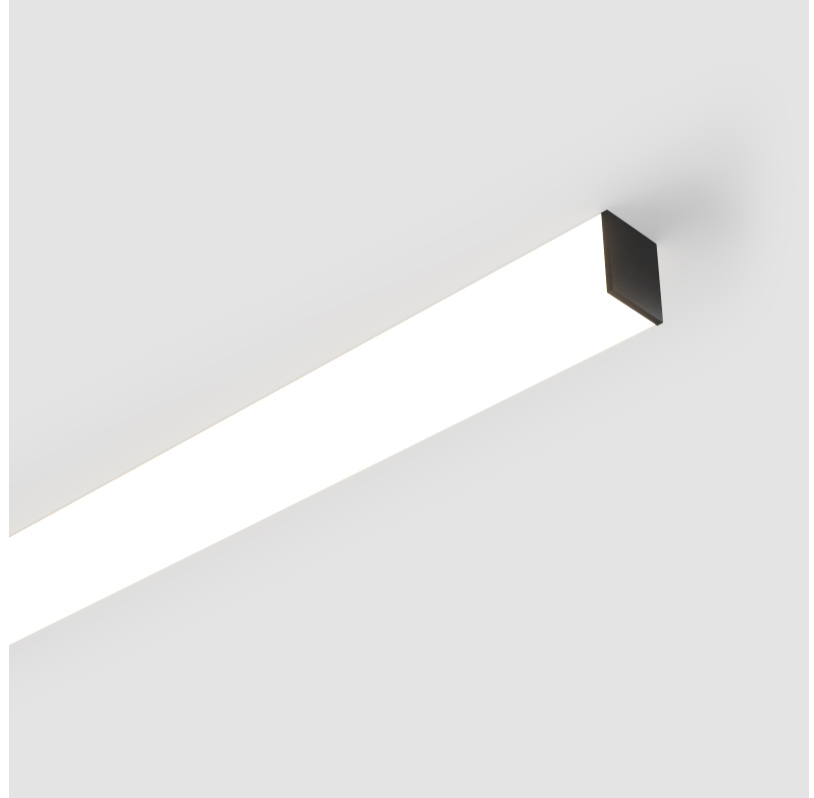

1. To build a product code in our configurator select the specify button on the base model # product page
2. To build a manual product code on this datasheet choose from the options listed below in blue font and add the suffix to the base model #

GENERAL

Series: Fino
Brand: Prolicht
Division: Architectural
Mounting Type: Surface
Mounting Location: Ceiling
Subcategory: Profile

PHYSICAL

Shape: Rectangle
Length (mm): 1180
Length (in): 46 7/16
Width (mm): 65
Width (in): 2 9/16
Height (mm): 76
Height (in): 3
Light Distribution: Omnidirectional
Weight (kg): 3.294
Weight (lbs): 7.262
Diffuser: PMMA - Opal
Fixture Finish: SSR / BKV / CWI / CRY / HAB / UFT / ITA / RUA / FTG / MYG / LOD / PUS / FRO / FUP / KIA / POP / BLS / SPG / MEY / GOH / GUM / CHC / COM / ABZ / JAG / OBR / MOS / ROR
Fixture Material: Aluminum

ELECTRICAL

Lamp Type: LED (Zhaga Standard)
Input Wattage (W): 20
Total Output Wattage (W): 16 / 12.8 (3500K)
Dimming: Non-Dimming / Phase Dimming (120Vac only) / 0-10V Dimming
Driver Included: Yes
Driver Location: Integrated
Driver Type: Constant Current - 120 / 277Vac
Driver Class: Class 2
Input Voltage (V): 120 - 277
Constant Current (MA): 350 / 400 (3500K)

LED

Color Temperature (°K): 3000 / 3500 / 4000
Max. Delivered Lumen (lm): 2280 / 2362 / 2410
CRI: >80 CRI
Lamp Life (hrs): 50000

OPTICAL

RATINGS AND CERTIFICATIONS

Certified By: Certified for North American Standards
IP rating: IP20