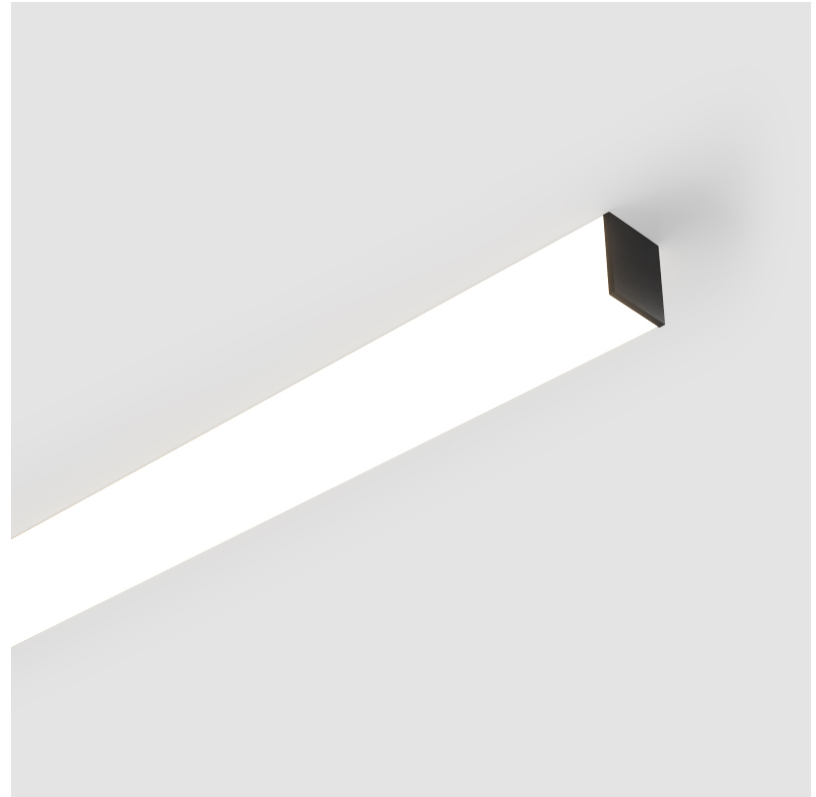

1. To build a product code in our configurator select the specify button on the base model # product page
2. To build a manual product code on this datasheet choose from the options listed below in blue font and add the suffix to the base model #

GENERAL

Series: Fino
Brand: Prolicht
Division: Architectural
Mounting Type: Surface
Mounting Location: Ceiling
Subcategory: Profile

PHYSICAL

Shape: Rectangle
Length (mm): 2020
Length (in): 79 1/2
Width (mm): 65
Width (in): 2 9/16
Height (mm): 76
Height (in): 3
Light Distribution: Omnidirectional
Weight (kg): 5.329
Weight (lbs): 11.748
Diffuser: PMMA - Opal
Fixture Finish: SSR / BKV / CWI / CRY / HAB / UFT / ITA / RUA / FTG / MYG / LOD / PUS / FRO / FUP / KIA / POP / BLS / SPG / MEY / GOH / GUM / CHC / COM / ABZ / JAG / OBR / MOS / ROR
Fixture Material: Aluminum

ELECTRICAL

Lamp Type: LED (Zhaga Standard)
Input Wattage (W): 35
Total Output Wattage (W): 28 / 22.8 (3500K)
Dimming: Non-Dimming / Phase Dimming (120Vac only) / 0-10V Dimming
Driver Included: Yes
Driver Location: Integrated
Driver Type: Constant Current - 120 / 277Vac
Driver Class: Class 2
Input Voltage (V): 120 - 277
Constant Current (MA): 350 / 700 (3500K)

LED

Color Temperature (°K): 3000 / 3500 / 4000
Max. Delivered Lumen (lm): 4000 / 4136 / 4220
CRI: >80 CRI
Lamp Life (hrs): 50000

OPTICAL

RATINGS AND CERTIFICATIONS

Certified By: Certified for North American Standards
IP rating: IP20