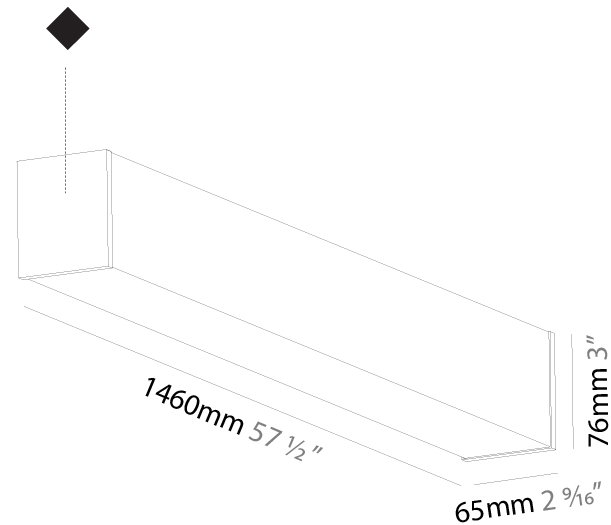

GENERAL

Series: Fino
Brand: Prolicht
Division: Architectural
Mounting Type: Suspension
Mounting Location: Ceiling
Subcategory: Profile

PHYSICAL

Shape: Rectangle
Length (mm): 1460
Length (in): 57 1/2
Width (mm): 65
Width (in): 2 9/16
Height (mm): 76
Height (in): 3
Max. Overall Height (mm): 2076
Max. Overall Height (in): 81 3/4
Light Distribution: Omnidirectional
Weight (kg): 4.314
Weight (lbs): 9.510
Diffuser: PMMA - Opal
Fixture Finish: [SSR / BKV / CWI / CRY / HAB / UFT / ITA / RUA / FTG / MYG / LOD / PUS / FRO / FUP / KIA / POP / BLS / SPG / MEY / GOH / GUM / CHC / COM / ABZ / JAG / OBR / MOS / ROR](#)
Fixture Material: Aluminum
Cable Details: [2000mm or 4000mm Transparent Cable](#)
Upon Request: Cable colour - White / Black / Orange / Red

ELECTRICAL

Lamp Type: LED (Zhaga Standard)
Input Wattage (W): 25
Total Output Wattage (W): 20 / 16 (3500K)
Dimming: [Non-Dimming / Phase Dimming (120Vac only) / 0-10V Dimming](#)
Driver Included: Yes
Driver Location: Integrated
Driver Type: Constant Current - 120 / 277Vac
Driver Class: Class 2
Input Voltage (V): 120 - 277
Constant Current (MA): 350 / 500 (3500K)

LED

[Color Temperature (°K): 3000 / 3500 / 4000](#)
Max. Delivered Lumen (lm): 2850 / 2960 / 3020
CRI: >80 CRI
Lamp Life (hrs): 50000

OPTICAL

RATINGS AND CERTIFICATIONS

Certified By: Certified for North American Standards
IP rating: IP20