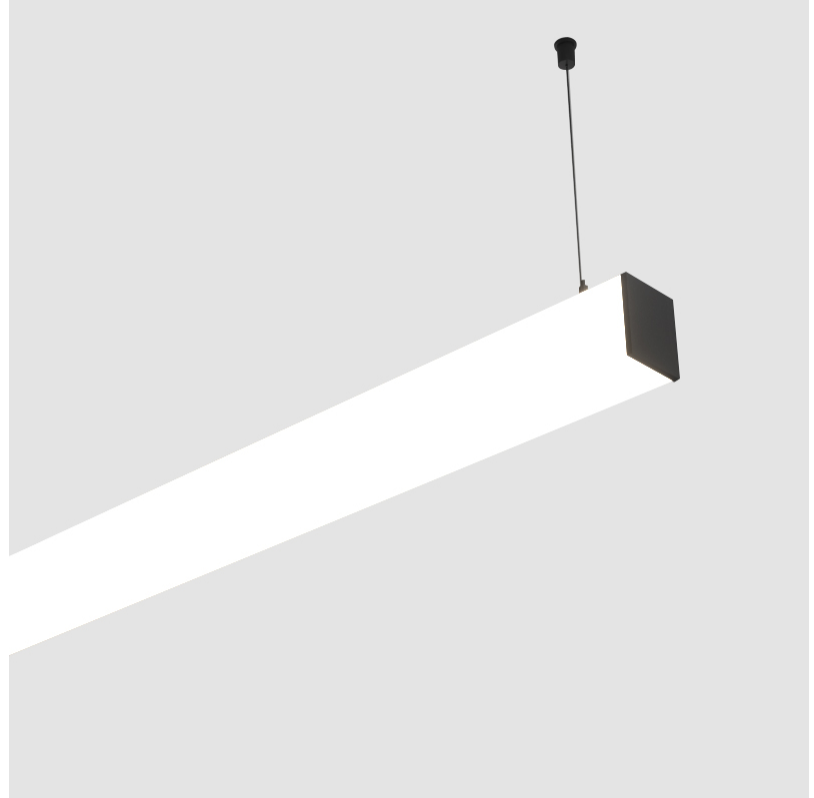

GENERAL

Series: Fino
Brand: Prolicht
Division: Architectural
Mounting Type: Suspension
Mounting Location: Ceiling
Subcategory: Profile

PHYSICAL

Shape: Rectangle
Length (mm): 2020
Length (in): 79 1/2
Width (mm): 65
Width (in): 2 9/16
Height (mm): 76
Height (in): 3
Max. Overall Height (mm): 2076
Max. Overall Height (in): 81 3/4
Light Distribution: Omnidirectional
Weight (kg): 5.669
Weight (lbs): 12.498
Diffuser: PMMA - Opal
Fixture Finish: [SSR / BKV / CWI / CRY / HAB / UFT / ITA / RUA / FTG / MYG / LOD / PUS / FRO / FUP / KIA / POP / BLS / SPG / MEY / GOH / GUM / CHC / COM / ABZ / JAG / OBR / MOS / ROR](#)
Fixture Material: Aluminum
[Cable Details: 2000mm or 6000mm Transparent Cable](#)
Upon Request: Cable colour - White / Black / Orange / Red

ELECTRICAL

Lamp Type: LED (Zhaga Standard)
Input Wattage (W): 35
Total Output Wattage (W): 28 / 22.8 (3500K)
Dimming: [Non-Dimming / Phase Dimming (120Vac only) / 0-10V Dimming](#)
Driver Included: Yes
Driver Location: Integrated
Driver Type: Constant Current - 120 / 277Vac
Driver Class: Class 2
Input Voltage (V): 120 - 277
Constant Current (MA): 350 / 700 (3500K)

LED

[Color Temperature (°K): 3000 / 3500 / 4000](#)
Max. Delivered Lumen (lm): 4000 / 4136 / 4220
CRI: >80 CRI
Lamp Life (hrs): 50000

OPTICAL

RATINGS AND CERTIFICATIONS

Certified By: Certified for North American Standards
IP rating: IP20