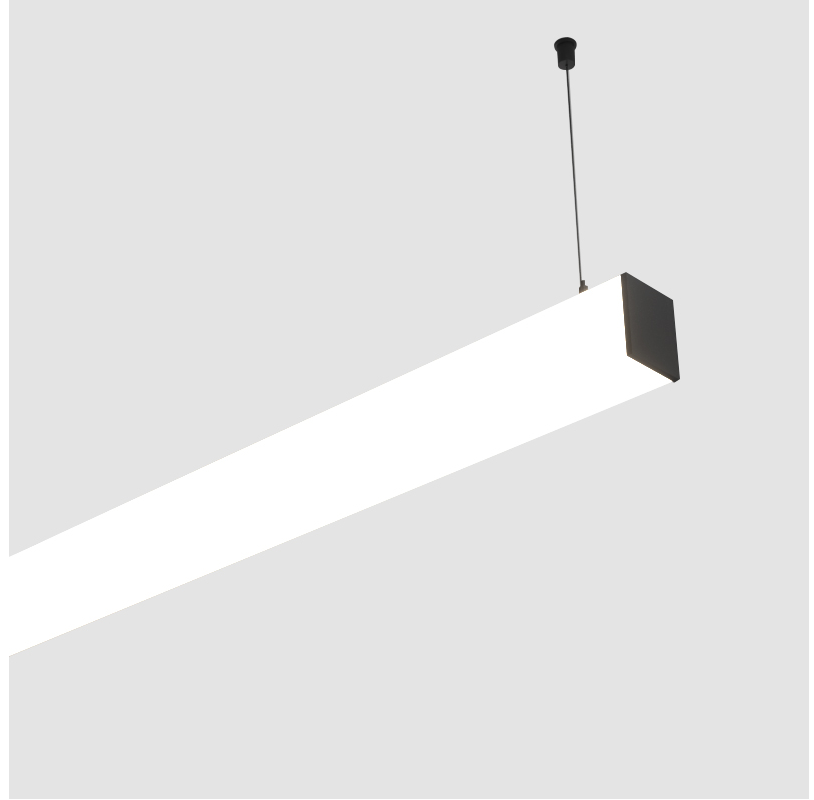

GENERAL

Series: Fino
Brand: Prolicht
Division: Architectural
Mounting Type: Suspension
Mounting Location: Ceiling
Subcategory: Profile

PHYSICAL

Shape: Rectangle
Length (mm): 900
Length (in): 35 ⁷/₁₆
Width (mm): 65
Width (in): 2 ⁹/₁₆
Height (mm): 76
Height (in): 3
Max. Overall Height (mm): 2076
Max. Overall Height (in): 81 ³/₄
Light Distribution: Omnidirectional
Weight (kg): 2.954
Weight (lbs): 6.512
Diffuser: PMMA - Opal
Fixture Finish: [SSR / BKV / CWI / CRY / HAB / UFT / ITA / RUA / FTG / MYG / LOD / PUS / FRO / FUP / KIA / POP / BLS / SPG / MEY / GOH / GUM / CHC / COM / ABZ / JAG / OBR / MOS / ROR](#)
Fixture Material: Aluminum
Cable Details: [2000mm or 4000mm Transparent Cable](#)
Upon Request: Cable colour - White / Black / Orange / Red

ELECTRICAL

Lamp Type: LED (Zhaga Standard)
Input Wattage (W): 15
Total Output Wattage (W): 12 / 11.2 (3500K)
Dimming: [Non-Dimming / Phase Dimming (120Vac only) / 0-10V Dimming](#)
Driver Included: Yes
Driver Location: Integrated
Driver Type: Constant Current - 120 / 277Vac
Driver Class: Class 2
Input Voltage (V): 120 - 277
Constant Current (MA): 350 / 375 (3500K)

LED

[Color Temperature (°K): 3000 / 3500 / 4000](#)
Max. Delivered Lumen (lm): 1710 / 1774 / 1810
CRI: >80 CRI
Lamp Life (hrs): 50000

OPTICAL

RATINGS AND CERTIFICATIONS

Certified By: Certified for North American Standards
IP rating: IP20