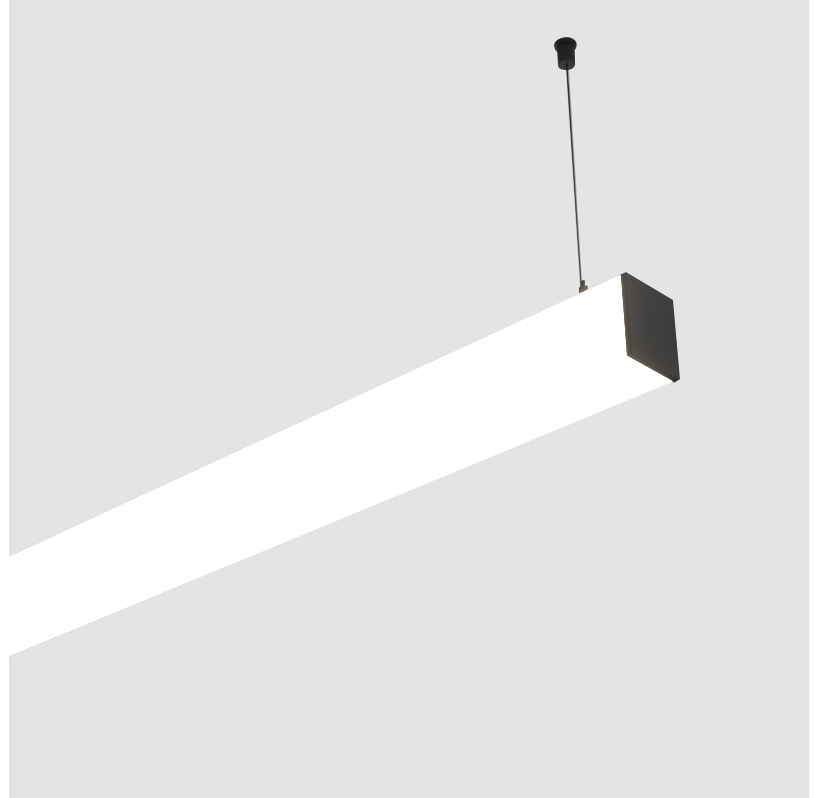

GENERAL

Series: Fino
Brand: Prolicht
Division: Architectural
Mounting Type: Suspension
Mounting Location: Ceiling
Subcategory: Profile

PHYSICAL

Shape: Rectangle
Length (mm): 900
Length (in): 35 7/16
Width (mm): 65
Width (in): 2 9/16
Height (mm): 76
Height (in): 3
Max. Overall Height (mm): 2076
Max. Overall Height (in): 81 3/4
Light Distribution: Omnidirectional
Weight (kg): 2.954
Weight (lbs): 6.512
Diffuser: PMMA - Opal
Fixture Finish: [SSR / BKV / CWI / CRY / HAB / UFT / ITA / RUA / FTG / MYG / LOD / PUS / FRO / FUP / KIA / POP / BLS / SPG / MEY / GOH / GUM / CHC / COM / ABZ / JAG / OBR / MOS / ROR](#)
Fixture Material: Aluminum
Cable Details: [2000mm or 4000mm Transparent Cable](#)
Upon Request: Cable colour - White / Black / Orange / Red

ELECTRICAL

Lamp Type: LED (Zhaga Standard)
Input Wattage (W): 15
Total Output Wattage (W): 12 / 11.2 (3500K)
Dimming: [Non-Dimming / Phase Dimming (120Vac only) / 0-10V Dimming](#)
Driver Included: Yes
Driver Location: Integrated
Driver Type: Constant Current - 120 / 277Vac
Driver Class: Class 2
Input Voltage (V): 120 - 277
Constant Current (MA): 350 / 375 (3500K)

LED

Color Temperature (°K): [3000 / 3500 / 4000](#)
Max. Delivered Lumen (lm): 1710 / 1774 / 1810
CRI: >80 CRI
Lamp Life (hrs): 50000

OPTICAL

RATINGS AND CERTIFICATIONS

Certified By: Certified for North American Standards
IP rating: IP20