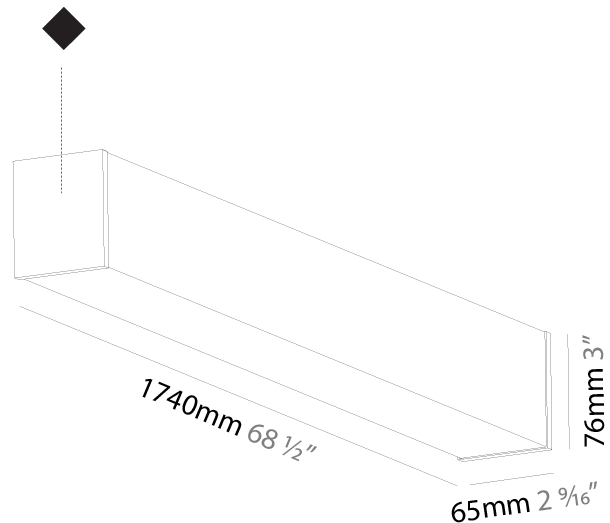

1. To build a product code in our configurator select the specify button on the base model # product page
2. To build a manual product code on this datasheet choose from the options listed below in blue font and add the suffix to the base model #

GENERAL

Series: Fino
Brand: Prolicht
Division: Architectural
Mounting Type: Surface
Mounting Location: Ceiling
Subcategory: Profile

PHYSICAL

Shape: Rectangle
Length (mm): 1740
Length (in): 68 1/2
Width (mm): 65
Width (in): 2 9/16
Height (mm): 76
Height (in): 3
Light Distribution: Omnidirectional
Weight (kg): 4.665
Weight (lbs): 10.284
Diffuser: PMMA - Opal
Fixture Finish: SSR / BKV / CWI / CRY / HAB / UFT / ITA / RUA / FTG / MYG / LOD / PUS / FRO / FUP / KIA / POP / BLS / SPG / MEY / GOH / GUM / CHC / COM / ABZ / JAG / OBR / MOS / ROR
Fixture Material: Aluminum

ELECTRICAL

Lamp Type: LED (Zhaga Standard)
Input Wattage (W): 30
Total Output Wattage (W): 24 / 19.2 (3500K)
Dimming: Non-Dimming / Phase Dimming (120Vac only) / 0-10V Dimming
Driver Included: Yes
Driver Location: Integrated
Driver Type: Constant Current - 120 / 277Vac
Driver Class: Class 2
Input Voltage (V): 120 - 277
Constant Current (MA): 350 / 600 (3500K)

LED

Color Temperature (°K): 3000 / 3500 / 4000
Max. Delivered Lumen (lm): 3430 / 3548 / 3620
CRI: >80 CRI
Lamp Life (hrs): 50000

OPTICAL

RATINGS AND CERTIFICATIONS

Certified By: Certified for North American Standards
IP rating: IP20