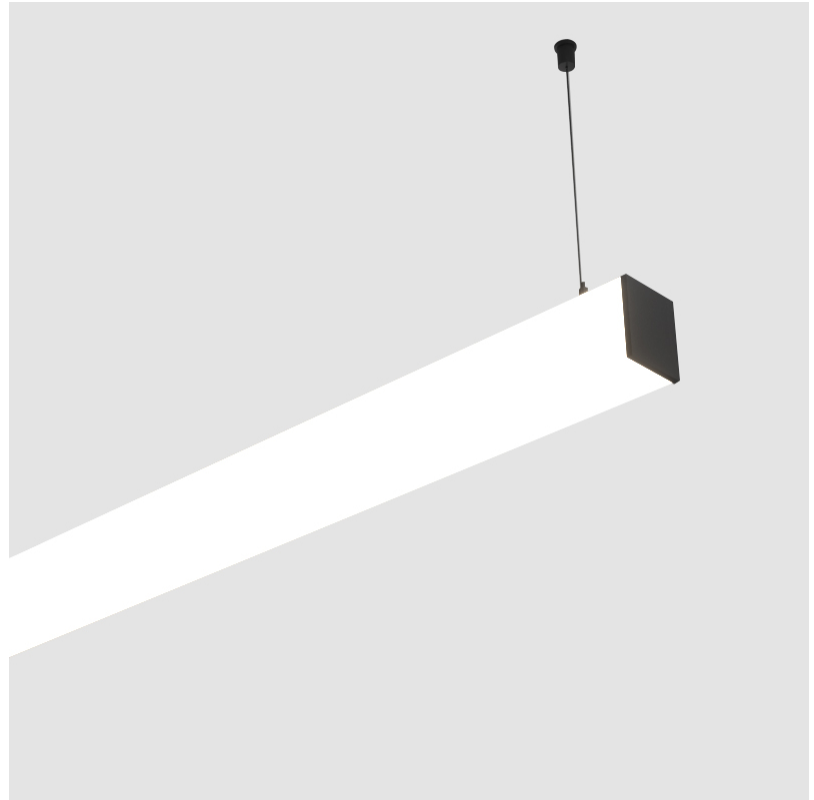

GENERAL

Series: Fino
Brand: Prolicht
Division: Architectural
Mounting Type: Suspension
Mounting Location: Ceiling
Subcategory: Profile

PHYSICAL

Shape: Rectangle
Length (mm): 1180
Length (in): 46 ⁷/₁₆
Width (mm): 65
Width (in): 2 ⁹/₁₆
Height (mm): 76
Height (in): 3
Max. Overall Height (mm): 2076
Max. Overall Height (in): 81 ³/₄
Light Distribution: Omnidirectional
Weight (kg): 3.634
Weight (lbs): 8.011
Diffuser: PMMA - Opal
Fixture Finish: [SSR / BKV / CWI / CRY / HAB / UFT / ITA / RUA / FTG / MYG / LOD / PUS / FRO / FUP / KIA / POP / BLS / SPG / MEY / GOH / GUM / CHC / COM / ABZ / JAG / OBR / MOS / ROR](#)
Fixture Material: Aluminum
Cable Details: [2000mm or 4000mm Transparent Cable](#)
Upon Request: Cable colour - White / Black / Orange / Red

ELECTRICAL

Lamp Type: LED (Zhaga Standard)
Input Wattage (W): 20
Total Output Wattage (W): 16 / 12.8 (3500K)
Dimming: [Non-Dimming / Phase Dimming (120Vac only) / 0-10V Dimming](#)
Driver Included: Yes
Driver Location: Integrated
Driver Type: Constant Current - 120 / 277Vac
Driver Class: Class 2
Input Voltage (V): 120 - 277
Constant Current (MA): 350 / 400 (3500K)

LED

[Color Temperature (°K): 3000 / 3500 / 4000](#)
Max. Delivered Lumen (lm): 2280 / 2362 / 2410
CRI: >80 CRI
Lamp Life (hrs): 50000

OPTICAL

RATINGS AND CERTIFICATIONS

Certified By: Certified for North American Standards
IP rating: IP20