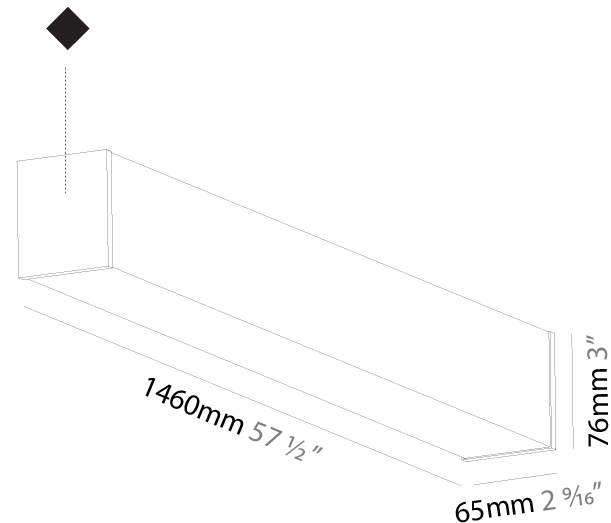

GENERAL

Series: Fino
Brand: Prolicht
Division: Architectural
Mounting Type: Suspension
Mounting Location: Ceiling
Subcategory: Profile

PHYSICAL

Shape: Rectangle
Length (mm): 1460
Length (in): 57 1/2
Width (mm): 65
Width (in): 2 9/16
Height (mm): 76
Height (in): 3
Max. Overall Height (mm): 2076
Max. Overall Height (in): 81 3/4
Light Distribution: Omnidirectional
Weight (kg): 4.314
Weight (lbs): 9.510
Diffuser: PMMA - Opal
Fixture Finish: [SSR / BKV / CWI / CRY / HAB / UFT / ITA / RUA / FTG / MYG / LOD / PUS / FRO / FUP / KIA / POP / BLS / SPG / MEY / GOH / GUM / CHC / COM / ABZ / JAG / OBR / MOS / ROR](#)
Fixture Material: Aluminum
Cable Details: [2000mm or 4000mm Transparent Cable](#)
Upon Request: Cable colour - White / Black / Orange / Red

ELECTRICAL

Lamp Type: LED (Zhaga Standard)
Input Wattage (W): 25
Total Output Wattage (W): 20 / 16 (3500K)
Dimming: [Non-Dimming / Phase Dimming (120Vac only) / 0-10V Dimming](#)
Driver Included: Yes
Driver Location: Integrated
Driver Type: Constant Current - 120 / 277Vac
Driver Class: Class 2
Input Voltage (V): 120 - 277
Constant Current (MA): 350 / 500 (3500K)

LED

[Color Temperature (°K): 3000 / 3500 / 4000](#)
Max. Delivered Lumen (lm): 2850 / 2960 / 3020
CRI: >80 CRI
Lamp Life (hrs): 50000

OPTICAL

RATINGS AND CERTIFICATIONS

Certified By: Certified for North American Standards
IP rating: IP20