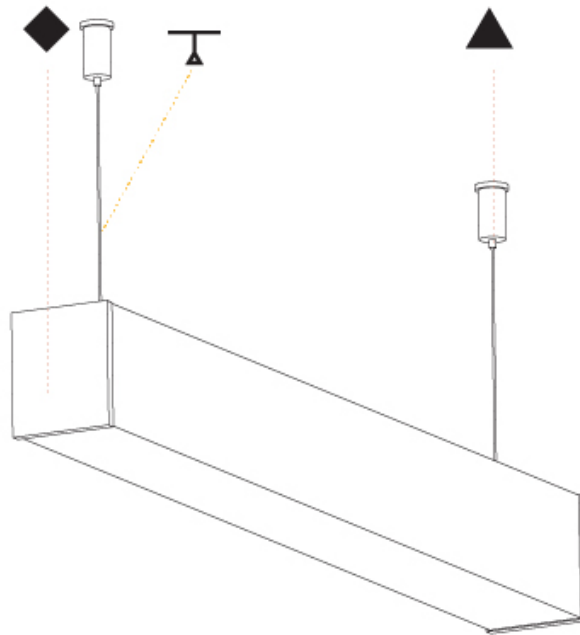

FINO SUSPENSION

A30705-

PROJECT

TYPE

SPECIFIER

QUANTITY

DATE

A