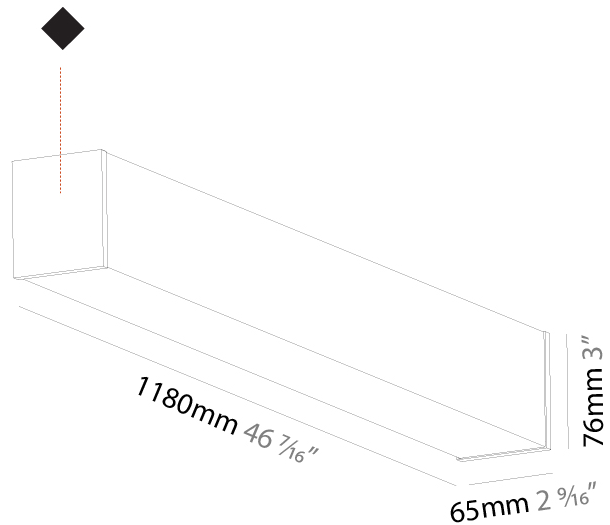

1. To build a product code in our configurator select the specify button on the base model # product page
2. To build a manual product code on this datasheet choose from the options listed below in blue font and add the suffix to the base model #

GENERAL

Series: Fino
Brand: Prolicht
Division: Architectural
Mounting Type: Surface
Mounting Location: Ceiling
Subcategory: Profile

PHYSICAL

Shape: Rectangle
Length (mm): 1180
Length (in): 46 7/16
Width (mm): 65
Width (in): 2 9/16
Height (mm): 76
Height (in): 3
Light Distribution: Omnidirectional
Weight (kg): 3.294
Weight (lbs): 7.262
Diffuser: PMMA - Opal
Fixture Finish: SSR / BKV / CWI / CRY / HAB / UFT / ITA / RUA / FTG / MYG / LOD / PUS / FRO / FUP / KIA / POP / BLS / SPG / MEY / GOH / GUM / CHC / COM / ABZ / JAG / OBR / MOS / ROR
Fixture Material: Aluminum

ELECTRICAL

Lamp Type: LED (Zhaga Standard)
Input Wattage (W): 20
Total Output Wattage (W): 16 / 12.8 (3500K)
Dimming: Non-Dimming / Phase Dimming (120Vac only) / 0-10V Dimming
Driver Included: Yes
Driver Location: Integrated
Driver Type: Constant Current - 120 / 277Vac
Driver Class: Class 2
Input Voltage (V): 120 - 277
Constant Current (MA): 350 / 400 (3500K)

LED

Color Temperature (°K): 3000 / 3500 / 4000
Max. Delivered Lumen (lm): 2280 / 2362 / 2410
CRI: >80 CRI
Lamp Life (hrs): 50000

OPTICAL

RATINGS AND CERTIFICATIONS

Certified By: Certified for North American Standards
IP rating: IP20