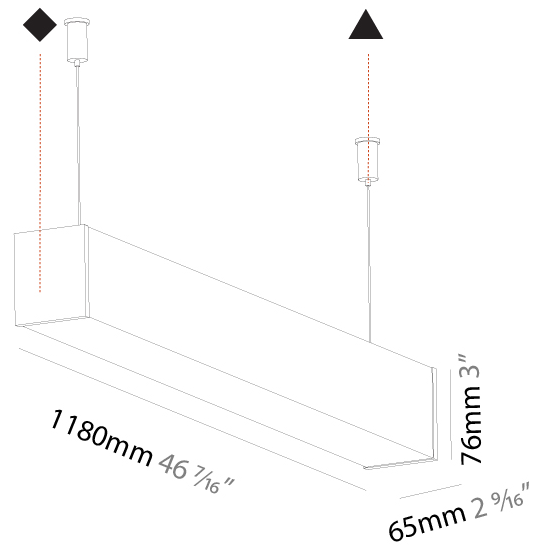

GENERAL

Series: Fino
Brand: Prolicht
Division: Architectural
Mounting Type: Suspension
Mounting Location: Ceiling
Subcategory: Profile

PHYSICAL

Shape: Rectangle
Length (mm): 1180
Length (in): 46 ⁷/₁₆
Width (mm): 65
Width (in): 2 ⁹/₁₆
Height (mm): 76
Height (in): 3
Max. Overall Height (mm): 2076
Max. Overall Height (in): 81 ³/₄
Light Distribution: Omnidirectional
Weight (kg): 3.634
Weight (lbs): 8.011
Diffuser: PMMA - Opal
Fixture Finish: [SSR / BKV / CWI / CRY / HAB / UFT / ITA / RUA / FTG / MYG / LOD / PUS / FRO / FUP / KIA / POP / BLS / SPG / MEY / GOH / GUM / CHC / COM / ABZ / JAG / OBR / MOS / ROR](#)
Fixture Material: Aluminum
Cable Details: [2000mm or 4000mm Transparent Cable](#)
Upon Request: Cable colour - White / Black / Orange / Red

ELECTRICAL

Lamp Type: LED (Zhaga Standard)
Input Wattage (W): 20
Total Output Wattage (W): 16 / 12.8 (3500K)
Dimming: [Non-Dimming / Phase Dimming (120Vac only) / 0-10V Dimming](#)
Driver Included: Yes
Driver Location: Integrated
Driver Type: Constant Current - 120 / 277Vac
Driver Class: Class 2
Input Voltage (V): 120 - 277
Constant Current (MA): 350 / 400 (3500K)

LED

[Color Temperature (°K): 3000 / 3500 / 4000](#)
Max. Delivered Lumen (lm): 2280 / 2362 / 2410
CRI: >80 CRI
Lamp Life (hrs): 50000

OPTICAL

RATINGS AND CERTIFICATIONS

Certified By: Certified for North American Standards
IP rating: IP20