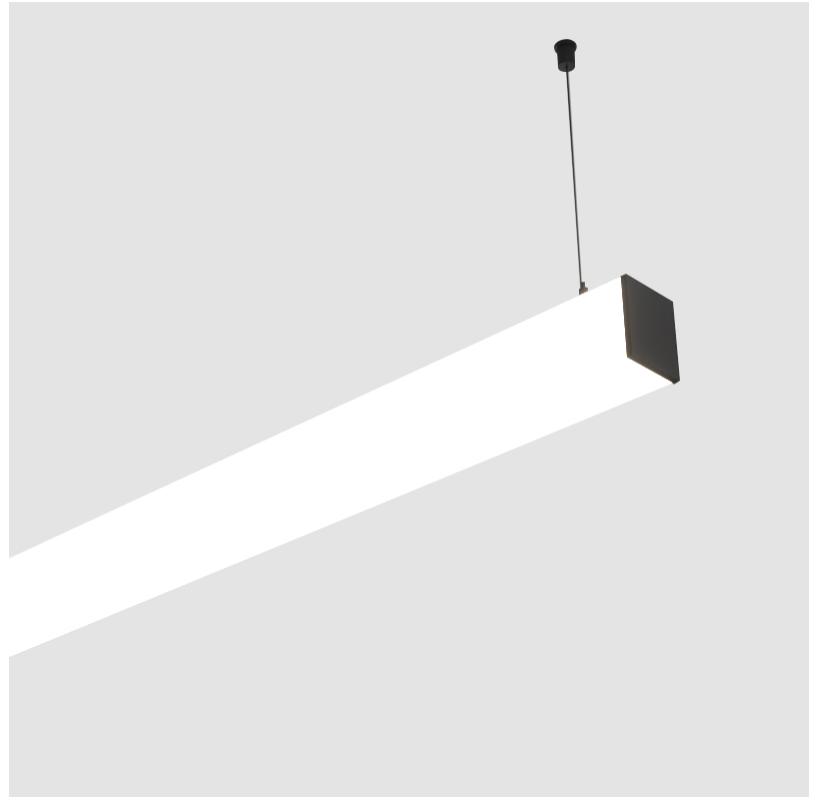

GENERAL

Series: Fino
Brand: Prolicht
Division: Architectural
Mounting Type: Suspension
Mounting Location: Ceiling
Subcategory: Profile

PHYSICAL

Shape: Rectangle
Length (mm): 1460
Length (in): 57 1/2
Width (mm): 65
Width (in): 2 9/16
Height (mm): 76
Height (in): 3
Max. Overall Height (mm): 2076
Max. Overall Height (in): 81 3/4
Light Distribution: Omnidirectional
Weight (kg): 4.314
Weight (lbs): 9.510
Diffuser: PMMA - Opal
Fixture Finish: [SSR / BKV / CWI / CRY / HAB / UFT / ITA / RUA / FTG / MYG / LOD / PUS / FRO / FUP / KIA / POP / BLS / SPG / MEY / GOH / GUM / CHC / COM / ABZ / JAG / OBR / MOS / ROR](#)
Fixture Material: Aluminum
Cable Details: [2000mm or 4000mm Transparent Cable](#)
Upon Request: Cable colour - White / Black / Orange / Red

ELECTRICAL

Lamp Type: LED (Zhaga Standard)
Input Wattage (W): 25
Total Output Wattage (W): 20 / 16 (3500K)
Dimming: [Non-Dimming / Phase Dimming (120Vac only) / 0-10V Dimming](#)
Driver Included: Yes
Driver Location: Integrated
Driver Type: Constant Current - 120 / 277Vac
Driver Class: Class 2
Input Voltage (V): 120 - 277
Constant Current (MA): 350 / 500 (3500K)

LED

[Color Temperature (°K): 3000 / 3500 / 4000](#)
Max. Delivered Lumen (lm): 2850 / 2960 / 3020
CRI: >80 CRI
Lamp Life (hrs): 50000

OPTICAL

RATINGS AND CERTIFICATIONS

Certified By: Certified for North American Standards
IP rating: IP20