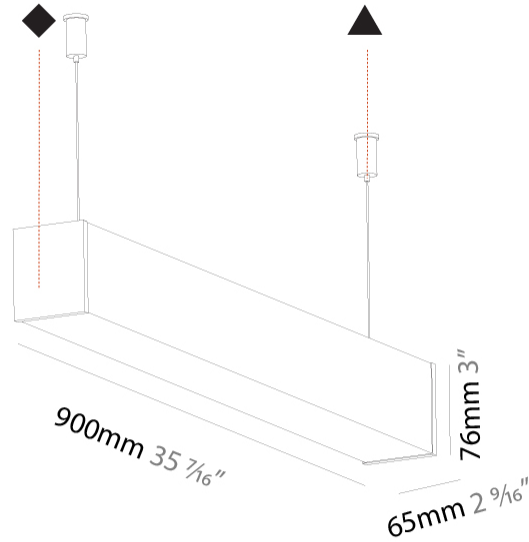

GENERAL

Series: Fino
Brand: Prolicht
Division: Architectural
Mounting Type: Suspension
Mounting Location: Ceiling
Subcategory: Profile

PHYSICAL

Shape: Rectangle
Length (mm): 900
Length (in): 35 7/16
Width (mm): 65
Width (in): 2 9/16
Height (mm): 76
Height (in): 3
Max. Overall Height (mm): 2076
Max. Overall Height (in): 81 3/4
Light Distribution: Omnidirectional
Weight (kg): 2.954
Weight (lbs): 6.512
Diffuser: PMMA - Opal
Fixture Finish: [SSR / BKV / CWI / CRY / HAB / UFT / ITA / RUA / FTG / MYG / LOD / PUS / FRO / FUP / KIA / POP / BLS / SPG / MEY / GOH / GUM / CHC / COM / ABZ / JAG / OBR / MOS / ROR](#)
Fixture Material: Aluminum
Cable Details: [2000mm or 4000mm Transparent Cable](#)
Upon Request: Cable colour - White / Black / Orange / Red

ELECTRICAL

Lamp Type: LED (Zhaga Standard)
Input Wattage (W): 15
Total Output Wattage (W): 12 / 11.2 (3500K)
Dimming: [Non-Dimming / Phase Dimming (120Vac only) / 0-10V Dimming](#)
Driver Included: Yes
Driver Location: Integrated
Driver Type: Constant Current - 120 / 277Vac
Driver Class: Class 2
Input Voltage (V): 120 - 277
Constant Current (MA): 350 / 375 (3500K)

LED

Color Temperature (°K): [3000 / 3500 / 4000](#)
Max. Delivered Lumen (lm): 1710 / 1774 / 1810
CRI: >80 CRI
Lamp Life (hrs): 50000

OPTICAL

RATINGS AND CERTIFICATIONS

Certified By: Certified for North American Standards
IP rating: IP20