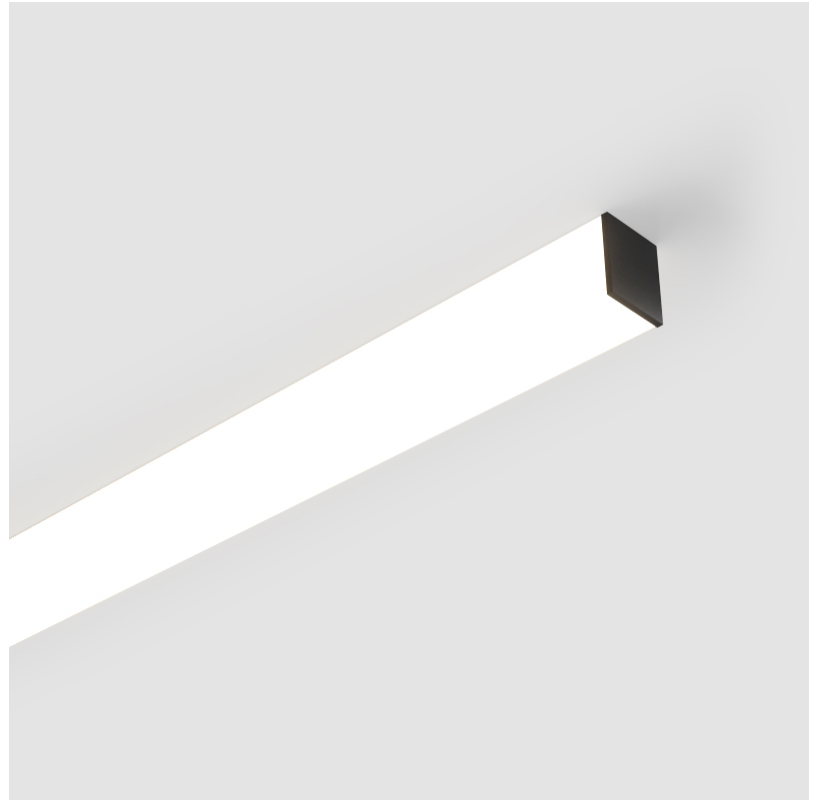

1. To build a product code in our configurator select the specify button on the base model # product page
2. To build a manual product code on this datasheet choose from the options listed below in blue font and add the suffix to the base model #

GENERAL

Series: Fino
Brand: Prolicht
Division: Architectural
Mounting Type: Surface
Mounting Location: Ceiling
Subcategory: Profile

PHYSICAL

Shape: Rectangle
Length (mm): 1180
Length (in): 46 7/16
Width (mm): 65
Width (in): 2 9/16
Height (mm): 76
Height (in): 3
Light Distribution: Omnidirectional
Weight (kg): 3.294
Weight (lbs): 7.262
Diffuser: PMMA - Opal
Fixture Finish: SSR / BKV / CWI / CRY / HAB / UFT / ITA / RUA / FTG / MYG / LOD / PUS / FRO / FUP / KIA / POP / BLS / SPG / MEY / GOH / GUM / CHC / COM / ABZ / JAG / OBR / MOS / ROR
Fixture Material: Aluminum

ELECTRICAL

Lamp Type: LED (Zhaga Standard)
Input Wattage (W): 20
Total Output Wattage (W): 16 / 12.8 (3500K)
Dimming: Non-Dimming / Phase Dimming (120Vac only) / 0-10V Dimming
Driver Included: Yes
Driver Location: Integrated
Driver Type: Constant Current - 120 / 277Vac
Driver Class: Class 2
Input Voltage (V): 120 - 277
Constant Current (MA): 350 / 400 (3500K)

LED

Color Temperature (°K): 3000 / 3500 / 4000
Max. Delivered Lumen (lm): 2280 / 2362 / 2410
CRI: >80 CRI
Lamp Life (hrs): 50000

OPTICAL

RATINGS AND CERTIFICATIONS

Certified By: Certified for North American Standards
IP rating: IP20