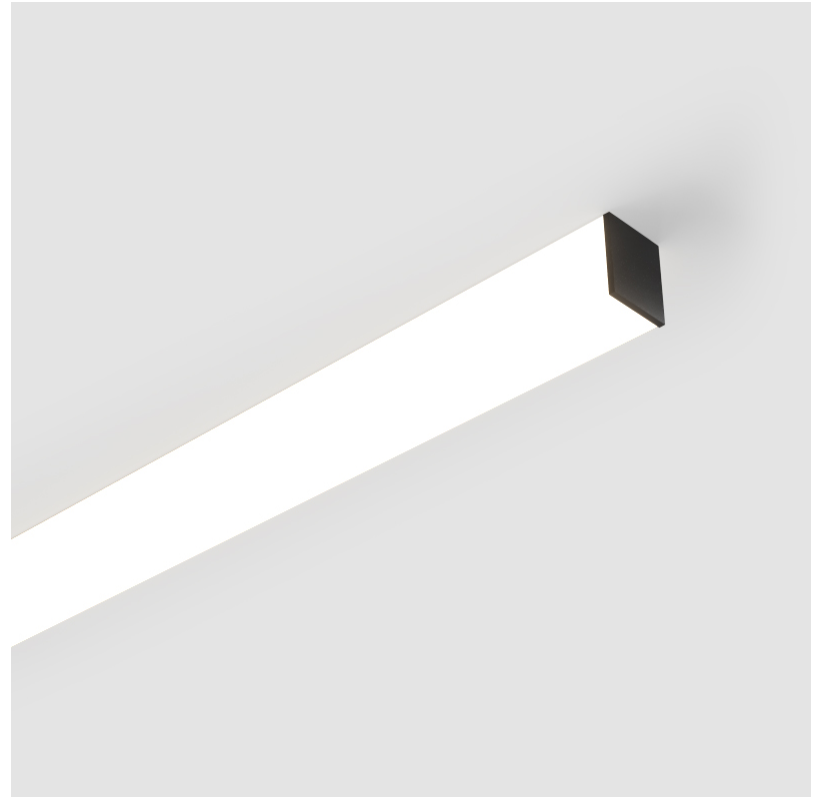

1. To build a product code in our configurator select the specify button on the base model # product page
2. To build a manual product code on this datasheet choose from the options listed below in blue font and add the suffix to the base model #

GENERAL

Series: Fino
Brand: Prolicht
Division: Architectural
Mounting Type: Surface
Mounting Location: Ceiling
Subcategory: Profile

PHYSICAL

Shape: Rectangle
Length (mm): 1740
Length (in): 68 1/2
Width (mm): 65
Width (in): 2 9/16
Height (mm): 76
Height (in): 3
Light Distribution: Omnidirectional
Weight (kg): 4.665
Weight (lbs): 10.284
Diffuser: PMMA - Opal
Fixture Finish: SSR / BKV / CWI / CRY / HAB / UFT / ITA / RUA / FTG / MYG / LOD / PUS / FRO / FUP / KIA / POP / BLS / SPG / MEY / GOH / GUM / CHC / COM / ABZ / JAG / OBR / MOS / ROR
Fixture Material: Aluminum

ELECTRICAL

Lamp Type: LED (Zhaga Standard)
Input Wattage (W): 30
Total Output Wattage (W): 24 / 19.2 (3500K)
Dimming: Non-Dimming / Phase Dimming (120Vac only) / 0-10V Dimming
Driver Included: Yes
Driver Location: Integrated
Driver Type: Constant Current - 120 / 277Vac
Driver Class: Class 2
Input Voltage (V): 120 - 277
Constant Current (MA): 350 / 600 (3500K)

LED

Color Temperature (°K): 3000 / 3500 / 4000
Max. Delivered Lumen (lm): 3430 / 3548 / 3620
CRI: >80 CRI
Lamp Life (hrs): 50000

OPTICAL

RATINGS AND CERTIFICATIONS

Certified By: Certified for North American Standards
IP rating: IP20