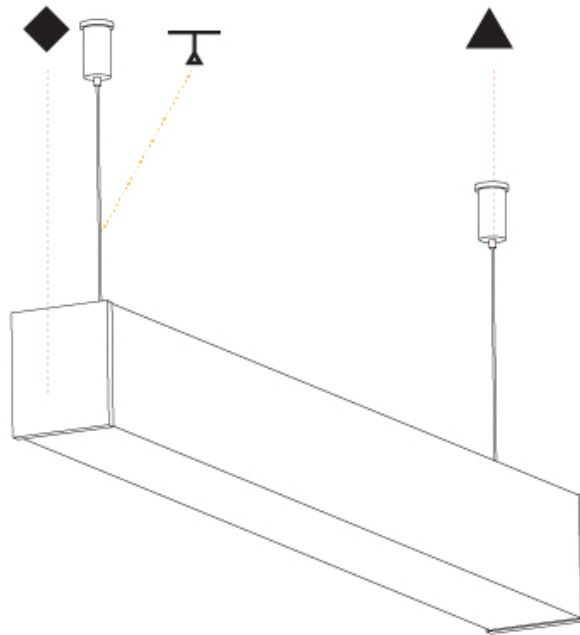

FINO SUSPENSION

A30706-

PROJECT _____

TYPE _____

SPECIFIER _____

QUANTITY _____

DATE _____

A