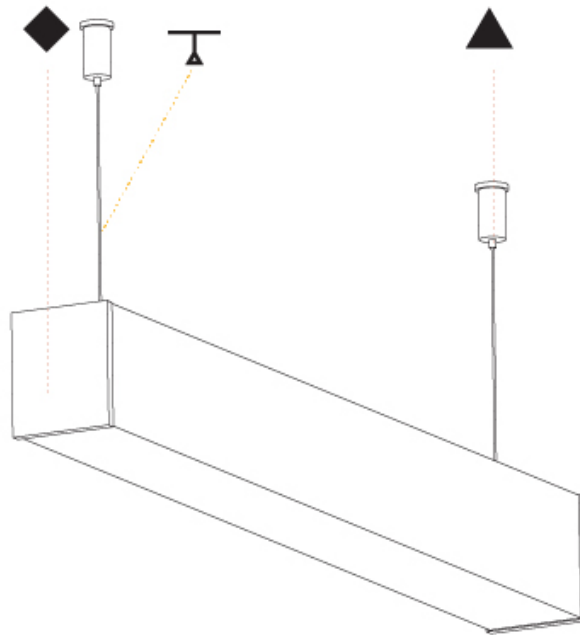

FINO SUSPENSION

A30708-

PROJECT _____

TYPE _____

SPECIFIER _____

QUANTITY _____

DATE _____

A