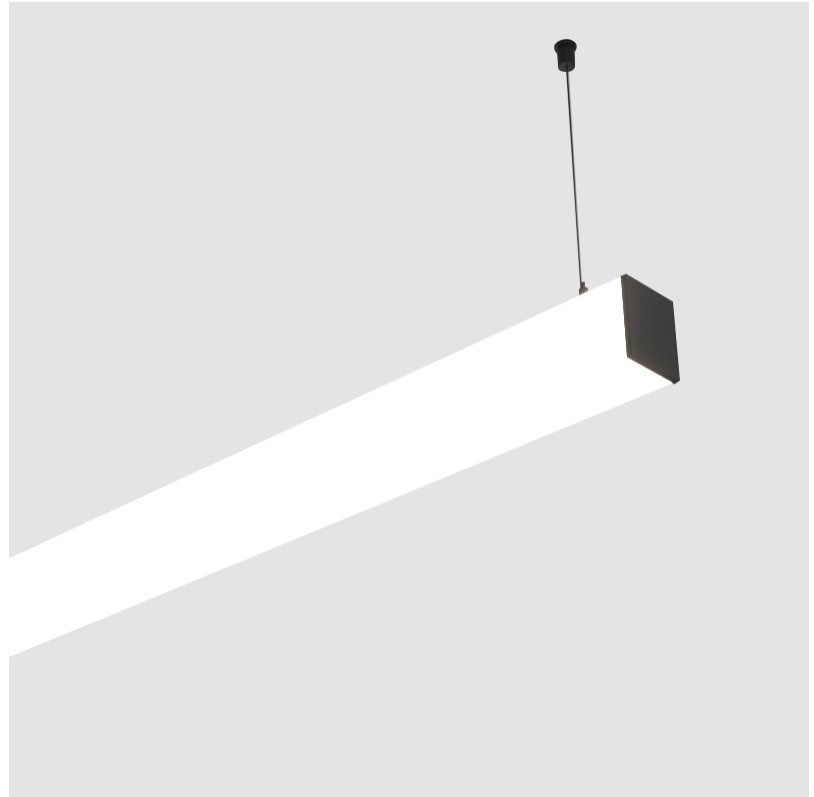

GENERAL

Series: Fino
Brand: Prolicht
Division: Architectural
Mounting Type: Suspension
Mounting Location: Ceiling
Subcategory: Profile

PHYSICAL

Shape: Rectangle
Length (mm): 1180
Length (in): 46 ⁷/₁₆
Width (mm): 65
Width (in): 2 ⁹/₁₆
Height (mm): 76
Height (in): 3
Max. Overall Height (mm): 2076
Max. Overall Height (in): 81 ³/₄
Light Distribution: Omnidirectional
Weight (kg): 3.634
Weight (lbs): 8.011
Diffuser: PMMA - Opal
Fixture Finish: [SSR / BKV / CWI / CRY / HAB / UFT / ITA / RUA / FTG / MYG / LOD / PUS / FRO / FUP / KIA / POP / BLS / SPG / MEY / GOH / GUM / CHC / COM / ABZ / JAG / OBR / MOS / ROR](#)
Fixture Material: Aluminum
Cable Details: [2000mm or 4000mm Transparent Cable](#)
Upon Request: Cable colour - White / Black / Orange / Red

ELECTRICAL

Lamp Type: LED (Zhaga Standard)
Input Wattage (W): 20
Total Output Wattage (W): 16 / 12.8 (3500K)
Dimming: [Non-Dimming / Phase Dimming (120Vac only) / 0-10V Dimming](#)
Driver Included: Yes
Driver Location: Integrated
Driver Type: Constant Current - 120 / 277Vac
Driver Class: Class 2
Input Voltage (V): 120 - 277
Constant Current (MA): 350 / 400 (3500K)

LED

[Color Temperature (°K): 3000 / 3500 / 4000](#)
Max. Delivered Lumen (lm): 2280 / 2362 / 2410
CRI: >80 CRI
Lamp Life (hrs): 50000

OPTICAL

RATINGS AND CERTIFICATIONS

Certified By: Certified for North American Standards
IP rating: IP20