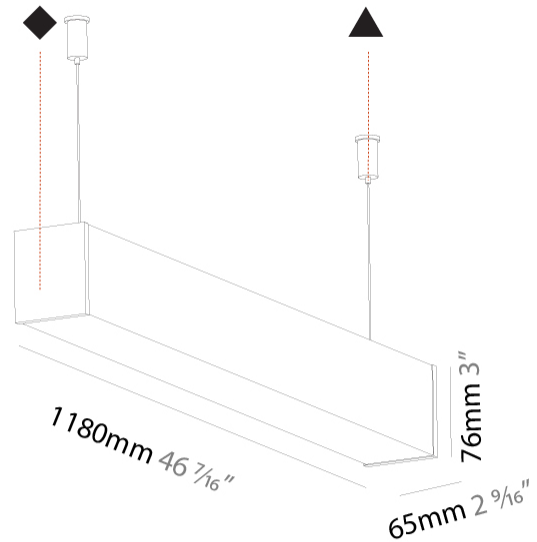

GENERAL

Series: Fino
Partner: Prolicht
Division: Architectural
Installation: Suspension
Product Type: Linear Profiles
Mounting Location: Ceiling

PHYSICAL

Shape: Rectangle
Length (mm): 1180
Length (in): 46 7/16
Width (mm): 65
Width (in): 2 9/16
Height (mm): 76
Height (in): 3
Max. Overall Height (mm): 2076
Max. Overall Height (in): 81 3/4
Weight (kg): 3.634
Weight (lbs): 8.011
Diffuser: PMMA - Opal
Fixture Finish: [SSR / BKV / CWI / CRY / HAB / UFT / ITA / RUA / FTG / MYG / LOD / PUS / FRO / FUP / KIA / POP / BLS / SPG / MEY / GOH / CHC / COM / ABZ / JAG / OBR / MOS / ROR](#)
Fixture Material: PMMA / Aluminum
Cable Details: [2000mm or 4000mm Transparent Cable](#)
Upon Request: Cable colour - White / Black / Orange / Red

ELECTRICAL

Lamp Type: LED (Zhaga Standard)
Input Wattage (W): 20
Total Output Wattage (W): 16 / 12.8 (3500K)
Dimming: [Non-Dimming / Phase Dimming (120Vac only) / 0-10V Dimming](#)
Driver Included: Yes
Driver Location: Integrated
Driver Type: Constant Current - 120 / 277Vac
Driver Class: Class 2
Input Voltage (V): 120 - 277
Constant Current (MA): 350 / 400 (3500K)

LED

Color Temperature (°K): [3000 / 3500 / 4000](#)
Max. Delivered Lumen (lm): 2280 / 2362 / 2410
CRI: >80 CRI
Lamp Life (hrs): 50000

OPTICAL

RATINGS AND CERTIFICATIONS

Certified By: Certified for North American Standards
IP rating: IP20