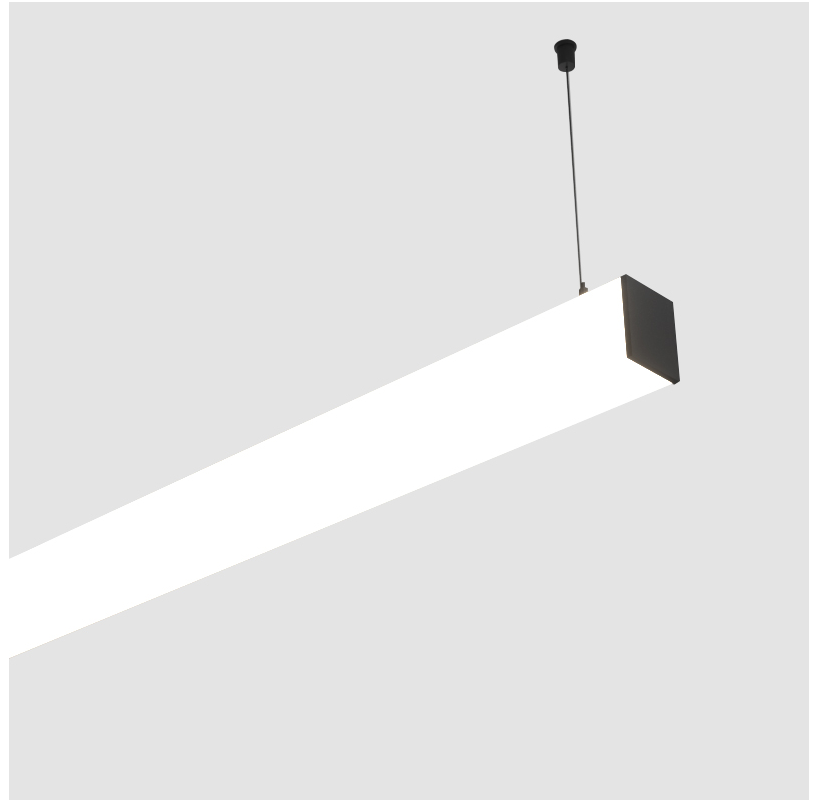

GENERAL

Series: Fino
Partner: Prolicht
Division: Architectural
Installation: Suspension
Product Type: Linear Profiles
Mounting Location: Ceiling

PHYSICAL

Shape: Rectangle
Length (mm): 1180
Length (in): 46 7/16
Width (mm): 65
Width (in): 2 9/16
Height (mm): 76
Height (in): 3
Max. Overall Height (mm): 2076
Max. Overall Height (in): 81 3/4
Weight (kg): 3.634
Weight (lbs): 8.011
Diffuser: PMMA - Opal
Fixture Finish: [SSR / BKV / CWI / CRY / HAB / UFT / ITA / RUA / FTG / MYG / LOD / PUS / FRO / FUP / KIA / POP / BLS / SPG / MEY / GOH / CHC / COM / ABZ / JAG / OBR / MOS / ROR](#)
Fixture Material: PMMA / Aluminum
Cable Details: [2000mm or 4000mm Transparent Cable](#)
Upon Request: Cable colour - White / Black / Orange / Red

ELECTRICAL

Lamp Type: LED (Zhaga Standard)
Input Wattage (W): 20
Total Output Wattage (W): 16 / 12.8 (3500K)
Dimming: [Non-Dimming / Phase Dimming (120Vac only) / 0-10V Dimming](#)
Driver Included: Yes
Driver Location: Integrated
Driver Type: Constant Current - 120 / 277Vac
Driver Class: Class 2
Input Voltage (V): 120 - 277
Constant Current (MA): 350 / 400 (3500K)

LED

Color Temperature (°K): [3000 / 3500 / 4000](#)
Max. Delivered Lumen (lm): 2280 / 2362 / 2410
CRI: >80 CRI
Lamp Life (hrs): 50000

OPTICAL

RATINGS AND CERTIFICATIONS

Certified By: Certified for North American Standards
IP rating: IP20