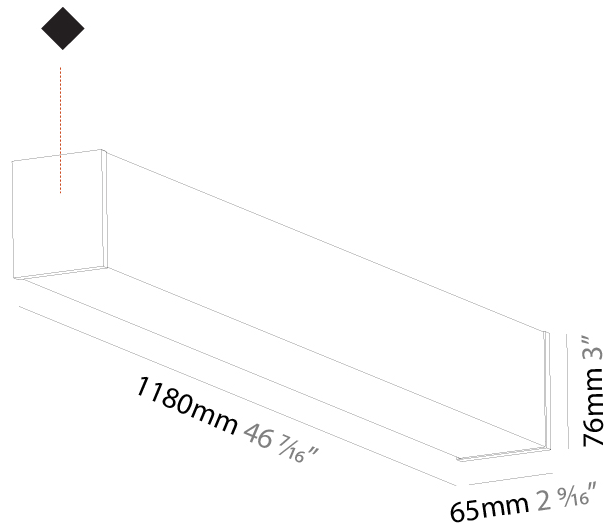

FINO SURFACE

A3D124-

base number	LED Dimming	Color Temperature	Finishes (Diamond)

1. To build a product code in our configurator select the specify button on the base model # product page
2. To build a manual product code on this datasheet choose from the options listed below in blue font and add the suffix to the base model #

GENERAL

Series: Fino
Partner: Prolicht
Division: Architectural
Installation: Surface
Product Type: Linear Profiles
Mounting Location: Ceiling

PHYSICAL

Shape: Rectangle
Length (mm): 1180
Length (in): 46 ⁷/₁₆
Width (mm): 65
Width (in): 2 ⁹/₁₆
Height (mm): 76
Height (in): 3
Weight (kg): 3.294
Weight (lbs): 7.262
Diffuser: PMMA - Opal
Fixture Finish: SSR / BKV / CWI / CRY / HAB / UFT / ITA / RUA / FTG / MYG / LOD / PUS / FRO / FUP / KIA / POP / BLS / SPG / MEY / GOH / CHC / COM / ABZ / JAG / OBR / MOS / ROR
Fixture Material: PMMA / Aluminum

ELECTRICAL

Lamp Type: LED (Zhaga Standard)
Input Wattage (W): 20
Total Output Wattage (W): 16 / 12.8 (3500K)
Dimming: Non-Dimming / Phase Dimming (120Vac only) / 0-10V Dimming
Driver Included: Yes
Driver Location: Integrated
Driver Type: Constant Current - 120 / 277Vac
Driver Class: Class 2
Input Voltage (V): 120 - 277
Constant Current (MA): 350 / 400 (3500K)

LED

Color Temperature (°K): 3000 / 3500 / 4000
Max. Delivered Lumen (lm): 2280 / 2362 / 2410
CRI: >80 CRI
Lamp Life (hrs): 50000

OPTICAL

RATINGS AND CERTIFICATIONS

Certified By: Certified for North American Standards
IP rating: IP20