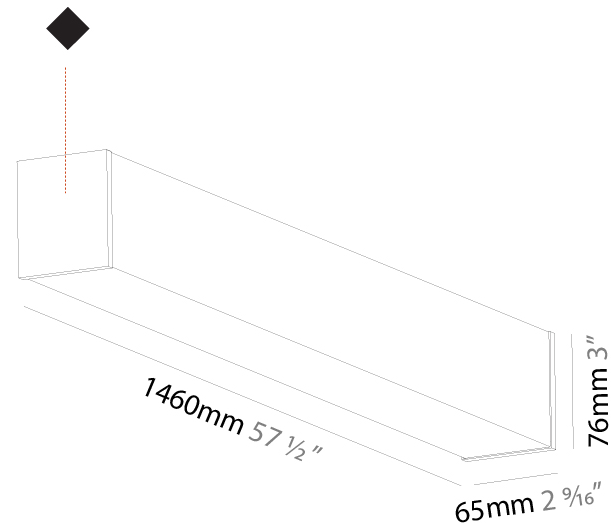

FINO SURFACE

A3D125-

base number   LED Dimming   Color Temperature   Finishes (Diamond)

1. To build a product code in our configurator select the specify button on the base model # product page
2. To build a manual product code on this datasheet choose from the options listed below in blue font and add the suffix to the base model #

GENERAL

Series: Fino
Partner: Prolicht
Division: Architectural
Installation: Surface
Product Type: Linear Profiles
Mounting Location: Ceiling

PHYSICAL

Shape: Rectangle
Length (mm): 1460
Length (in): 57 1/2
Width (mm): 65
Width (in): 2 9/16
Height (mm): 76
Height (in): 3
Weight (kg): 3.974
Weight (lbs): 8.761
Diffuser: PMMA - Opal
Fixture Finish: SSR / BKV / CWI / CRY / HAB / UFT / ITA / RUA / FTG / MYG / LOD / PUS / FRO / FUP / KIA / POP / BLS / SPG / MEY / GOH / CHC / COM / ABZ / JAG / OBR / MOS / ROR
Fixture Material: PMMA / Aluminum

ELECTRICAL

Lamp Type: LED (Zhaga Standard)
Input Wattage (W): 25
Total Output Wattage (W): 20 / 16 (3500K)
Dimming: Non-Dimming / Phase Dimming (120Vac only) / 0-10V Dimming
Driver Included: Yes
Driver Location: Integrated
Driver Type: Constant Current - 120 / 277Vac
Driver Class: Class 2
Input Voltage (V): 120 - 277
Constant Current (MA): 350 / 500 (3500K)

LED

Color Temperature (°K): 3000 / 3500 / 4000
Max. Delivered Lumen (lm): 2850 / 2960 / 3020
CRI: >80 CRI
Lamp Life (hrs): 50000

OPTICAL

RATINGS AND CERTIFICATIONS

Certified By: Certified for North American Standards
IP rating: IP20