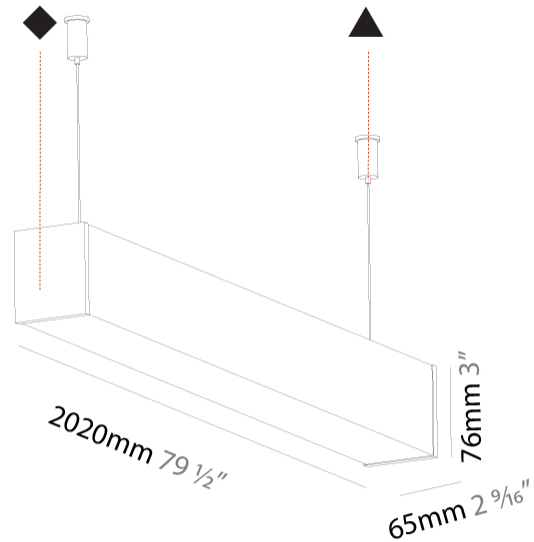

GENERAL

Series: Fino
Partner: Prolicht
Division: Architectural
Installation: Suspension
Product Type: Linear Profiles
Mounting Location: Ceiling

PHYSICAL

Shape: Rectangle
Length (mm): 2020
Length (in): 79 1/2
Width (mm): 65
Width (in): 2 9/16
Height (mm): 76
Height (in): 3
Max. Overall Height (mm): 2076
Max. Overall Height (in): 81 3/4
Weight (kg): 5.669
Weight (lbs): 12.498
Diffuser: PMMA - Opal
Fixture Finish: [SSR / BKV / CWI / CRY / HAB / UFT / ITA / RUA / FTG / MYG / LOD / PUS / FRO / FUP / KIA / POP / BLS / SPG / MEY / GOH / CHC / COM / ABZ / JAG / OBR / MOS / ROR](#)
Fixture Material: PMMA / Aluminum
Cable Details: [2000mm or 6000mm Transparent Cable](#)
Upon Request: Cable colour - White / Black / Orange / Red

ELECTRICAL

Lamp Type: LED (Zhaga Standard)
Input Wattage (W): 35
Total Output Wattage (W): 28 / 22.8 (3500K)
Dimming: [Non-Dimming / Phase Dimming (120Vac only) / 0-10V Dimming](#)
Driver Included: Yes
Driver Location: Integrated
Driver Type: Constant Current - 120 / 277Vac
Driver Class: Class 2
Input Voltage (V): 120 - 277
Constant Current (MA): 350 / 700 (3500K)

LED

Color Temperature (°K): [3000 / 3500 / 4000](#)
Max. Delivered Lumen (lm): 4000 / 4136 / 4220
CRI: >80 CRI
Lamp Life (hrs): 50000

OPTICAL

RATINGS AND CERTIFICATIONS

Certified By: Certified for North American Standards
IP rating: IP20