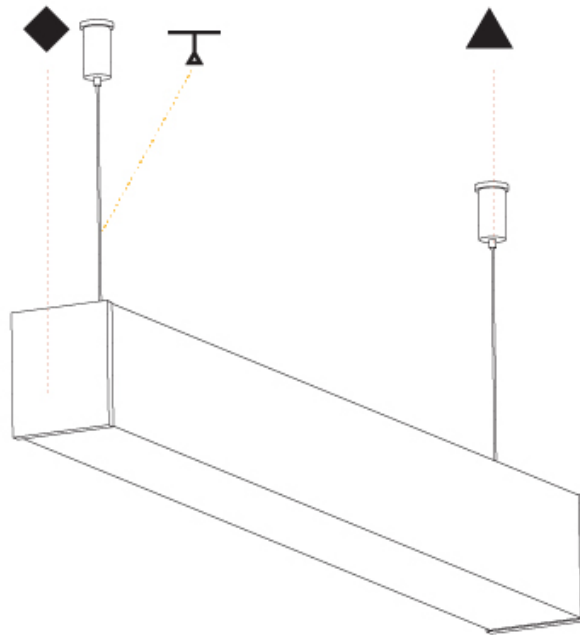

FINO SUSPENSION

A30709-

PROJECT
TYPE
SPECIFIER
QUANTITY
DATE

A