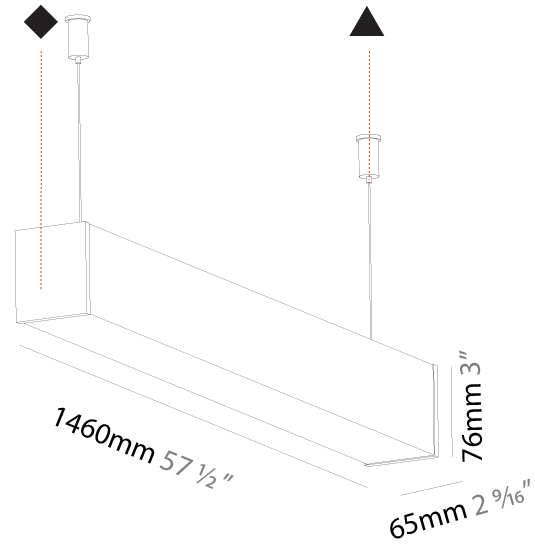

GENERAL

Series: Fino
Brand: Prolicht
Division: Architectural
Mounting Type: Suspension
Mounting Location: Ceiling
Subcategory: Profile

PHYSICAL

Shape: Rectangle
Length (mm): 1740
Length (in): 68 1/2
Width (mm): 65
Width (in): 2 9/16
Height (mm): 76
Height (in): 3
Max. Overall Height (mm): 2076
Max. Overall Height (in): 81 3/4
Light Distribution: Omnidirectional
Weight (kg): 4.99
Weight (lbs): 11.00
Diffuser: PMMA - Opal
Fixture Finish: SSR / BKV / CWI / CRY / HAB / UFT / ITA / RUA / FTG / MYG / LOD / PUS / FRO / FUP / KIA / POP / BLS / SPG / MEY / GOH / GUM / CHC / COM / ABZ / JAG / OBR / MOS / ROR
Fixture Material: Aluminum
Cable Details: 2000mm or 4000mm Transparent Cable
Upon Request: Cable colour - White / Black / Orange / Red

ELECTRICAL

Lamp Type: LED (Zhaga Standard)
Input Wattage (W): 30
Total Output Wattage (W): 24 / 19.2 (3500K)
Dimming: Non-Dimming / Phase Dimming (120Vac only) / 0-10V Dimming
Driver Included: Yes
Driver Location: Integrated
Driver Type: Constant Current - 120 / 277Vac
Driver Class: Class 2
Input Voltage (V): 120 - 277
Constant Current (MA): 350 / 600 (3500K)

LED

Color Temperature (°K): 3000 / 3500 / 4000
Max. Delivered Lumen (lm): 3430 / 3548 / 3620
CRI: >80 CRI
Lamp Life (hrs): 50000

OPTICAL

RATINGS AND CERTIFICATIONS

Certified By: Certified for North American Standards
IP rating: IP20