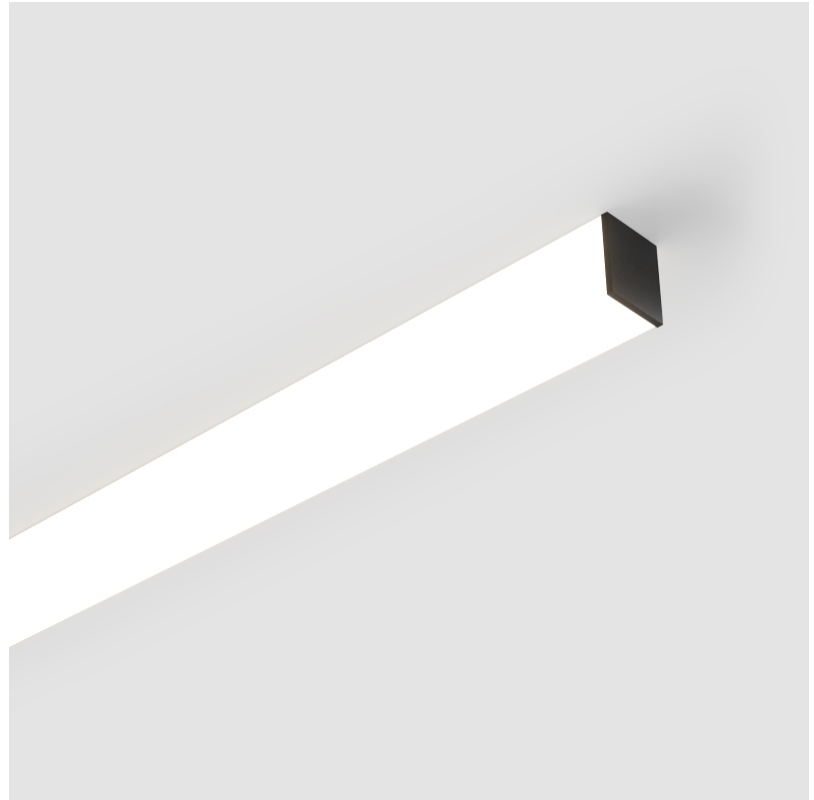

1. To build a product code in our configurator select the specify button on the base model # product page
2. To build a manual product code on this datasheet choose from the options listed below in blue font and add the suffix to the base model #

GENERAL

Series: Fino
Brand: Prolicht
Division: Architectural
Mounting Type: Surface
Mounting Location: Ceiling
Subcategory: Profile

PHYSICAL

Shape: Rectangle
Length (mm): 1460
Length (in): 57 1/2
Width (mm): 65
Width (in): 2 9/16
Height (mm): 76
Height (in): 3
Light Distribution: Omnidirectional
Weight (kg): 3.974
Weight (lbs): 8.761
Diffuser: PMMA - Opal
Fixture Finish: SSR / BKV / CWI / CRY / HAB / UFT / ITA / RUA / FTG / MYG / LOD / PUS / FRO / FUP / KIA / POP / BLS / SPG / MEY / GOH / GUM / CHC / COM / ABZ / JAG / OBR / MOS / ROR
Fixture Material: Aluminum

ELECTRICAL

Lamp Type: LED (Zhaga Standard)
Input Wattage (W): 25
Total Output Wattage (W): 20 / 16 (3500K)
Dimming: Non-Dimming / Phase Dimming (120Vac only) / 0-10V Dimming
Driver Included: Yes
Driver Location: Integrated
Driver Type: Constant Current - 120 / 277Vac
Driver Class: Class 2
Input Voltage (V): 120 - 277
Constant Current (MA): 350 / 500 (3500K)

LED

Color Temperature (°K): 3000 / 3500 / 4000
Max. Delivered Lumen (lm): 2850 / 2960 / 3020
CRI: >80 CRI
Lamp Life (hrs): 50000

OPTICAL

RATINGS AND CERTIFICATIONS

Certified By: Certified for North American Standards
IP rating: IP20