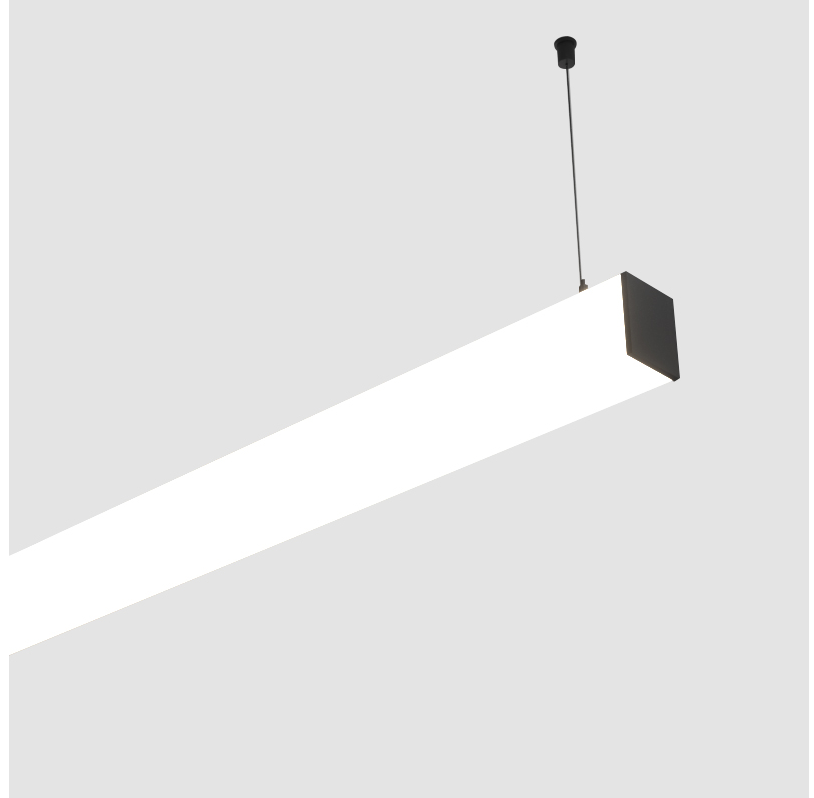

FINO SUSPENSION

A3FI-SUS-SYS

base number

1. To build a product code in our configurator select the specify button on the base model # product page
2. To build a manual product code on this datasheet choose from the options listed below in blue font and add the suffix to the base model #

GENERAL

Series: Fino
Brand: Prolicht
Division: Architectural
Mounting Type: Suspension
Mounting Location: Ceiling
Subcategory: Profile

PHYSICAL

Length (mm): Custom length
Length (in): Custom length
Fixture Finish: SSR / BKV / CWI / CRY / HAB / UFT / ITA / RUA / FTG / MYG / LOD / PUS / FRO / FUP / KIA / POP / BLS / SPG / MEY / GOH / GUM / CHC / COM / ABZ / JAG / OBR / MOS / ROR
Upon Request: Printed Letters & Signs

ELECTRICAL

Lamp Type: LED (Zhaga Standard)
Dimming: 0-10V Dimming / Phase Dimming (120Vac Only)
Driver Included: Yes
Driver Location: Integrated
Driver Type: Constant Current - 120 / 277Vac
Driver Class: Class 2
Input Voltage (V): 120 - 277
Constant Current (MA): 350 / 100-125 / 350

LED

Lamp Life (hrs): 50000
Upon Request: Special Color Temperature RGB-W Tunable CRI (no minimum qty) price increase + longer lead time

OPTICAL

RATINGS AND CERTIFICATIONS

Certified By: Certified for North American Standards
IP rating: IP20