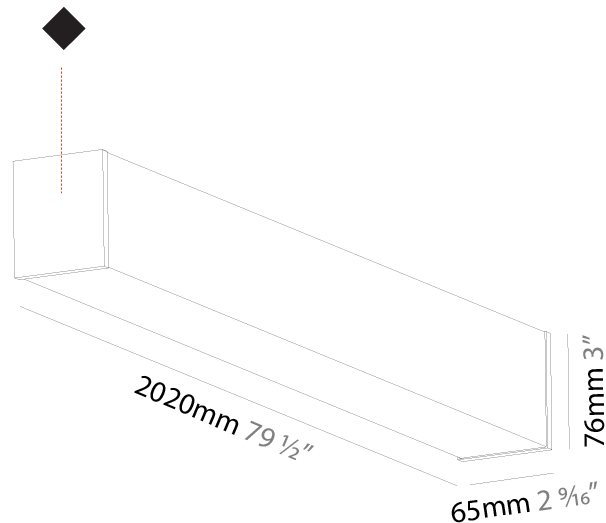

1. To build a product code in our configurator select the specify button on the base model # product page
2. To build a manual product code on this datasheet choose from the options listed below in blue font and add the suffix to the base model #

GENERAL

Series: Fino
Brand: Prolicht
Division: Architectural
Mounting Type: Surface
Mounting Location: Ceiling
Subcategory: Profile

PHYSICAL

Shape: Rectangle
Length (mm): 2020
Length (in): 79 1/2
Width (mm): 65
Width (in): 2 9/16
Height (mm): 76
Height (in): 3
Light Distribution: Omnidirectional
Weight (kg): 5.329
Weight (lbs): 11.748
Diffuser: PMMA - Opal
Fixture Finish: SSR / BKV / CWI / CRY / HAB / UFT / ITA / RUA / FTG / MYG / LOD / PUS / FRO / FUP / KIA / POP / BLS / SPG / MEY / GOH / GUM / CHC / COM / ABZ / JAG / OBR / MOS / ROR
Fixture Material: Aluminum

ELECTRICAL

Lamp Type: LED (Zhaga Standard)
Input Wattage (W): 35
Total Output Wattage (W): 28 / 22.8 (3500K)
Dimming: Non-Dimming / Phase Dimming (120Vac only) / 0-10V Dimming
Driver Included: Yes
Driver Location: Integrated
Driver Type: Constant Current - 120 / 277Vac
Driver Class: Class 2
Input Voltage (V): 120 - 277
Constant Current (MA): 350 / 700 (3500K)

LED

Color Temperature (°K): 3000 / 3500 / 4000
Max. Delivered Lumen (lm): 4000 / 4136 / 4220
CRI: >80 CRI
Lamp Life (hrs): 50000

OPTICAL

RATINGS AND CERTIFICATIONS

Certified By: Certified for North American Standards
IP rating: IP20