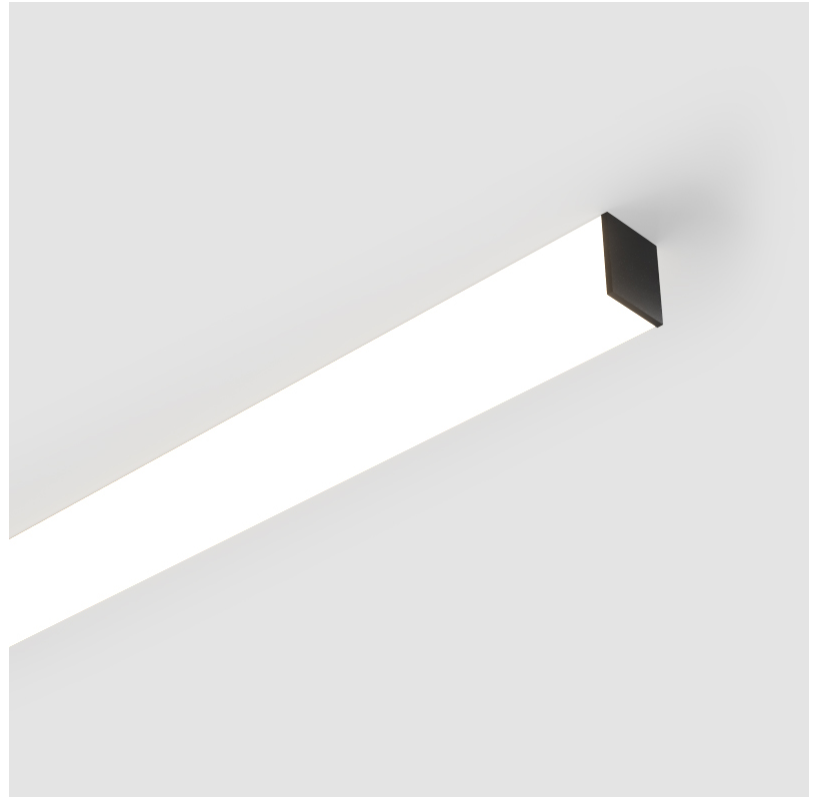

1. To build a product code in our configurator select the specify button on the base model # product page
2. To build a manual product code on this datasheet choose from the options listed below in blue font and add the suffix to the base model #

GENERAL

Series: Fino
Brand: Prolicht
Division: Architectural
Mounting Type: Surface
Mounting Location: Ceiling
Subcategory: Profile

PHYSICAL

Shape: Rectangle
Length (mm): 1180
Length (in): 46 ⁷/₁₆
Width (mm): 65
Width (in): 2 ⁹/₁₆
Height (mm): 76
Height (in): 3
Light Distribution: Omnidirectional
Weight (kg): 3.294
Weight (lbs): 7.262
Diffuser: PMMA - Opal
Fixture Finish: SSR / BKV / CWI / CRY / HAB / UFT / ITA / RUA / FTG / MYG / LOD / PUS / FRO / FUP / KIA / POP / BLS / SPG / MEY / GOH / GUM / CHC / COM / ABZ / JAG / OBR / MOS / ROR
Fixture Material: Aluminum

ELECTRICAL

Lamp Type: LED (Zhaga Standard)
Input Wattage (W): 20
Total Output Wattage (W): 16 / 12.8 (3500K)
Dimming: Non-Dimming / Phase Dimming (120Vac only) / 0-10V Dimming
Driver Included: Yes
Driver Location: Integrated
Driver Type: Constant Current - 120 / 277Vac
Driver Class: Class 2
Input Voltage (V): 120 - 277
Constant Current (MA): 350 / 400 (3500K)

LED

Color Temperature (°K): 3000 / 3500 / 4000
Max. Delivered Lumen (lm): 2280 / 2362 / 2410
CRI: >80 CRI
Lamp Life (hrs): 50000

OPTICAL

RATINGS AND CERTIFICATIONS

Certified By: Certified for North American Standards
IP rating: IP20