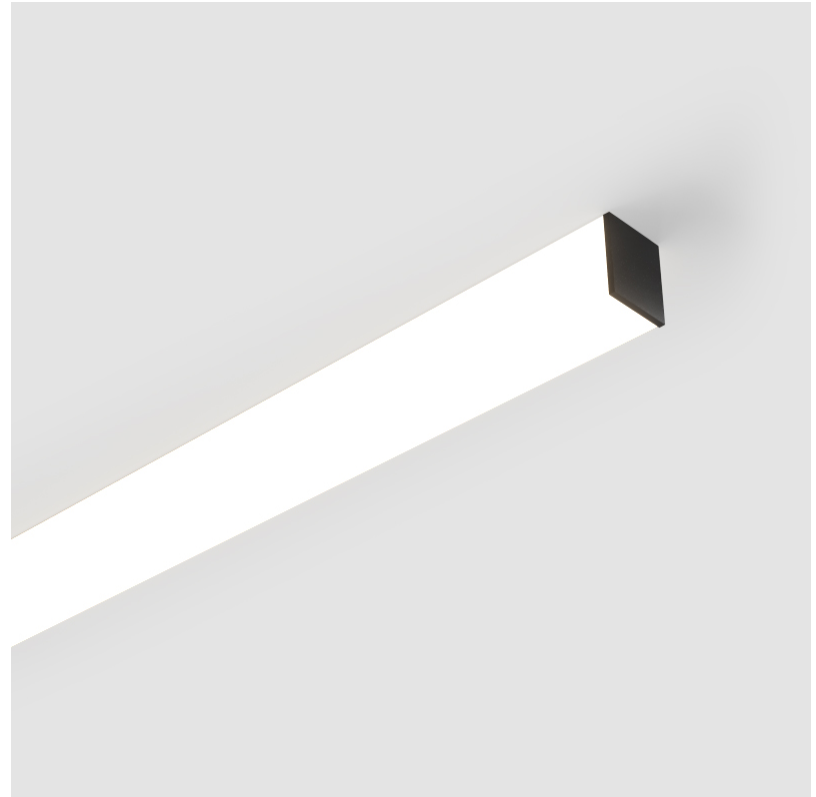

1. To build a product code in our configurator select the specify button on the base model # product page
2. To build a manual product code on this datasheet choose from the options listed below in blue font and add the suffix to the base model #

GENERAL

Series: Fino
Brand: Prolicht
Division: Architectural
Mounting Type: Surface
Mounting Location: Ceiling
Subcategory: Profile

PHYSICAL

Shape: Rectangle
Length (mm): 1460
Length (in): 57 1/2
Width (mm): 65
Width (in): 2 9/16
Height (mm): 76
Height (in): 3
Light Distribution: Omnidirectional
Weight (kg): 3.974
Weight (lbs): 8.761
Diffuser: PMMA - Opal
Fixture Finish: SSR / BKV / CWI / CRY / HAB / UFT / ITA / RUA / FTG / MYG / LOD / PUS / FRO / FUP / KIA / POP / BLS / SPG / MEY / GOH / GUM / CHC / COM / ABZ / JAG / OBR / MOS / ROR
Fixture Material: Aluminum

ELECTRICAL

Lamp Type: LED (Zhaga Standard)
Input Wattage (W): 25
Total Output Wattage (W): 20 / 16 (3500K)
Dimming: Non-Dimming / Phase Dimming (120Vac only) / 0-10V Dimming
Driver Included: Yes
Driver Location: Integrated
Driver Type: Constant Current - 120 / 277Vac
Driver Class: Class 2
Input Voltage (V): 120 - 277
Constant Current (MA): 350 / 500 (3500K)

LED

Color Temperature (°K): 3000 / 3500 / 4000
Max. Delivered Lumen (lm): 2850 / 2960 / 3020
CRI: >80 CRI
Lamp Life (hrs): 50000

OPTICAL

RATINGS AND CERTIFICATIONS

Certified By: Certified for North American Standards
IP rating: IP20