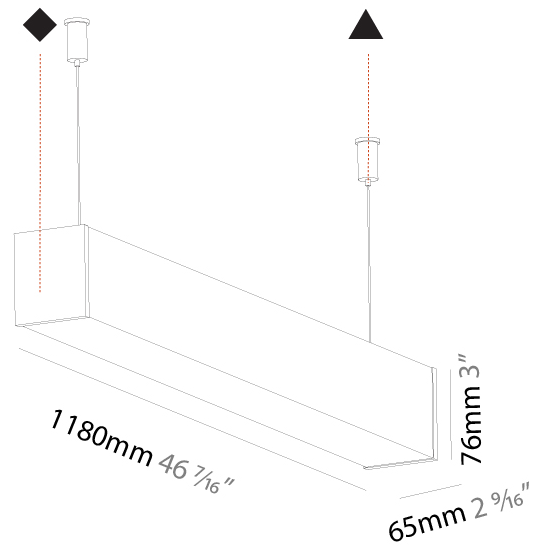

GENERAL

Series: Fino
Brand: Prolicht
Division: Architectural
Mounting Type: Suspension
Mounting Location: Ceiling
Subcategory: Profile

PHYSICAL

Shape: Rectangle
Length (mm): 1180
Length (in): 46 ⁷/₁₆
Width (mm): 65
Width (in): 2 ⁹/₁₆
Height (mm): 76
Height (in): 3
Max. Overall Height (mm): 2076
Max. Overall Height (in): 81 ³/₄
Light Distribution: Omnidirectional
Weight (kg): 3.634
Weight (lbs): 8.011
Diffuser: PMMA - Opal
Fixture Finish: [SSR / BKV / CWI / CRY / HAB / UFT / ITA / RUA / FTG / MYG / LOD / PUS / FRO / FUP / KIA / POP / BLS / SPG / MEY / GOH / GUM / CHC / COM / ABZ / JAG / OBR / MOS / ROR](#)
Fixture Material: Aluminum
Cable Details: [2000mm or 4000mm Transparent Cable](#)
Upon Request: Cable colour - White / Black / Orange / Red

ELECTRICAL

Lamp Type: LED (Zhaga Standard)
Input Wattage (W): 20
Total Output Wattage (W): 16 / 12.8 (3500K)
Dimming: [Non-Dimming / Phase Dimming (120Vac only) / 0-10V Dimming](#)
Driver Included: Yes
Driver Location: Integrated
Driver Type: Constant Current - 120 / 277Vac
Driver Class: Class 2
Input Voltage (V): 120 - 277
Constant Current (MA): 350 / 400 (3500K)

LED

[Color Temperature (°K): 3000 / 3500 / 4000](#)
Max. Delivered Lumen (lm): 2280 / 2362 / 2410
CRI: >80 CRI
Lamp Life (hrs): 50000

OPTICAL

RATINGS AND CERTIFICATIONS

Certified By: Certified for North American Standards
IP rating: IP20