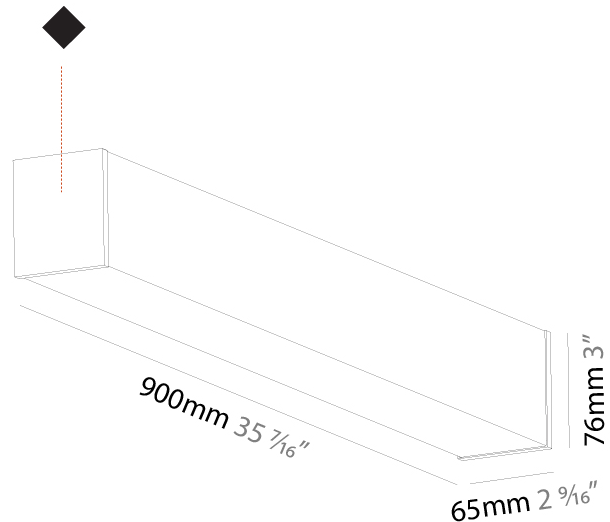

1. To build a product code in our configurator select the specify button on the base model # product page
2. To build a manual product code on this datasheet choose from the options listed below in blue font and add the suffix to the base model #

GENERAL

Series: Fino
Brand: Prolicht
Division: Architectural
Mounting Type: Surface
Mounting Location: Ceiling
Subcategory: Profile

PHYSICAL

Shape: Rectangle
Length (mm): 900
Length (in): 35 7/16
Width (mm): 65
Width (in): 2 9/16
Height (mm): 76
Height (in): 3
Light Distribution: Omnidirectional
Weight (kg): 2.664
Weight (lbs): 5.873
Diffuser: PMMA - Opal
Fixture Finish: SSR / BKV / CWI / CRY / HAB / UFT / ITA / RUA / FTG / MYG / LOD / PUS / FRO / FUP / KIA / POP / BLS / SPG / MEY / GOH / GUM / CHC / COM / ABZ / JAG / OBR / MOS / ROR
Fixture Material: Aluminum

ELECTRICAL

Lamp Type: LED (Zhaga Standard)
Input Wattage (W): 15
Total Output Wattage (W): 12 / 11.2 (3500K)
Dimming: Non-Dimming / Phase Dimming (120Vac only) / 0-10V Dimming
Driver Included: Yes
Driver Location: Integrated
Driver Type: Constant Current - 120 / 277Vac
Driver Class: Class 2
Input Voltage (V): 120 - 277
Constant Current (MA): 350 / 375 (3500K)

LED

Color Temperature (°K): 3000 / 3500 / 4000
Max. Delivered Lumen (lm): 1710 / 1774 / 1810
CRI: >80 CRI
Lamp Life (hrs): 50000

OPTICAL

RATINGS AND CERTIFICATIONS

Certified By: Certified for North American Standards
IP rating: IP20