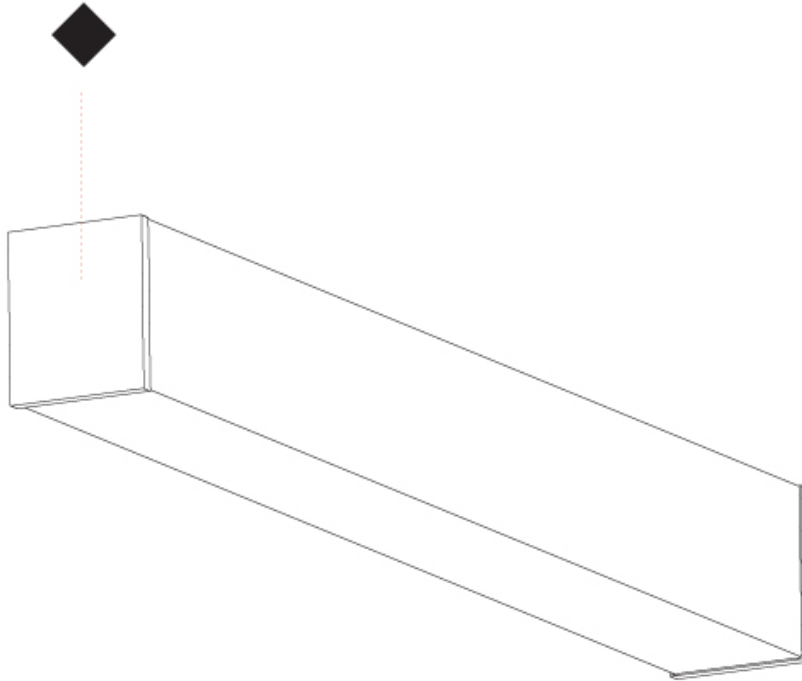

PROJECT	_____
TYPE	_____
SPECIFIER	_____
QUANTITY	_____
DATE	_____