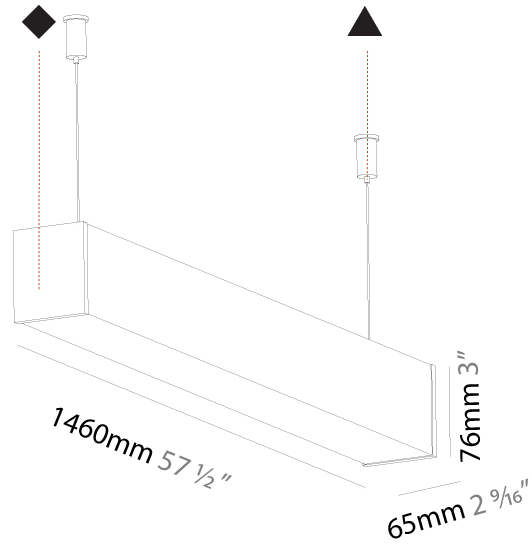

GENERAL

Series: Fino
Brand: Prolicht
Division: Architectural
Mounting Type: Suspension
Mounting Location: Ceiling
Subcategory: Profile

PHYSICAL

Shape: Rectangle
Length (mm): 1740
Length (in): 68 1/2
Width (mm): 65
Width (in): 2 9/16
Height (mm): 76
Height (in): 3
Max. Overall Height (mm): 2076
Max. Overall Height (in): 81 3/4
Light Distribution: Omnidirectional
Weight (kg): 4.99
Weight (lbs): 11.00
Diffuser: PMMA - Opal
Fixture Finish: [SSR / BKV / CWI / CRY / HAB / UFT / ITA / RUA / FTG / MYG / LOD / PUS / FRO / FUP / KIA / POP / BLS / SPG / MEY / GOH / GUM / CHC / COM / ABZ / JAG / OBR / MOS / ROR](#)
Fixture Material: Aluminum
Cable Details: [2000mm or 4000mm Transparent Cable](#)
Upon Request: Cable colour - White / Black / Orange / Red

ELECTRICAL

Lamp Type: LED (Zhaga Standard)
Input Wattage (W): 30
Total Output Wattage (W): 24 / 19.2 (3500K)
Dimming: [Non-Dimming / Phase Dimming (120Vac only) / 0-10V Dimming](#)
Driver Included: Yes
Driver Location: Integrated
Driver Type: Constant Current - 120 / 277Vac
Driver Class: Class 2
Input Voltage (V): 120 - 277
Constant Current (MA): 350 / 600 (3500K)

LED

Color Temperature (°K): [3000 / 3500 / 4000](#)
Max. Delivered Lumen (lm): 3430 / 3548 / 3620
CRI: >80 CRI
Lamp Life (hrs): 50000

OPTICAL

RATINGS AND CERTIFICATIONS

Certified By: Certified for North American Standards
IP rating: IP20