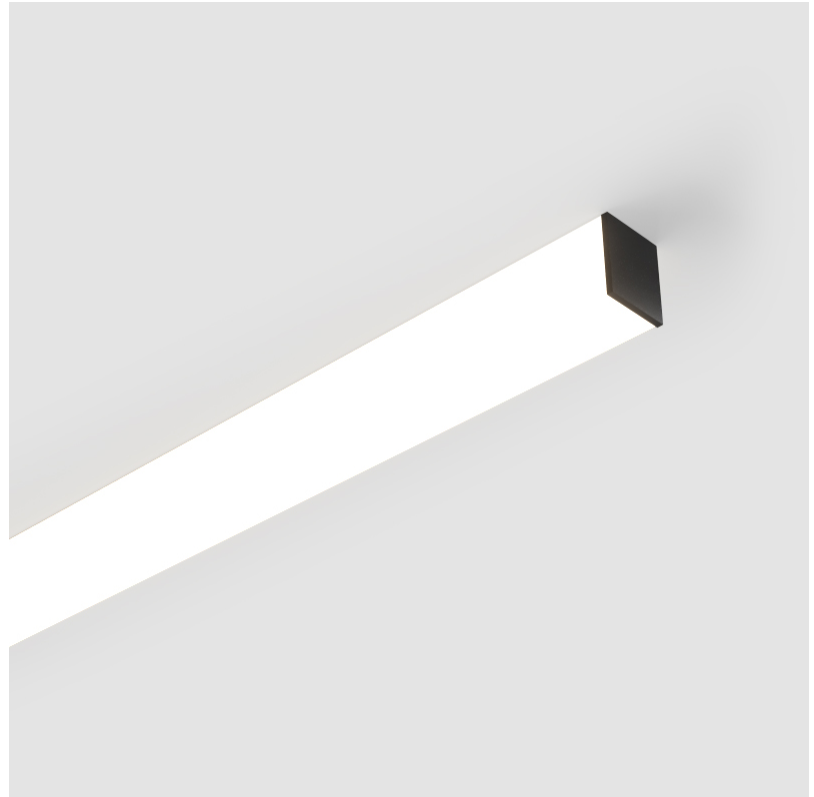

1. To build a product code in our configurator select the specify button on the base model # product page
2. To build a manual product code on this datasheet choose from the options listed below in blue font and add the suffix to the base model #

GENERAL

Series: Fino
Brand: Prolicht
Division: Architectural
Mounting Type: Surface
Mounting Location: Ceiling
Subcategory: Profile

PHYSICAL

Shape: Rectangle
Length (mm): 1740
Length (in): 68 1/2
Width (mm): 65
Width (in): 2 9/16
Height (mm): 76
Height (in): 3
Light Distribution: Omnidirectional
Weight (kg): 4.665
Weight (lbs): 10.284
Diffuser: PMMA - Opal
Fixture Finish: SSR / BKV / CWI / CRY / HAB / UFT / ITA / RUA / FTG / MYG / LOD / PUS / FRO / FUP / KIA / POP / BLS / SPG / MEY / GOH / GUM / CHC / COM / ABZ / JAG / OBR / MOS / ROR
Fixture Material: Aluminum

ELECTRICAL

Lamp Type: LED (Zhaga Standard)
Input Wattage (W): 30
Total Output Wattage (W): 24 / 19.2 (3500K)
Dimming: Non-Dimming / Phase Dimming (120Vac only) / 0-10V Dimming
Driver Included: Yes
Driver Location: Integrated
Driver Type: Constant Current - 120 / 277Vac
Driver Class: Class 2
Input Voltage (V): 120 - 277
Constant Current (MA): 350 / 600 (3500K)

LED

Color Temperature (°K): 3000 / 3500 / 4000
Max. Delivered Lumen (lm): 3430 / 3548 / 3620
CRI: >80 CRI
Lamp Life (hrs): 50000

OPTICAL

RATINGS AND CERTIFICATIONS

Certified By: Certified for North American Standards
IP rating: IP20