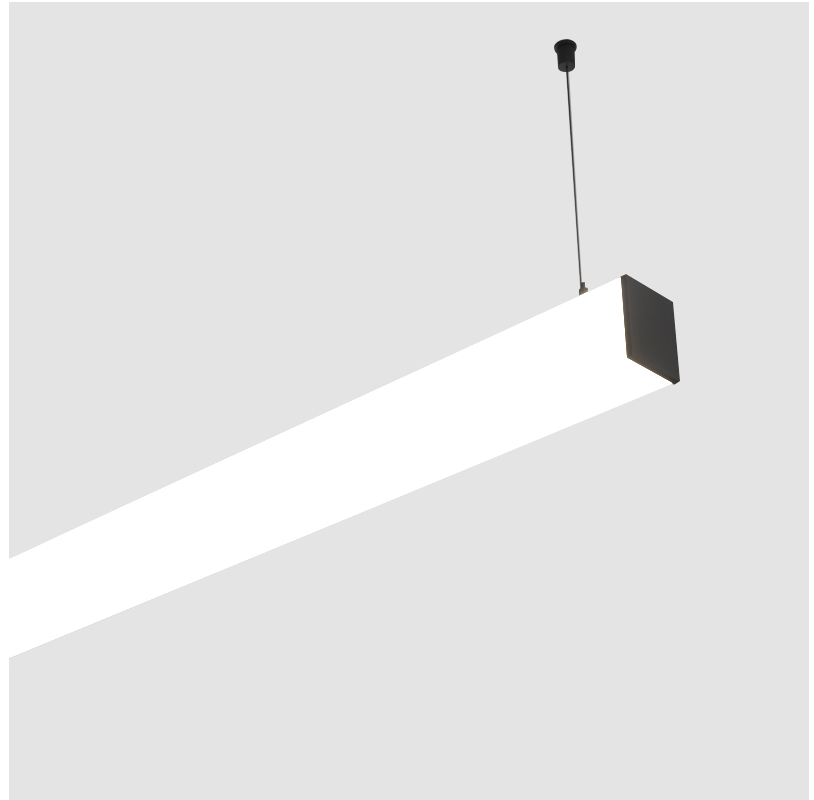

GENERAL

Series: Fino
Brand: Prolicht
Division: Architectural
Mounting Type: Suspension
Mounting Location: Ceiling
Subcategory: Profile

PHYSICAL

Shape: Rectangle
Length (mm): 900
Length (in): 35 7/16
Width (mm): 65
Width (in): 2 9/16
Height (mm): 76
Height (in): 3
Max. Overall Height (mm): 2076
Max. Overall Height (in): 81 3/4
Light Distribution: Omnidirectional
Weight (kg): 2.954
Weight (lbs): 6.512
Diffuser: PMMA - Opal
Fixture Finish: SSR / BKV / CWI / CRY / HAB / UFT / ITA / RUA / FTG / MYG / LOD / PUS / FRO / FUP / KIA / POP / BLS / SPG / MEY / GOH / GUM / CHC / COM / ABZ / JAG / OBR / MOS / ROR
Fixture Material: Aluminum
Cable Details: 2000mm or 4000mm Transparent Cable
Upon Request: Cable colour - White / Black / Orange / Red

ELECTRICAL

Lamp Type: LED (Zhaga Standard)
Input Wattage (W): 15
Total Output Wattage (W): 12 / 11.2 (3500K)
Dimming: Non-Dimming / Phase Dimming (120Vac only) / 0-10V Dimming
Driver Included: Yes
Driver Location: Integrated
Driver Type: Constant Current - 120 / 277Vac
Driver Class: Class 2
Input Voltage (V): 120 - 277
Constant Current (MA): 350 / 375 (3500K)

LED

Color Temperature (°K): 3000 / 3500 / 4000
Max. Delivered Lumen (lm): 1710 / 1774 / 1810
CRI: >80 CRI
Lamp Life (hrs): 50000

OPTICAL

RATINGS AND CERTIFICATIONS

Certified By: Certified for North American Standards
IP rating: IP20