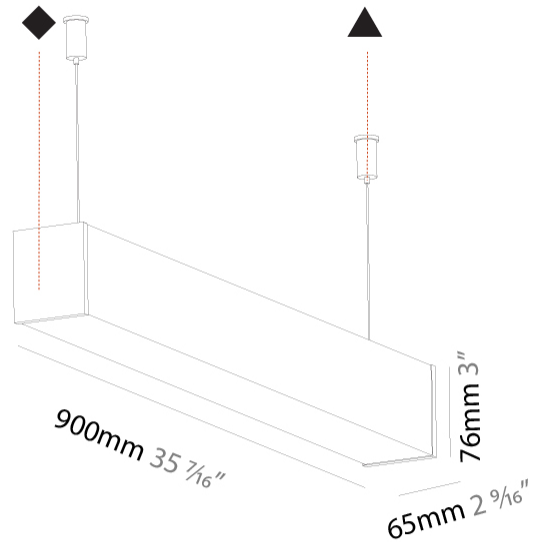

GENERAL

Series: Fino
Brand: Prolicht
Division: Architectural
Mounting Type: Suspension
Mounting Location: Ceiling
Subcategory: Profile

PHYSICAL

Shape: Rectangle
Length (mm): 900
Length (in): 35 7/16
Width (mm): 65
Width (in): 2 9/16
Height (mm): 76
Height (in): 3
Max. Overall Height (mm): 2076
Max. Overall Height (in): 81 3/4
Light Distribution: Omnidirectional
Weight (kg): 2.954
Weight (lbs): 6.512
Diffuser: PMMA - Opal
Fixture Finish: SSR / BKV / CWI / CRY / HAB / UFT / ITA / RUA / FTG / MYG / LOD / PUS / FRO / FUP / KIA / POP / BLS / SPG / MEY / GOH / GUM / CHC / COM / ABZ / JAG / OBR / MOS / ROR
Fixture Material: Aluminum
Cable Details: 2000mm or 4000mm Transparent Cable
Upon Request: Cable colour - White / Black / Orange / Red

ELECTRICAL

Lamp Type: LED (Zhaga Standard)
Input Wattage (W): 15
Total Output Wattage (W): 12 / 11.2 (3500K)
Dimming: Non-Dimming / Phase Dimming (120Vac only) / 0-10V Dimming
Driver Included: Yes
Driver Location: Integrated
Driver Type: Constant Current - 120 / 277Vac
Driver Class: Class 2
Input Voltage (V): 120 - 277
Constant Current (MA): 350 / 375 (3500K)

LED

Color Temperature (°K): 3000 / 3500 / 4000
Max. Delivered Lumen (lm): 1710 / 1774 / 1810
CRI: >80 CRI
Lamp Life (hrs): 50000

OPTICAL

RATINGS AND CERTIFICATIONS

Certified By: Certified for North American Standards
IP rating: IP20