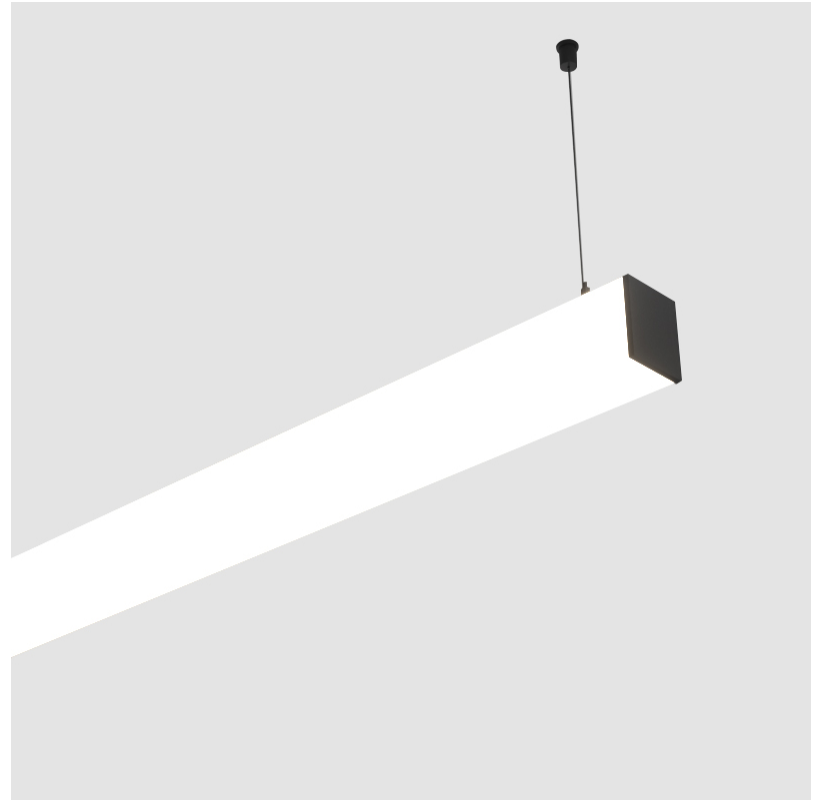

GENERAL

Series: Fino
Brand: Prolicht
Division: Architectural
Mounting Type: Suspension
Mounting Location: Ceiling
Subcategory: Profile

PHYSICAL

Shape: Rectangle
Length (mm): 2020
Length (in): 79 1/2
Width (mm): 65
Width (in): 2 9/16
Height (mm): 76
Height (in): 3
Max. Overall Height (mm): 2076
Max. Overall Height (in): 81 3/4
Light Distribution: Omnidirectional
Weight (kg): 5.669
Weight (lbs): 12.498
Diffuser: PMMA - Opal
Fixture Finish: SSR / BKV / CWI / CRY / HAB / UFT / ITA / RUA / FTG / MYG / LOD / PUS / FRO / FUP / KIA / POP / BLS / SPG / MEY / GOH / GUM / CHC / COM / ABZ / JAG / OBR / MOS / ROR
Fixture Material: Aluminum
Cable Details: 2000mm or 6000mm Transparent Cable
Upon Request: Cable colour - White / Black / Orange / Red

ELECTRICAL

Lamp Type: LED (Zhaga Standard)
Input Wattage (W): 35
Total Output Wattage (W): 28 / 22.8 (3500K)
Dimming: Non-Dimming / Phase Dimming (120Vac only) / 0-10V Dimming
Driver Included: Yes
Driver Location: Integrated
Driver Type: Constant Current - 120 / 277Vac
Driver Class: Class 2
Input Voltage (V): 120 - 277
Constant Current (MA): 350 / 700 (3500K)

LED

Color Temperature (°K): 3000 / 3500 / 4000
Max. Delivered Lumen (lm): 4000 / 4136 / 4220
CRI: >80 CRI
Lamp Life (hrs): 50000

OPTICAL

RATINGS AND CERTIFICATIONS

Certified By: Certified for North American Standards
IP rating: IP20