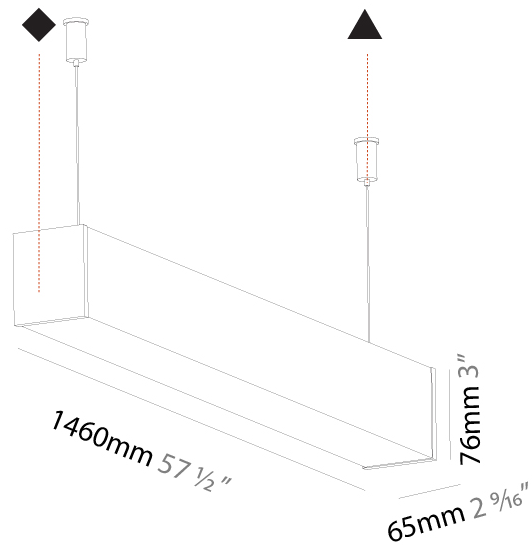

GENERAL

Series: Fino
Brand: Prolicht
Division: Architectural
Mounting Type: Suspension
Mounting Location: Ceiling
Subcategory: Profile

PHYSICAL

Shape: Rectangle
Length (mm): 1740
Length (in): 68 1/2
Width (mm): 65
Width (in): 2 9/16
Height (mm): 76
Height (in): 3
Max. Overall Height (mm): 2076
Max. Overall Height (in): 81 3/4
Light Distribution: Omnidirectional
Weight (kg): 4.99
Weight (lbs): 11.00
Diffuser: PMMA - Opal
Fixture Finish: SSR / BKV / CWI / CRY / HAB / UFT / ITA / RUA / FTG / MYG / LOD / PUS / FRO / FUP / KIA / POP / BLS / SPG / MEY / GOH / GUM / CHC / COM / ABZ / JAG / OBR / MOS / ROR
Fixture Material: Aluminum
Cable Details: 2000mm or 4000mm Transparent Cable
Upon Request: Cable colour - White / Black / Orange / Red

ELECTRICAL

Lamp Type: LED (Zhaga Standard)
Input Wattage (W): 30
Total Output Wattage (W): 24 / 19.2 (3500K)
Dimming: Non-Dimming / Phase Dimming (120Vac only) / 0-10V Dimming
Driver Included: Yes
Driver Location: Integrated
Driver Type: Constant Current - 120 / 277Vac
Driver Class: Class 2
Input Voltage (V): 120 - 277
Constant Current (MA): 350 / 600 (3500K)

LED

Color Temperature (°K): 3000 / 3500 / 4000
Max. Delivered Lumen (lm): 3430 / 3548 / 3620
CRI: >80 CRI
Lamp Life (hrs): 50000

OPTICAL

RATINGS AND CERTIFICATIONS

Certified By: Certified for North American Standards
IP rating: IP20