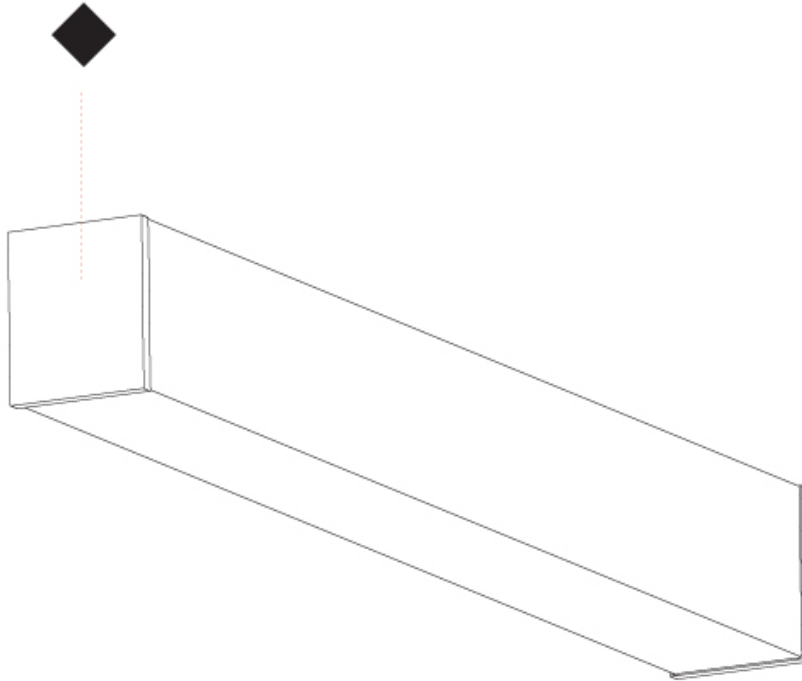

A3D124-

PROJECT

TYPE

SPECIFIER

QUANTITY

DATE