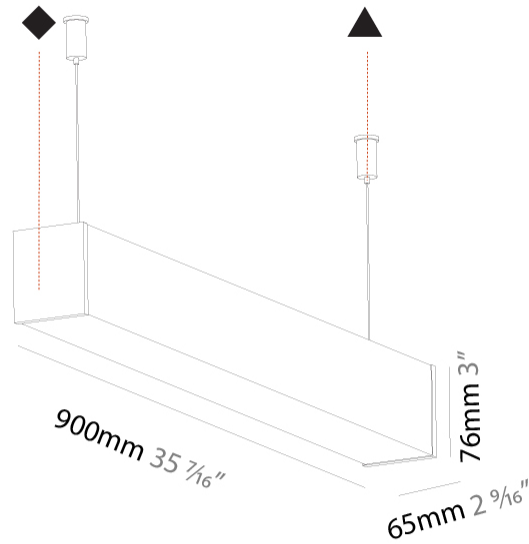

GENERAL

Series: Fino
Brand: Prolicht
Division: Architectural
Mounting Type: Suspension
Mounting Location: Ceiling
Subcategory: Profile

PHYSICAL

Shape: Rectangle
Length (mm): 900
Length (in): 35 7/16
Width (mm): 65
Width (in): 2 9/16
Height (mm): 76
Height (in): 3
Max. Overall Height (mm): 2076
Max. Overall Height (in): 81 3/4
Light Distribution: Omnidirectional
Weight (kg): 2.954
Weight (lbs): 6.512
Diffuser: PMMA - Opal
Fixture Finish: [SSR / BKV / CWI / CRY / HAB / UFT / ITA / RUA / FTG / MYG / LOD / PUS / FRO / FUP / KIA / POP / BLS / SPG / MEY / GOH / GUM / CHC / COM / ABZ / JAG / OBR / MOS / ROR](#)
Fixture Material: Aluminum
Cable Details: [2000mm or 4000mm Transparent Cable](#)
Upon Request: Cable colour - White / Black / Orange / Red

ELECTRICAL

Lamp Type: LED (Zhaga Standard)
Input Wattage (W): 15
Total Output Wattage (W): 12 / 11.2 (3500K)
Dimming: [Non-Dimming / Phase Dimming (120Vac only) / 0-10V Dimming](#)
Driver Included: Yes
Driver Location: Integrated
Driver Type: Constant Current - 120 / 277Vac
Driver Class: Class 2
Input Voltage (V): 120 - 277
Constant Current (MA): 350 / 375 (3500K)

LED

Color Temperature (°K): [3000 / 3500 / 4000](#)
Max. Delivered Lumen (lm): 1710 / 1774 / 1810
CRI: >80 CRI
Lamp Life (hrs): 50000

OPTICAL

RATINGS AND CERTIFICATIONS

Certified By: Certified for North American Standards
IP rating: IP20