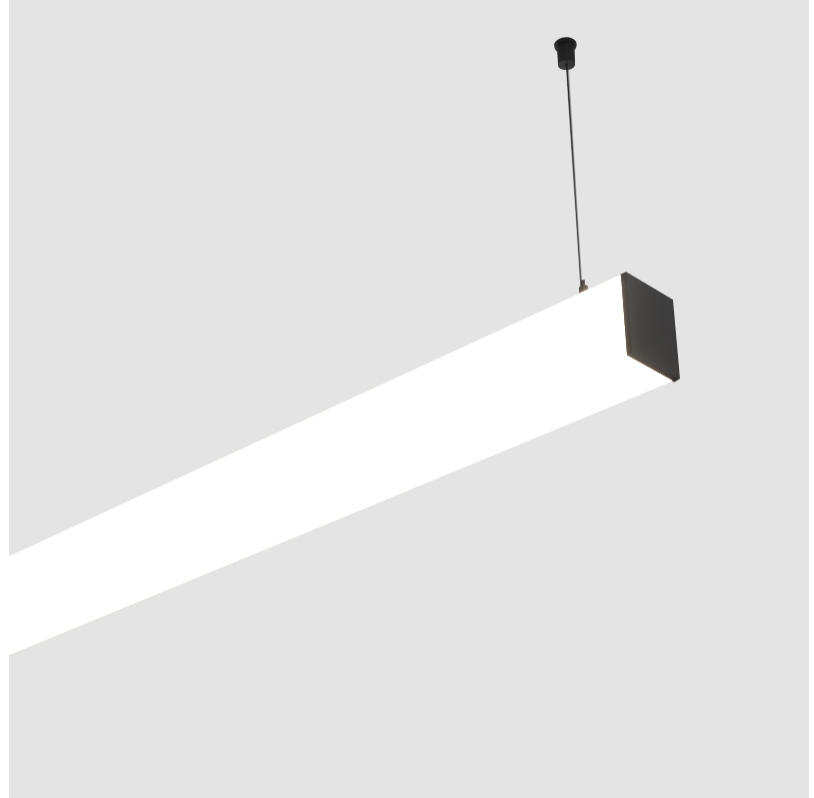

GENERAL

Series: Fino
Brand: Prolicht
Division: Architectural
Mounting Type: Suspension
Mounting Location: Ceiling
Subcategory: Profile

PHYSICAL

Shape: Rectangle
Length (mm): 1740
Length (in): 68 1/2
Width (mm): 65
Width (in): 2 9/16
Height (mm): 76
Height (in): 3
Max. Overall Height (mm): 2076
Max. Overall Height (in): 81 3/4
Light Distribution: Omnidirectional
Weight (kg): 4.99
Weight (lbs): 11.00
Diffuser: PMMA - Opal
Fixture Finish: SSR / BKV / CWI / CRY / HAB / UFT / ITA / RUA / FTG / MYG / LOD / PUS / FRO / FUP / KIA / POP / BLS / SPG / MEY / GOH / GUM / CHC / COM / ABZ / JAG / OBR / MOS / ROR
Fixture Material: Aluminum
Cable Details: 2000mm or 4000mm Transparent Cable
Upon Request: Cable colour - White / Black / Orange / Red

ELECTRICAL

Lamp Type: LED (Zhaga Standard)
Input Wattage (W): 30
Total Output Wattage (W): 24 / 19.2 (3500K)
Dimming: Non-Dimming / Phase Dimming (120Vac only) / 0-10V Dimming
Driver Included: Yes
Driver Location: Integrated
Driver Type: Constant Current - 120 / 277Vac
Driver Class: Class 2
Input Voltage (V): 120 - 277
Constant Current (MA): 350 / 600 (3500K)

LED

Color Temperature (°K): 3000 / 3500 / 4000
Max. Delivered Lumen (lm): 3430 / 3548 / 3620
CRI: >80 CRI
Lamp Life (hrs): 50000

OPTICAL

RATINGS AND CERTIFICATIONS

Certified By: Certified for North American Standards
IP rating: IP20