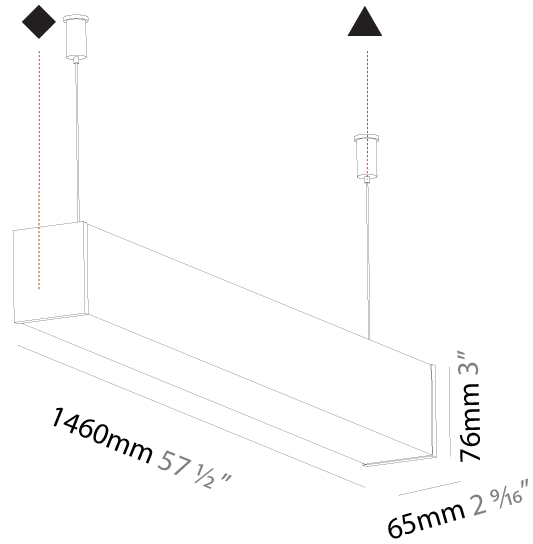

GENERAL

Series: Fino
Brand: Prolicht
Division: Architectural
Mounting Type: Suspension
Mounting Location: Ceiling
Subcategory: Profile

PHYSICAL

Shape: Rectangle
Length (mm): 1740
Length (in): 68 1/2
Width (mm): 65
Width (in): 2 9/16
Height (mm): 76
Height (in): 3
Max. Overall Height (mm): 2076
Max. Overall Height (in): 81 3/4
Light Distribution: Omnidirectional
Weight (kg): 4.99
Weight (lbs): 11.00
Diffuser: PMMA - Opal
Fixture Finish: SSR / BKV / CWI / CRY / HAB / UFT / ITA / RUA / FTG / MYG / LOD / PUS / FRO / FUP / KIA / POP / BLS / SPG / MEY / GOH / GUM / CHC / COM / ABZ / JAG / OBR / MOS / ROR
Fixture Material: Aluminum
Cable Details: 2000mm or 4000mm Transparent Cable
Upon Request: Cable colour - White / Black / Orange / Red

ELECTRICAL

Lamp Type: LED (Zhaga Standard)
Input Wattage (W): 30
Total Output Wattage (W): 24 / 19.2 (3500K)
Dimming: Non-Dimming / Phase Dimming (120Vac only) / 0-10V Dimming
Driver Included: Yes
Driver Location: Integrated
Driver Type: Constant Current - 120 / 277Vac
Driver Class: Class 2
Input Voltage (V): 120 - 277
Constant Current (MA): 350 / 600 (3500K)

LED

Color Temperature (°K): 3000 / 3500 / 4000
Max. Delivered Lumen (lm): 3430 / 3548 / 3620
CRI: >80 CRI
Lamp Life (hrs): 50000

OPTICAL

RATINGS AND CERTIFICATIONS

Certified By: Certified for North American Standards
IP rating: IP20