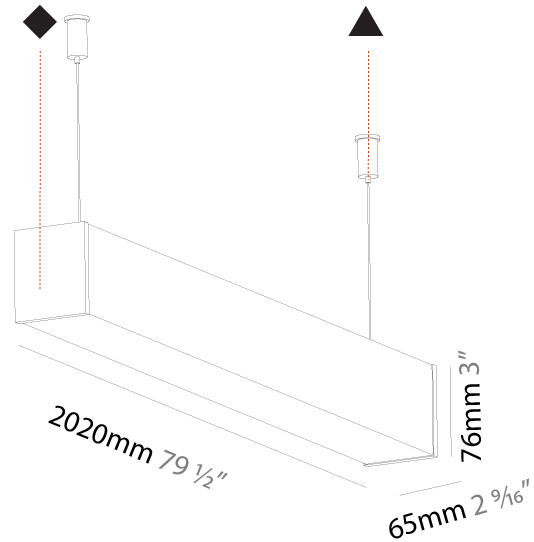

GENERAL

Series: Fino
Brand: Prolicht
Division: Architectural
Mounting Type: Suspension
Mounting Location: Ceiling
Subcategory: Profile

PHYSICAL

Shape: Rectangle
Length (mm): 2020
Length (in): 79 1/2
Width (mm): 65
Width (in): 2 9/16
Height (mm): 76
Height (in): 3
Max. Overall Height (mm): 2076
Max. Overall Height (in): 81 3/4
Light Distribution: Omnidirectional
Weight (kg): 5.669
Weight (lbs): 12.498
Diffuser: PMMA - Opal
Fixture Finish: SSR / BKV / CWI / CRY / HAB / UFT / ITA / RUA / FTG / MYG / LOD / PUS / FRO / FUP / KIA / POP / BLS / SPG / MEY / GOH / GUM / CHC / COM / ABZ / JAG / OBR / MOS / ROR
Fixture Material: Aluminum
Cable Details: 2000mm or 6000mm Transparent Cable
Upon Request: Cable colour - White / Black / Orange / Red

ELECTRICAL

Lamp Type: LED (Zhaga Standard)
Input Wattage (W): 35
Total Output Wattage (W): 28 / 22.8 (3500K)
Dimming: Non-Dimming / Phase Dimming (120Vac only) / 0-10V Dimming
Driver Included: Yes
Driver Location: Integrated
Driver Type: Constant Current - 120 / 277Vac
Driver Class: Class 2
Input Voltage (V): 120 - 277
Constant Current (MA): 350 / 700 (3500K)

LED

Color Temperature (°K): 3000 / 3500 / 4000
Max. Delivered Lumen (lm): 4000 / 4136 / 4220
CRI: >80 CRI
Lamp Life (hrs): 50000

OPTICAL

RATINGS AND CERTIFICATIONS

Certified By: Certified for North American Standards
IP rating: IP20