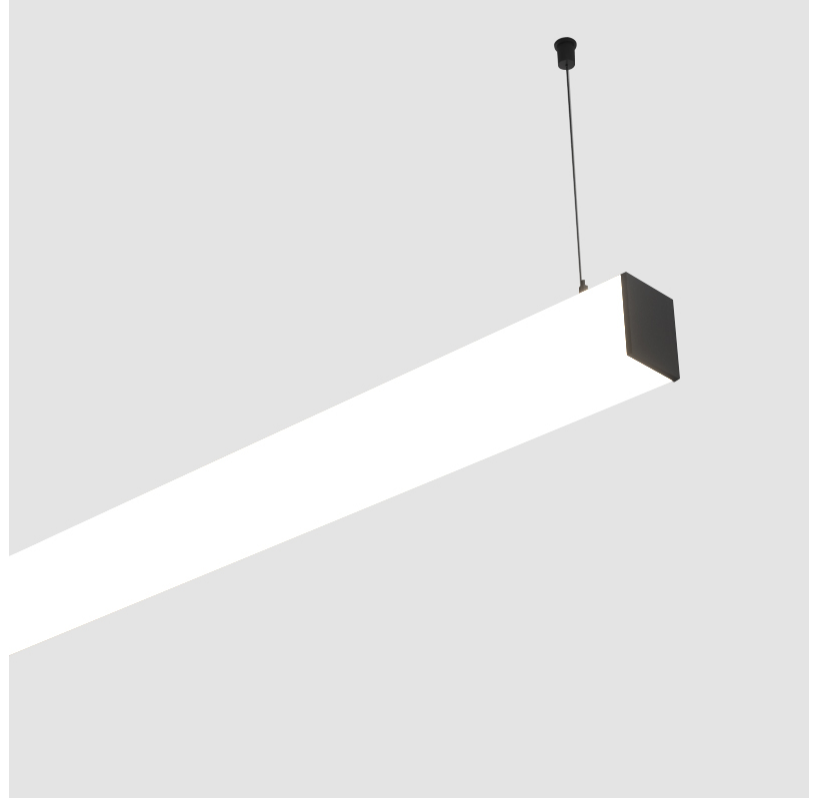

GENERAL

Series: Fino
Brand: Prolicht
Division: Architectural
Mounting Type: Suspension
Mounting Location: Ceiling
Subcategory: Profile

PHYSICAL

Shape: Rectangle
Length (mm): 1460
Length (in): 57 1/2
Width (mm): 65
Width (in): 2 9/16
Height (mm): 76
Height (in): 3
Max. Overall Height (mm): 2076
Max. Overall Height (in): 81 3/4
Light Distribution: Omnidirectional
Weight (kg): 4.314
Weight (lbs): 9.510
Diffuser: PMMA - Opal
Fixture Finish: [SSR / BKV / CWI / CRY / HAB / UFT / ITA / RUA / FTG / MYG / LOD / PUS / FRO / FUP / KIA / POP / BLS / SPG / MEY / GOH / GUM / CHC / COM / ABZ / JAG / OBR / MOS / ROR](#)
Fixture Material: Aluminum
Cable Details: [2000mm or 4000mm Transparent Cable](#)
Upon Request: Cable colour - White / Black / Orange / Red

ELECTRICAL

Lamp Type: LED (Zhaga Standard)
Input Wattage (W): 25
Total Output Wattage (W): 20 / 16 (3500K)
Dimming: [Non-Dimming / Phase Dimming (120Vac only) / 0-10V Dimming](#)
Driver Included: Yes
Driver Location: Integrated
Driver Type: Constant Current - 120 / 277Vac
Driver Class: Class 2
Input Voltage (V): 120 - 277
Constant Current (MA): 350 / 500 (3500K)

LED

[Color Temperature (°K): 3000 / 3500 / 4000](#)
Max. Delivered Lumen (lm): 2850 / 2960 / 3020
CRI: >80 CRI
Lamp Life (hrs): 50000

OPTICAL

RATINGS AND CERTIFICATIONS

Certified By: Certified for North American Standards
IP rating: IP20