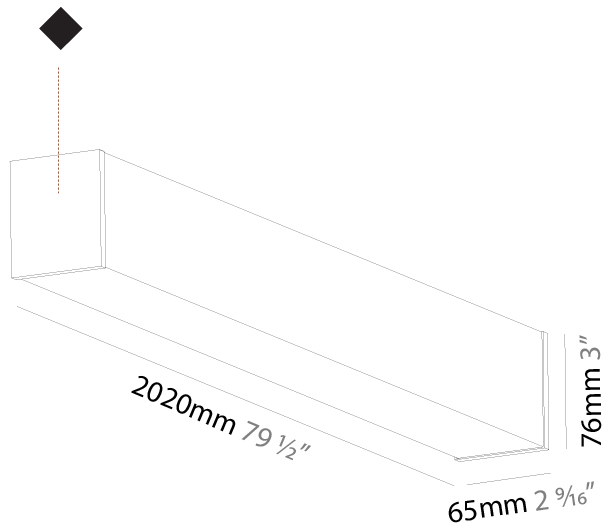

1. To build a product code in our configurator select the specify button on the base model # product page
2. To build a manual product code on this datasheet choose from the options listed below in blue font and add the suffix to the base model #

GENERAL

Series: Fino
Brand: Prolicht
Division: Architectural
Mounting Type: Surface
Mounting Location: Ceiling
Subcategory: Profile

PHYSICAL

Shape: Rectangle
Length (mm): 2020
Length (in): 79 1/2
Width (mm): 65
Width (in): 2 9/16
Height (mm): 76
Height (in): 3
Light Distribution: Omnidirectional
Weight (kg): 5.329
Weight (lbs): 11.748
Diffuser: PMMA - Opal
Fixture Finish: SSR / BKV / CWI / CRY / HAB / UFT / ITA / RUA / FTG / MYG / LOD / PUS / FRO / FUP / KIA / POP / BLS / SPG / MEY / GOH / GUM / CHC / COM / ABZ / JAG / OBR / MOS / ROR
Fixture Material: Aluminum

ELECTRICAL

Lamp Type: LED (Zhaga Standard)
Input Wattage (W): 35
Total Output Wattage (W): 28 / 22.8 (3500K)
Dimming: Non-Dimming / Phase Dimming (120Vac only) / 0-10V Dimming
Driver Included: Yes
Driver Location: Integrated
Driver Type: Constant Current - 120 / 277Vac
Driver Class: Class 2
Input Voltage (V): 120 - 277
Constant Current (MA): 350 / 700 (3500K)

LED

Color Temperature (°K): 3000 / 3500 / 4000
Max. Delivered Lumen (lm): 4000 / 4136 / 4220
CRI: >80 CRI
Lamp Life (hrs): 50000

OPTICAL

RATINGS AND CERTIFICATIONS

Certified By: Certified for North American Standards
IP rating: IP20