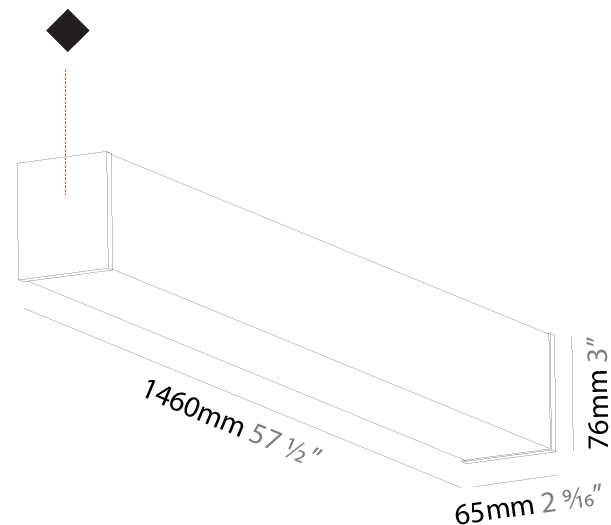

1. To build a product code in our configurator select the specify button on the base model # product page
2. To build a manual product code on this datasheet choose from the options listed below in blue font and add the suffix to the base model #

GENERAL

Series: Fino
Brand: Prolicht
Division: Architectural
Mounting Type: Surface
Mounting Location: Ceiling
Subcategory: Profile

PHYSICAL

Shape: Rectangle
Length (mm): 1460
Length (in): 57 1/2
Width (mm): 65
Width (in): 2 9/16
Height (mm): 76
Height (in): 3
Light Distribution: Omnidirectional
Weight (kg): 3.974
Weight (lbs): 8.761
Diffuser: PMMA - Opal
Fixture Finish: SSR / BKV / CWI / CRY / HAB / UFT / ITA / RUA / FTG / MYG / LOD / PUS / FRO / FUP / KIA / POP / BLS / SPG / MEY / GOH / GUM / CHC / COM / ABZ / JAG / OBR / MOS / ROR
Fixture Material: Aluminum

ELECTRICAL

Lamp Type: LED (Zhaga Standard)
Input Wattage (W): 25
Total Output Wattage (W): 20 / 16 (3500K)
Dimming: Non-Dimming / Phase Dimming (120Vac only) / 0-10V Dimming
Driver Included: Yes
Driver Location: Integrated
Driver Type: Constant Current - 120 / 277Vac
Driver Class: Class 2
Input Voltage (V): 120 - 277
Constant Current (MA): 350 / 500 (3500K)

LED

Color Temperature (°K): 3000 / 3500 / 4000
Max. Delivered Lumen (lm): 2850 / 2960 / 3020
CRI: >80 CRI
Lamp Life (hrs): 50000

OPTICAL

RATINGS AND CERTIFICATIONS

Certified By: Certified for North American Standards
IP rating: IP20