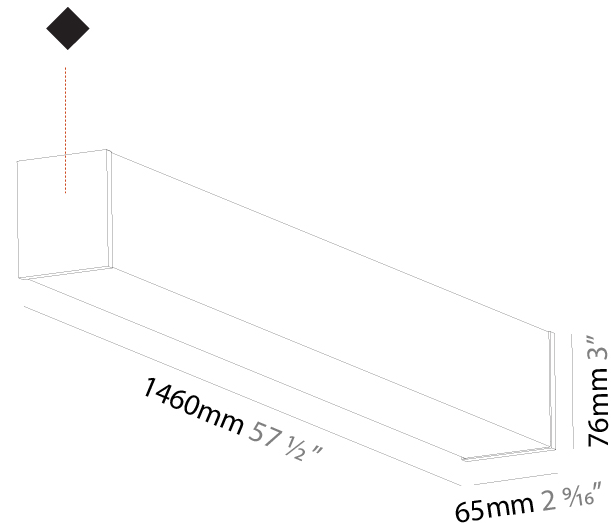

FINO SURFACE

A3D125-

base number	LED Dimming	Color Temperature	Finishes (Diamond)

1. To build a product code in our configurator select the specify button on the base model # product page
2. To build a manual product code on this datasheet choose from the options listed below in blue font and add the suffix to the base model #

GENERAL

Series: Fino
Partner: Prolicht
Division: Architectural
Installation: Surface
Product Type: Linear Profiles
Mounting Location: Ceiling

PHYSICAL

Shape: Rectangle
Length (mm): 1460
Length (in): 57 1/2
Width (mm): 65
Width (in): 2 9/16
Height (mm): 76
Height (in): 3
Weight (kg): 3.974
Weight (lbs): 8.761
Diffuser: PMMA - Opal
Fixture Finish: SSR / BKV / CWI / CRY / HAB / UFT / ITA / RUA / FTG / MYG / LOD / PUS / FRO / FUP / KIA / POP / BLS / SPG / MEY / GOH / CHC / COM / ABZ / JAG / OBR / MOS / ROR
Fixture Material: PMMA / Aluminum

ELECTRICAL

Lamp Type: LED (Zhaga Standard)
Input Wattage (W): 25
Total Output Wattage (W): 20 / 16 (3500K)
Dimming: Non-Dimming / Phase Dimming (120Vac only) / 0-10V Dimming
Driver Included: Yes
Driver Location: Integrated
Driver Type: Constant Current - 120 / 277Vac
Driver Class: Class 2
Input Voltage (V): 120 - 277
Constant Current (MA): 350 / 500 (3500K)

LED

Color Temperature (°K): 3000 / 3500 / 4000
Max. Delivered Lumen (lm): 2850 / 2960 / 3020
CRI: >80 CRI
Lamp Life (hrs): 50000

OPTICAL

RATINGS AND CERTIFICATIONS

Certified By: Certified for North American Standards
IP rating: IP20