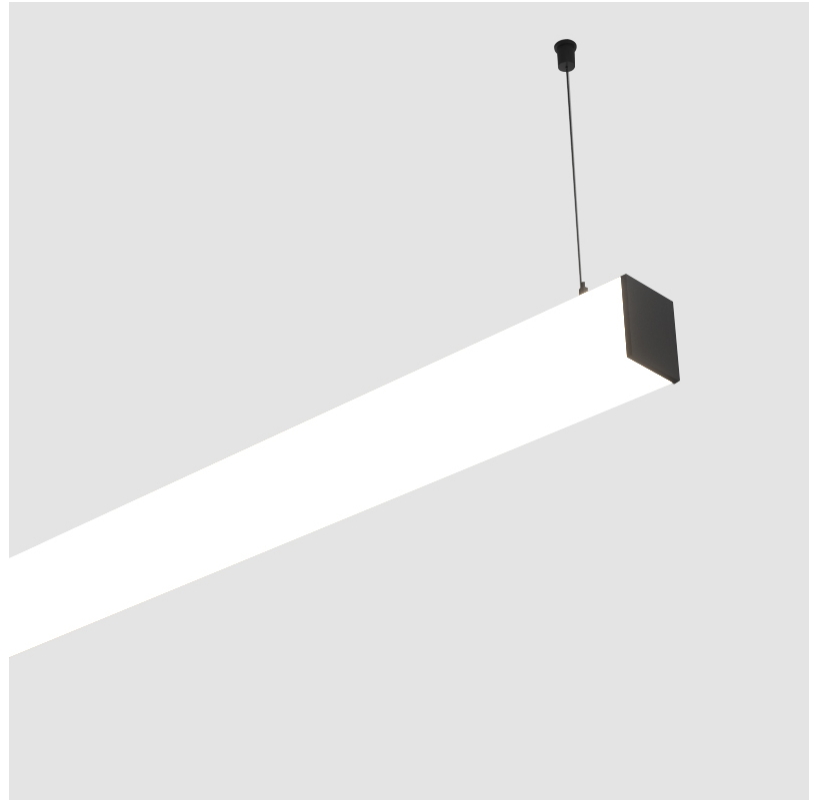

GENERAL

Series: Fino
Partner: Prolicht
Division: Architectural
Installation: Suspension
Product Type: Linear Profiles
Mounting Location: Ceiling

PHYSICAL

Shape: Rectangle
Length (mm): 1460
Length (in): 57 1/2
Width (mm): 65
Width (in): 2 9/16
Height (mm): 76
Height (in): 3
Max. Overall Height (mm): 2076
Max. Overall Height (in): 81 3/4
Weight (kg): 4.314
Weight (lbs): 9.510
Diffuser: PMMA - Opal
Fixture Finish: [SSR / BKV / CWI / CRY / HAB / UFT / ITA / RUA / FTG / MYG / LOD / PUS / FRO / FUP / KIA / POP / BLS / SPG / MEY / GOH / CHC / COM / ABZ / JAG / OBR / MOS / ROR](#)
Fixture Material: PMMA / Aluminum
Cable Details: [2000mm or 4000mm Transparent Cable](#)
Upon Request: Cable colour - White / Black / Orange / Red

ELECTRICAL

Lamp Type: LED (Zhaga Standard)
Input Wattage (W): 25
Total Output Wattage (W): 20 / 16 (3500K)
Dimming: [Non-Dimming / Phase Dimming (120Vac only) / 0-10V Dimming](#)
Driver Included: Yes
Driver Location: Integrated
Driver Type: Constant Current - 120 / 277Vac
Driver Class: Class 2
Input Voltage (V): 120 - 277
Constant Current (MA): 350 / 500 (3500K)

LED

Color Temperature (°K): [3000 / 3500 / 4000](#)
Max. Delivered Lumen (lm): 2850 / 2960 / 3020
CRI: >80 CRI
Lamp Life (hrs): 50000

OPTICAL

RATINGS AND CERTIFICATIONS

Certified By: Certified for North American Standards
IP rating: IP20