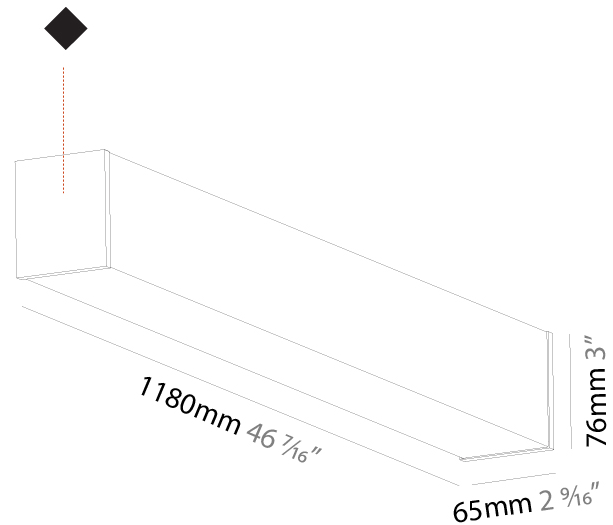

FINO SURFACE

A3D124-

base number	LED Dimming	Color Temperature	Finishes (Diamond)

1. To build a product code in our configurator select the specify button on the base model # product page
2. To build a manual product code on this datasheet choose from the options listed below in blue font and add the suffix to the base model #

GENERAL

Series: Fino
Partner: Prolicht
Division: Architectural
Installation: Surface
Product Type: Linear Profiles
Mounting Location: Ceiling

PHYSICAL

Shape: Rectangle
Length (mm): 1180
Length (in): 46 ⁷/₁₆
Width (mm): 65
Width (in): 2 ⁹/₁₆
Height (mm): 76
Height (in): 3
Weight (kg): 3.294
Weight (lbs): 7.262
Diffuser: PMMA - Opal
Fixture Finish: SSR / BKV / CWI / CRY / HAB / UFT / ITA / RUA / FTG / MYG / LOD / PUS / FRO / FUP / KIA / POP / BLS / SPG / MEY / GOH / CHC / COM / ABZ / JAG / OBR / MOS / ROR
Fixture Material: PMMA / Aluminum

ELECTRICAL

Lamp Type: LED (Zhaga Standard)
Input Wattage (W): 20
Total Output Wattage (W): 16 / 12.8 (3500K)
Dimming: Non-Dimming / Phase Dimming (120Vac only) / 0-10V Dimming
Driver Included: Yes
Driver Location: Integrated
Driver Type: Constant Current - 120 / 277Vac
Driver Class: Class 2
Input Voltage (V): 120 - 277
Constant Current (MA): 350 / 400 (3500K)

LED

Color Temperature (°K): 3000 / 3500 / 4000
Max. Delivered Lumen (lm): 2280 / 2362 / 2410
CRI: >80 CRI
Lamp Life (hrs): 50000

OPTICAL

RATINGS AND CERTIFICATIONS

Certified By: Certified for North American Standards
IP rating: IP20