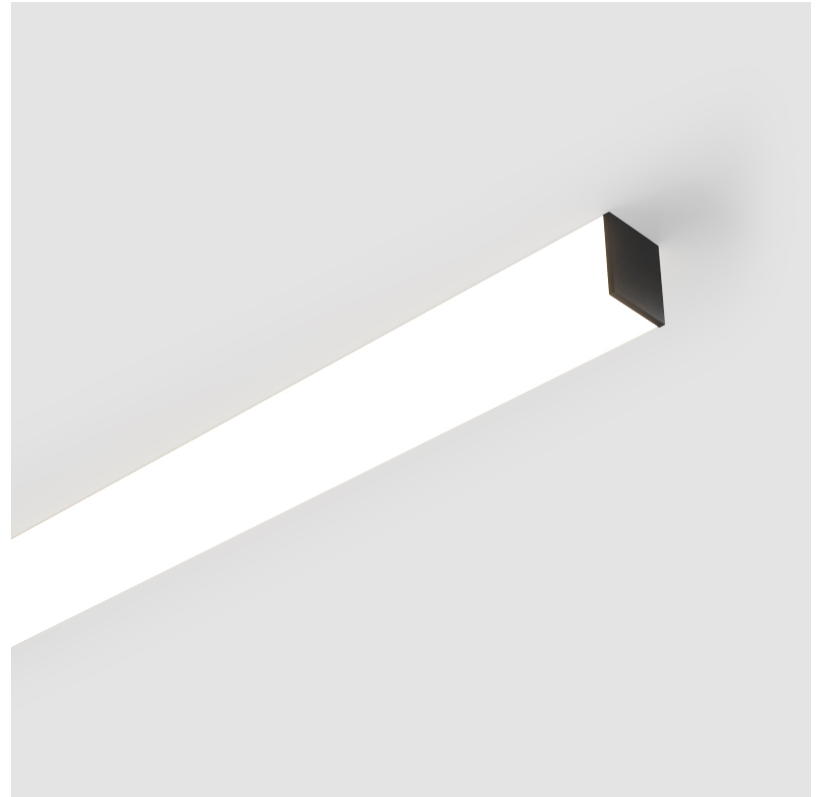

FINO SURFACE

A3D124-

base number	LED Dimming	Color Temperature	Finishes (Diamond)

1. To build a product code in our configurator select the specify button on the base model # product page
2. To build a manual product code on this datasheet choose from the options listed below in blue font and add the suffix to the base model #

GENERAL

Series: Fino
Partner: Prolicht
Division: Architectural
Installation: Surface
Product Type: Linear Profiles
Mounting Location: Ceiling

PHYSICAL

Shape: Rectangle
Length (mm): 1180
Length (in): 46 ⁷/₁₆
Width (mm): 65
Width (in): 2 ⁹/₁₆
Height (mm): 76
Height (in): 3
Weight (kg): 3.294
Weight (lbs): 7.262
Diffuser: PMMA - Opal
Fixture Finish: SSR / BKV / CWI / CRY / HAB / UFT / ITA / RUA / FTG / MYG / LOD / PUS / FRO / FUP / KIA / POP / BLS / SPG / MEY / GOH / CHC / COM / ABZ / JAG / OBR / MOS / ROR
Fixture Material: PMMA / Aluminum

ELECTRICAL

Lamp Type: LED (Zhaga Standard)
Input Wattage (W): 20
Total Output Wattage (W): 16 / 12.8 (3500K)
Dimming: Non-Dimming / Phase Dimming (120Vac only) / 0-10V Dimming
Driver Included: Yes
Driver Location: Integrated
Driver Type: Constant Current - 120 / 277Vac
Driver Class: Class 2
Input Voltage (V): 120 - 277
Constant Current (MA): 350 / 400 (3500K)

LED

Color Temperature (°K): 3000 / 3500 / 4000
Max. Delivered Lumen (lm): 2280 / 2362 / 2410
CRI: >80 CRI
Lamp Life (hrs): 50000

OPTICAL

RATINGS AND CERTIFICATIONS

Certified By: Certified for North American Standards
IP rating: IP20