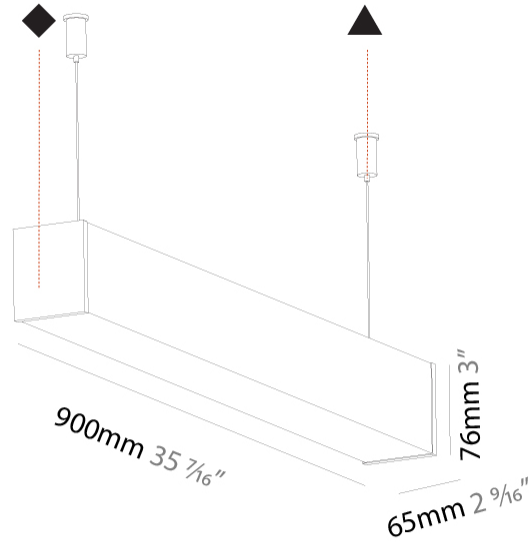

GENERAL

Series: Fino
Partner: Prolicht
Division: Architectural
Installation: Suspension
Product Type: Linear Profiles
Mounting Location: Ceiling

PHYSICAL

Shape: Rectangle
Length (mm): 900
Length (in): 35 7/16
Width (mm): 65
Width (in): 2 9/16
Height (mm): 76
Height (in): 3
Max. Overall Height (mm): 2076
Max. Overall Height (in): 81 3/4
Weight (kg): 2.954
Weight (lbs): 6.512
Diffuser: PMMA - Opal
Fixture Finish: [SSR / BKV / CWI / CRY / HAB / UFT / ITA / RUA / FTG / MYG / LOD / PUS / FRO / FUP / KIA / POP / BLS / SPG / MEY / GOH / CHC / COM / ABZ / JAG / OBR / MOS / ROR](#)
Fixture Material: PMMA / Aluminum
Cable Details: [2000mm or 4000mm Transparent Cable](#)
Upon Request: Cable colour - White / Black / Orange / Red

ELECTRICAL

Lamp Type: LED (Zhaga Standard)
Input Wattage (W): 15
Total Output Wattage (W): 12 / 11.2 (3500K)
Dimming: [Non-Dimming / Phase Dimming (120Vac only) / 0-10V Dimming](#)
Driver Included: Yes
Driver Location: Integrated
Driver Type: Constant Current - 120 / 277Vac
Driver Class: Class 2
Input Voltage (V): 120 - 277
Constant Current (MA): 350 / 375 (3500K)

LED

Color Temperature (°K): [3000 / 3500 / 4000](#)
Max. Delivered Lumen (lm): 1710 / 1774 / 1810
CRI: >80 CRI
Lamp Life (hrs): 50000

OPTICAL

RATINGS AND CERTIFICATIONS

Certified By: Certified for North American Standards
IP rating: IP20