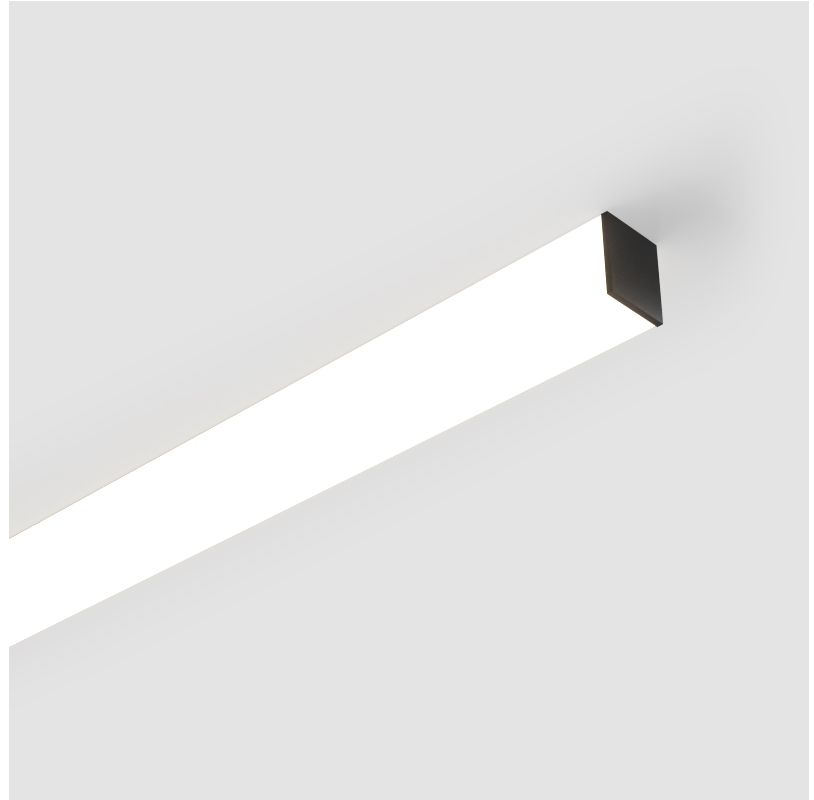

PROJECT	_____
TYPE	_____
SPECIFIER	_____
QUANTITY	_____
DATE	_____

FINO SURFACE

A3FI-SUR-SYS

base number

1. To build a product code in our configurator select the specify button on the base model # product page
2. To build a manual product code on this datasheet choose from the options listed below in blue font and add the suffix to the base model #

GENERAL

Series: Fino
Partner: Prolicht
Division: Architectural
Installation: Surface
Product Type: Linear Profiles
Mounting Location: Ceiling

PHYSICAL

Length (mm): Custom length
Length (in): Custom length
Fixture Finish: SSR / BKV / CWI / CRY / HAB / UFT / ITA / RUA / FTG / MYG / LOD / PUS / FRO / FUP / KIA / POP / BLS / SPG / MEY / GOH / CHC / COM / ABZ / JAG / OBR / MOS / ROR
Upon Request: Printed Letters & Signs

ELECTRICAL

Lamp Type: LED (Zhaga Standard)
Dimming: 0-10V Dimming / Phase Dimming (120Vac Only)
Driver Included: Yes
Driver Location: Integrated
Driver Type: Constant Current - 120 / 277Vac
Driver Class: Class 2
Input Voltage (V): 120 - 277
Constant Current (MA): 350 / 100-125 / 350

LED

Lamp Life (hrs): 50000
Upon Request: Special Color Temperature RGB-W Tunable CRI (no minimum qty) price increase + longer lead time

OPTICAL

RATINGS AND CERTIFICATIONS

Certified By: Certified for North American Standards
IP rating: IP20