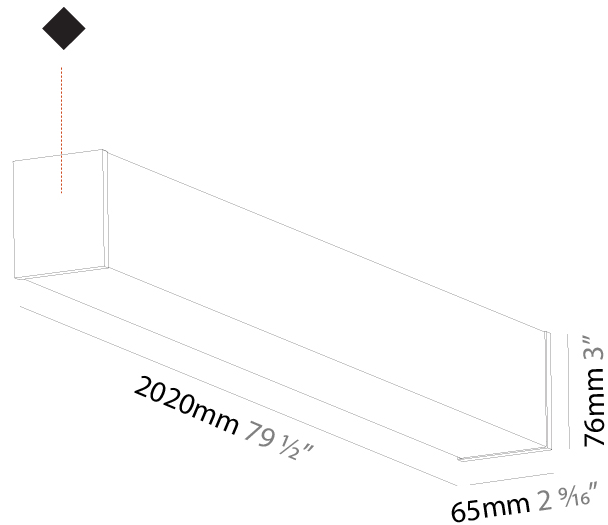

FINO SURFACE

A3D127-

base number	LED Dimming	Color Temperature	Finishes (Diamond)

1. To build a product code in our configurator select the specify button on the base model # product page
2. To build a manual product code on this datasheet choose from the options listed below in blue font and add the suffix to the base model #

GENERAL

Series: Fino
Partner: Prolicht
Division: Architectural
Installation: Surface
Product Type: Linear Profiles
Mounting Location: Ceiling

PHYSICAL

Shape: Rectangle
Length (mm): 2020
Length (in): 79 1/2
Width (mm): 65
Width (in): 2 9/16
Height (mm): 76
Height (in): 3
Weight (kg): 5.329
Weight (lbs): 11.748
Diffuser: PMMA - Opal
Fixture Finish: SSR / BKV / CWI / CRY / HAB / UFT / ITA / RUA / FTG / MYG / LOD / PUS / FRO / FUP / KIA / POP / BLS / SPG / MEY / GOH / CHC / COM / ABZ / JAG / OBR / MOS / ROR
Fixture Material: PMMA / Aluminum

ELECTRICAL

Lamp Type: LED (Zhaga Standard)
Input Wattage (W): 35
Total Output Wattage (W): 28 / 22.8 (3500K)
Dimming: Non-Dimming / Phase Dimming (120Vac only) / 0-10V Dimming
Driver Included: Yes
Driver Location: Integrated
Driver Type: Constant Current - 120 / 277Vac
Driver Class: Class 2
Input Voltage (V): 120 - 277
Constant Current (MA): 350 / 700 (3500K)

LED

Color Temperature (°K): 3000 / 3500 / 4000
Max. Delivered Lumen (lm): 4000 / 4136 / 4220
CRI: >80 CRI
Lamp Life (hrs): 50000

OPTICAL

RATINGS AND CERTIFICATIONS

Certified By: Certified for North American Standards
IP rating: IP20