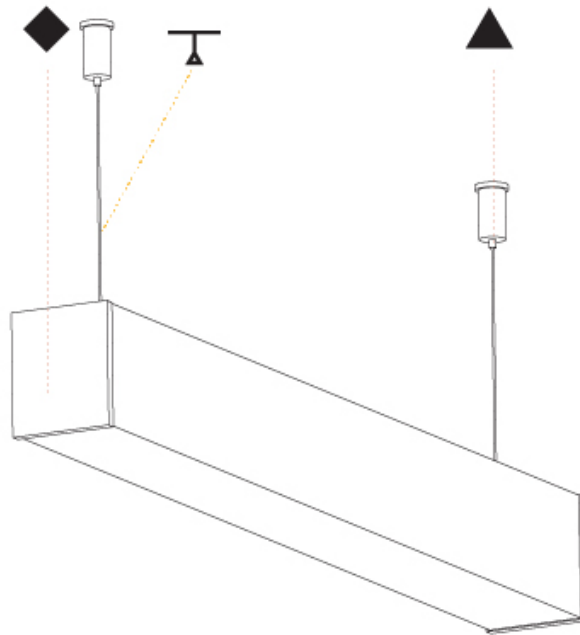

FINO SUSPENSION

A30706-

PROJECT	_____
TYPE	_____
SPECIFIER	_____
QUANTITY	_____
DATE	_____

A